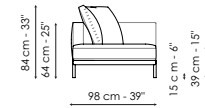

PHIL

RIVESTIMENTO

Tessuto
Pelle
Completamente sfoderabile

Su richiesta BORDO ORNAMENTALE

Colori disponibili
Grigio antracite
Grigio chiaro
Marrone
Nocciola
Sabbia

IMBOTTITURA

Misto piuma
Fibra di poliestere
Poliuretano espanso

STRUTTURA

Struttura in legno; giunzione tra gli elementi tramite staffe metalliche.

COVER

Fabric
Leather
Fully removable cover

On request ORNAMENTAL TEXTILE

EDGING
Available colours
Anthracite grey
Light grey
Brown
Nocciola
Sand

PADDING

Mixed feather
Polyester fiber
Polyurethane foam

FRAME

Wooden structure; joint between elements by means of metal brackets.

PIEDI

Metallo
Bianco
Grigio antracite
Nero
Tortora
Supreme anthracite
Metallo Plus
Bronzo
Oro perlato
Piombo
Metallo Special
Clouded chrome
Brown nickel
Dark nickel

BRACCIOLO, BRACCIOLO PORTA RIVISTE, TAVOLINO, VASSOIO

Cuoio
F07 nero
F09 sella
F10 testa di moro

La collezione divano Phil è disponibile in due varianti: CASUAL (vedi disegni riportati) versione con cuscini schiena di dimensione ridotta, spaziate tra loro; LINEAR versione con cuscini schiena di grandi dimensioni, adiacenti tra loro

FEET

Metal
White
Anthracite grey
Black
Dove grey
Supreme anthracite
Plus metal
Bronze
Pearl gold
Lead
Special metal
Clouded chrome
Brown nickel
Dark nickel

ARMREST, MAGAZINE HOLDER ARMREST, COFFEE TABLE, TRAY

Emery leather
F07 black
F09 sella
F10 dark brown

The Phil sofa collection is available in two versions: CASUAL (see drawings below) - version with smaller, spaced back cushions; LINEAR - version with larger backrest cushions, placed side by side

Dormeuse 242 dx o sx
Dormeuse 242 right or left