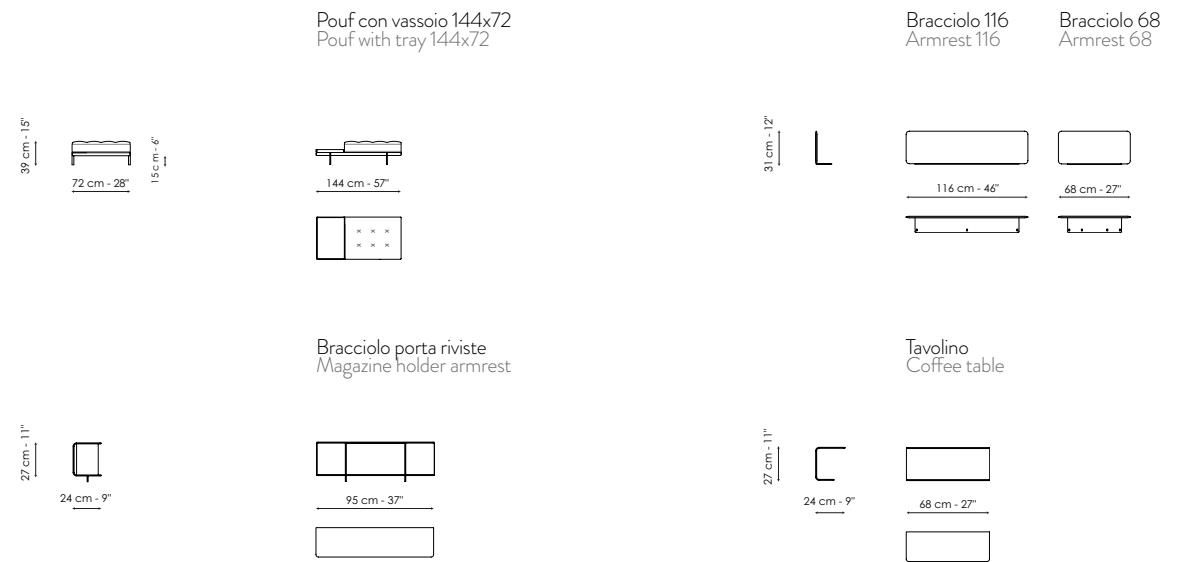

Cuoio
F07 nero
F09 sella
F10 testa di moro

ARMREST, MAGAZINE HOLDER ARMREST, COFFEE TABLE, TRAY
Emery leather
F07 black
F09 sella
F10 dark brown

DISEGNI - DRAWINGS

COMPOSIZIONI - COMBINATION

DISEGNI - DRAWINGS