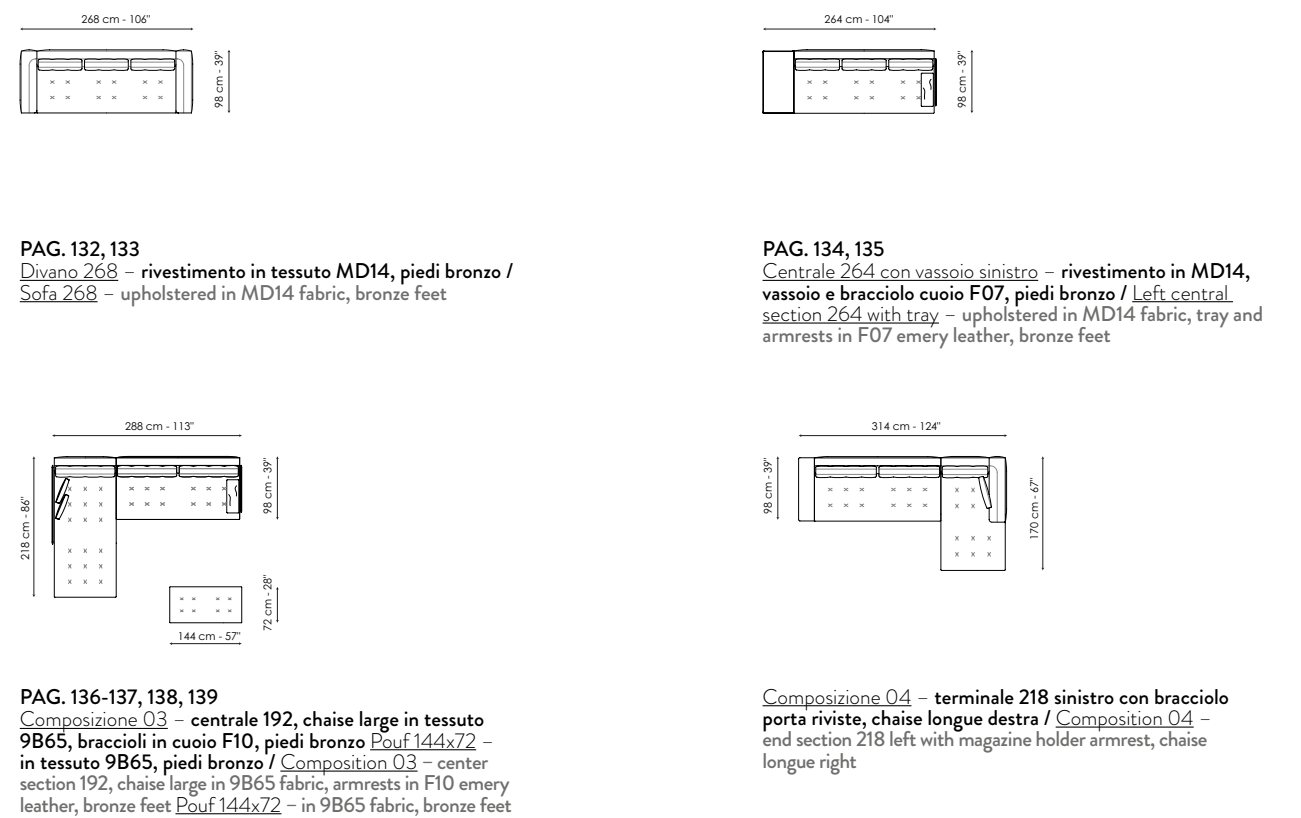

COMPOSIZIONI - COMBINATION