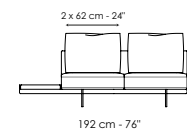

PHIL

RIVESTIMENTO

Tessuto
Pelle
Completamente sfoderabile

Su richiesta BORDO ORNAMENTALE

Colori disponibili
Grigio antracite
Grigio chiaro
Marrone
Nocciola
Sabbia

IMBOTTITURA

Misto piuma
Fibra di poliestere
Poliuretano espanso

STRUTTURA

Struttura in legno; giunzione tra gli elementi tramite staffe metalliche.

COVER

Fabric
Leather
Fully removable cover

On request ORNAMENTAL TEXTILE

EDGING
Available colours
Anthracite grey
Light grey
Brown
Nocciola
Sand

PADDING

Mixed feather
Polyester fiber
Polyurethane foam

FRAME

Wooden structure; joint between elements by means of metal brackets.

PIEDI

Metallo
Bianco
Grigio antracite
Nero
Tortora
Supreme anthracite
Metallo Plus
Bronzo
Oro perlato
Piombo
Metallo Special
Clouded chrome
Brown nickel
Dark nickel

BRACCIOLO, BRACCIOLO PORTA RIVISTE, TAVOLINO, VASSOIO

Cuoio
F07 nero
F09 sella
F10 testa di moro

La collezione divano Phil è disponibile in due varianti: CASUAL (vedi disegni riportati) versione con cuscini schiena di dimensione ridotta, spaziate tra loro; LINEAR versione con cuscini schiena di grandi dimensioni, adiacenti tra loro

FEET

Metal
White
Anthracite grey
Black
Dove grey
Supreme anthracite
Plus metal
Bronze
Pearl gold
Lead
Special metal
Clouded chrome
Brown nickel
Dark nickel

ARMREST, MAGAZINE HOLDER ARMREST, COFFEE TABLE, TRAY

Emery leather
F07 black
F09 sella
F10 dark brown

The Phil sofa collection is available in two versions: CASUAL (see drawings below) - version with smaller, spaced back cushions; LINEAR - version with larger backrest cushions, placed side by side

Centrale con vassoio 264 dx o sx
Center section with tray 264 right or left