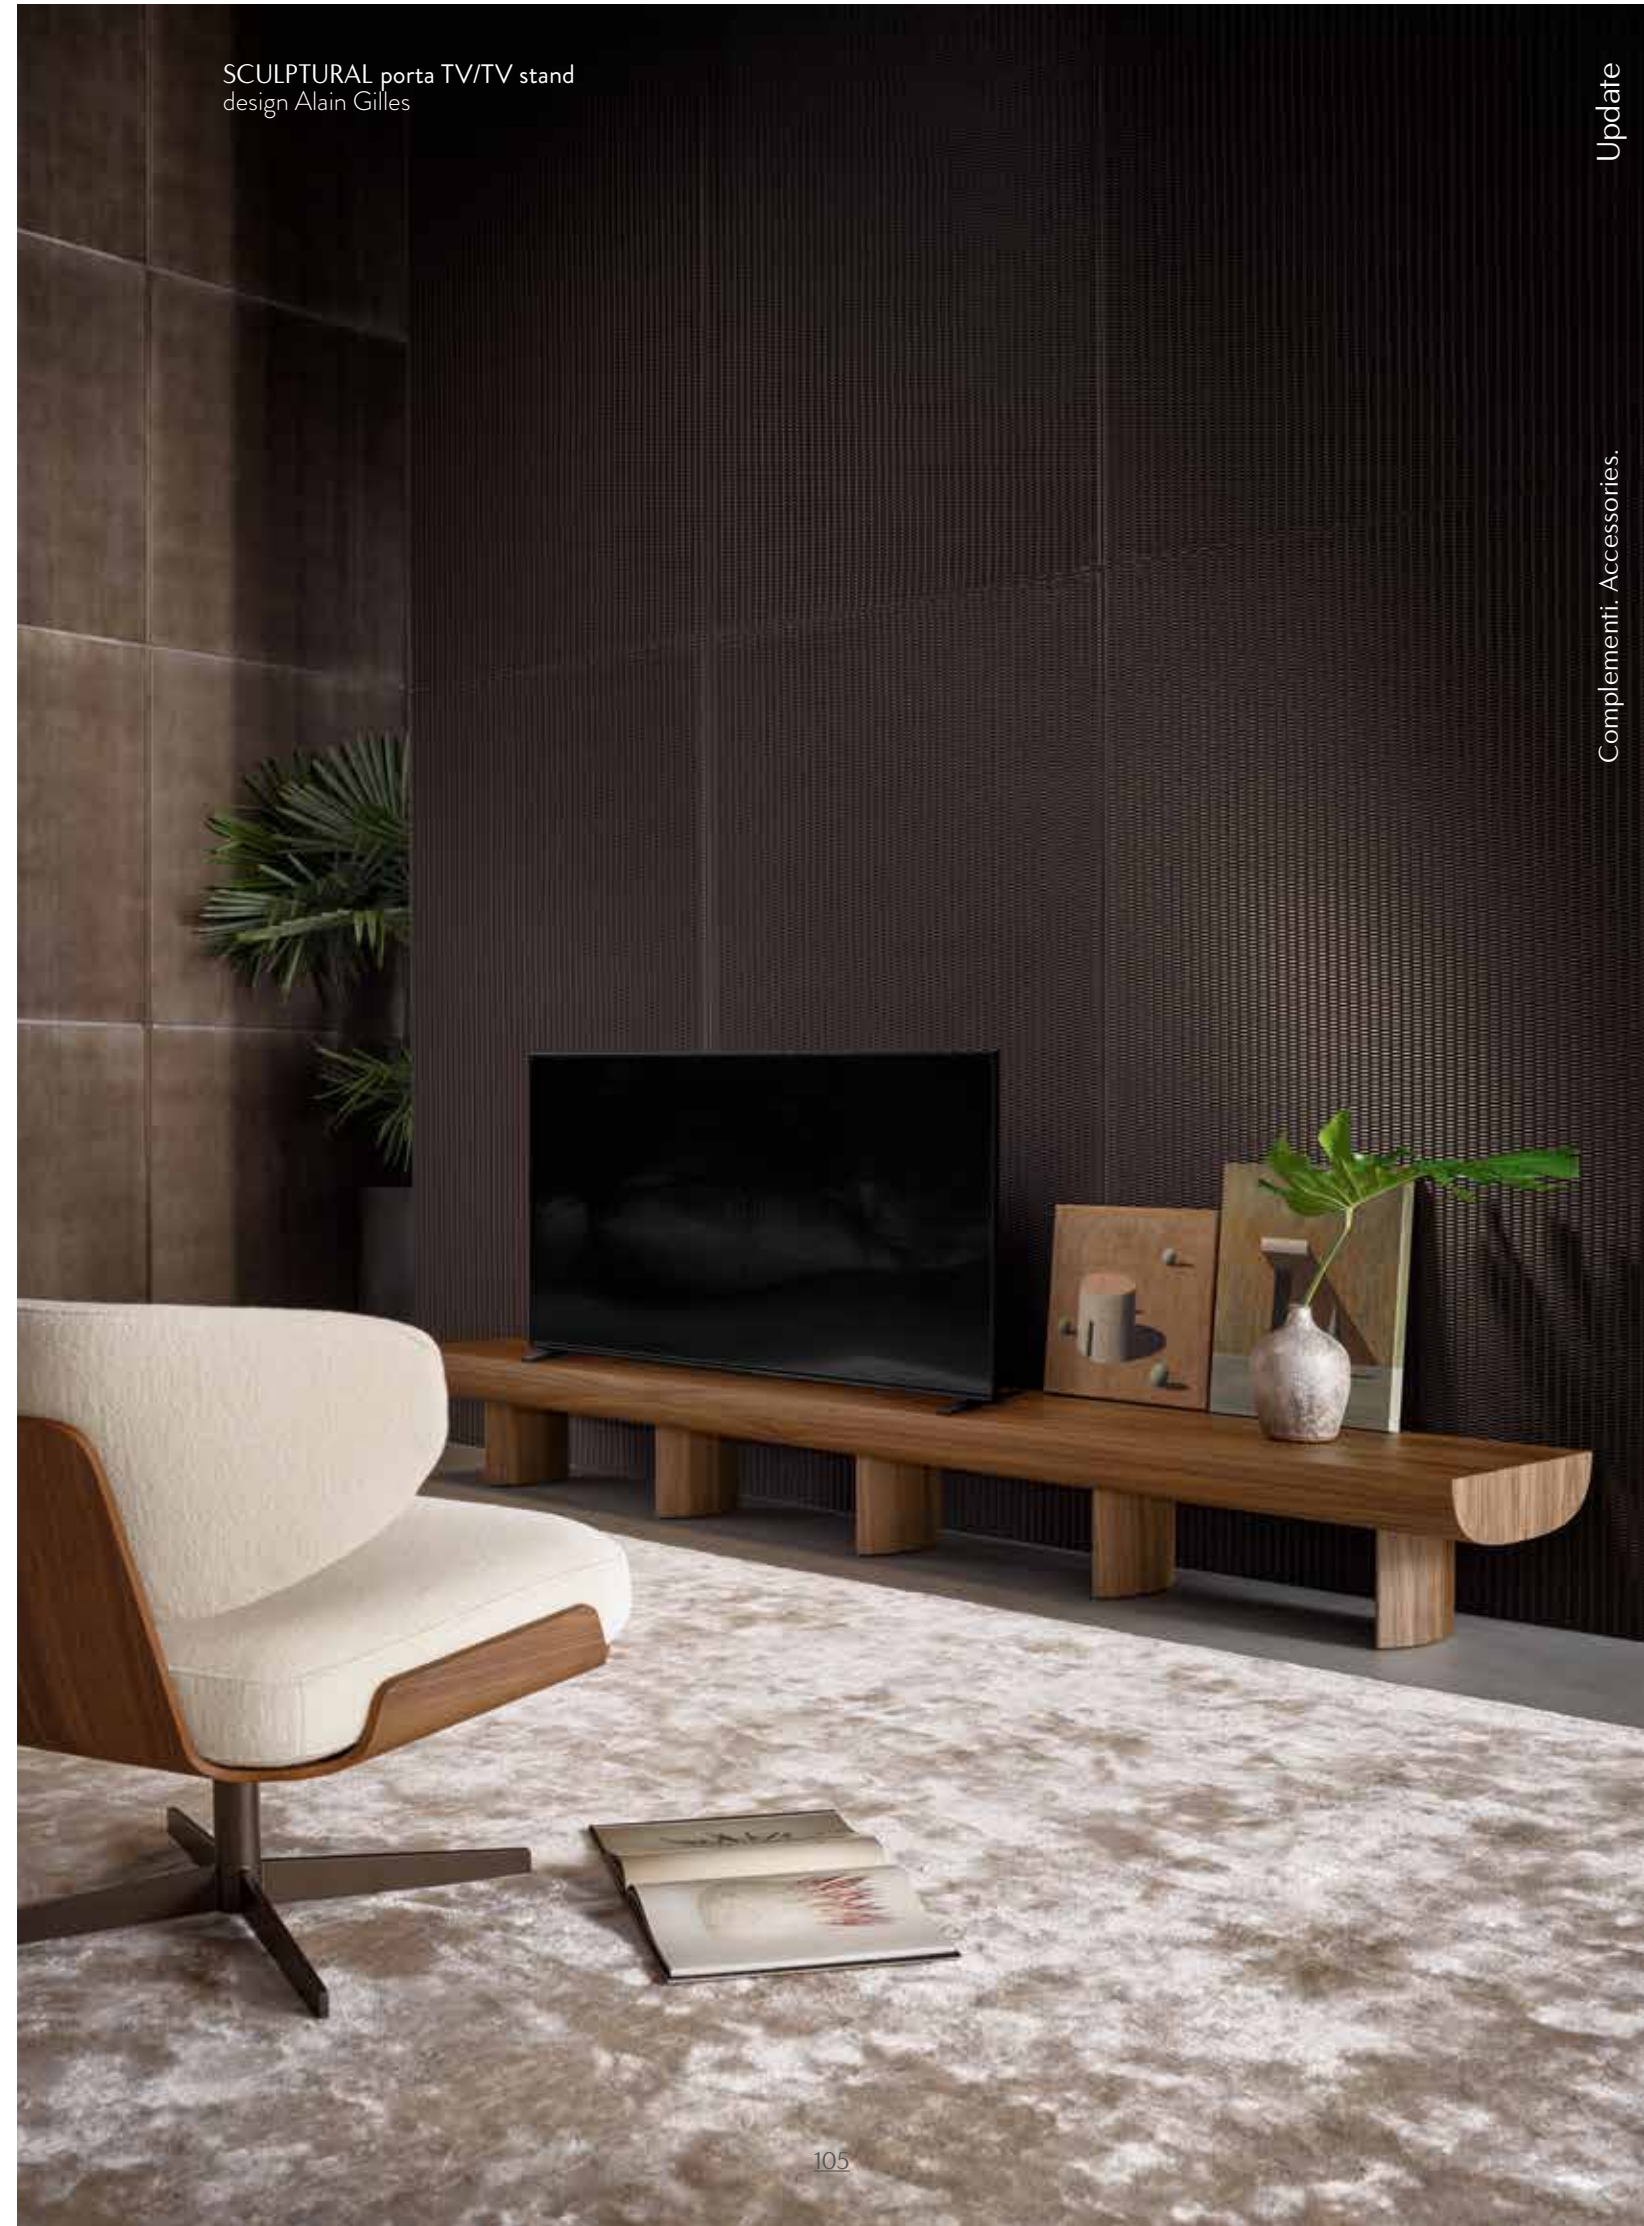

SCULPTURAL porta TV/TV stand
design Alain Gilles