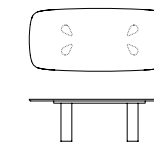

DISEGNI - DRAWINGS

MISURE - SIZE

Piano a botte
Shaped top
200 x 108 x h 75 cm - 79" x 42" x h 30"
250 x 112 x h 75 cm - 98" x 44" x h 30"
280 x 115 x h 75 cm - 110" x 45" x h 30"