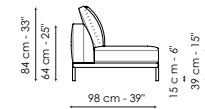

PHIL

RIVESTIMENTO

Tessuto
Pelle
Completamente sfoderabile

Su richiesta BORDO ORNAMENTALE

Colori disponibili
Grigio antracite
Grigio chiaro
Marrone
Nocciola
Sabbia

IMBOTTITURA

Misto piuma
Fibra di poliestere
Poliuretano espanso

STRUTTURA

Struttura in legno; giunzione tra gli elementi tramite staffe metalliche.

COVER

Fabric
Leather
Fully removable cover

On request ORNAMENTAL TEXTILE

EDGING
Available colours
Anthracite grey
Light grey
Brown
Nocciola
Sand

PADDING

Mixed feather
Polyester fiber
Polyurethane foam

FRAME

Wooden structure; joint between elements by means of metal brackets.

PIEDI

Metallo
Bianco
Grigio antracite
Nero
Tortora
Supreme anthracite
Metallo Plus
Bronzo
Oro perlato
Piombo
Metallo Special
Clouded chrome
Brown nickel
Dark nickel

BRACCIOLO, BRACCIOLO PORTA RIVISTE, TAVOLINO, VASSOIO

Cuoio
F07 nero
F09 sella
F10 testa di moro

La collezione divano Phil è disponibile in due varianti: CASUAL (vedi disegni riportati) versione con cuscini schiena di dimensione ridotta, spaziate tra loro; LINEAR versione con cuscini schiena di grandi dimensioni, adiacenti tra loro

FEET

Metal
White
Anthracite grey
Black
Dove grey
Supreme anthracite
Plus metal
Bronze
Pearl gold
Lead
Special metal
Clouded chrome
Brown nickel
Dark nickel

ARMREST, MAGAZINE HOLDER ARMREST, COFFEE TABLE, TRAY

Emery leather
F07 black
F09 sella
F10 dark brown

The Phil sofa collection is available in two versions: CASUAL (see drawings below) - version with smaller, spaced back cushions; LINEAR - version with larger backrest cushions, placed side by side

Dormeuse 170 dx o sx
Dormeuse 170 right or left