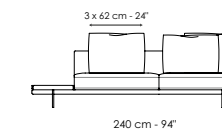

PHIL

RIVESTIMENTO

Tessuto
Pelle
Completamente sfoderabile

Su richiesta BORDO ORNAMENTALE

Colori disponibili
Grigio antracite
Grigio chiaro
Marrone
Nocciola
Sabbia

IMBOTTITURA

Misto piuma
Fibra di poliestere
Poliuretano espanso

STRUTTURA

Struttura in legno; giunzione tra gli elementi tramite staffe metalliche.

COVER

Fabric
Leather
Fully removable cover

On request ORNAMENTAL TEXTILE

EDGING
Available colours
Anthracite grey
Light grey
Brown
Nocciola
Sand

PADDING

Mixed feather
Polyester fiber
Polyurethane foam

FRAME

Wooden structure; joint between elements by means of metal brackets.

PIEDI

Metallo
Bianco
Grigio antracite
Nero
Tortora
Supreme anthracite
Metallo Plus
Bronzo
Oro perlato
Piombo
Metallo Special
Clouded chrome
Brown nickel
Dark nickel

BRACCIOLO, BRACCIOLO PORTA RIVISTE, TAVOLINO, VASSOIO

Cuoio
F07 nero
F09 sella
F10 testa di moro

La collezione divano Phil è disponibile in due varianti: CASUAL (vedi disegni riportati) versione con cuscini schiena di dimensione ridotta, spaziate tra loro; LINEAR versione con cuscini schiena di grandi dimensioni, adiacenti tra loro

FEET

Metal
White
Anthracite grey
Black
Dove grey
Supreme anthracite
Plus metal
Bronze
Pearl gold
Lead
Special metal
Clouded chrome
Brown nickel
Dark nickel

ARMREST, MAGAZINE HOLDER ARMREST, COFFEE TABLE, TRAY

Emery leather
F07 black
F09 sella
F10 dark brown

The Phil sofa collection is available in two versions: CASUAL (see drawings below) - version with smaller, spaced back cushions; LINEAR - version with larger backrest cushions, placed side by side

Centrale con vassoio 264 dx o sx
Center section with tray 264 right or left