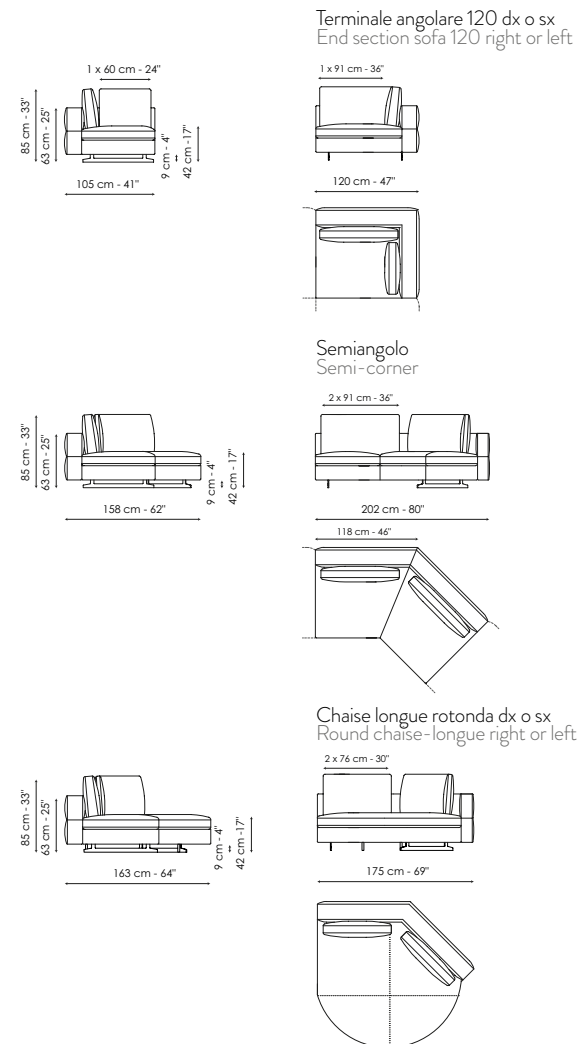

Mixed feather
Polyurethane foam

FRAME

Wood and wood chipboard with elastic strips. Joints between the various components by means of "fork" mechanism.

PIEDI

Metallo
Bianco
Grigio antracite
Nero
Tortora
Supreme anthracite
Metallo Plus
Bronzo
Oro perlato
Piombo
Metallo Special
Clouded chrome
Brown nickel
Dark nickel

FEET

Metal
White
Anthracite grey
Black
Dove grey
Supreme anthracite
Plus metal
Bronze
Pearl gold
Lead
Special metal
Clouded chrome
Brown nickel
Dark nickel

MAXIMILIAN

RIVESTIMENTO

Tessuto
Pelle
Completamente sfoderabile

IMBOTTITURA

Misto piuma
Fibra di poliestere
Poliuretano espanso

STRUTTURA

Struttura in legno; giunzione tra gli elementi tramite staffe metalliche.

COVER

Fabric
Leather
Fully removable cover

PADDING

Mixed feather
Polyester fiber
Polyurethane foam

FRAME

Wooden structure; joint between elements by means of metal brackets.

PIEDI

Metallo
Bianco
Grigio antracite
Nero
Tortora
Supreme anthracite
Metallo Plus
Bronzo
Oro perlato
Piombo
Metallo Special
Clouded chrome
Brown nickel
Dark nickel

FEET

Metal
White
Anthracite grey
Black
Dove grey
Supreme anthracite
Plus metal
Bronze
Pearl gold
Lead
Special metal
Clouded chrome
Brown nickel
Dark nickel

BRACCIOLO, BRACCIOLO PORTA RIVISTE, TAVOLINO, VASSOIO

Cuoio
F07 nero
F09 sella
F10 testa di moro

ARMREST, MAGAZINE HOLDER ARMREST, COFFEE TABLE, TRAY
Emery leather
F07 black
F09 sella
F10 dark brown

DISEGNI - DRAWINGS