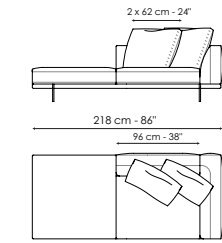

Dormeuse 218 dx o sx
Dormeuse 218 right or left