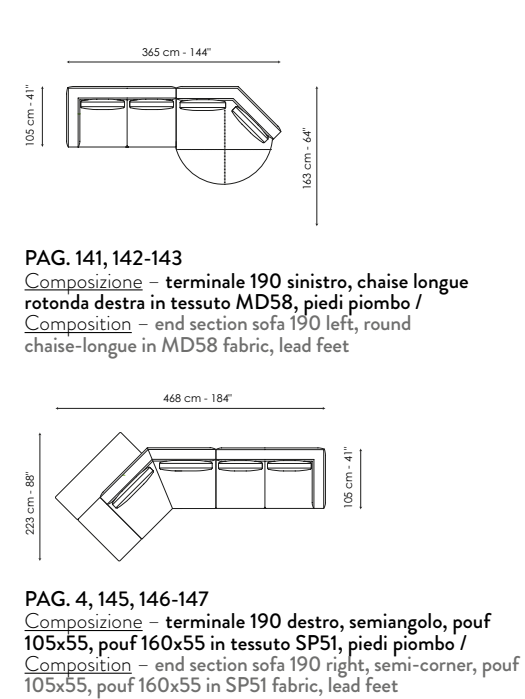

Cuoio
F07 nero
F09 sella
F10 testa di moro

ARMREST, MAGAZINE HOLDER ARMREST, COFFEE TABLE, TRAY
Emery leather
F07 black
F09 sella
F10 dark brown

DISEGNI - DRAWINGS

COMPOSIZIONI - COMBINATION

DISEGNI - DRAWINGS