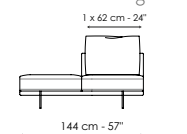

Penisola 144 dx o sx
Penisola 144 right or left