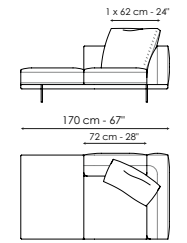

Dormeuse 170 dx o sx
Dormeuse 170 right or left