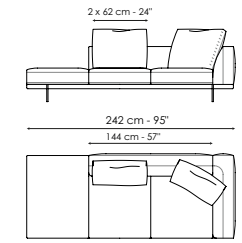

Dormeuse 242 dx o sx
Dormeuse 242 right or left