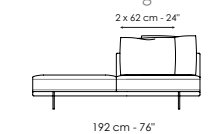

Penisola 192 dx o sx
Penisola 192 right or left