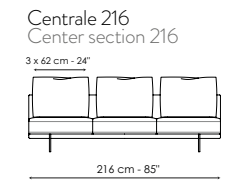

PHIL

RIVESTIMENTO

Tessuto
Pelle
Completamente sfoderabile

Su richiesta BORDO ORNAMENTALE

Colori disponibili
Grigio antracite
Grigio chiaro
Marrone
Nocciola
Sabbia

IMBOTTITURA

Misto piuma
Fibra di poliestere
Poliuretano espanso

STRUTTURA

Struttura in legno; giunzione tra gli elementi tramite staffe metalliche.

COVER

Fabric
Leather
Fully removable cover

On request ORNAMENTAL TEXTILE

EDGING
Available colours
Anthracite grey
Light grey
Brown
Nocciola
Sand

PADDING

Mixed feather
Polyester fiber
Polyurethane foam

FRAME

Wooden structure; joint between elements by means of metal brackets.

PIEDI

Metallo
Bianco
Grigio antracite
Nero
Tortora
Supreme anthracite
Metallo Plus
Bronzo
Oro perlato
Piombo
Metallo Special
Clouded chrome
Brown nickel
Dark nickel

BRACCIOLO, BRACCIOLO PORTA RIVISTE, TAVOLINO, VASSOIO

Cuoio
F07 nero
F09 sella
F10 testa di moro

La collezione divano Phil è disponibile in due varianti: CASUAL (vedi disegni riportati) versione con cuscini schiena di dimensione ridotta, spaziate tra loro; LINEAR versione con cuscini schiena di grandi dimensioni, adiacenti tra loro

FEET

Metal
White
Anthracite grey
Black
Dove grey
Supreme anthracite
Plus metal
Bronze
Pearl gold
Lead
Special metal
Clouded chrome
Brown nickel
Dark nickel

ARMREST, MAGAZINE HOLDER ARMREST, COFFEE TABLE, TRAY

Emery leather
F07 black
F09 sella
F10 dark brown

The Phil sofa collection is available in two versions: CASUAL (see drawings below) - version with smaller, spaced back cushions; LINEAR - version with larger backrest cushions, placed side by side

Dormeuse 170 dx o sx
Dormeuse 170 right or left