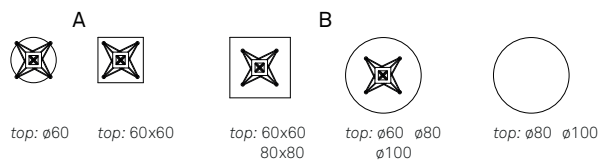

Ralph Bistrot

Giorgio Cattelan | 2016

Tavolo bistrot con base in acciaio verniciato gofrato graphite, bianco o nero. Piano in legno noce Canaletto, rovere bruciato o in cristallo trasparente temperato 12mm con piastre.

Bistrot table with graphite, white or black embossed lacquered steel base. Top in Canaletto walnut, burned oak or 12mm tempered clear glass with plates.