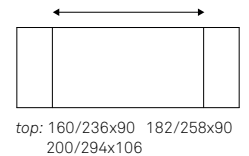

Tavolo allungabile con base in acciaio verniciato gofrato titanio, bronzo, graphite o nero. Piano e prolunghe in cristallo 12mm extrachiaro con stampa artistica decorativa in due varianti colore.

Extendible table with base in titanium, bronze, graphite, black embossed lacquered steel. Top and extensions in 12mm extra clear glass with artistic decorative printing in two different colours.

Premier Wood Drive

A. Lucatello & G. Cattelan | 2017