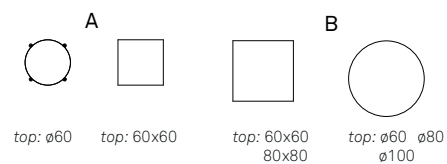

Bistrot table with graphite, white or black embossed lacquered steel base. Marmi Alabastro, Ardesia, Emperador, Makalu or Arenal ceramic top.