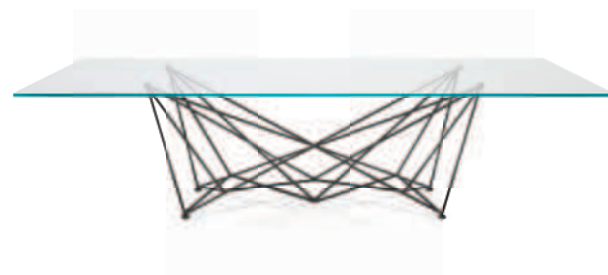

Gordon collection

Gordon