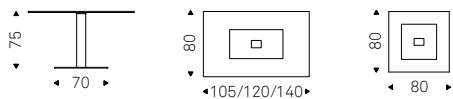

Elvis

Alberto Danese | 2007

Tavolo con base in acciaio inox satinato e colonna in acciaio inox lucido o verniciato gofrato titanio, graphite o bianco. Piano in cristallo trasparente 15mm.

Table with base in titanium, graphite, white embossed lacquered steel or with satin stainless steel base and polished stainless steel column. Top in 15mm clear glass.