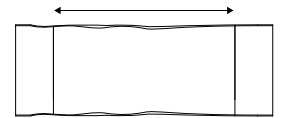

Sigma Drive

Philip Jackson | 2012

Tavolo allungabile con base in metallo verniciato trasparente. Piano e prolunghe in noce Canaletto, rovere bruciato o rovere naturale con bordi irregolari in massello.

Extendible table with transparent varnished metal base. Top and extensions in Canaletto walnut, burned oak or natural oak with solid irregular edges.

top: 200/300x~110 240/340x~120