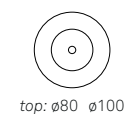

Hugo Bistrot

Philip Jackson | 2007

Tavolo bistrot con base in poliuretano rigido verniciato bianco o nero. Piano in cristallo trasparente temperato 12mm o in MDF laccato bianco o nero opaco.

Bistrot table with white or black embossed rigid polyurethane base. Top in 12mm clear tempered glass, white or black lacquered MDF.