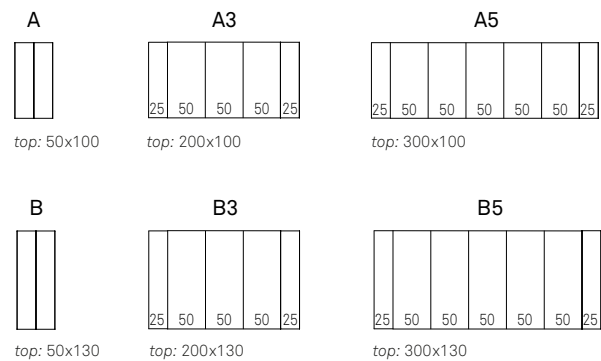

Convivium

Giorgio Cattelan | 2013

Consolle allungabile con base in acciaio verniciato goffrato titanio, bronzo, graphite o bianco. Piano e prolunghe in laminato bianco climb, ossido grigio, noce o cemento. Inclusa borsa porta prolunghe.

Extendible console with base in titanium, bronze, graphite or white embossed lacquered steel. Top and extensions in white climb, grey oxide, walnut or cement laminated wood. Bag for extensions included.

CONVIVIUM console with titanium base and cement laminated top
- PINKO pouf in soft leather 951
castoro - FISHERMAN lamps in black