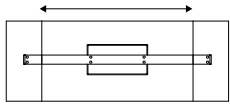

Zeus Drive

Gilmo Crosara | 2015

Tavolo allungabile con base e binario in acciaio verniciato gofrato graphite o nero. Piano e prolunghe in cristallo temperato 12mm trasparente, trasparente extrachiaro o fumé.

Extendible table with base and rail in graphite or black embossed lacquered steel. Top and extensions in 12mm clear, extra clear or smoked tempered glass.

top: 160/236x90 182/258x90
200/294x106