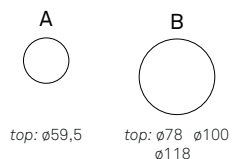

Nido Keramik Bistrot

Brogliato Traverso | 2017

Tavolo con base in acciaio verniciato gofrato graphite, bianco o nero. Piano in ceramica Marmi nei colori Alabastro, Supreme, Ardesia, Golden Calacatta opaco, Golden Calacatta lucido, Emperador, Makalu, Breccia o Arenal.

Table with graphite, white or black embossed steel base. Marmi Alabastro, Supreme, Ardesia, matt Golden Calacatta, glossy Golden Calacatta, Emperador, Makalu, Breccia or Arenal ceramic top.