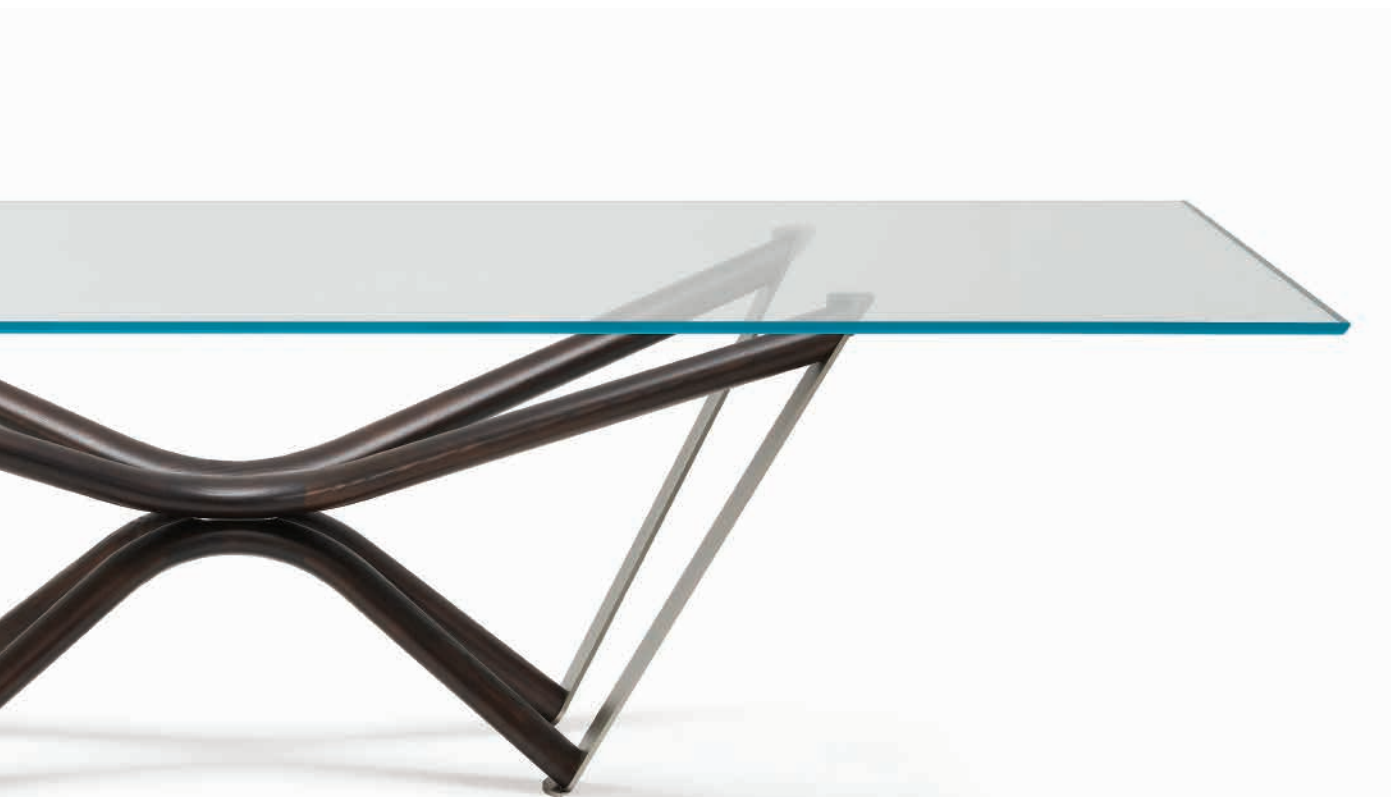

Top 15mm thick in clear, extra clear or extra clear glass with reversed bevelled edges.

Glass top 12mm on 182x90 and 200x106 versions.

The top is laid on the base.

top: 182x90 200x100 200x106  
240x120 300x120

top: 240x120 300x120

◀ MARATHON table with burned oak/titanium base and extra clear glass top

▶ MARATHON table with matt black/titanium base and extra clear glass top - GINEVRA chairs in soft leather 950 tortora and matt black frame