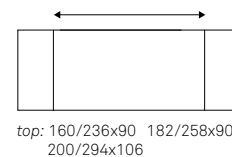

Tavolo allungabile con base in acciaio verniciato goffrato titanio, bronzo, graphite, bianco o nero. Piano e prolunghe in cristallo 12mm extrachiaro con stampa artistica decorativa in due varianti colore.

Extendible table with base in titanium, bronze, graphite, white or black embossed lacquered steel. Top and extensions in 12mm extra clear glass with artistic decorative printing in two different colours.