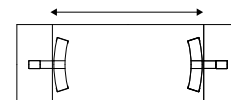

Tavolo allungabile con gambe in acciaio inox lucido o noce Canaletto. Piano e prolunghe in cristallo temperato trasparente o extrachiaro trasparente (piano 15mm, prolunghe 12mm). Meccanismo in acciaio inox lucido.

Extendible table with legs in polished stainless steel or Canaletto walnut. Top and extensions in tempered clear glass or extra clear glass (top 15mm, extensions 12mm). Polished stainless steel mechanism.

top: 140/220x80 160/240x90
180/260x90 200/294x106