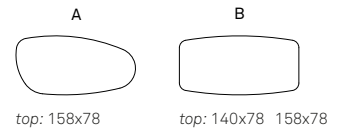

Ipanema Keramik

Paolo Cattelan | 2017

Tavolo con base in acciaio verniciato goffrato titanio, graphite o nero. Piano in ceramica Marmi nei colori Ardesia, Golden Calacatta opaco, Golden Calacatta lucido, Portoro opaco, Portoro lucido, Sahara Noir lucido, Emperador, Makalu, Breccia o Arenal.

Table with titanium, graphite or black embossed steel base. Marmi ceramic top in Ardesia, matt Golden Calacatta, glossy Golden Calacatta, matt Portoro, glossy Portoro, glossy Sahara Noir, Emperador, Makalu, Breccia or Arenal.

IPANEMA KERAMIK table with black base and matt golden calacatta ceramic top - PIUMA EDITION A chairs in leather 73 nero - ASIA lamps with grey-bronze lampshades - ABSOLUT sideboard with white structure and doors in leather 971 bianco