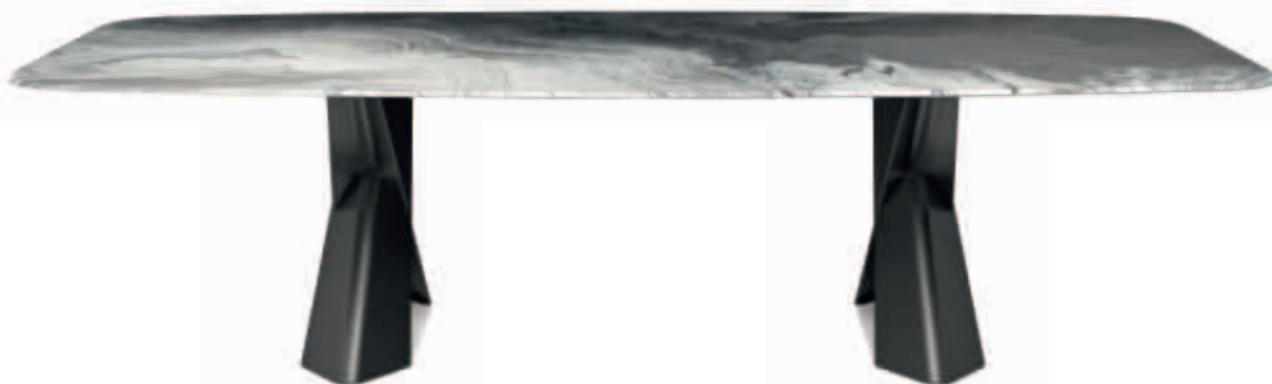

Mad Max CrystalArt

Paolo Cattelan | 2020

Tavolo con base in acciaio verniciato gofrato titanio, bronzo, graphite o nero, Brushed Bronze o Brushed Grey. Piano in cristallo 12mm extrachiaro bisellato con stampa artistica decorativa in due varianti colore.

Table with base in titanium, bronze, graphite or black embossed lacquered steel, Brushed Bronze or Brushed Grey lacquered steel. Top 12mm thick in extra clear bevelled glass with artistic decorative printing in two different colours.

◀ MAD MAX CRYSTALART table with black base and decorative printed CY01 extra clear glass top
▶ MAD MAX CRYSTALART table with brushed bronze base and decorative printed CY02 extra clear glass top - MAGDA ML A chair in soft leather 948 lino and bronze frame