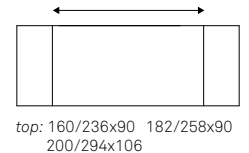

Tavolo allungabile con base in acciaio verniciato gofrato titanio, bronzo, graphite o nero. Piano e prolunghe in cristallo 12mm extrachiaro acidato verniciato graphite.

Extendible table with base in titanium, bronze, graphite or black embossed lacquered steel. Top and extensions in 12mm in graphite painted frosted extra clear glass.

Premier CrystalArt Drive

A. Lucatello & P. Cattelan | 2019