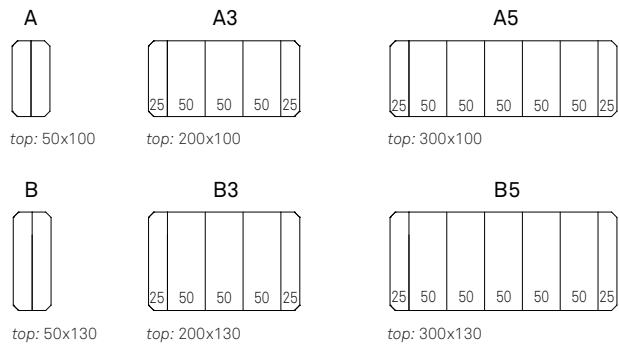

Nemo Console

Paolo Cattelan | 2015

Console allungabile con base in acciaio verniciato goffrato graphite o bianco. Piano e prolunghe in laminato bianco climb, ossido grigio o noce. Inclusa borsa porta prolunghe.

Extendible console with base in graphite or white embossed lacquered steel. Top and extensions in white climb, grey oxide or walnut laminated wood. Bag for extentions included.

NEMO console with graphite base and grey oxide laminated top - REGAL mirror in fumé mirrored glass