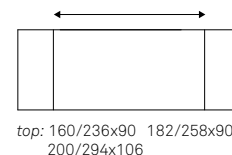

Tavolo allungabile con base in acciaio verniciato goffrato titanio, bronzo, graphite, bianco o nero. Piano e prolunghe in cristallo 12mm extrachiaro acidato verniciato graphite.

Extendible table with base in titanium, bronze, graphite, white or black embossed lacquered steel. Top and extensions in 12mm in graphite painted frosted extra clear glass.

Eliot CrystalArt Drive

G. Cattelan - P. Cattelan | 2019