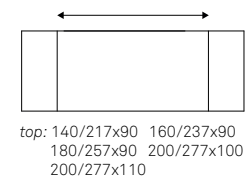

Tavolo allungabile con base in acciaio verniciato gofrato titanio, bronzo, graphite o nero. Piano e prolunghe con bordi obliqui in legno noce Canaletto o rovere bruciato.

Extendible table with base in titanium, bronze, graphite or black embossed lacquered steel. Top and extensions with angled edges in Canaletto walnut or burned oak.