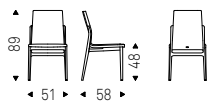

Ginevra

Archirivolto | 2019

Sedia con struttura in faggio naturale, tinto noce Canaletto, wenghè, bianco o nero opaco. Rivestimento in tessuto, synthetic nubuck, micro nubuck, ecopelle o pelle come da campionario. Non sfoderabile.

Chair with frame in natural beech, Canaletto walnut, wenghè, matt white or black stained beech. Cover in fabric, synthetic nubuck, micro nubuck, soft leather or synthetic leather as per sample card. The cover is not removable.

◀ GINEVRA chair in soft leather
983 argilla and matt black frame
▶ GINEVRA chair in soft leather
951 castoro and matt black
frame