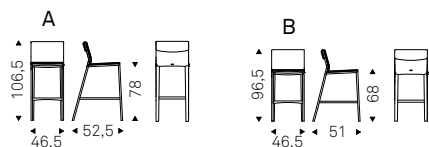

Stool with steel frame. Cushions and covering in synthetic leather, fabric, synthetic nubuck, micro nubuck or soft leather as per sample card. The cover is not removable.

- ◀ ISABEL B stool in micro nubuck MN 603 cognac
- ▶ ISABEL A stools in soft leather 948 lino - JANEIRO MAGNUM mirror with Canaletto walnut frame - AIR ceiling clothes hanger in titanium