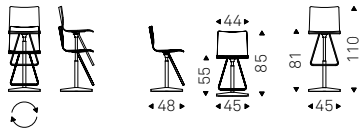

Toto X

Paolo Cattelan | 2016

Sgabello ultraleggero regolabile in altezza e girevole con base a 4 razze in alluminio lucido, colonna, poggiatesta e pistone a gas in acciaio cromato o base, colonna, poggiatesta verniciati gofrato nero o titanio e pistone a gas in acciaio cromato. Scocca rivestita in cuoio come da campionario. Cuciture standard o in contrasto.

Swiveling ultralight stool, adjustable in height with 4 spokes base in polished aluminium and column, footrest and gas piston in chromed steel or with base plate, column, and footrest in black or titanium embossed lacquered steel and gas piston in chromed steel. Frame covered in leather as per sample card. Standard or in contrast stitching.

◀ TOTO X stool in leather 42 fango and black base
▶ TOTO X stool in leather 48 lino and titanium base