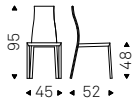

Kaori

Paolo Cattelan | 2012

Sedia con struttura in acciaio completamente rivestita in cuoio come da campionario. Cuciture standard o in contrasto.

Chair with steel frame covered in leather as per sample card. Standard or in contrast stitching.

◀ KAORI chair in leather 48 lino
▶ KAORI chair in leather 51 castoro