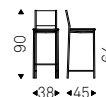

Alessio

Cà Nova Design | 2006

Sgabello con telaio in acciaio cromato o cromo nero, verniciato nero, bianco, graphite o goffrato titanio. Schienale e sedile in cuoio come da campionario. Cuciture standard.

Stool with frame in chromed steel or black chrome, black, white, graphite painted or titanium embossed lacquered steel. Back and seat in leather as per sample card. Standard stitching.

ALESSIO stools in leather 73 nero and black frame