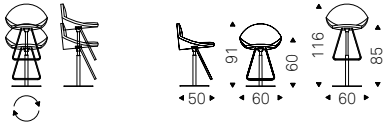

Kiss

David Obendorfer | 2006

Sgabello regolabile in altezza e girevole con base in acciaio inox satinato, colonna, poggiapiedi e pistone a gas in acciaio cromato o base, colonna, poggiapiedi verniciati goffrato nero e pistone a gas in acciaio cromato. Imbottito e rivestito in tessuto, synthetic nubuck, micro nubuck, pelle o ecopelle come da campionario. Il rivestimento in synthetic nubuck, micro nubuck, pelle o in ecopelle non è sfoderabile.

Swiveling stool, adjustable in height, with satin stainless steel base plate and column, footrest and gas piston in chromed steel or with base plate, column, and footrest in black embossed lacquered steel and gas piston in chromed steel. Upholstered seat covered in fabric, synthetic nubuck, micro nubuck, soft leather or synthetic leather as per sample card. The soft leather, synthetic nubuck, micro nubuck and synthetic leather covers are not removable.

◀ KISS stools in soft leather 593 ardesia and chromed steel base - KISS stool in soft leather 971 bianco and chromed base
▶ KISS stool in soft leather 971 bianco and chromed base