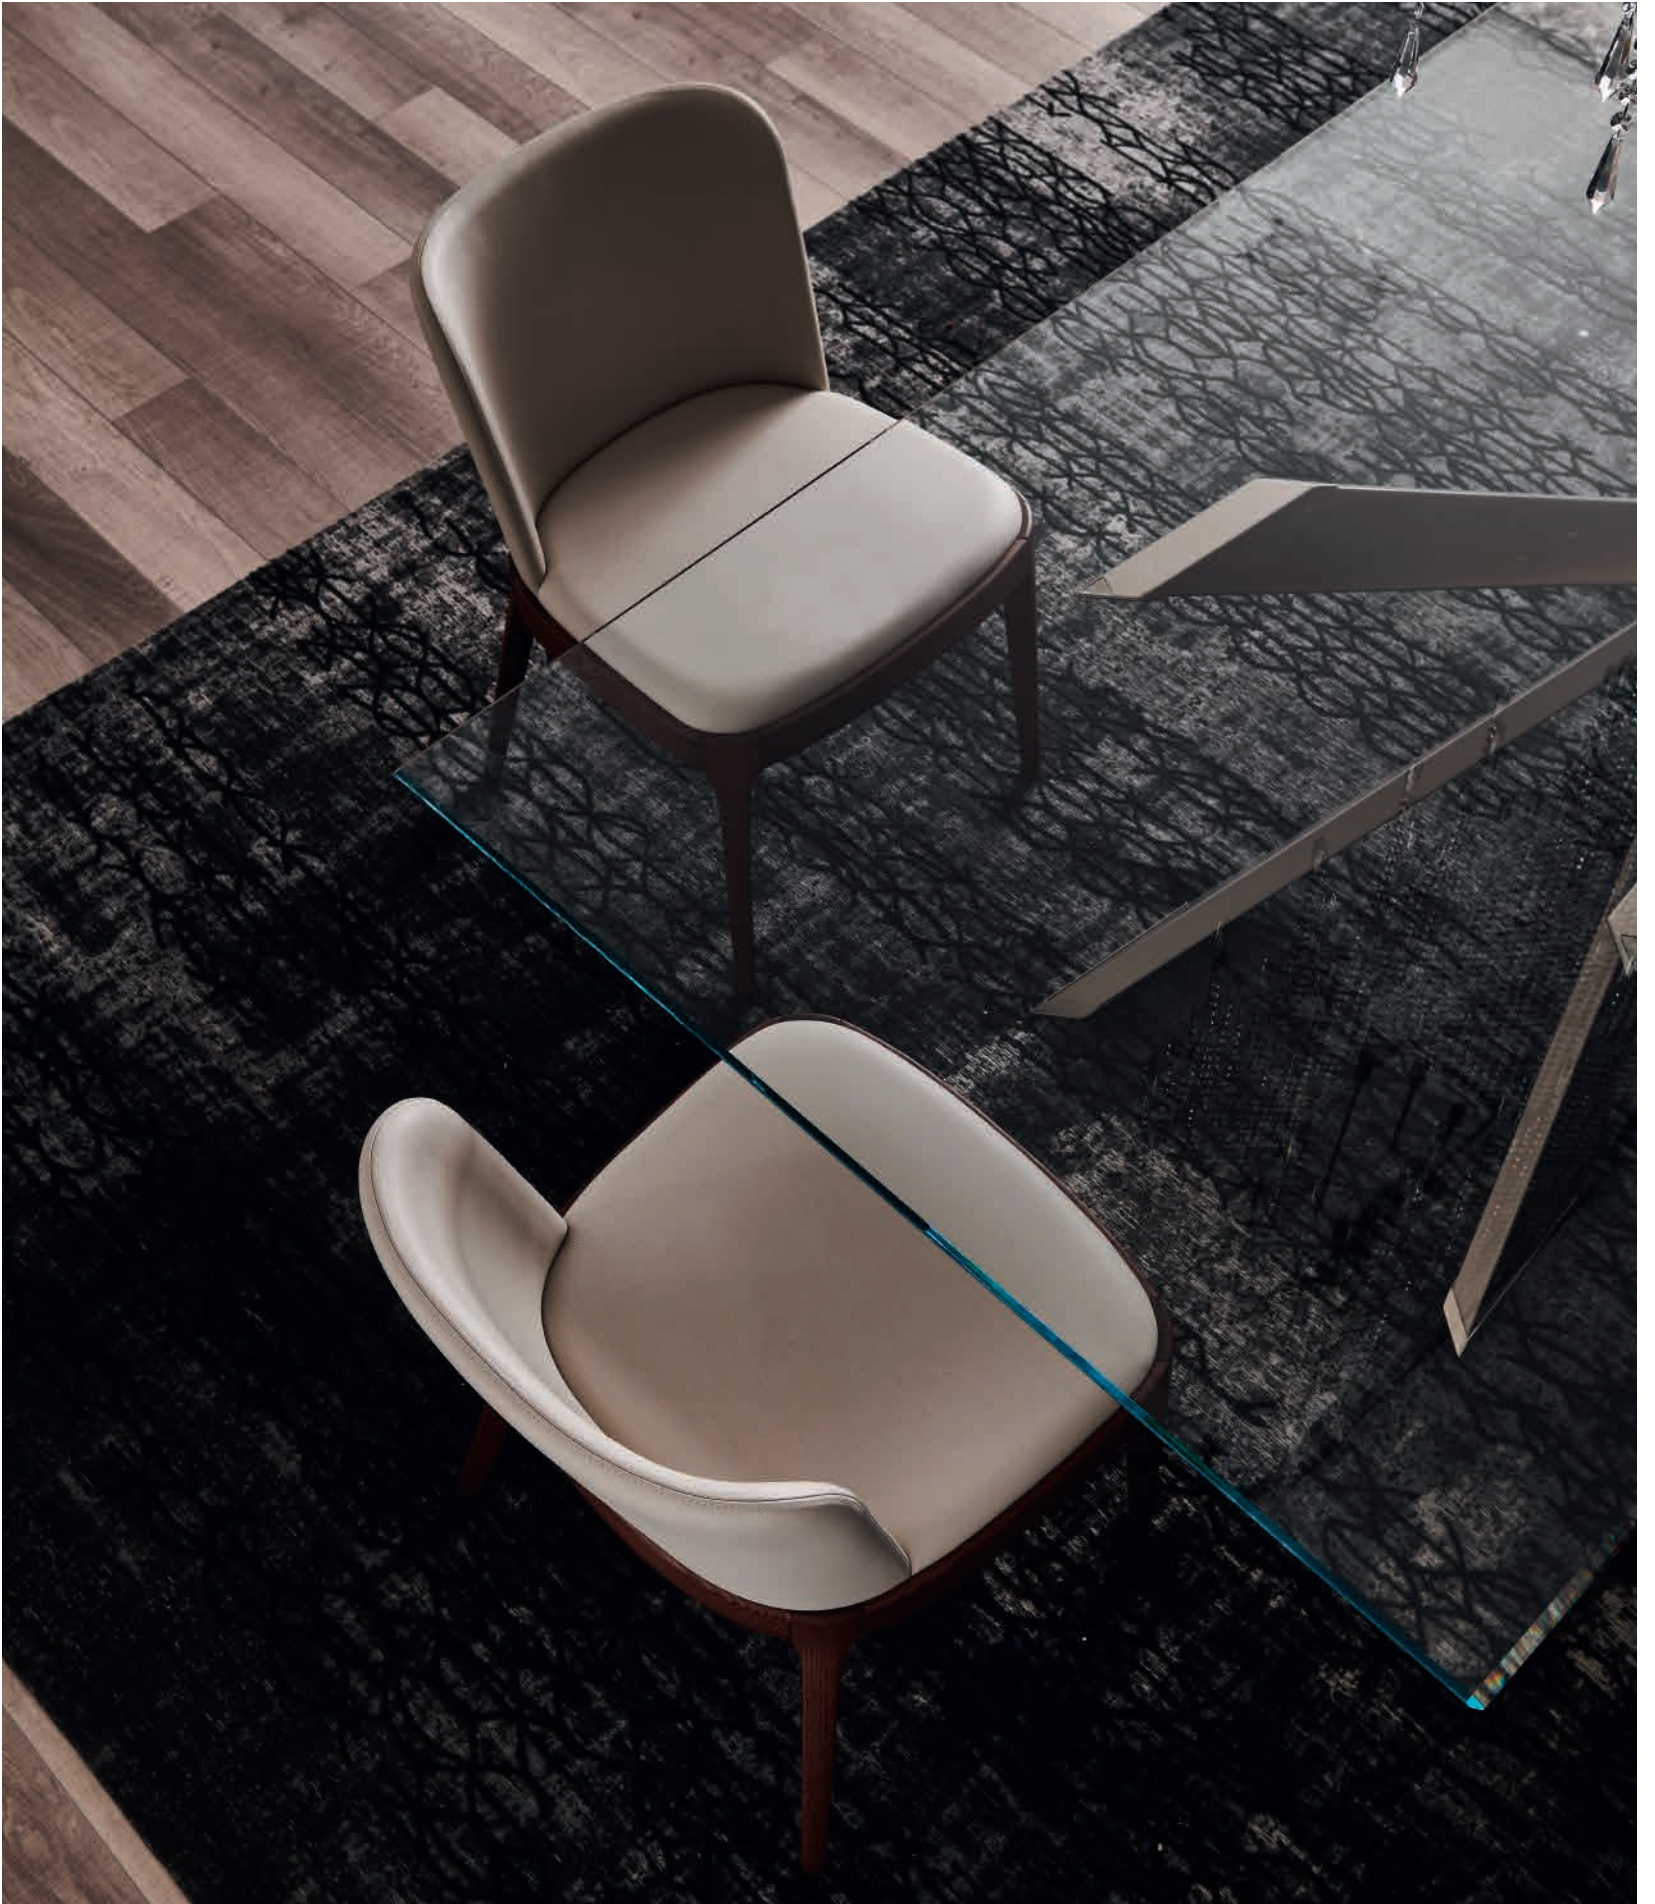

▲ MAGDA A chair in soft leather 982
cognac and burned oak frame -
CARNABY sideboard - CHENNAI rug
▶ MAGDA A chairs in soft leather 948
lino and Canaletto walnut frame -
SPYDER table - MUMBAI rug