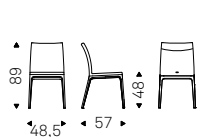

Arcadia

Paolo Cattelan | 2014

Sedia con o senza braccioli con struttura in faggio naturale, tinto noce Canaletto, wenghè, bianco o nero opaco. Rivestimento in tessuto, synthetic nubuck, micro nubuck, ecopelle o pelle come da campionario. Non sfoderabile. (Disponibile anche in versione sgabello).

Chair with or without arms with frame in natural beech, Canaletto walnut, wenghè, matt white or black stained beech. Cover in fabric, synthetic nubuck, micro nubuck, soft leather or synthetic leather as per sample card. The cover is not removable. (Stool version is available).

ARCADIA chairs in soft leather 948 lino and Canaletto walnut frame - SPYDER WOOD S table with graphite base and Canaletto walnut top