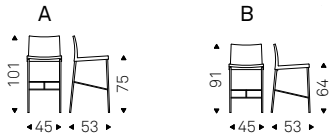

Anna Sgabello

Studio Kronos | 2006

Sgabello con struttura in acciaio cromato. Rivestimento sfoderabile in tessuto o rivestimento non sfoderabile in pelle, synthetic nubuck, micro nubuck o ecopelle nei colori come da campionario.

Stool with chromed steel structure. Removable cover in fabric or fix cover in soft leather, synthetic nubuck, micro nubuck or synthetic leather, as per sample card.

ANNA B stools in soft leather 947
oyster and chromed frame