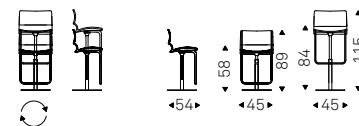

Victor

Alessio Bassan | 2012

Sgabello regolabile in altezza e girevole con base in acciaio inox satinato, colonna, poggiatesta e pistone a gas in acciaio cromato o base, colonna, poggiatesta verniciati goffrato nero e pistone a gas in acciaio cromato. Scocca in metallo rivestita in tessuto, synthetic nubuck, micro nubuck, ecopelle o pelle come da campionario. Disponibile su richiesta con base rotonda.

Swiveling stool, adjustable in height with satin stainless steel base plate and column, footrest and gas piston in chromed steel or with base plate, column, and footrest in black embossed lacquered steel and gas piston in chromed steel. Seat covered in fabric, synthetic nubuck, micro nubuck, synthetic leather, or soft leather as per sample card. Round base on demand.

VICTOR stool in soft leather 947
oyster and chromed base -
VICTOR stool in soft leather 952
smoke and chromed base