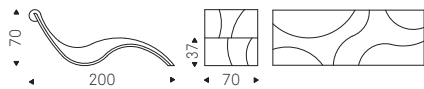

Upholstered chaise longue on wheels with steel and wood frame. Covered in soft leather or synthetic leather as per sample card. Chromed details. The cover is not removable.

SYLVESTER chaise longue in soft leather 953 ardesia - PIQUANT A bookshelves in white