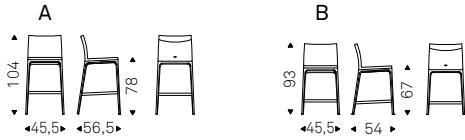

Stool with frame in natural beech, Canaletto walnut, wenghè, matt white or black stained beech. Cover in fabric, synthetic nubuck, micro nubuck, soft leather or synthetic leather as per sample card. The cover is not removable.