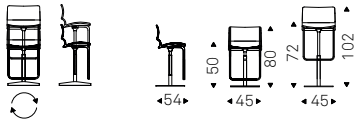

Victor X

Alessio Bassan | 2014

Sgabello ultraleggero regolabile in altezza e girevole con base a 4 razze in alluminio lucido, colonna, poggiatesta e pistone a gas in acciaio cromato o base, colonna, poggiatesta verniciati gofrato nero o titanio e pistone a gas in acciaio cromato. Scocca in metallo rivestita in tessuto, synthetic nubuck, micro nubuck, ecopelle, o pelle come da campionario. Il nuovo pistone ribassato consente l' utilizzo dello sgabello come sedia.

Swiveling ultralight stool, adjustable in height with 4 spokes base in polished aluminium and column, footrest and gas piston in chromed steel or with base plate, column, and footrest in black or titanium embossed lacquered steel and gas piston in chromed steel. Frame covered in fabric, synthetic nubuck, micro nubuck, synthetic leather, or soft leather as per sample card. The new lowered piston allows the use of the stool as a chair.

VICTOR X stool in soft leather
948 lino and black base