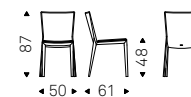

Vittoria

Paolo Cattelan | 2014

Sedia con struttura in acciaio rivestita in tessuto, synthetic nubuck, micro nubuck, ecopelle o pelle come da campionario.

Chair with steel frame upholstered in fabric, synthetic nubuck, micro nubuck, synthetic leather or soft leather as per sample card.

VITTORIA chairs in soft leather
971 bianco