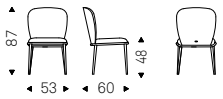

Chris

Paolo Cattelan | 2020

Sedia con struttura in frassino naturale, frassino tinto noce Canaletto, frassino tinto rovere bruciato o frassino laccato poro aperto nero opaco. Rivestimento in tessuto, synthetic nubuck, micro nubuck, ecopelle o pelle come da campionario. Il rivestimento non è sfoderabile.

Chair in natural ashwood, Canaletto walnut stained ashwood, burned oak stained ashwood or open pore matt black ashwood. Cover in fabric, synthetic nubuck, micro nubuck, synthetic leather or soft leather as per sample card. The cover is not removable.