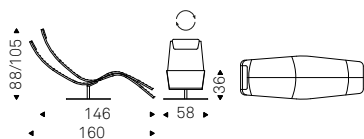

◀ CASANOVA chaise longue in soft leather 973 nero
▶ CASANOVA chaise longue in soft leather 952 smoke - PANCHO coffee table in brushed bronze
- CHENNAI rug - WALLY bookcases in white - THOR lamp

Donovan