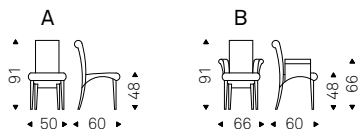

Lulù

Piero De Longhi | 1992

Sedia con e senza braccioli con struttura in faggio naturale, tinto noce Canaletto, tinto ciliegio, tinto wenghè, argento o nero opaco. Rivestimento in tessuto, micro nubuck o pelle come da campionario. Il rivestimento non è sfoderabile.

Chair and armchair with base in natural beech, Canaletto walnut, cherrywood, wenghè, silver or matt black stained beech. Upholstered in fabric, micro nubuck or soft leather as per sample card. The cover is not removable.