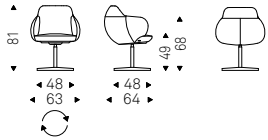

Swiveling chair with 4 spokes base in titanium, bronze, graphite or black embossed lacquered steel. Seat and back upholstered in fabric, synthetic nubuck, synthetic leather or soft leather as per sample card. The cover is not removable.