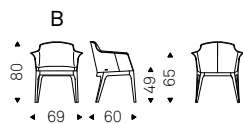

Musa

Paolo Cattelan | 2015

Sedia con o senza braccioli con struttura in frassino naturale, frassino tinto noce Canaletto, frassino tinto rovere bruciato, laccato poro aperto bianco o nero opaco. Seduta e schienale rivestiti in tessuto, synthetic nubuck, micro nubuck, ecopelle o pelle come da campionario.

Chair with or without arms with frame in natural ashwood, Canaletto walnut stained ashwood, burned oak stained ashwood or open pore matt white or black. Seat and back upholstered in fabric, synthetic nubuck, micro nubuck, synthetic leather or soft leather as per sample card.

◀ MUSA B chair in soft leather 942 fango and burned oak frame
▶ MUSA A chairs in soft leather 952 smoke and Canaletto walnut frame - CARIOCA table