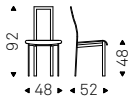

Lara

Giorgio Cattelan | 1984

Sedia con struttura in acciaio completamente rivestita in cuoio come da campionario. Cuciture standard.

Chair with steel frame, covered in leather as per sample card. Standard stitching.