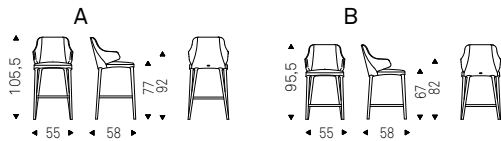

Wanda Sgabello

Paolo Cattelan | 2020

Sgabello imbottito con struttura in acciaio interamente rivestita in tessuto, ecopelle, synthetic nubuck o pelle come da campionario. Non sfoderabile.

Stool with steel frame and covered in fabric, synthetic leather, synthetic nubuck or soft leather as per sample card. The cover is not removable.

◀ WANDA A stool in soft leather 977 piombo
▶ WANDA A stools in soft leather 951 castoro - RIBOT KERAMIK BISTROT A table with black base, matt portoro ceramic top and brushed bronze profile - BYBLOS lamp with black fabric lampshade