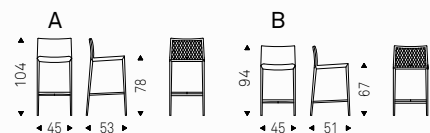

◀ NORMA ML COUTURE B stool in soft leather 951 castoro and titanium frame

▶ NORMA ML A stools in soft leather 953 ardesia and graphite frame - NIDO KERAMIK BISTROT A table with black base and ardesia ceramic top - APOLLO lamps