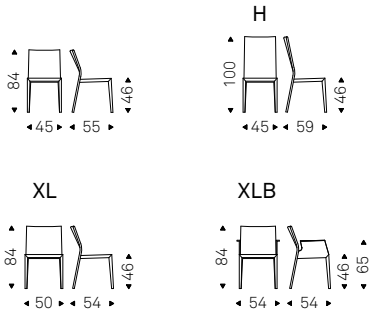

Margot

Elena e Guido Cattelan | 2003

Sedia con telaio in acciaio completamente rivestita in cuoio come da campionario. Cuciture standard o in contrasto.

Chair with metal frame covered in leather as per sample card. Standard or in contrast stitching.