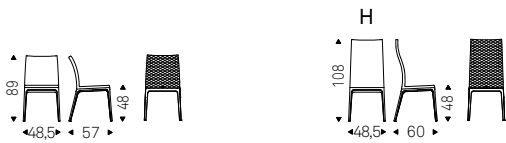

Arcadia Couture

Paolo Cattelan | 2017

Sedia con struttura in faggio naturale, tinto noce Canaletto, wenghè, bianco o nero opaco. Rivestimento in ecopelle o pelle come da campionario. Retro schienale trapuntato. Non sfoderabile.

(Disponibile anche in versione sgabello).

Chair with frame in natural beech, Canaletto walnut, wenghè, matt white or black stained beech. Cover in synthetic leather or soft leather as per sample card. Quilted seatback cover. The cover is not removable.

(Stool version is available).

◀ ARCADIA COUTURE chair in soft leather 948 lino and Canaletto walnut frame
▶ ARCADIA COUTURE chairs in soft leather 952 smoke and wenghè frame - MUMBAI rug