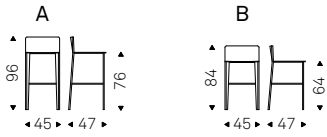

Cliff

Cà Nova Design | 2002

Sgabello con struttura in acciaio completamente rivestito in cuoio come da campionario. Cuciture standard.

Stool with steel frame covered in leather as per sample card. Standard stitching.

CLIFF B stool in leather 48 lino