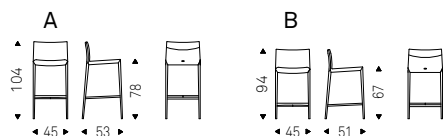

Norma ML Sgabello

Paolo Cattelan | 2020

Sgabello con struttura in acciaio verniciato gofrato titanio, bronzo, graphite, bianco o nero. Rivestimento in tessuto, synthetic nubuck, micro nubuck, ecopelle o pelle come da campionario. Non sfoderabile.

Stool with frame in titanium, bronze, graphite, white or black embossed lacquered steel. Cover in fabric, synthetic nubuck, micro nubuck, soft leather or synthetic leather as per sample card. The cover is not removable.

Norma ML Couture Sgabello

Paolo Cattelan | 2020

Sgabello con struttura in acciaio verniciato gofrato titanio, bronzo, graphite, bianco o nero. Rivestimento in ecopelle, synthetic nubuck, micro nubuck, micro nubuck o pelle come da campionario. Retro schienale trapuntato. Non sfoderabile.

Stool with frame in titanium, bronze, graphite, white or black embossed lacquered steel. Cover in synthetic nubuck, micro nubuck, soft leather or synthetic leather as per sample card. Quilted seatback cover. The cover is not removable.