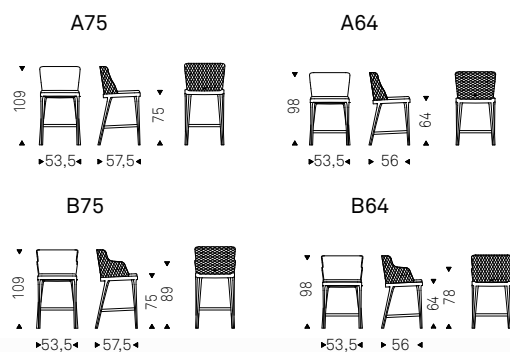

Magda Couture Sgabello

Studio Kronos | 2018

Sgabello con o senza braccioli con struttura in frassino naturale, frassino tinto noce Canaletto, frassino tinto rovere bruciato, frassino laccato poro aperto bianco o nero opaco. Seduta e schienale rivestiti in synthetic nubuck, ecopelle o pelle come da campionario. Retro schienale trapuntato. Non sfoderabile.

Stool with or without arms with frame in natural ashwood, Canaletto walnut stained ashwood, burned oak stained ashwood, open pore matt white or black painted ashwood. Seat and back upholstered in synthetic nubuck, synthetic leather or soft leather as per sample card. Quilted seatback cover. The cover is not removable.

◀ MAGDA COUTURE A64 stool in soft leather 948 lino and Canaletto walnut frame
▶ MAGDA COUTURE B75 stools in soft leather 956 atlantico and burned oak frame