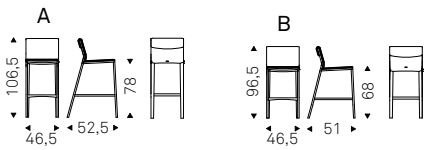

Isabel ML Sgabello

Paolo Cattelan | 2019

Sgabello con struttura in acciaio verniciato opaco bianco, graphite, gofrato titanio o bronzo. Cuscini imbottiti e rivestimento in tessuto, synthetic nubuck, micro nubuck, ecopelle o pelle come da campionario. Il rivestimento non è sfoderabile.

Stool with structure in white, graphite lacquered steel, titanium or bronze embossed lacquered steel. Cushions and cover in fabric, synthetic nubuck, micro nubuck, synthetic leather or soft leather as per sample card. The cover is not removable.

ISABEL ML A stools in soft leather 973
nero and graphite frame - NIDO
KERAMIK BISTROT A with black base
and ardesia ceramic top - SABLIER
lamps with mixed glass (iride-fumé)
lampshades