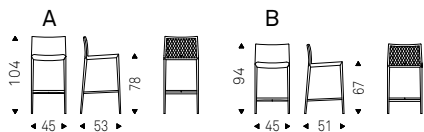

NORMA B stool in soft leather 948
lino - NORMA COUTURE A stool in soft
leather 952 smoke