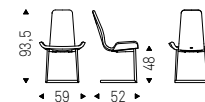

Flamingo Cantilever

Paolo Cattelan | 2019

Sedia cantilever con struttura in acciaio verniciato goffrato titanio, graphite, bianco o nero. Rivestimento in tessuto, synthetic nubuck, micro nubuck, ecopelle o pelle come da campionario. Non sfoderabile.

Chair with cantilever frame in titanium, graphite, white or black embossed lacquered steel. Upholstered seat in fabric, synthetic nubuck, micro nubuck, synthetic leather or soft leather as per sample card. The cover is not removable.