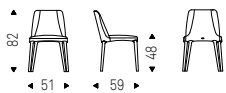

Wilma

Paolo Cattelan | 2020

Sedia imbottita con struttura in acciaio interamente rivestita in tessuto, ecopelle, synthetic nubuck, micro nubuck o pelle come da campionario. Non sfoderabile.

Chair with steel frame and covered in fabric, synthetic leather, synthetic nubuck, micro nubuck or soft leather as per sample card. The cover is not removable.

◀ WILMA chair in soft leather
973 nero
▶ WILMA chair in soft leather
951 castoro - DARWIN rug