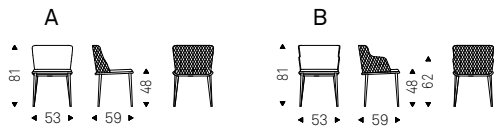

Magda ML Couture

Studio Kronos | 2020

Sedia con o senza braccioli con struttura in acciaio verniciato goffrato titanio, bronzo, graphite, bianco o nero. Rivestimento in synthetic nubuck, ecopelle o pelle come da campionario. Retro schienale trapuntato. Non sfoderabile.

Chair with or without arms with frame in titanium, bronze, graphite, white or black embossed lacquered steel. Cover in synthetic nubuck, soft leather or synthetic leather as per sample card. Quilted seatback cover. The cover is not removable.

MAGDA ML COUTURE A chairs in soft leather 977 piombo and titanium frame