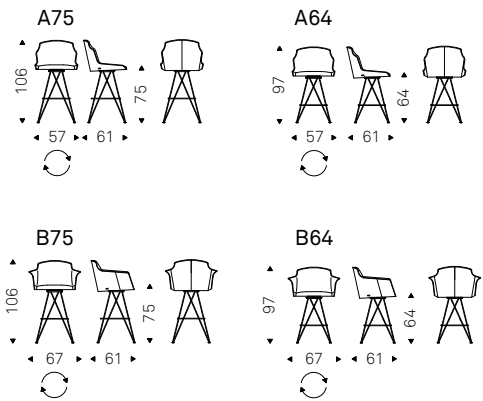

Flaminio

Giorgio & Paolo Cattelan | 2016

Sgabello girevole con o senza braccioli con struttura in acciaio verniciato goffrato graphite, bianco o nero. Seduta e schienale rivestiti in tessuto, synthetic nubuck, micro nubuck, ecopelle o pelle come da campionario. Non sfoderabile.

Swiveling stool with or without arms with graphite, white or black embossed lacquered steel frame. Seat and back upholstered in fabric, synthetic nubuck, micro nubuck, synthetic leather or soft leather as per sample card. The cover is not removable.

◀ FLAMINIO A64 stool in soft leather
952 smoke and graphite frame
▶ FLAMINIO B75 stools in soft leather
946 marrone and black frame