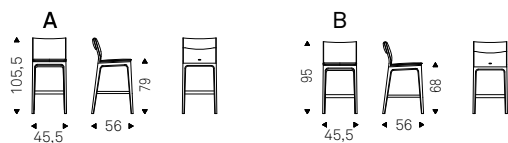

Sofia Sgabello

Paolo Cattelan | 2020

Sgabello con struttura in faggio naturale, tinto noce Canaletto, wenghè, bianco o nero opaco. Rivestimento in tessuto, synthetic nubuck, micro nubuck, ecopelle o pelle come da campionario. Non sfoderabile.

Stool with frame in natural beech, Canaletto walnut, wenghè, matt white or black stained beech. Cover in fabric, synthetic nubuck, micro nubuck, soft leather or synthetic leather as per sample card. The cover is not removable.

SOFIA B stool in soft leather 948 lino and Canaletto walnut frame - SOFIA A stool in soft leather 952 smoke and wenghè frame