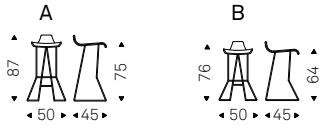

Pepe

Paolo Cattelan | 2013

Sgabello con base in acciaio verniciato gofrato bianco, nero, titanio o bronzo. Seduta rivestita in cuoio nei colori come da campionario. Cuciture standard o in contrasto.

Stool with steel base in white, black, titanium or bronze embossed finish. Seat covered in leather as per sample card. Standard or in contrast stitching.