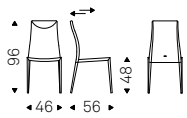

Maya Flex

Paolo Cattelan | 2012

Sedia con struttura in acciaio interamente rivestita in tessuto, synthetic nubuck, micro nubuck, ecopelle o pelle come da campionario. Il rivestimento in synthetic nubuck, micro nubuck, pelle o ecopelle non sono sfoderabili. Schienale flessibile.

Chair with steel frame completely upholstered in fabric, synthetic nubuck, micro nubuck, synthetic leather or soft leather as per sample card. The soft leather, synthetic nubuck, micro nubuck and synthetic leather covers are not removable. Flexible backrest.

Maya Flex ML

Paolo Cattelan | 2013

Sedia con struttura in acciaio cromato, cromo nero, verniciato bianco, graphite opaco, titanio o bronzo goffrato. Rivestimento in tessuto, synthetic nubuck, micro nubuck, pelle o ecopelle come da campionario. Il rivestimento in synthetic nubuck, micro nubuck, pelle o ecopelle non sono sfoderabili. Schienale flessibile.

Chair with steel structure in chromed, black chrome, white, graphite, titanium or bronze finish. Cover in fabric, synthetic nubuck, micro nubuck, soft leather or synthetic leather as per sample card. The soft leather, synthetic nubuck, micro nubuck and synthetic leather covers are not removable. Flexible backrest.

- ◀ MAYA FLEX ML chair in soft leather 947 oyster and chromed frame
- MAYA FLEX chairs in soft leather 993 artic - DAYTONA table with Canaletto walnut base and extra clear glass top - HUBLOT lamps in chromed - HILTON sideboards in graphite