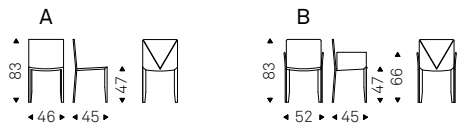

Piuma

Studio Kronos | 1998

Sedia superleggera con o senza braccioli e struttura in acciaio, rivestita in cuoio come da campionario. Cuciture standard.

Ultralight chair with or without arms and steel frame covered in leather as per sample card. Standard stitching.

◀ PIUMA B chair in leather 50 tortora
▶ PIUMA A chair in leather 60 bruno