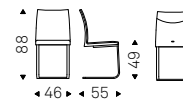

Janet

Paolo Cattelan | 2016

Sedia cantilever con struttura in acciaio cromato. Rivestimento in tessuto, synthetic nubuck, micro nubuck, ecopelle o pelle come da campionario. Non sfoderabile.

Chair with cantilever frame in chromed steel. Upholstered seat in fabric, synthetic nubuck, micro nubuck, synthetic leather or soft leather as per sample card. The cover is not removable.