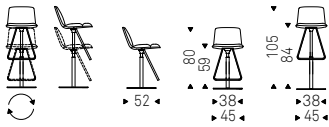

Axel

Archirivolto | 2018

Sgabello regolabile in altezza e girevole con base in acciaio inox satinato, colonna, poggiapiedi e pistone a gas in acciaio cromato o base, colonna, poggiapiedi verniciati goffrato nero e pistone a gas in acciaio cromato. Scocca rivestita in tessuto, synthetic nubuck, ecopelle o pelle come da campionario.

Swiveling and adjustable in height stool with satin stainless steel base plate and column, footrest and gas piston in chromed steel or with base plate, column, and footrest in black embossed lacquered steel and gas piston in chromed steel. Frame covered in fabric, synthetic nubuck, synthetic leather or soft leather as per sample card.