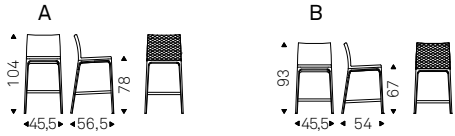

Arcadia Couture Sgabello

Paolo Cattelan | 2017

Sgabello con struttura in faggio naturale, tinto noce Canaletto, wenghè, bianco o nero opaco. Rivestimento in ecopelle o pelle come da campionario. Retro schienale trapuntato. Non sfoderabile.

Stool with frame in natural beech, Canaletto walnut, wenghè, matt white or black stained beech. Cover in synthetic leather or soft leather as per sample card. Quilted seatback cover. The cover is not removable.

◀ ARCADIA COUTURE B stool in soft leather 971 bianco and Canaletto walnut frame
▶ ARCADIA COUTURE A stools in soft leather 948 lino and wenghè frame