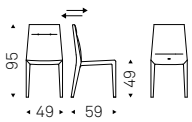

Agatha Flex

Paolo Cattelan | 2012

Sedia con struttura in acciaio rivestita in tessuto, ecopelle, synthetic nubuck o pelle come da campionario. Schienale flessibile.

Chair with steel frame upholstered in fabric, synthetic leather, synthetic nubuck or soft leather as per sample card. Flexible backrest.

◀ AGATHA FLEX chair in soft leather
988 tabacco
▶ AGATHA FLEX chairs in soft leather
952 smoke - CARNABY sideboard
with doors in bronze mirrored glass -
MUMBAI rug