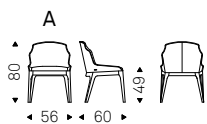

Musa

Paolo Cattelan | 2015

Sedia con o senza braccioli con struttura in frassino naturale, frassino tinto noce Canaletto, frassino tinto rovere bruciato, laccato poro aperto bianco o nero opaco. Seduta e schienale rivestiti in tessuto, synthetic nubuck, micro nubuck, ecopelle o pelle come da campionario.

Chair with or without arms with frame in natural ashwood, Canaletto walnut stained ashwood, burned oak stained ashwood or open pore matt white or black. Seat and back upholstered in fabric, synthetic nubuck, micro nubuck, synthetic leather or soft leather as per sample card.

◀ MUSA B chair in soft leather 942 fango and burned oak frame
▶ MUSA A chairs in soft leather 952 smoke and Canaletto walnut frame - CARIOCA table