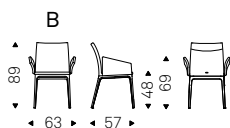

Arcadia

Paolo Cattelan | 2014

Sedia con o senza braccioli con struttura in faggio naturale, tinto noce Canaletto, wenghè, bianco o nero opaco. Rivestimento in tessuto, synthetic nubuck, micro nubuck, ecopelle o pelle come da campionario. Non sfoderabile. (Disponibile anche in versione sgabello).

Chair with or without arms with frame in natural beech, Canaletto walnut, wenghè, matt white or black stained beech. Cover in fabric, synthetic nubuck, micro nubuck, soft leather or synthetic leather as per sample card. The cover is not removable. (Stool version is available).

ARCADIA chairs in soft leather 948 lino and Canaletto walnut frame - SPYDER WOOD S table with graphite base and Canaletto walnut top