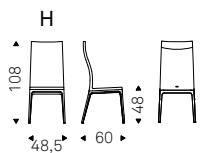

Arcadia

Paolo Cattelan | 2014

Sedia con o senza braccioli con struttura in faggio naturale, tinto noce Canaletto, wenghè, bianco o nero opaco. Rivestimento in tessuto, synthetic nubuck, micro nubuck, ecopelle o pelle come da campionario. Non sfoderabile. (Disponibile anche in versione sgabello).

Chair with or without arms with frame in natural beech, Canaletto walnut, wenghè, matt white or black stained beech. Cover in fabric, synthetic nubuck, micro nubuck, soft leather or synthetic leather as per sample card. The cover is not removable. (Stool version is available).

ARCADIA chairs in soft leather 948 lino and Canaletto walnut frame - SPYDER WOOD S table with graphite base and Canaletto walnut top