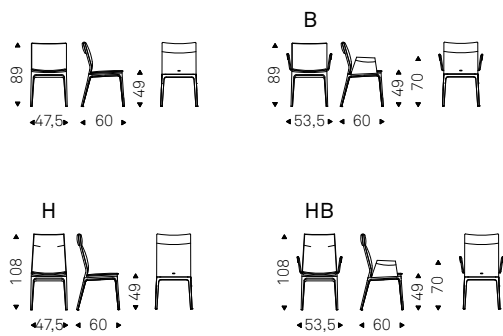

Sofia

Paolo Cattelan | 2015

Sedia con o senza braccioli. Struttura in faggio naturale, tinto noce Canaletto, tinto wenghè oppure laccato bianco o nero opaco. Rivestimento in tessuto, synthetic nubuck, micro nubuck, ecopelle o pelle come da campionario. Il rivestimento non è sfoderabile. (Disponibile anche in versione sgabello).

Chair with or without arms. frame in natural beech, Canaletto walnut stained beech, wenghè stained beech, matt white or black lacquered beech. Cover in fabric, synthetic nubuck, micro nubuck, synthetic leather or soft leather as per sample card. The cover is not removable. (Stool version is available).

◀ SOFIA chair in soft leather 948 lino and Canaletto walnut frame
▶ SOFIA chairs in soft leather 953 ardesia and Canaletto walnut frame