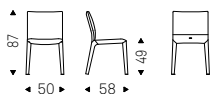

Penelope

Paolo Cattelan | 2020

Sedia imbottita con struttura in acciaio interamente rivestita in ecopelle, tessuto, synthetic nubuck, micro nubuck o pelle come da campionario. Decoro colore canna di fucile. Non sfoderabile.

Upholstered chair with steel frame and covered in synthetic leather, fabric, synthetic nubuck, micro nubuck or soft leather as per sample card. Piping gun metal grey color. The cover is not removable.

◀ PENELOPE chair in soft leather
950 tortora
▶ PENELOPE chairs in soft leather
948 lino - TYRON KERAMIK
PREMIUM table with titanium
base, matt portoro ceramic
top and brushed bronze profile
- KAYAK sideboard in brushed
grey - STRIPES mirror - MUMBAI rug