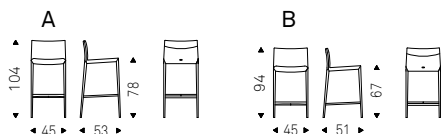

Norma Sgabello

Paolo Cattelan | 2020

Sgabello imbottito con struttura in acciaio interamente rivestita in ecopelle, tessuto, synthetic nubuck, micro nubuck o pelle come da campionario. Non sfoderabile.

Stool with steel frame covered in synthetic leather, fabric, synthetic nubuck, micro nubuck or soft leather as per sample card. The cover is not removable.

Norma Couture Sgabello

Paolo Cattelan | 2020

Sgabello imbottito con struttura in acciaio interamente rivestita in ecopelle, synthetic nubuck, micro nubuck o pelle come da campionario. Retro schienale trapuntato. Non sfoderabile.

Stool with steel frame covered in synthetic leather, synthetic nubuck, micro nubuck or soft leather as per sample card. Quilted seatback cover. The cover is not removable.