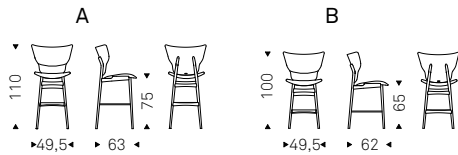

Dumbo Sgabello

Archirivolto | 2018

Sgabello con struttura in frassino tinto noce Canaletto, frassino tinto rovere bruciato, frassino laccato poro aperto bianco o nero opaco. Seduta e schienale rivestiti in tessuto, synthetic nubuck, ecopelle o pelle come da campionario.

Stool with frame in Canaletto walnut stained ashwood, burned oak stained ashwood or open pore matt white or black painted ashwood. Seat and back upholstered in fabric, synthetic nubuck, synthetic leather or soft leather as per sample card.

◀ DUMBO B stool in soft leather 973 nero and Canaletto walnut frame
▶ DUMBO A stools in soft leather 948 lino and burned oak frame - TRESOR B shelf with black frame and fumé mirrored glass - FISHERMAN lamps in titanium