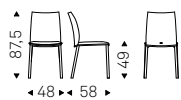

Rita

Archirivolto | 2016

Sedia con struttura in acciaio verniciato nero, graphite, bianco opaco, gofrato titanio o bronzo. Rivestimento in tessuto, synthetic nubuck, micro nubuck, ecopelle o pelle come da campionario. Non sfoderabile.

Chair with frame in black, graphite white painted steel, titanium or bronze embossed lacquered steel. Cover in fabric, synthetic nubuck, micro nubuck, soft leather or synthetic leather as per sample card. The cover is not removable

- ◀ RITA chair in soft leather 942 fango and black frame
- RITA chair in soft leather 948 lino and black frame - RAY table with brushed bronze base and clear glass top - MUMBAI rug