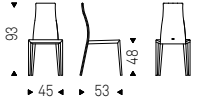

Kay

Paolo Cattelan | 2018

Sedia imbottita con struttura in acciaio interamente rivestita in tessuto, ecopelle, synthetic nubuck, micro nubuck o pelle come da campionario. Non sfoderabile.

Upholstered chair with steel frame and covered in fabric, synthetic leather, synthetic nubuck, micro nubuck or soft leather as per sample card. The cover is not removable.

KAY chairs in soft leather 951 castoro