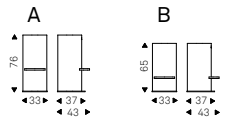

Pancho Sgabello

Paolo Cattelan | 2020

Sgabello con struttura in acciaio Brushed Bronze o Brushed Grey e poggiaiedi in acciaio verniciato goffrato nero.

Stool with Brushed Bronze or Brushed Grey steel structure and footrests in black embossed lacquered steel.