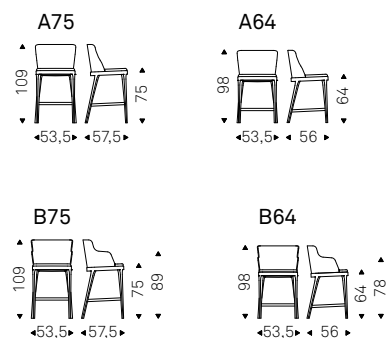

Magda Sgabello

Studio Kronos | 2015

Sgabello con o senza braccioli con struttura in frassino naturale, frassino tinto noce Canaletto, frassino tinto rovere bruciato, frassino laccato poro aperto bianco o nero opaco. Seduta e schienale rivestiti in tessuto, synthetic nubuck, micro nubuck, ecopelle o pelle come da campionario. Non sfoderabile.

Stool with or without arms with frame in natural ashwood, Canaletto walnut stained ashwood, burned oak stained ashwood, open pore matt white or black painted ashwood. Seat and back upholstered in fabric, synthetic nubuck, micro nubuck, synthetic leather or soft leather as per sample card. The cover is not removable.

- ◀ MAGDA B75 stool in soft leather 952 smoke and Canaletto walnut frame
- MAGDA B75 stool in soft leather 952 smoke and Canaletto walnut frame - MAGDA A64 stool in soft leather 948 lino and Canaletto walnut frame - RING mirror - APOLLO lamps