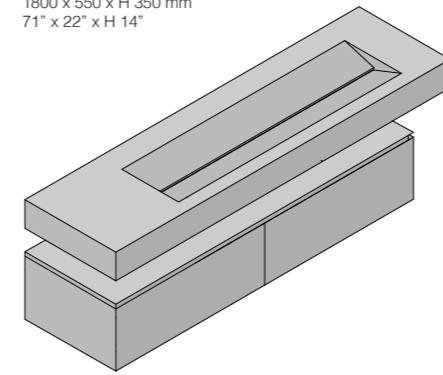

ELEGANCE
CANALETTO WALNUT
NOCE CANALETTO - NOYER CANALET-
TO - CANALETTO NUSSHOLZ - NOGAL
CANALETTO
1800 x 550 x H 350 mm
71" x 22" x H 14"

IVORY INCA
STONEWARE : VERDE AVER
GRÈS - GRÈS CÉRAME - STEINZEUG -
GRÈS PORCELANICO
1800 x 900 x H 500 mm
71" x 35" x H 20"

WASHBASIN HORIZONTAL SYSTEM
2000 x 550 X H 150 mm
79" x 22 x H 6"