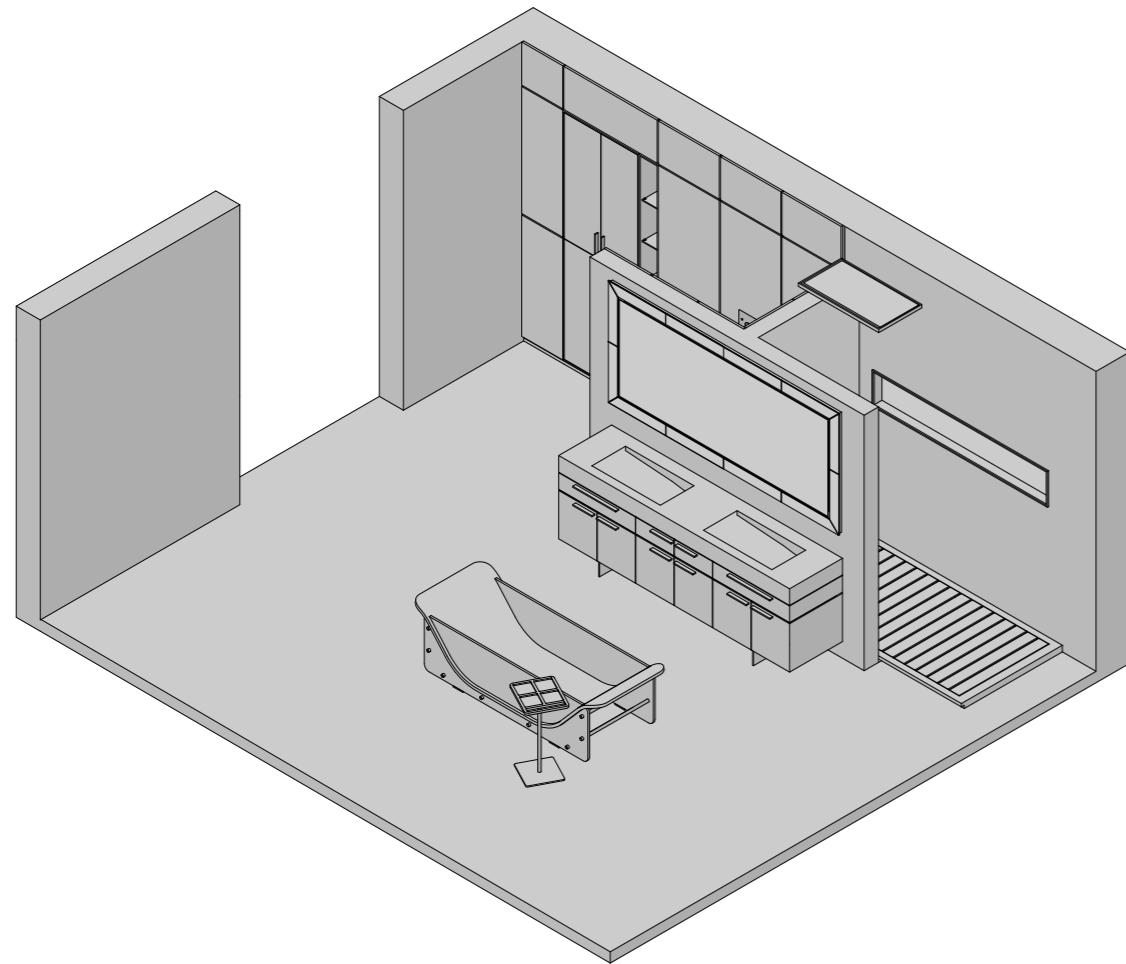

MOBILE - CABINET
ELEGANCE

BOX DOCCIA - WALK IN SHOWER CABIN
ST.501

PIATTO DOCCIA - SHOWER TRAY
ONE SHOWER

SOFFIONE - SHOWER HEAD
MULTISHOWER

ACCESSORI - ACCESSORY
CONTAINER

MOBILE - FURNITURE
BOISERIE GLASS
NICHE