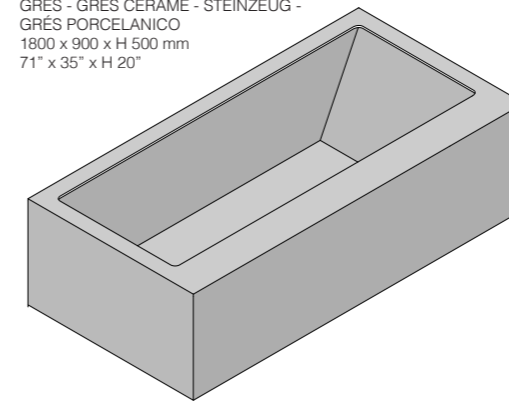

MIRR FRAME SABLÈ
Ø 700 x 35
Ø 28" x 1"