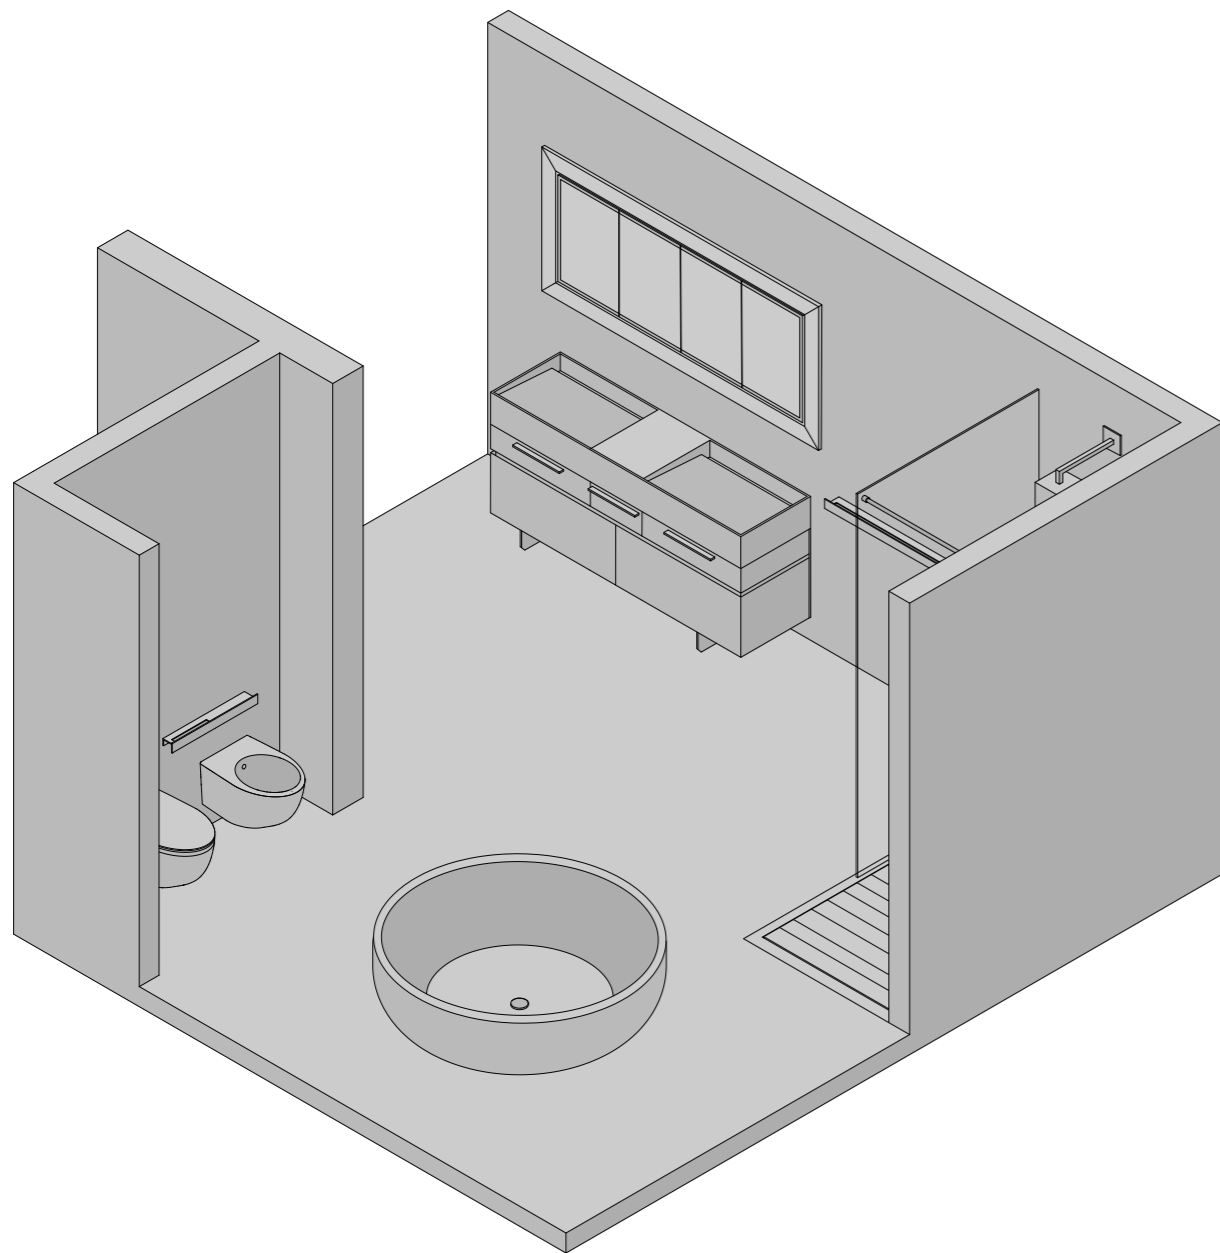

ELEGANCE
NATURAL OAK + GLASS
ROVERE NATURALE + VETRO - CHÊNE NATUREL +
VERRE - ROBLE NATURAL + GLAS - EICHE + VIDRIO
2000 x 550 x H 350 mm
79" x 22" x H 14"

WASHBASIN CHANEL
1800 x 550 X H 200 mm
71" x 22 x H 8"

GOLD
Ø 1510 x H 515 mm
Ø 59" x H 20"

CONTAINER
1400 x 80 x H 300 mm
55" x 3" x H 12"

MIRR GLASS WALL LED
2000 x 120 x H 900 mm
79" x 5" x H 35"

"WALK IN" SHOWER: ST.502 ONE SHOWER
2000 x 1000 x H 60 mm
79" x 39" x H 2"

SOLID SHOWER CUBIC
475 x 175 x H 255 mm
19" x 7" x H 10"

LINE
1000 x 100 x H 60 mm
39" x 4" x H 2"

LINE
600 x 100 x H 60 mm
24" x 4" x H 2"

WTONDO RIMLESS
530 x 360 x H 420 mm
21" x 14" x H 17"

BTONDO
530 x 360 x H 420 mm
21" x 14" x H 17"