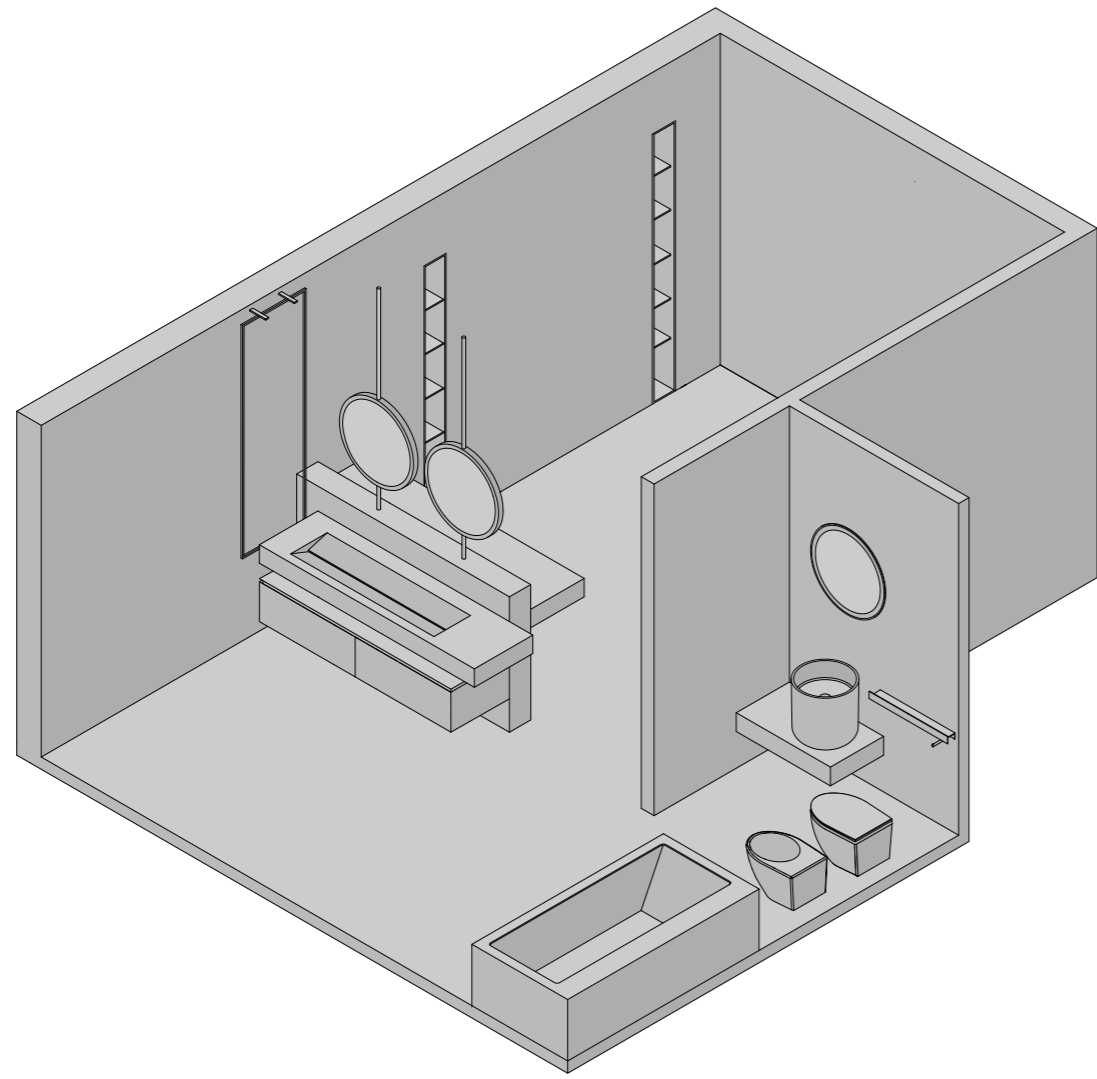

SPECCHIO - MIRROR
MIRR FRAME SABLÈ

SANITARI - SANITARY WARE
WTONDO RIMLESS

TOP
STONEWARE SYSTEM

LAVABO - WASHBASIN
HALF TOWER 1

ACCESSORIO - ACCESSORY
LINE

SPECCHIO - MIRRO
MIRR SLIM CIRCLE SABLÉ

VASCA - BATHTUB
IVORY INCA