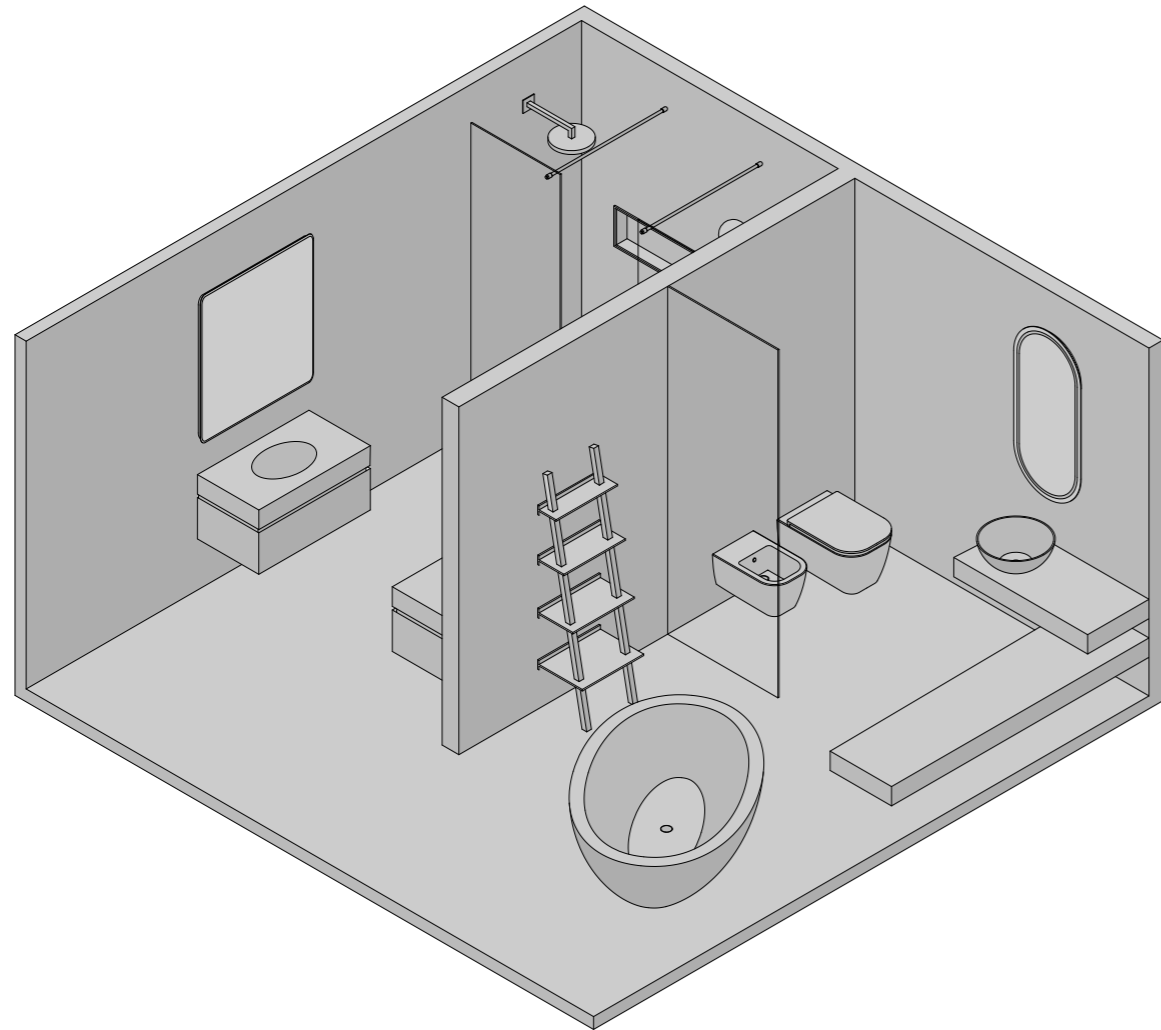

ELEGANCE

MAT LACQUERING : PASTELLO
LACCATO OPACO - MAT LACQUAGE - MATTE
LACKIERUNG - LACADO OPACO
1200 x 550 x H 350 mm
47" x 22" x H 14"

WASHBASIN ELIPSE SYSTEM

480 x 330 x H 180mm
19" x 13" x H 7"

TOP

WHITE STONAGE
1000 x 550 X H 150 mm
39" x 22 x H 6"