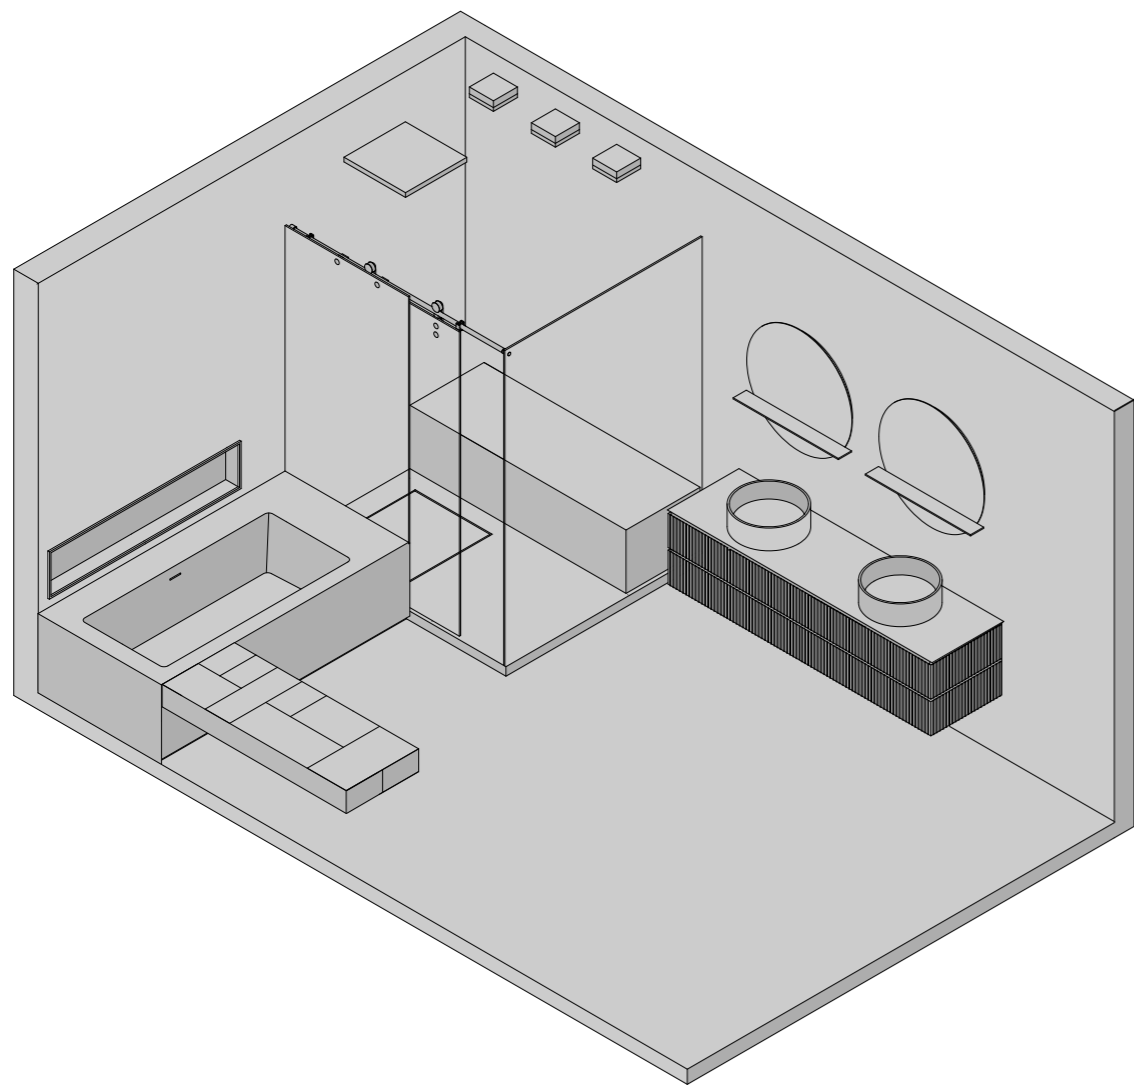

BOX DOCCIA SISTEMA SCORREVOLE - SHOWER CABIN WITH SLIDING DOOR
BX.202

PIATTO DOCCIA - SHOWER TRAY
TOLOMEO

SOFFIONI - SHOWER TRAYS
**MULTISHOWER
SQUARE SHOWER**

VASCA - BATHTUB
CRYSTAL

ACCESSORIO - ACCESSORY
CONTAINER