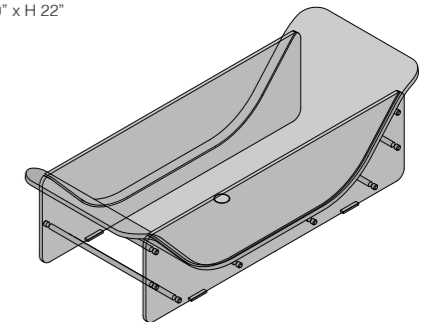

WALK IN SHOWER

ONE SHOWER

2000 x 1000 x H 60 mm
 79" x 39" x H 2"

MULTISHOWER + WATERFULL UNIT + WATER ATOMIZER UNIT

800 x 400
 31" x 16"

CHAISE LOUNGE RIVE GAUCHE

1950 x 750 x H 550 mm
 77" x 30" x H 22"

CADDY