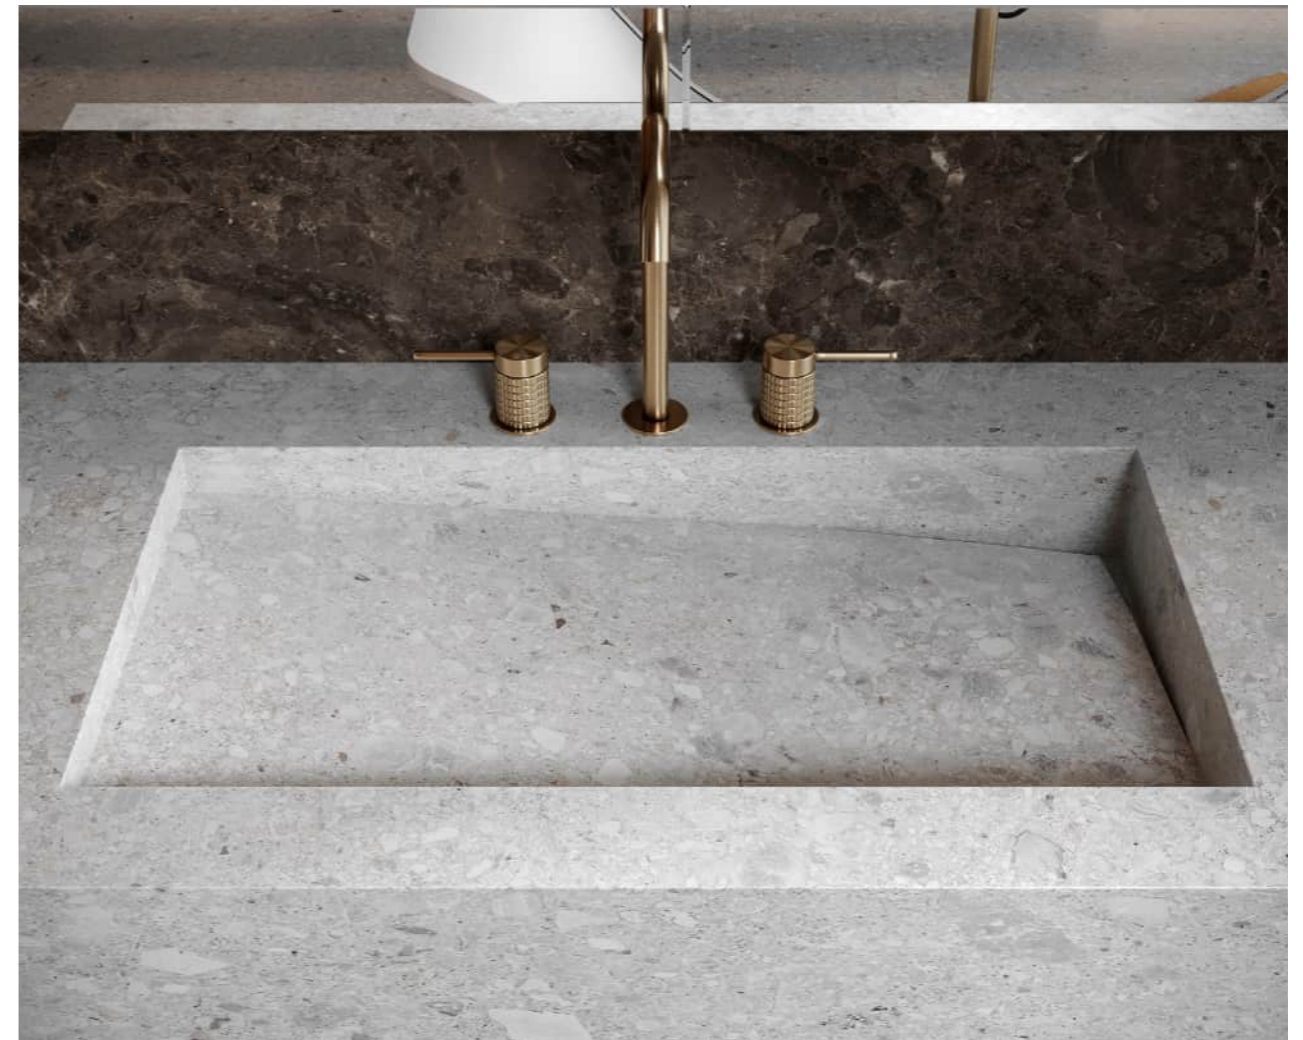

ACCESSORIO - ACCESSORY
CADDY

SANITARI - SANITARY WARE (pagina precedente - previous page)
**B QUADRO
 W QUADRO RIMLESS**

SPECCHIO - MIRROR
MIRR GLASS LED

LAVABO - WASHBASIN
CAPRI STONEWARE SYSTEM

MOBILE - CABINET
ELEGANCE