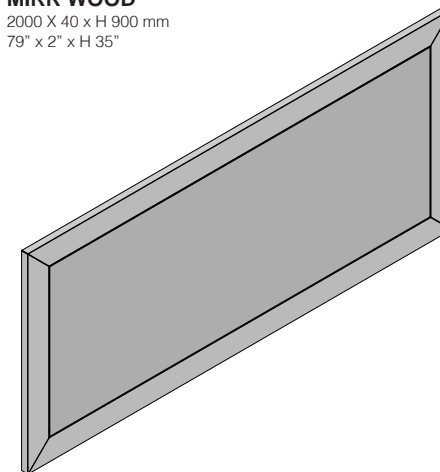

MIRR WOOD
2000 X 40 x H 900 mm
79" x 2" x H 35"