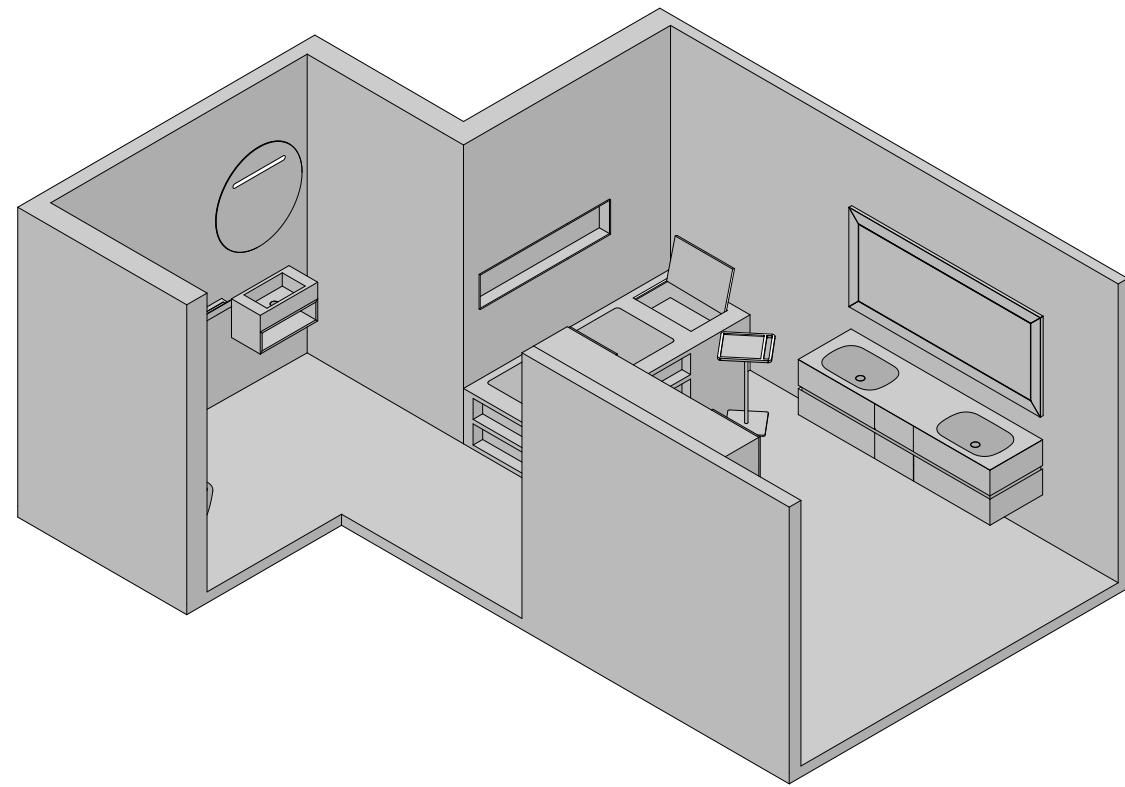

VASCA - BATHTUB
CRYSTAL

SPECCHIO - MIRROR
MIRR SLIM CIRCLE SABLÈ

LAVABO - WASHBASIN
CUBANITO

SANITARI - SANITARY WARE
WQUADRO

ACCESSORIO - ACCESSORY
LINE

EVOLINE
WENGÉ
 2000 X 550 x H 500 mm
 79" x 22" x H 20"