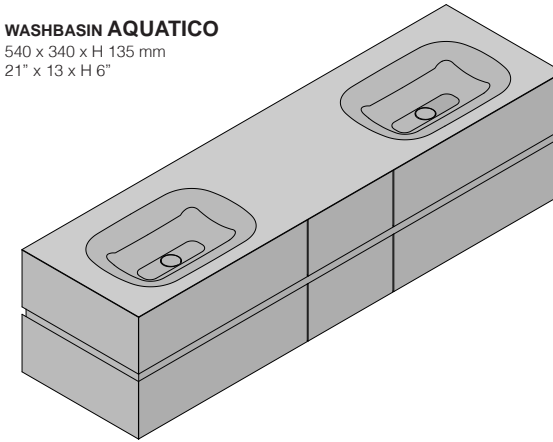

EVOLINE
WENGÉ
2000 X 550 x H 500 mm
79" x 22" x H 20"

WASHBASIN AQUATICO
540 x 340 x H 135 mm
21" x 13" x H 6"

CRYSTAL + DOUBLE LIBRARY
CROSS LIBRARY
2000 X 830 x H 500 mm
79" x 33" x H 20"