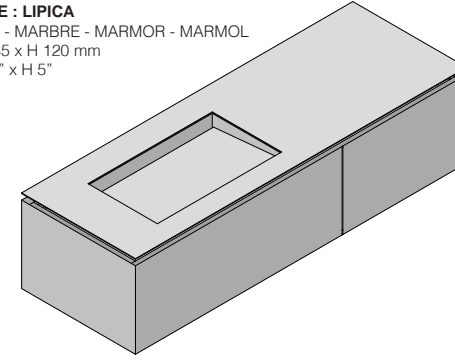

EVOLINE + LED
TABACCO OAK
ROVERE TABACCO - CHÊNE TABAC - TABAKBRAU-
NE EICHE - DURMAST TABACO
1600 x 550 x H 400 mm
63" x 22" x H 16"

WASHBASIN TECNO INCA
MARBLE : LIPICA
MARMO - MARBRE - MARMOR - MARMOL
600 x 335 x H 120 mm
24" x 13" x H 5"