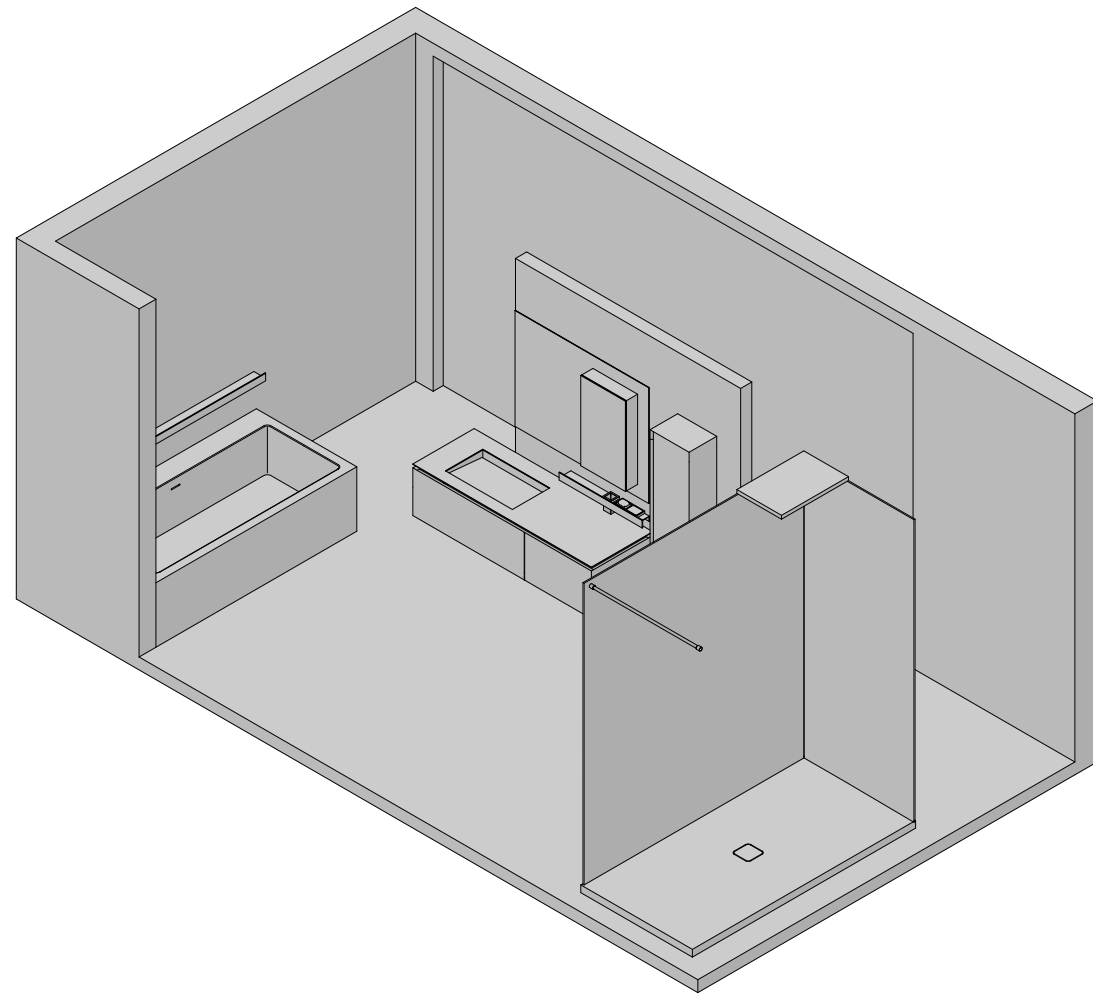

EVOLINE + LED
TABACCO OAK
ROVERE TABACCO - CHÊNE TABAC - TABAKBRAU-
NE EICHE - DURMAST TABACO
1600 x 550 x H 400 mm
63" x 22" x H 16"

WASHBASIN TECNO INCA
MARBLE : LIPICA
MARMO - MARBRE - MARMOR - MARMOL
600 x 335 x H 120 mm
24" x 13" x H 5"

IVORY
1800 x 900 x H 500 mm
71" x 35" x H 20"

MIRR IN MIRROR SINGLE
1200 x 143 x H 900 mm
47" x 6" x H 35"

CONTAINER
900 x 80 x H 300 mm
35" x 3" x H 12"

"WALK IN" SHOWER : BX.502 LITE

MINIMUM
2000 x 1000 x H 40 mm
79" x 39" x H 2"

SQUARE SHOWER + LED
600 X 400 x H 30 mm
24" x 16" x H 1"

LINE
1700 x 100 x H 60 mm
67" x 4" x H 2"

LINE
700 x 100 x H 60 mm
28" x 4" x H 2"

EVOLINE TOTEM
TABACCO OAK
CHÊNE TABAC - TABAKBRAUNE EICHE -
DURMAST TABACO - ROVERE TABACCO
350 x 250 x H 1200 mm
14" x 10" x H 47"