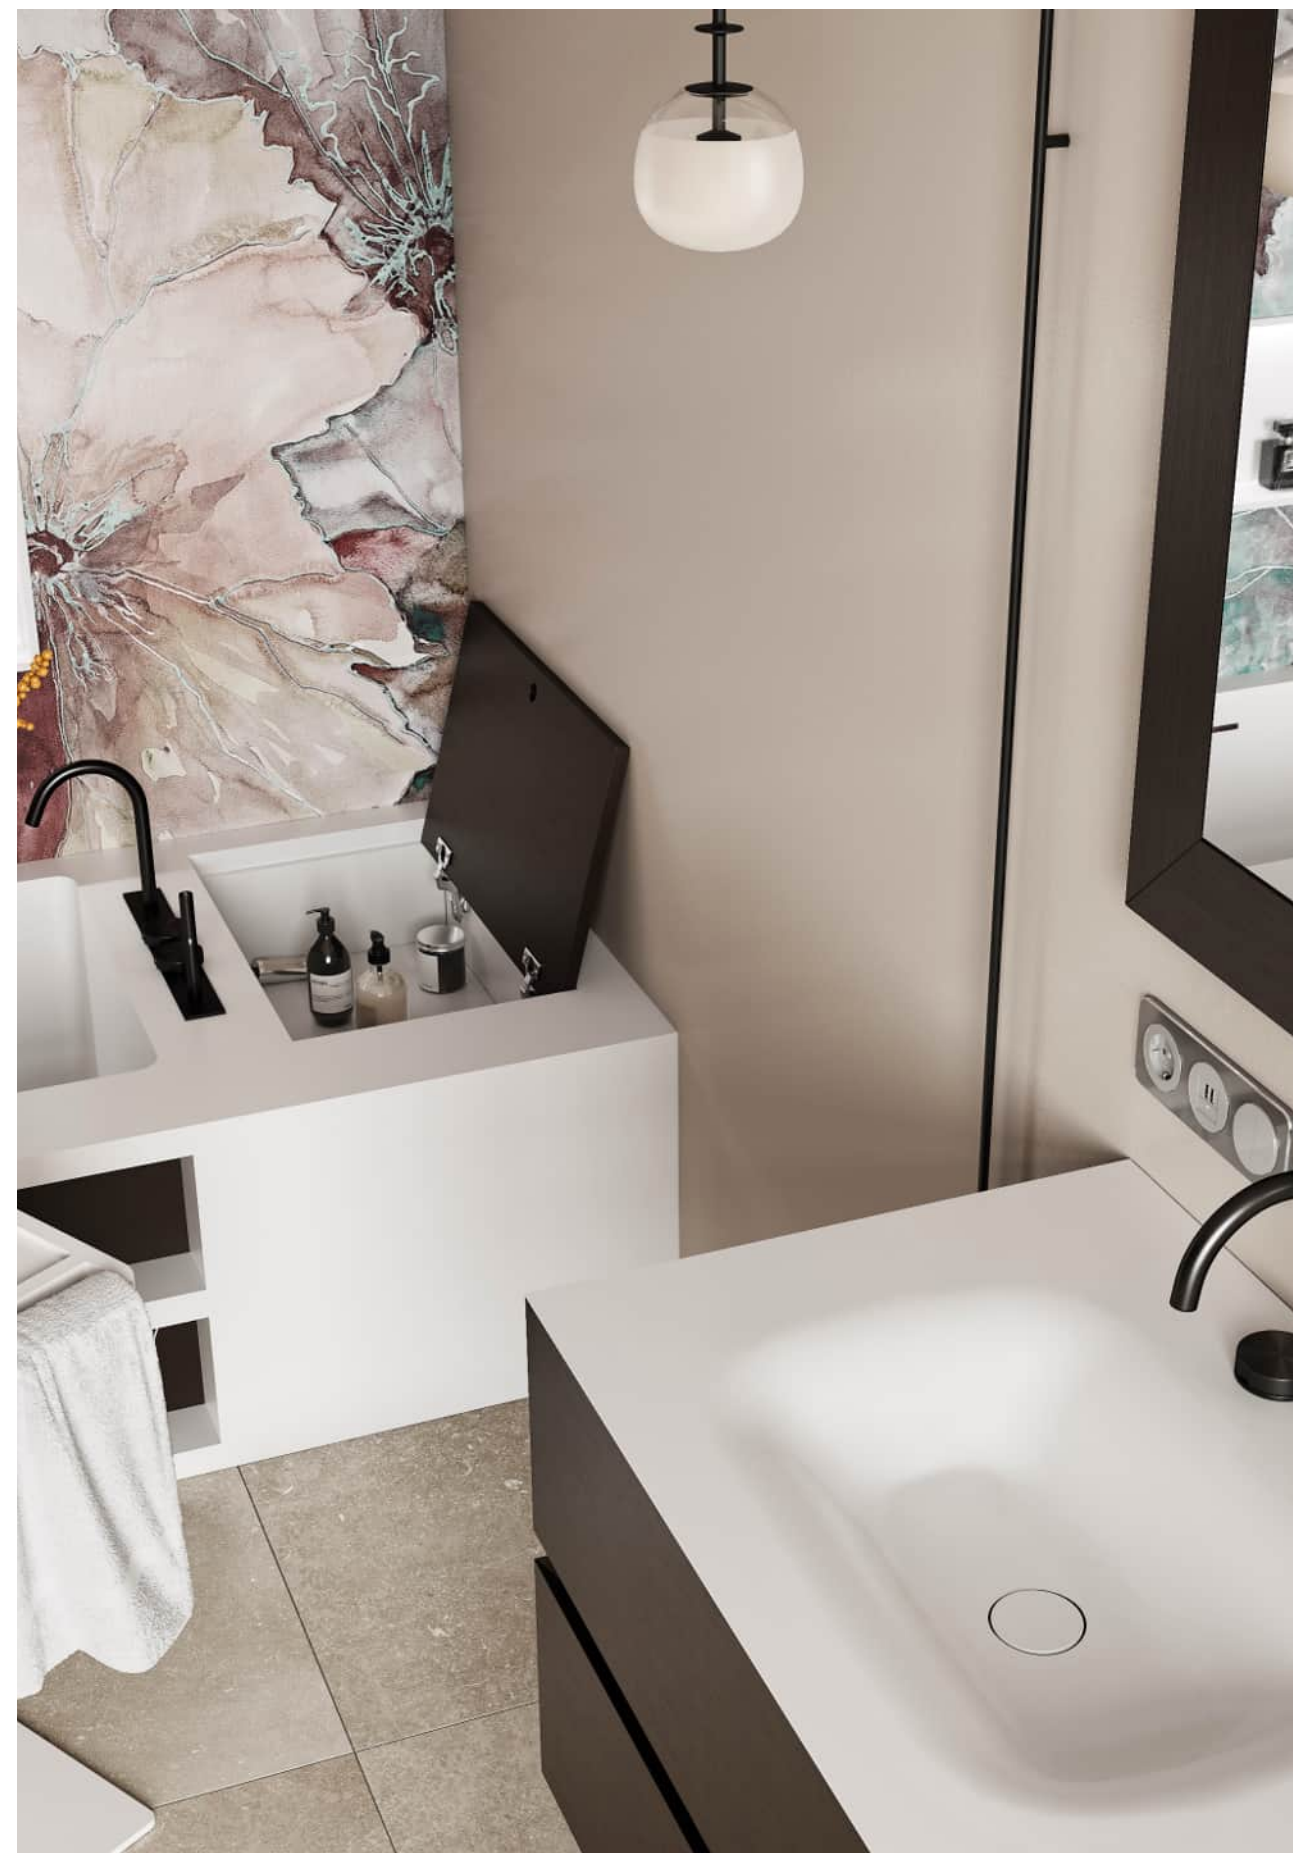

MOBILE - CABINET
EVOLINE

LAVABO - WASHBASIN
AQUATICO

VASCA - BATHTUB
CRYSTAL