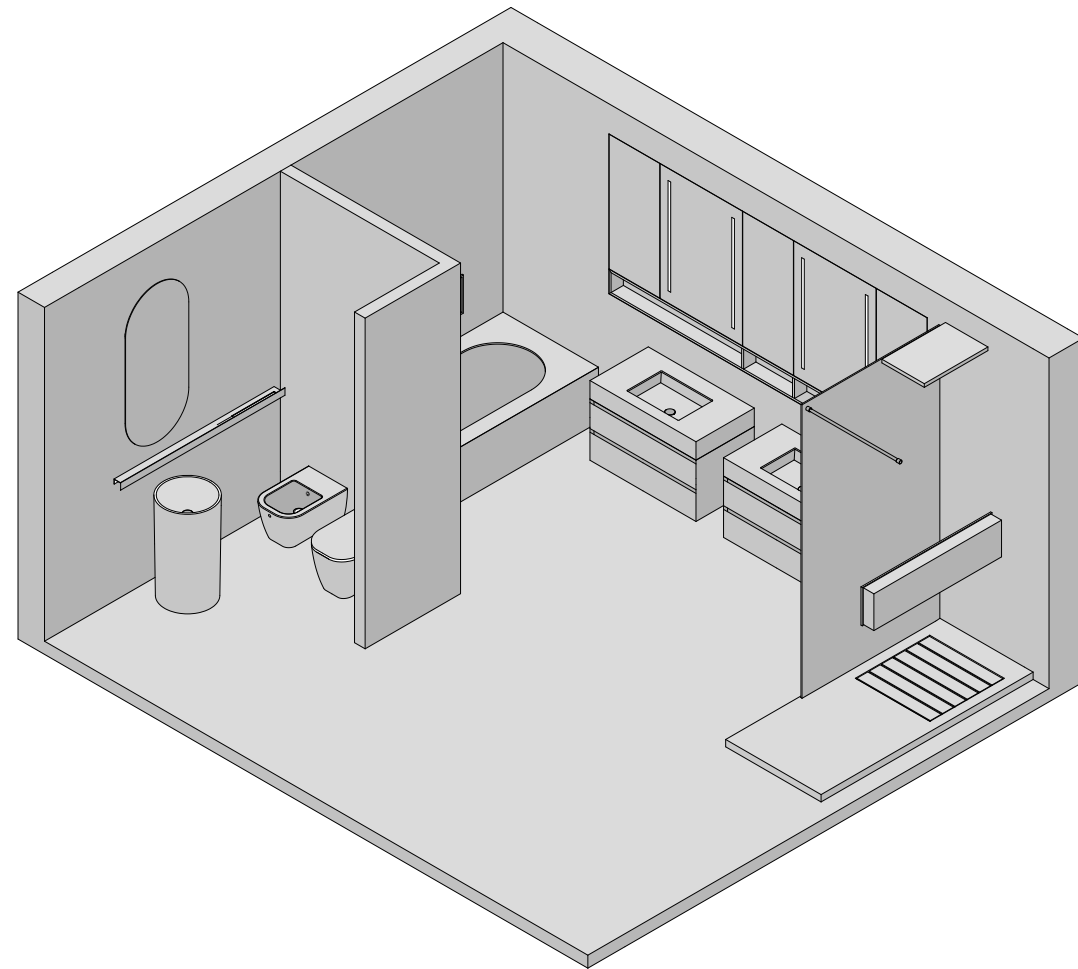

ACCESSORIO - ACCESSORY
LINE

LAVABO - WASHBASIN
CIRCULAR TOWER

ACCESSORIO - ACCESSORY
CONTAINER

BOX DOCCIA - WALK IN SHOWER CABIN
ST.501

PIATTO DOCCIA - SHOWER TRAY
TOLOMEO

SOFFIONE - SHOWER HEAD
SQUARE SHOWER