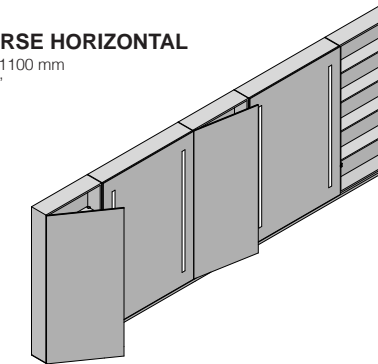

BQUADRO
550 x 360 x H 420 mm
22" x 14" x H 17"

SQUARE SHOWER + LED
600 X 400 x H 30 mm
24" x 16" x H 1"
WATERFALL
SHOWER IN SHOWER
WATER ATOMIZER

SAPPHIRE INCA + LED + WATERFALL
STONEWARE : CALACATTA GOLD
2000 x 900 x H 500 mm
79" x 35" x H 20"