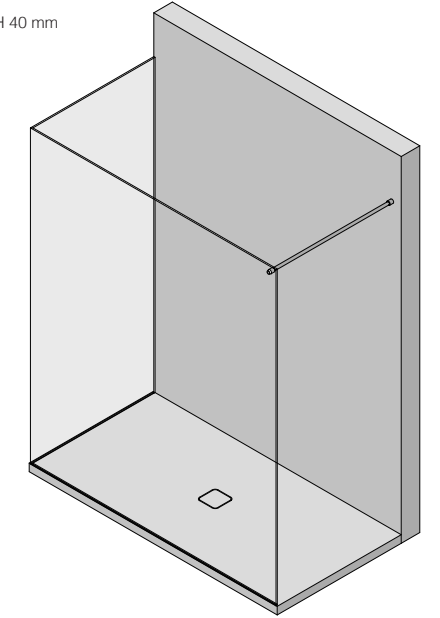

WASHBASIN TECNO INCA
MARBLE : LIPICA
 MARMO - MARBRE - MARMOR - MARMOL
 600 x 335 x H 120 mm
 24" x 13" x H 5"

IVORY
 1800 x 900 x H 500 mm
 71" x 35" x H 20"

MIRR IN MIRROR SINGLE
 1200 x 143 x H 900 mm
 47" x 6" x H 35"

CONTAINER
 900 x 80 x H 300 mm
 35" x 3" x H 12"

"WALK IN" SHOWER : BX.502 LITE

MINIMUM
 2000 x 1000 x H 40 mm
 79" x 39" x H 2"

SQUARE SHOWER + LED
 600 X 400 x H 30 mm
 24" x 16" x H 1"

LINE
 1700 x 100 x H 60 mm
 67" x 4" x H 2"