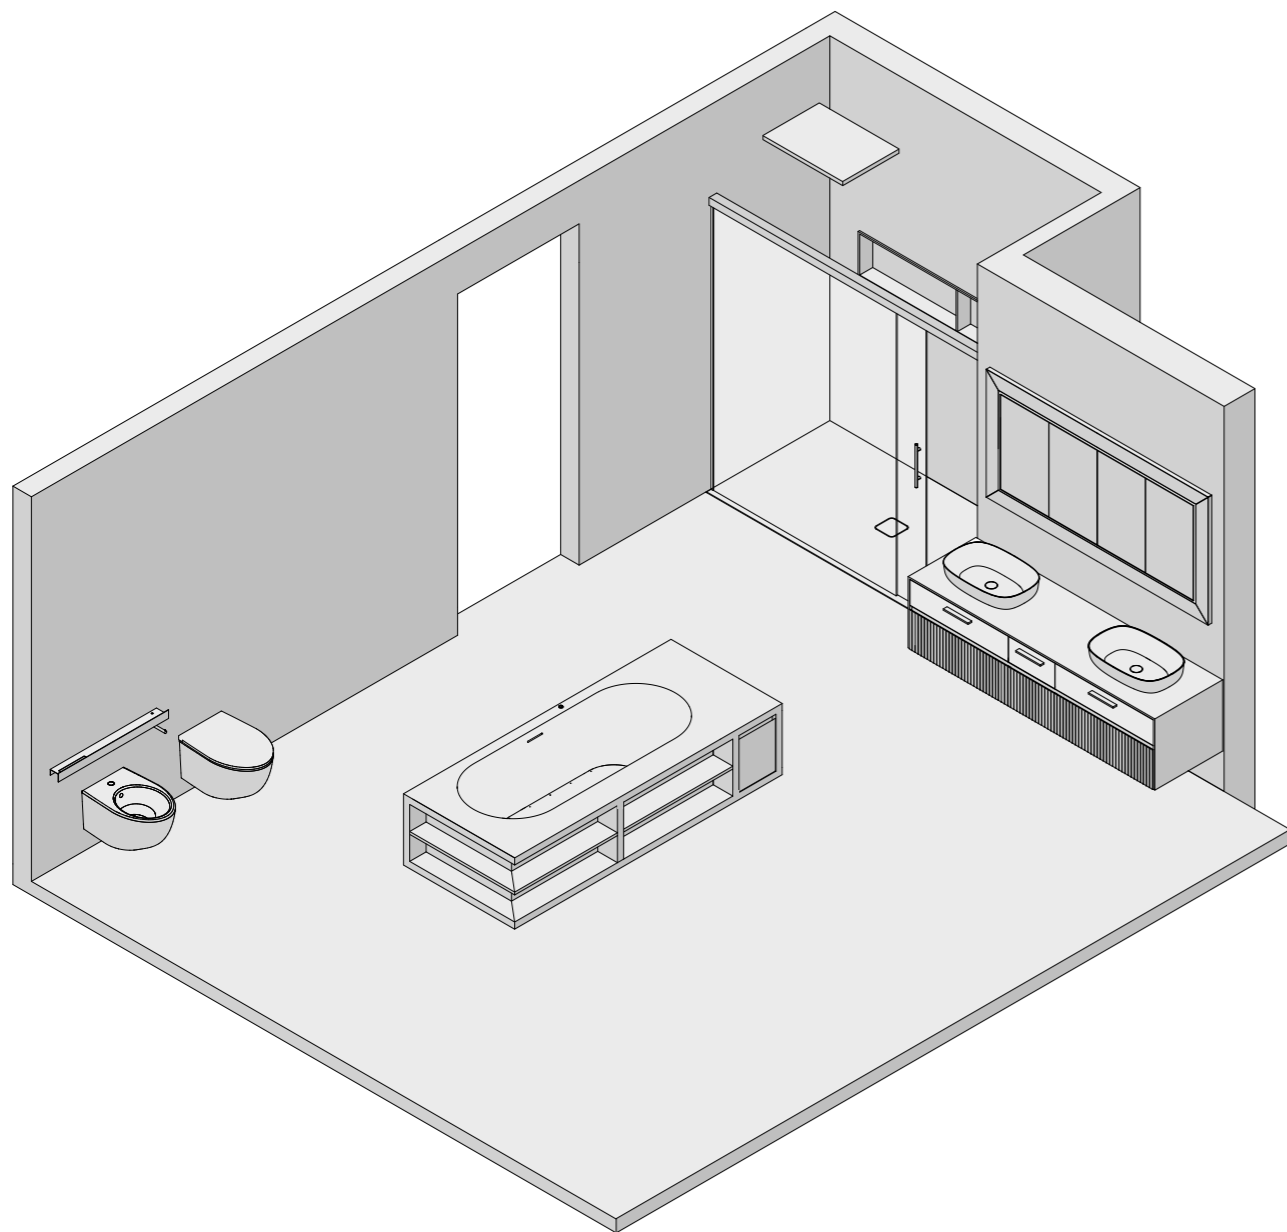

SLIMLINE GLASS + WOOD WITH INTERNAL LED
WHITE STONAGE STRUCTURE + GLASS + WOOD TIMBER "B": NOCE CANALETTO
WHITE STONAGE + VETRO + ESSENZA "B" - WHITE STONAGE + VERRE + BOIS "B" - WHITE STONAGE + GLAS + HOLZARTEN "B" - WHITE STONAGE + VIDRIO + MADERAS "B"
2000 x 550 x H 500 mm
78"74 x 21"65 x H 19"69

WASHBASIN SWEET
580x380 x H 125 mm
22"83 x 14"96 x H 4"92

MIRR WOOD WALL LED
1800 x 135 x H 900 mm
70"87 x 5"31 x H 35"43

SAPPHIRE WITH MULTI LIBRARY + AIRPOOL SYSTEM
2200 x 900 x H 520 mm
86"61 x 35"43 x H 20"47

LINE + STAINLESS STEEL PAPER HOLDER
+ TOWEL HOLDER HOLE
800 x 100 x H 60 mm
31"50 x 3"94 x H 2"36

SHOWER CABIN WITH SLIDING DOOR: BX.203 LITE S

MINIMUM
2000 x 1000 x H 40 mm
78"74 x 39"37 x H 1"57

MULTISHOWER + LED
+ WATERFALL UNIT
+ WATER ATOMIZER UNIT

600 X 400 mm
23"62 x 15"75

CONTAINER
1600 x 80 x H 300 mm
62"99 x 3"15 x H 11"81

WTONDO RIMLESS
530 x 360 x H 420 mm
21" x 14" x H 17"

BTONDO
530 x 360 x H 420 mm
21" x 14" x H 17"