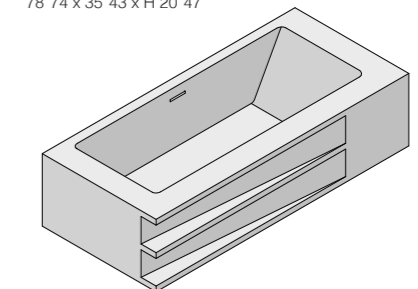

**SQUARE SHOWER + LED**

650 X 450 x H 30 mm  
 25"60 x 17"72 x H 1"18

**SHOWER IN SHOWER WATER ATOMIZER**

**CONTAINER**

600 x 80 x H 300 mm  
 23"62 x 3" x H 12"

**PLATINUM + CUT LIBRARY**

2000 x 900 x H 520 mm  
 78"74 x 35"43 x H 20"47

**REVERSE CABINET SPECIAL**

900 X 250 x H 1800 mm  
 35"43 x 9"84 x H 70"87

**WQUADRO RIMLESS**

550 x 360 x H 420 mm  
 22" x 14" x H 17"

**BQUADRO**

550 x 360 x H 420 mm  
 22" x 14" x H 17"

A white bathtub with a built-in wooden shelf underneath. The shelf holds several books, including "GOOD VIBES ONLY", and bottles of bath products. The bathtub is set against a wall of dark, veined marble.