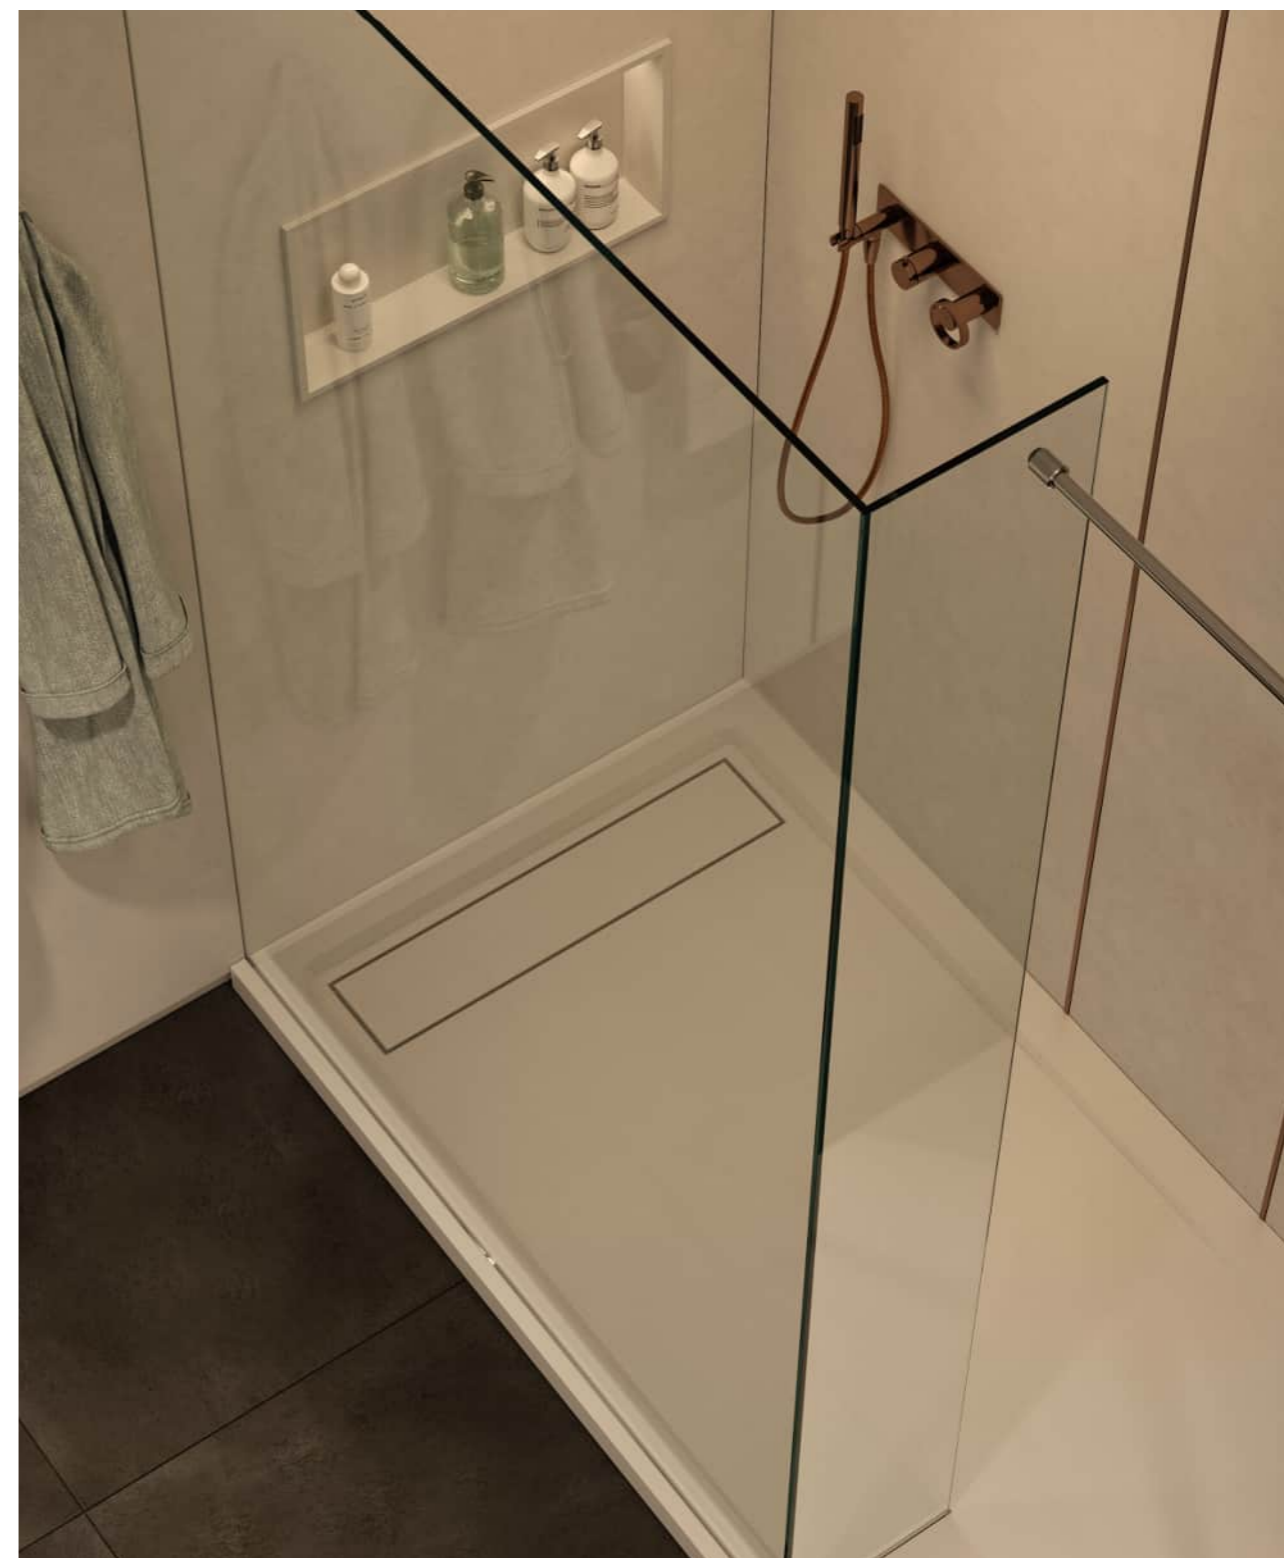

VASCA - BATHTUB  
**PLATINUM**

VASCA - BATHTUB  
PLATINUM

SOFFIONE - SHOWER HEAD  
**SQUARE SHOWER**

ACCESSORIO - ACCESSORY  
**CONTAINER**

BOX DOCCIA - SHOWER CABIN  
**ST. 403**

VASCA - BATHTUB  
**PLATINUM**

ACCESSORIO - ACCESSORY  
**CONTAINER**

BOX DOCCIA - SHOWER CABIN  
**ST. 403**

PIATTO DOCCIA - SHOWER TRAY  
**METRO**

SPECCHIO - MIRROR  
**MIRR MOON**

LAVABO - WASHBASIN  
**TOWER OYSTER**

ACCESSORIO - ACCESSORY  
**LINE**

A double vanity with a white countertop and two white vessel sinks. The vanity has a wood-grain cabinet below. Above the vanity is a large, illuminated mirror with a wood-grain frame. The mirror reflects a view of a city, including the Eiffel Tower. The vanity is set against a wall of dark, veined marble.