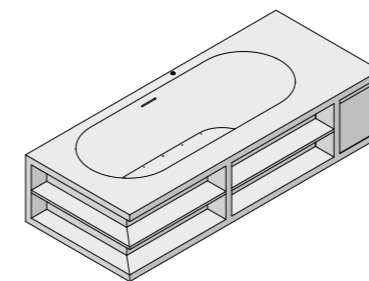

SAPPHIRE WITH MULTI LIBRARY + AIRPOOL SYSTEM
2200 x 900 x H 520 mm
86"61 x 35"43 x H 20"47