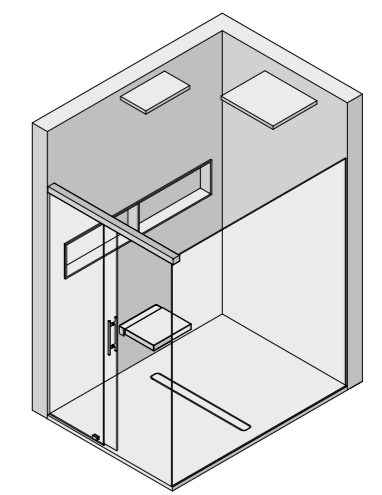

LINE + STAINLESS STEEL PAPER HOLDER
+ TOWEL HOLDER HOLE
800 x 100 x H 60 mm
31'50 x 3'94 x H 2'36

SHOWER CABIN WITH SLIDING DOOR: BX. 202 LITE S

VERVE
1300 x 1800 x H 35 mm
51'18 x 70'87 x H 1'38