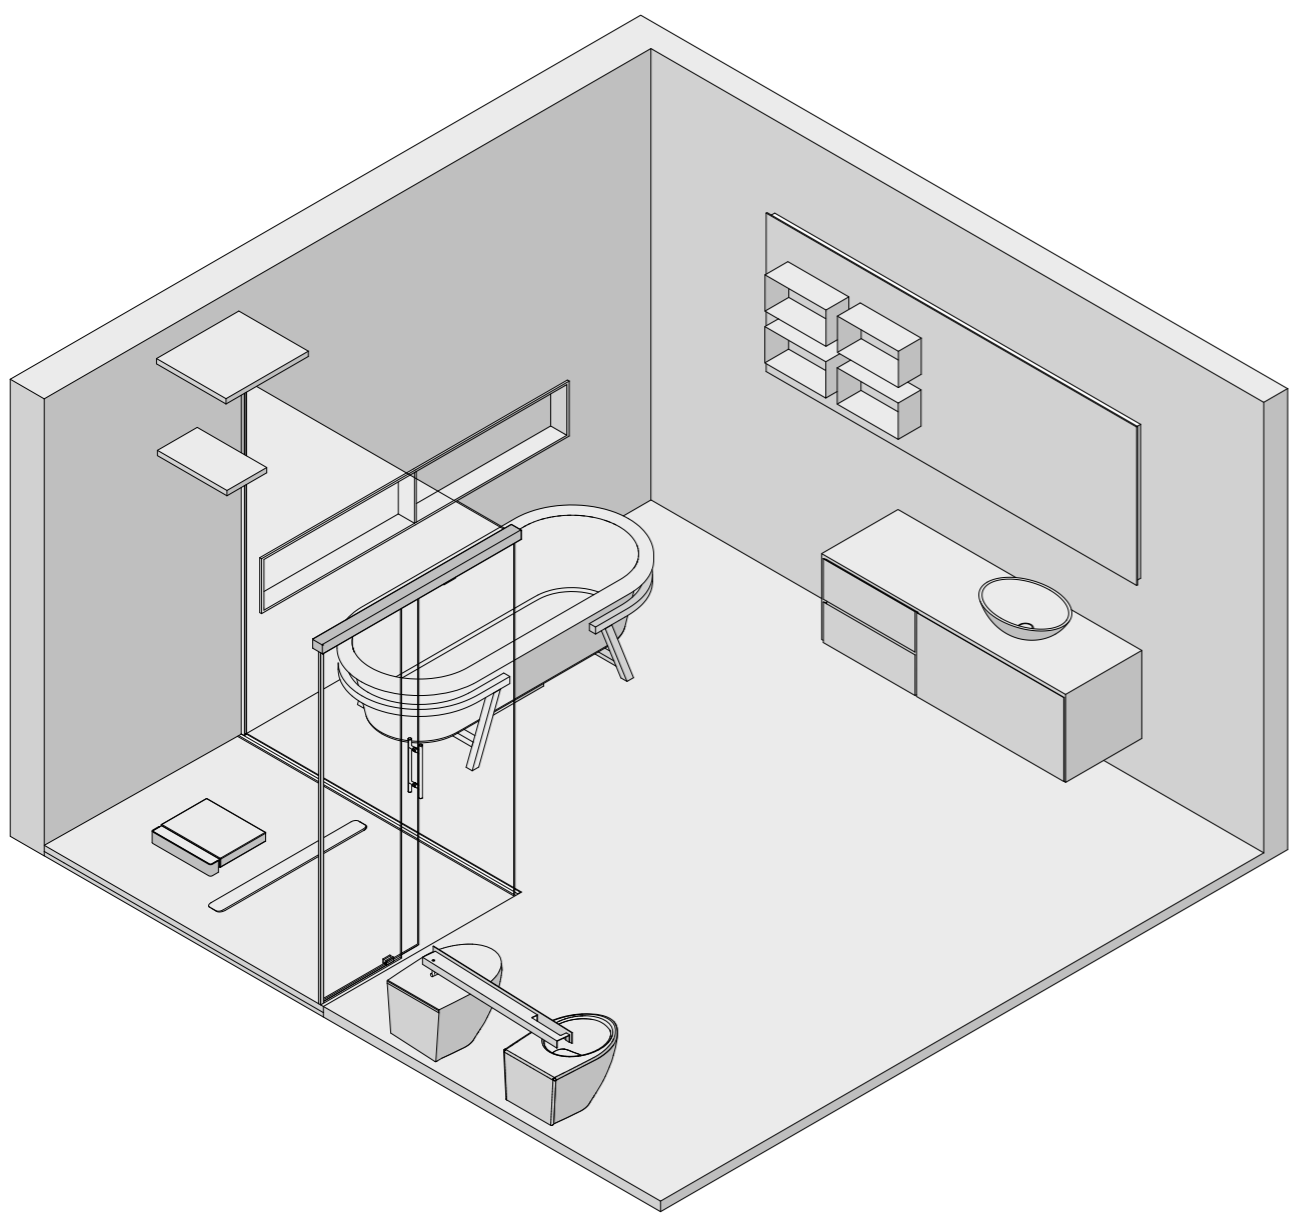

SLIMLINE
STRUCTURE IN WHITE STONAGE + PORCELAIN STONWARE :
CALACATTA GOLD
WHITE STONAGE+GRES - WHITE STONAGE+GRÈS CÉRAMÉ
- WHITE STONAGE + STEINZEUG - WHITE STONAGE+GRÈS
PORCELANICO
1600 x 500 x H 500 mm
62'99 x 19'69 x H 16'69

WASHBASIN PEARL 1
500 x 350 x H 150 mm
19'69 x 13'78 x H 5'91

MIRR UV CUBE DOUBLE
2400 x 135 x H 900 mm
94'49 x 5'31 x H 35'43

PROVENCE
1800 X 800 x H 550 mm
70'86 x 31'50 x H 21'65

LINE + STAINLESS STEEL PAPER HOLDER
+ TOWEL HOLDER HOLE
800 x 100 x H 60 mm
31'50 x 3'94 x H 2'36

SHOWER CABIN WITH SLIDING DOOR: BX. 202 LITE S

VERVE
1300 x 1800 x H 35 mm
51'18 x 70'87 x H 1'38

SQUARE SHOWER + LED
+ SHOWER IN SHOWER
600 x 450
23'62 x 17'72

MULTISHOWER + LED
400 x 200 mm
15'75 x 7'87

SHOWER SEAT
390 X 365 x H 50 mm
15'35 x 14'37 x H 1'97

CONTAINER
1500 X 80 x H 300 mm
59'06 x 3'15 x H 11'81

CONTAINER
2000 x 80 x H 300 mm
78'74 x 3'15 x H 11'81

WTONDO RIMLESS
530 x 360 x H 420 mm
21" x 14" x H 17"

BTONDO
530 x 360 x H 420 mm
21" x 14" x H 17"