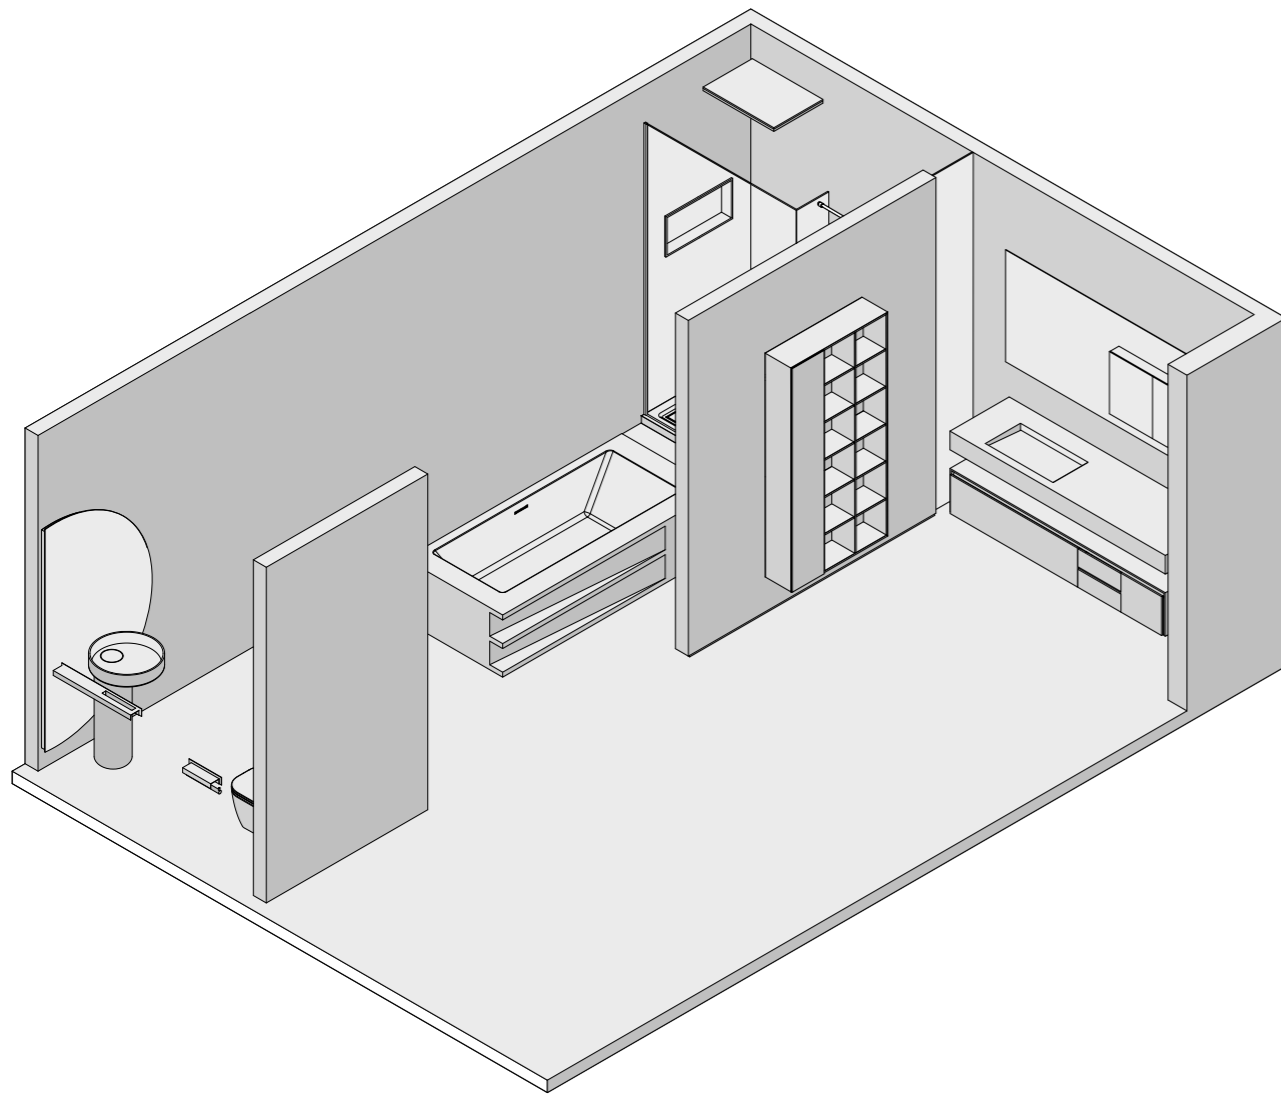

SPECCHIO - MIRROR
MIRR MOON

LAVABO - WASHBASIN
TOWER OYSTER

ACCESSORIO - ACCESSORY
LINE

SLIMLINE

WHITE STONAGE STRUCTURE + MARBLE: SAHARA NOIR
WHITE STONAGE + MARMO - WHITE STONAGE + MARBRE -
WHITE STONAGE + MARMOR - WHITE STONAGE + MARMOL
2000 x 550 x H 350 mm
78"74 x 21"65 x H 14"13

WASHBASIN TECNO SYSTEM XXL
2000 x 550 x H 150 mm
78"74 x 21"65 x H 5"91

MIRR IN MIRROR DOUBLE

650 x 45 x H 2200
26" x 2" x 87"

MIRR MOON

Ø 1600 x 35
Ø 62"99 x 1"38

TOWER OYSTER

PALISSANDRO
ROSEWOOD - PALISSANDRE - ROSENHOLZ - PALO DE
ROSA
Ø 500 x H 900 mm
Ø 20" x H 35"

LINE + TOWEL HOLDER HOLE

700 x 100 x H 60 mm
27"56 x 3"94 x H 2"36

LINE + STAINLESS STEEL PAPER HOLDER

300 x 100 x H 60 mm
11"81 x 3"94 x H 2"36