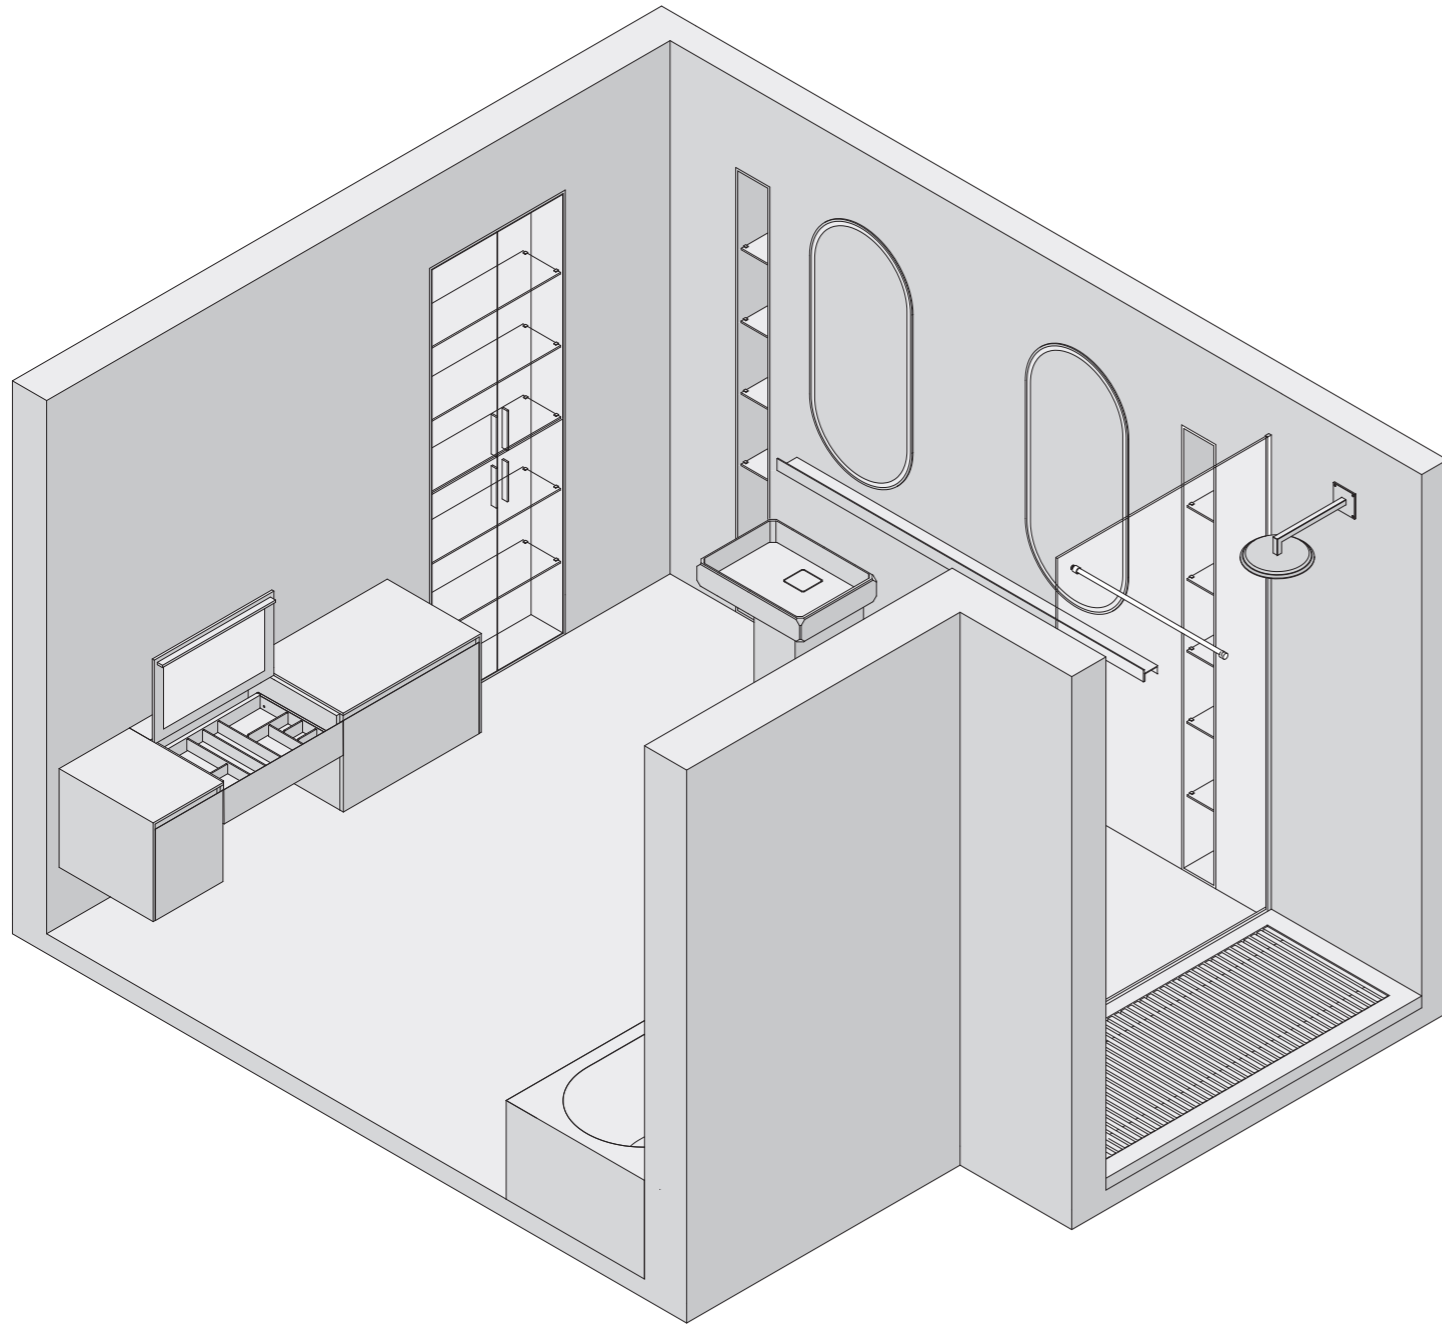

MOBILI - CABINETS
SLIMLINE WITH COIFFEUSE
BOISERIE GLASS

SLIMLINE + COIFFEUSE

WHITE STONAGE STRUCTURE + MAT LACQUERING : WHITE
WHITE STONAGE + LACCATO OPACO - WHITE STONAGE + MAT LACQUAGE - WHITE
STONAGE + MATTE LACKIERUNG - WHITE STONAGE + LACADO OPACO
2000 x 550 x H 500 mm
78"74 x 22" x H 20"

NICHE

WHITE OAK
ROVERE BIANCO - CHENE BLANC - EICHE
WEISS - ROBLE BLANCO
200 X 250 x H 2200 mm
7"87 x 9"84 x H 86"61

BOISERIE GLASS

WHITE OAK
ROVERE BIANCO - CHENE BLANC - EICHE
WEISS - ROBLE BLANCO
800 x 250 x H 2200 mm
31"50 x 9"84 x H 86"61

TOWER KEPLERO

PORCELAIN STONWARE: STATUARIO LUX L.
GRES - GRÉS CÉRAME - STEINZEUG - GRÉS PORCELANICO
600 x 450 x H 900 mm
23"62 x 17"72 x H 35"43

MIRR FORUM SABLÉ

600 x 35 x H 1300 mm
23"62 x 1"38 x H 51"18