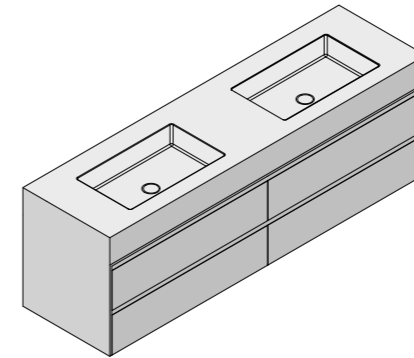

WASHBASIN DESK 60 SYSTEM DOUBLE

2000 x 550 x H 150 mm
78"74 x 21"65 x H 5"91

LINE + TOWEL HOLDER HOLE

550 x 100 x H 60 mm
21"65 x 3"94 x H 2"36

MIRR REVERSE HORIZONTAL

2000 X 135 x H 900 mm
78"74 x 5"31 x H 35"43