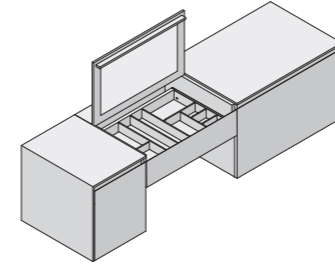

ACCESSORIO - ACCESSORY  
**CONTAINER**

MOBILI - CABINETS  
SLIMLINE WITH COIFFEUSE  
BOISERIE GLASS

**SLIMLINE + COIFFEUSE**

**WHITE STONAGE STRUCTURE + MAT LACQUERING : WHITE**  
 WHITE STONAGE + LACCATO OPACO - WHITE STONAGE + MAT LACQUAGE - WHITE  
 STONAGE + MATTE LACKIERUNG - WHITE STONAGE + LACADO OPACO  
 2000 x 550 x H 500 mm  
 78"74 x 22" x H 20"