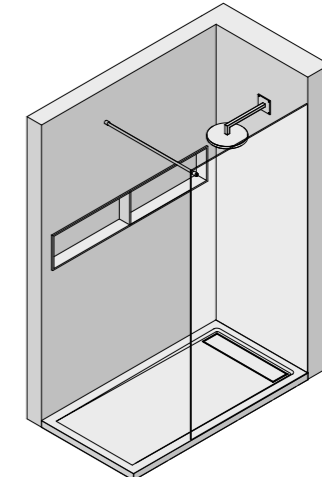

"WALK IN" SHOWER : ST.502

METRO

1800 x 900 x H 60 mm
70"87 x 35"43 x H 2"36

SOLID SHOWER ROUND

535 X 300 x H 110 mm
21" x 12" x H 4"

SERVETTO

600 x H 1900 mm
23"62 x H 74"80

CONTAINER

1600 X 100 x H 300 mm
62"99 x 3"94 x H 11"81

MIRR SLIM ROUND

1200 x 35 x H 900 mm
47"24 x 1"38 x H 35"43

PROVENCE TABLE PLANE

WHITE STONAGE STRUCTURE + MAT LACQUERING : FANGO
WHITE STONAGE + LACCATO OPACO - WHITE STONAGE + MAT LACQUAGE - WHITE
STONAGE + MATTE LACKIERUNG - WHITE STONAGE + LACADO OPACO
1200 x 550 x H 720 mm
47"24 x 21"65 x H 28"35