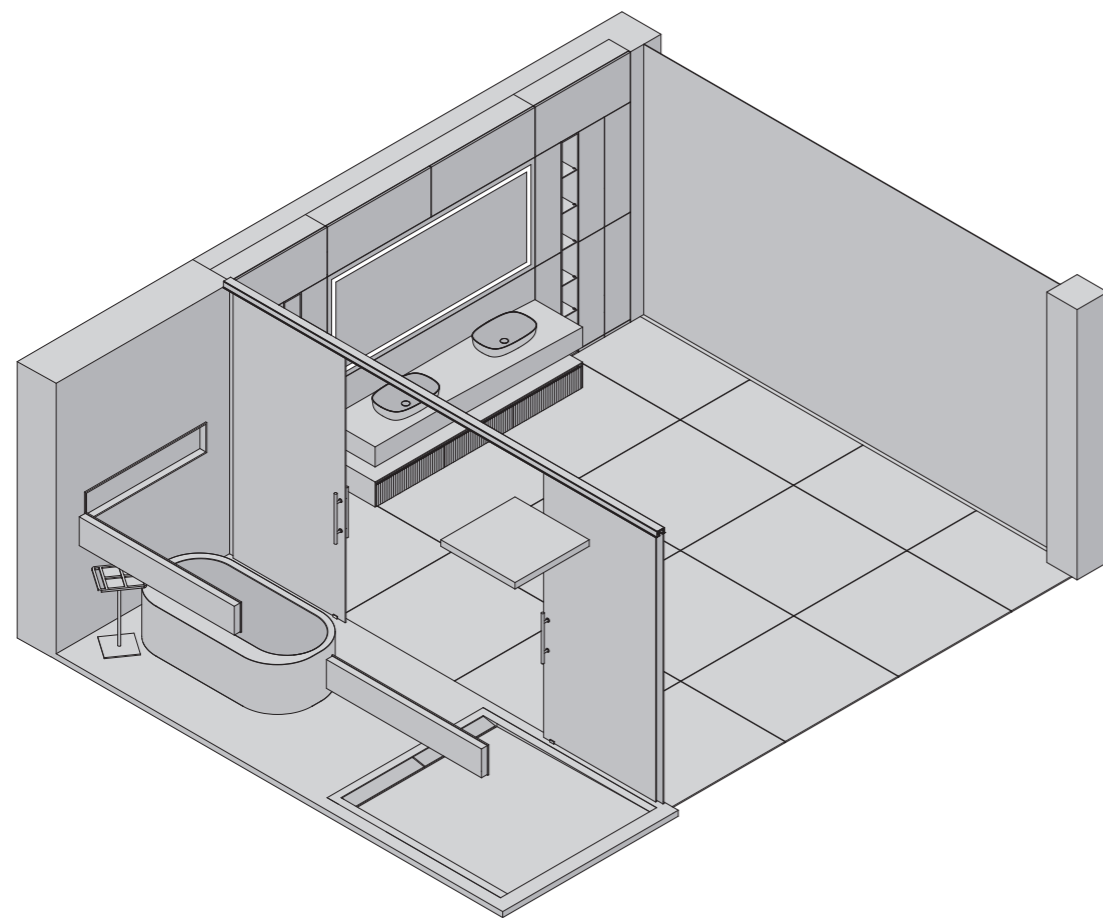

SOFFIONE - SHOWER HEAD
SQUARE SHOWER

PIATTO DOCCIA - SHOWER TRAY
UNIQUE

ACCESSORIO - ACCESSORY
CONTAINER