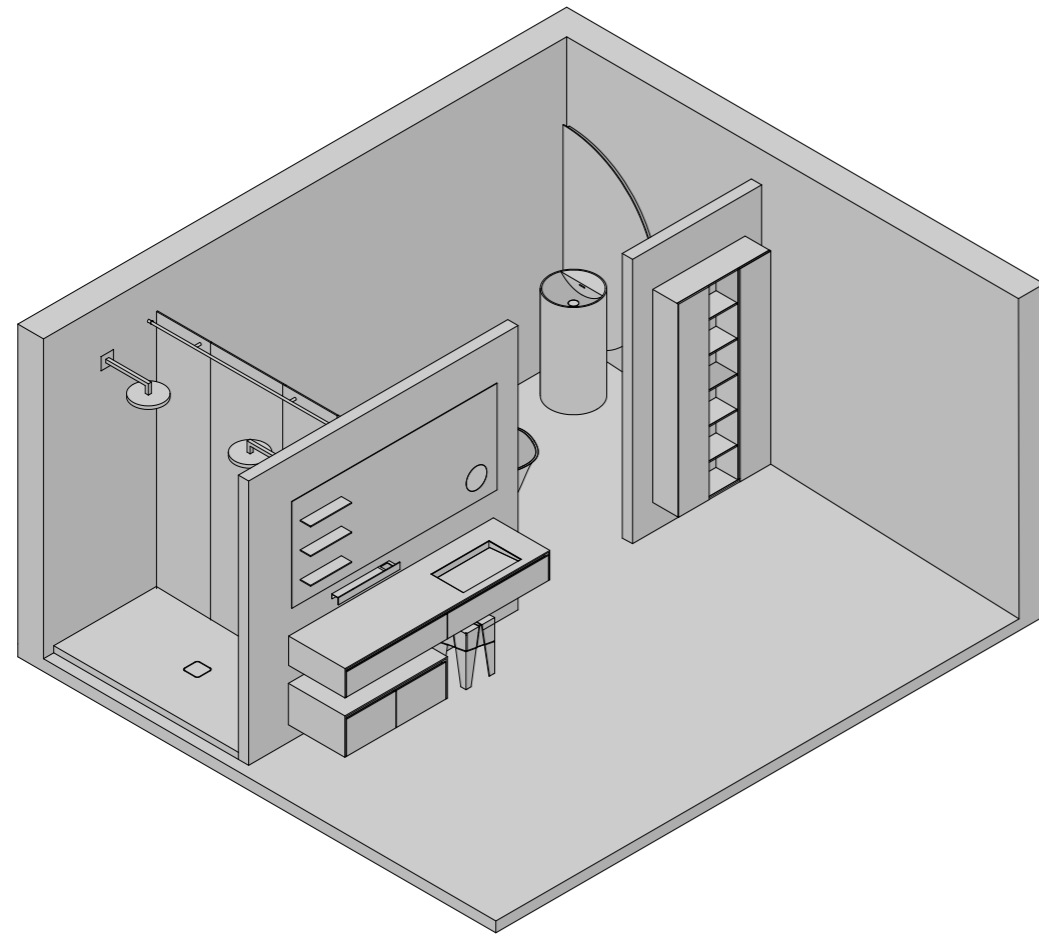

PIATTO DOCCIA - SHOWER TRAY
MINIMUM

VASCA - BATHTUB
GRACE

SANITARI - SANITARY WARE
WTONDO RIMLESS
BTONDO

LAVABO - WASHBASIN
TOWER STEP

ACCESSORIO - ACCESSORY
LINE

SPECCHIO - MIRROR
MOON LED

VASCA - BATHTUB
GRACE