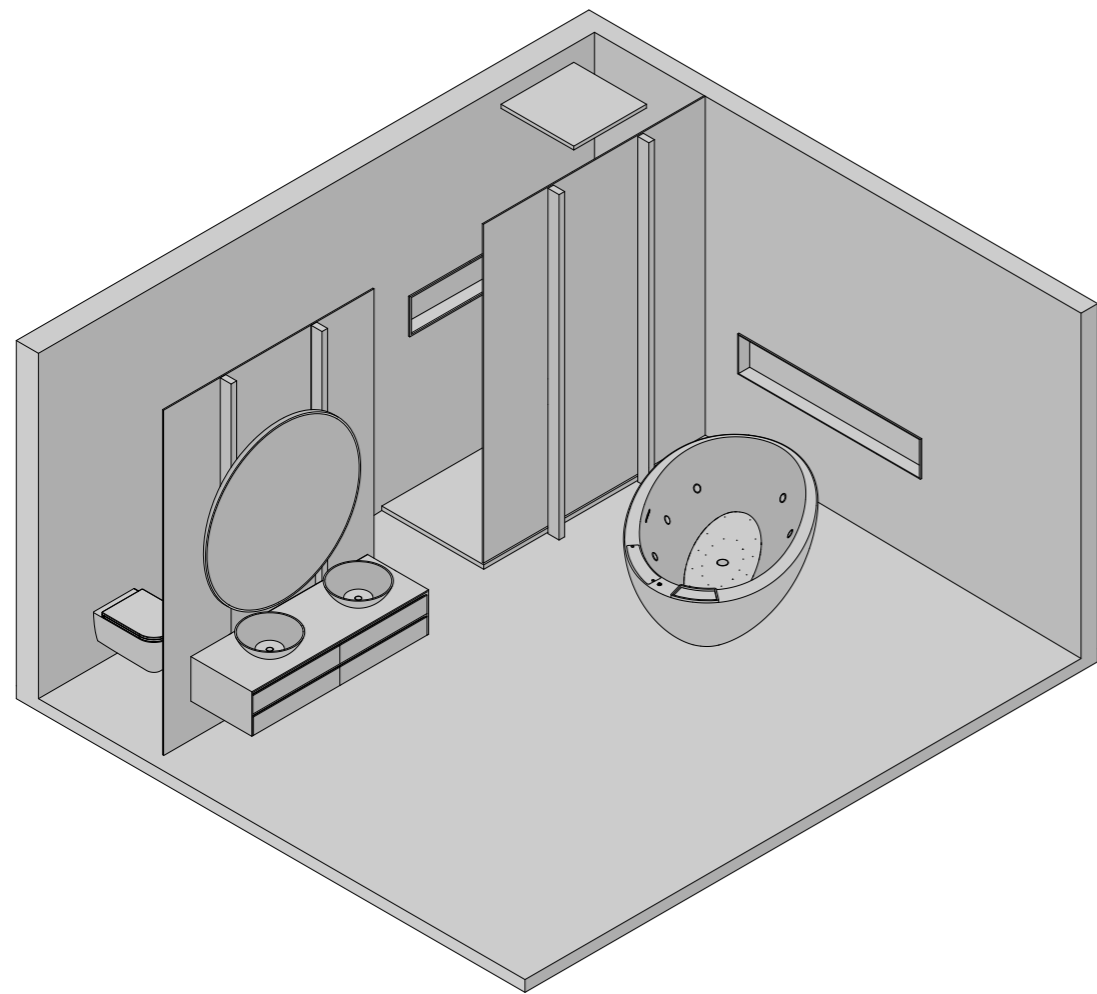

LAVABO - WASHBASIN
GOLD4

SPECCHIO - MIRROR
MIRR SLIM

MOBILE - CABINET
VICTORIA

VICTORIA

STONEWARE : REVE PERLE + TABACCO OAK
GRÉS + ROVERE TABACCO - GRÉS CÉRAME + CHÊNE
TABAC - STEINZEUG + TABAKBRAUNE EICHE - GRÉS
PORCELANICO + DURMAST TABACO
1600 x 550 x H 550 mm
63" x 22" x H 22"

WASHBASIN GOLD 4

Ø 450 x H 160 mm
18" x H 6"