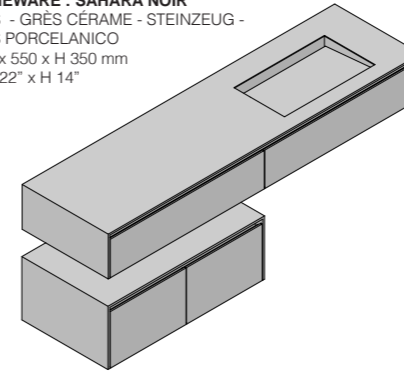

SPECCHIO - MIRROR
MOON LED

VASCA - BATHTUB
GRACE

VICTORIA
STONEWARE : SAHARA NOIR
GRÈS - GRÈS CÉRAME - STEINZEUG -
GRÈS PORCELANICO
2000 x 550 x H 250 mm
79" x 22" x H 10"

VICTORIA
STONEWARE : SAHARA NOIR
GRÈS - GRÈS CÉRAME - STEINZEUG -
GRÈS PORCELANICO
1000 x 550 x H 350 mm
39" x 22" x H 14"