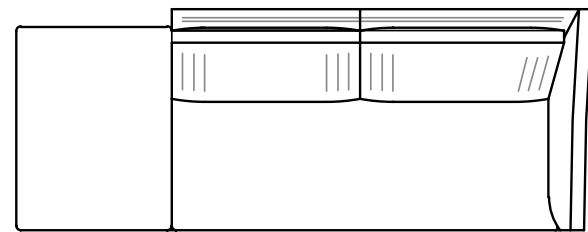

↗ 260 cm ↘ 100 cm

code EK08 + EK09

Skid Pouf

↗ 120 cm ↘ 120 cm

code EK03

Slab Plus

Structure Sofa - Structure Sofa ego

Alfie