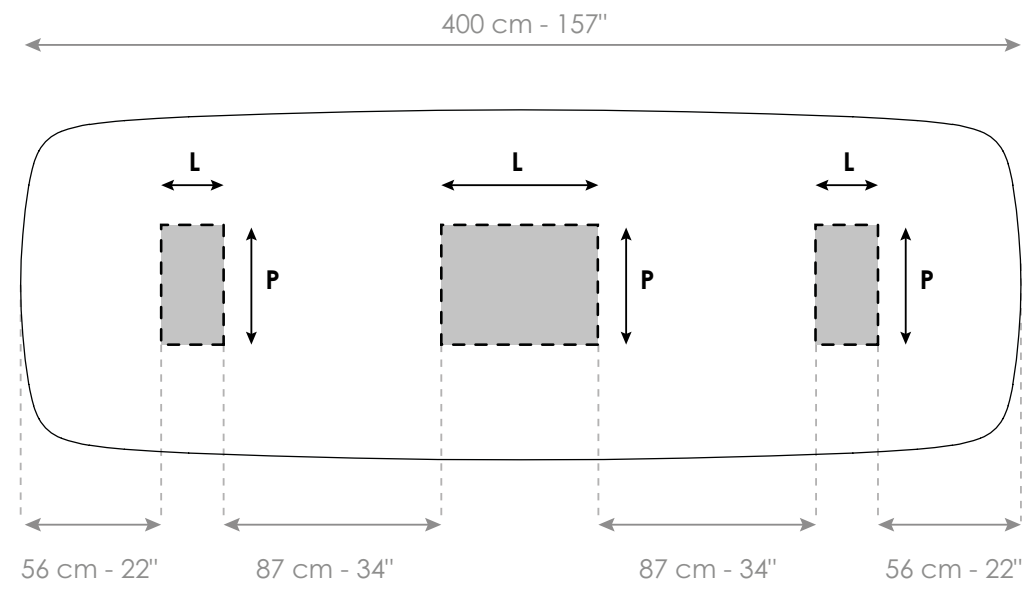

∅ 70 - 90 - 100 cm

Office set-up for **Geometric Table 400 - Mellow 400**

 400 cm

Liam

by Sergio Bicego

Panorama New

by Fabrice Berrux

Cross lounge chair