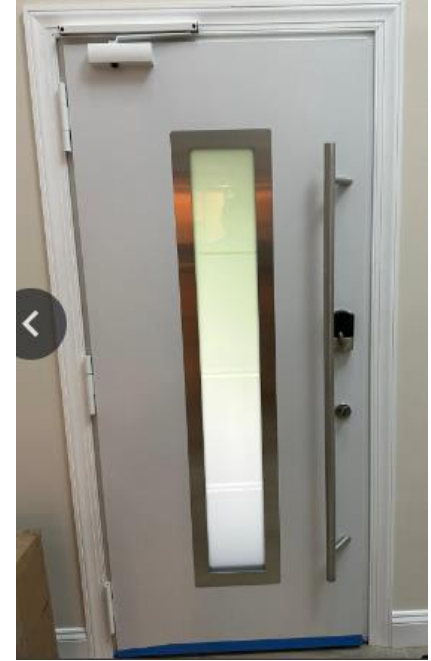

Thermal insulation: 2 thermal breaks (by wooden bars), high-density weatherproof polystyrene foam, glued laminated bar.

BELLDINNI

Exterior doors: **Argos, Aura, Zephyr**

Features

Slab material: Zinc-galvanized steel

Glass type: Tempered, safety, translucent frosted glass with silk-screen printing with ceramic inks.

Hinges with 3d-adjustment

Pre-hung unit ready for installation. Factory packing on pallet. Door delivered without installed hardware (handles, door closer, lock cylinder)

Opening:

Height: 82 ⁹/₃₂" (2090 mm) - 85 ³/₁₆" with casings

Width: 39" (991 mm) - 44 ¹/₂" with casings

Wall thickness: 2 ¹¹/₁₆" (no casings), 4 ¹³/₁₆" (with fully Inserted casings), 10 ¹/₈" (with fully extracted casings)