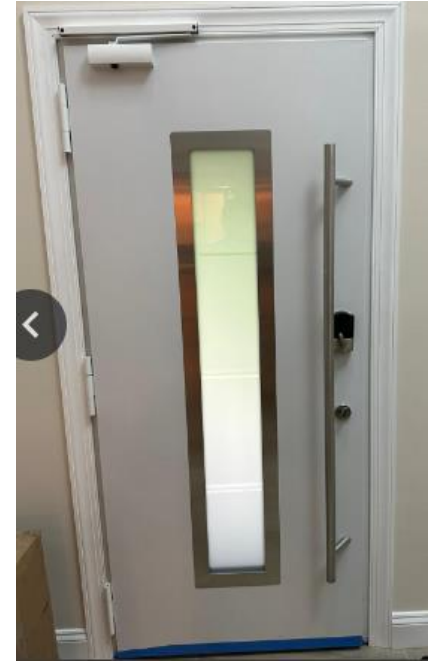

BELLDINNI

Exterior doors: **Argos, Aura, Zephyr**

Features

We make precut for deadbolt (competitors, such as United Porte, don't have this option).

Door closer - helps to keep the door shut (competitors, such as United Porte, don't have this option).

Sealing: Double loop seal (one part on the frame, one on the slab) + brush seal on the bottom

Thermal insulation: 2 thermal breaks (by wooden bars), high-density weatherproof polystyrene foam, glued laminated bar.