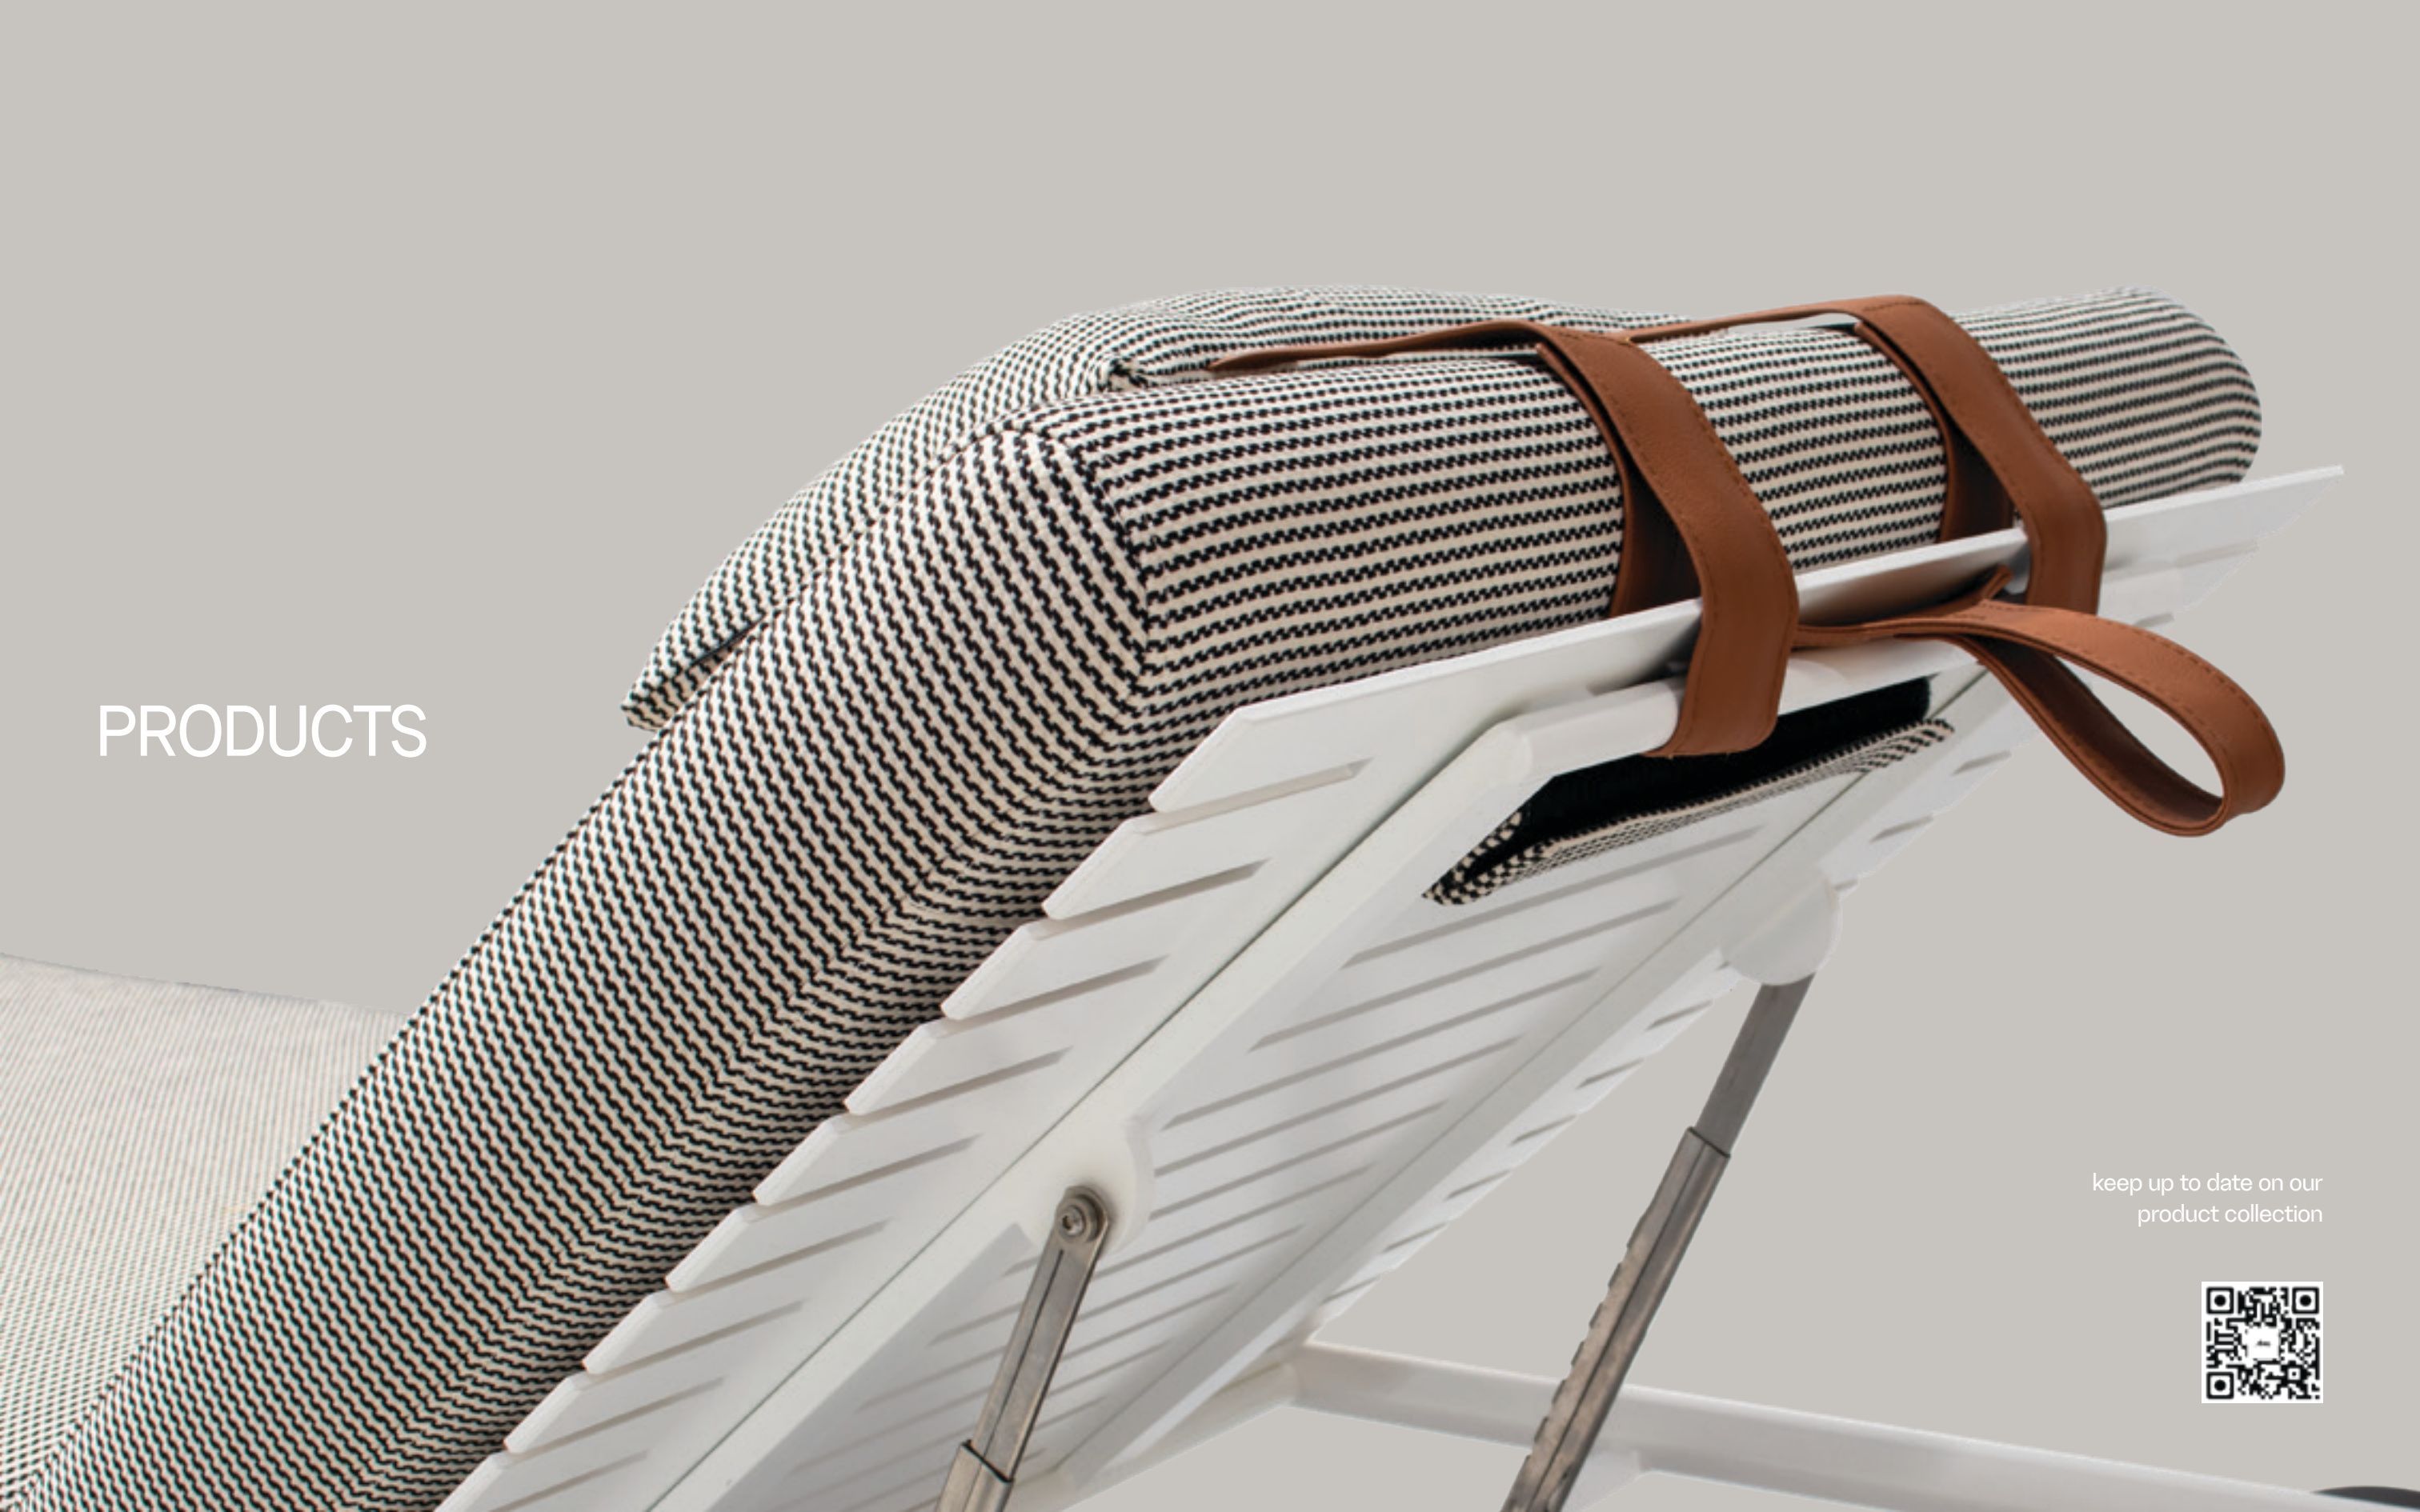

PRODUCTS

keep up to date on our
product collection