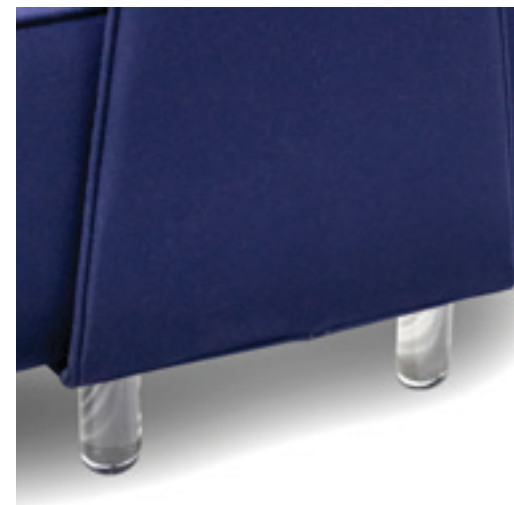

MO

modular sofa

sofá modular

The Mo modular sofa is a contemporary and versatile piece of furniture that offers both style and flexibility.

As the name suggests, this sofa is modular, meaning it can be arranged and re-arranged to suit different living spaces and preferences.

O sofá modular Mo é uma peça de mobiliário contemporânea e versátil que se destaca pelo estilo e flexibilidade que concede aos espaços. Como o nome sugere, é modular, o que significa que pode ser organizado para se adequar a diferentes espaços e preferências.