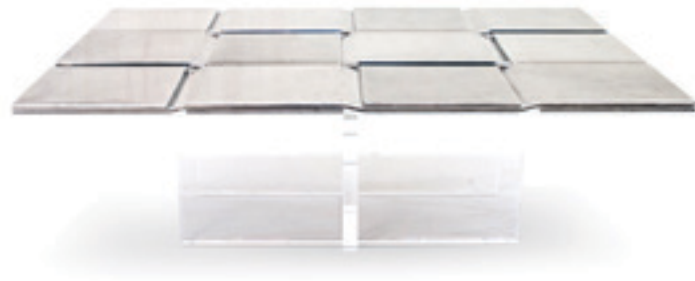

MO

center table

mesa de centro

The distinctive metal surface along with the easily blended acrylic structure make the Mo center table a promise of a contemporary outdoor environment, free of constraints or limits.

Uma superfície de metal distinta que harmoniosamente se mistura com uma estrutura de acrílico, fazendo da mesa de centro Mo uma aposta acertada para um exterior contemporâneo, livre de restrições ou limites.

dining table

mesa de jantar