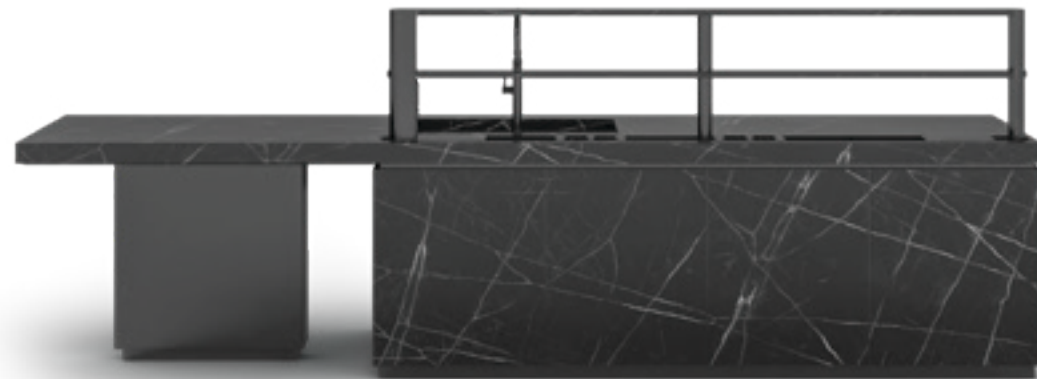

SENSES

kitchen

cozinha

Highlights 32

With the usual high-performance materials and a modern design, this kitchen was designed to adapt to different spaces and needs, due to the possibility of adding or removing accessories and modules. Available in different combinations of metallic finishes and marbles.

Com os habituais materiais de alta performance de exterior e com um design moderno de linhas retas, esta cozinha foi idealizada para se adaptar aos espaços e necessidades de cada cliente. Podendo acrescentar e retirar acessórios e módulos. Disponível em diferentes combinações de acabamentos metálicos e mármore.