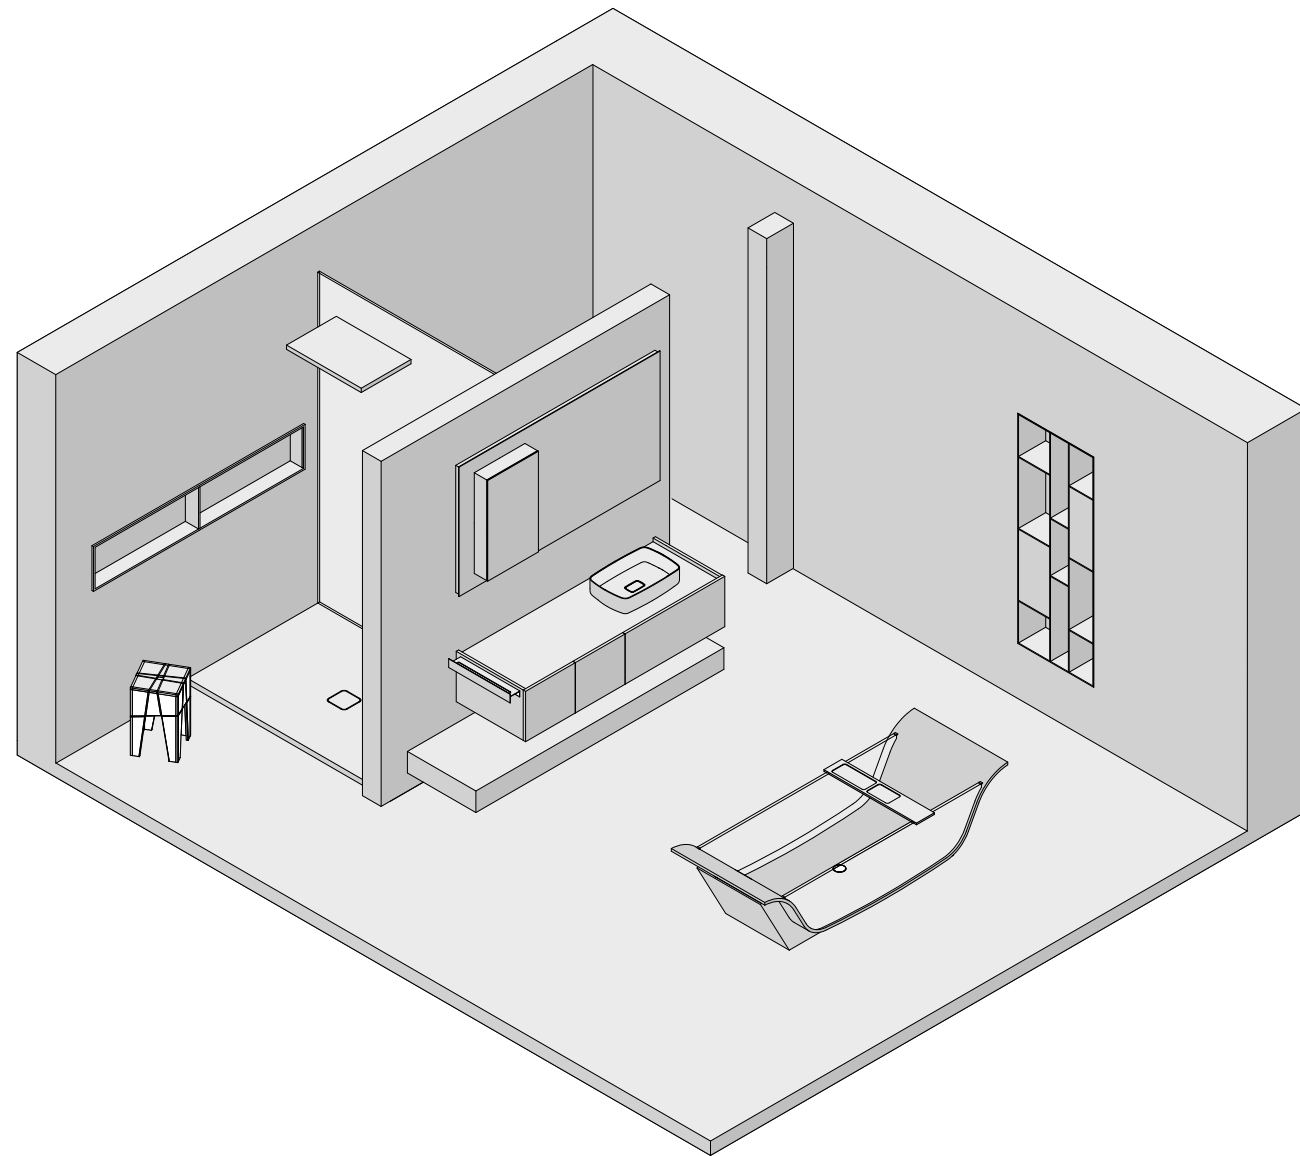

SPECCHIO - MIRROR
MIRR SLIM ELIPSE

LAVABO - WASHBASIN
EVOQUE TOWER

ACCESSORIO - ACCESSORY
**LINE
SERVETTO**