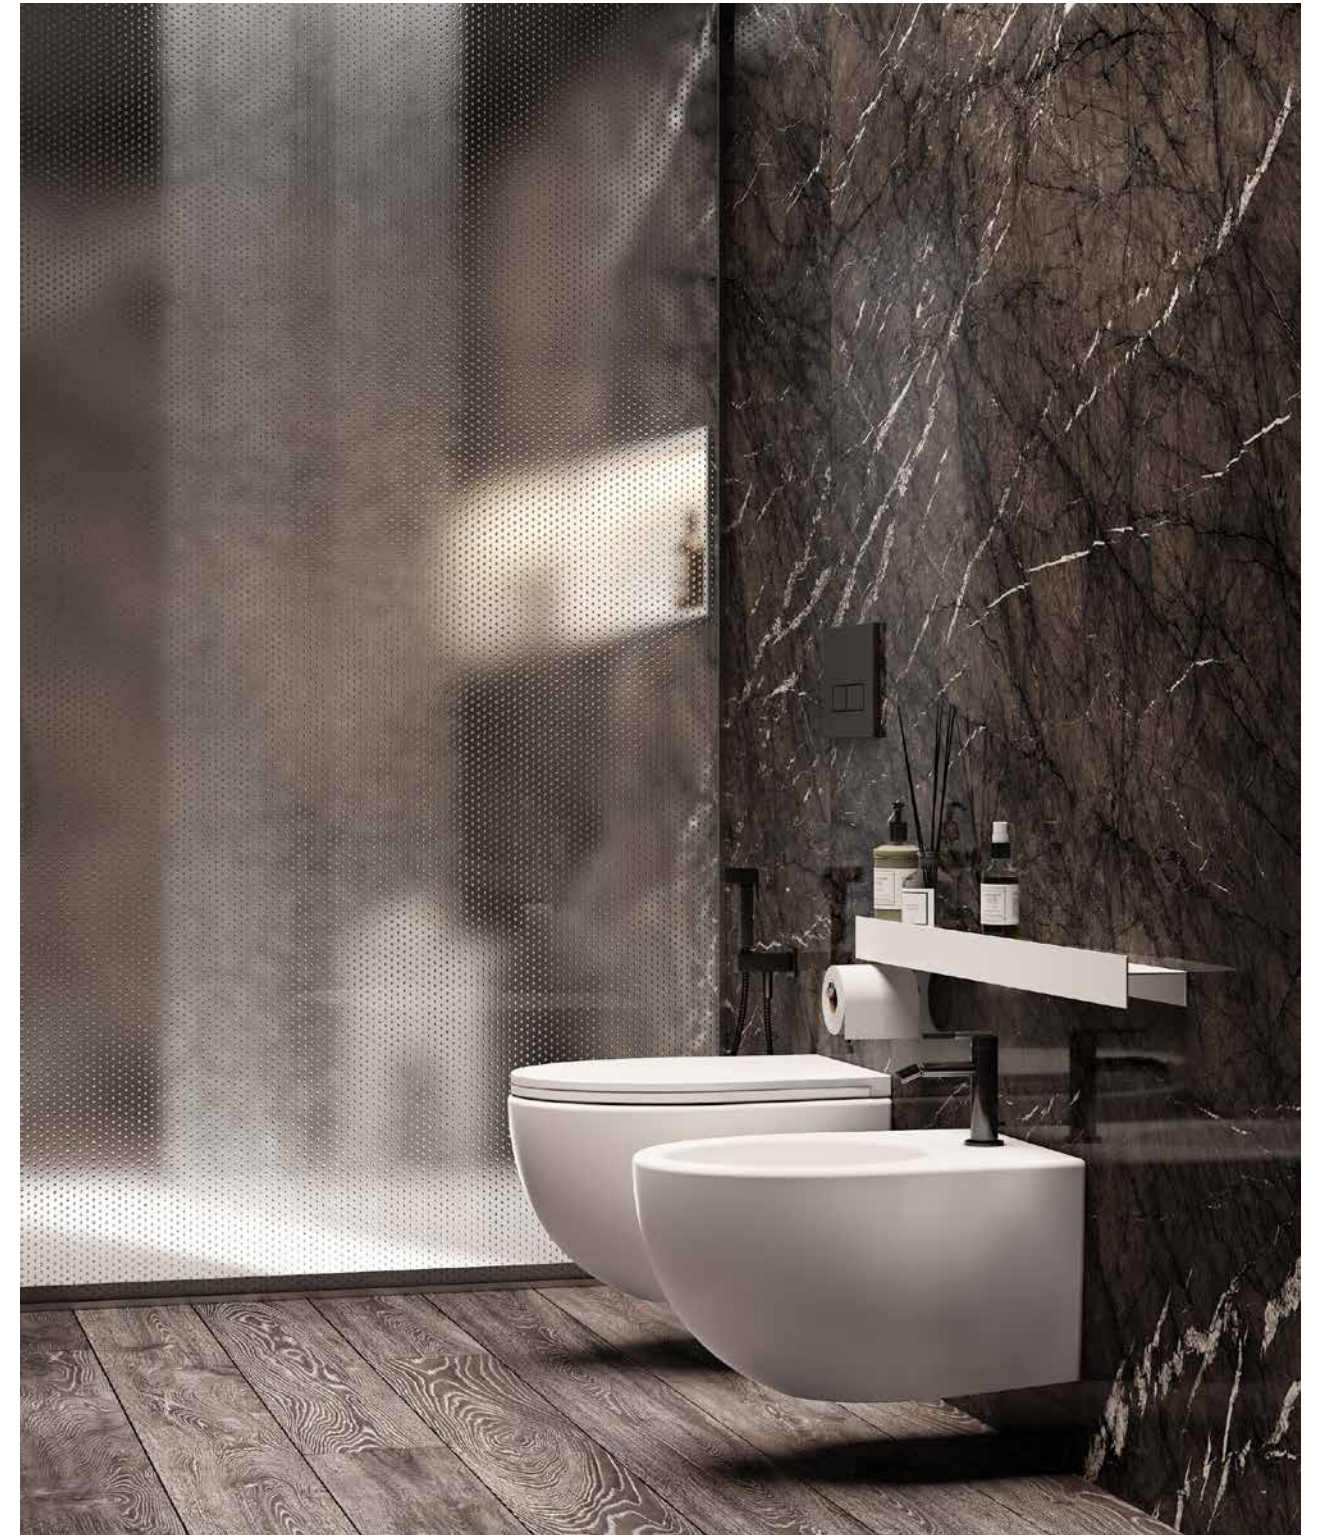

ACCESSORIO - ACCESSORY
LINE

VASCA - BATHTUB
CHAISE LONGUE VITRÉ

VASCA - BATHTUB
CHAISE LONGUE VITRÈ

SPECCHIO - MIRROR
MIRR SLIM ELIPSE

LAVABO - WASHBASIN
EVOQUE TOWER

ACCESSORIO - ACCESSORY
**LINE
SERVETTO**