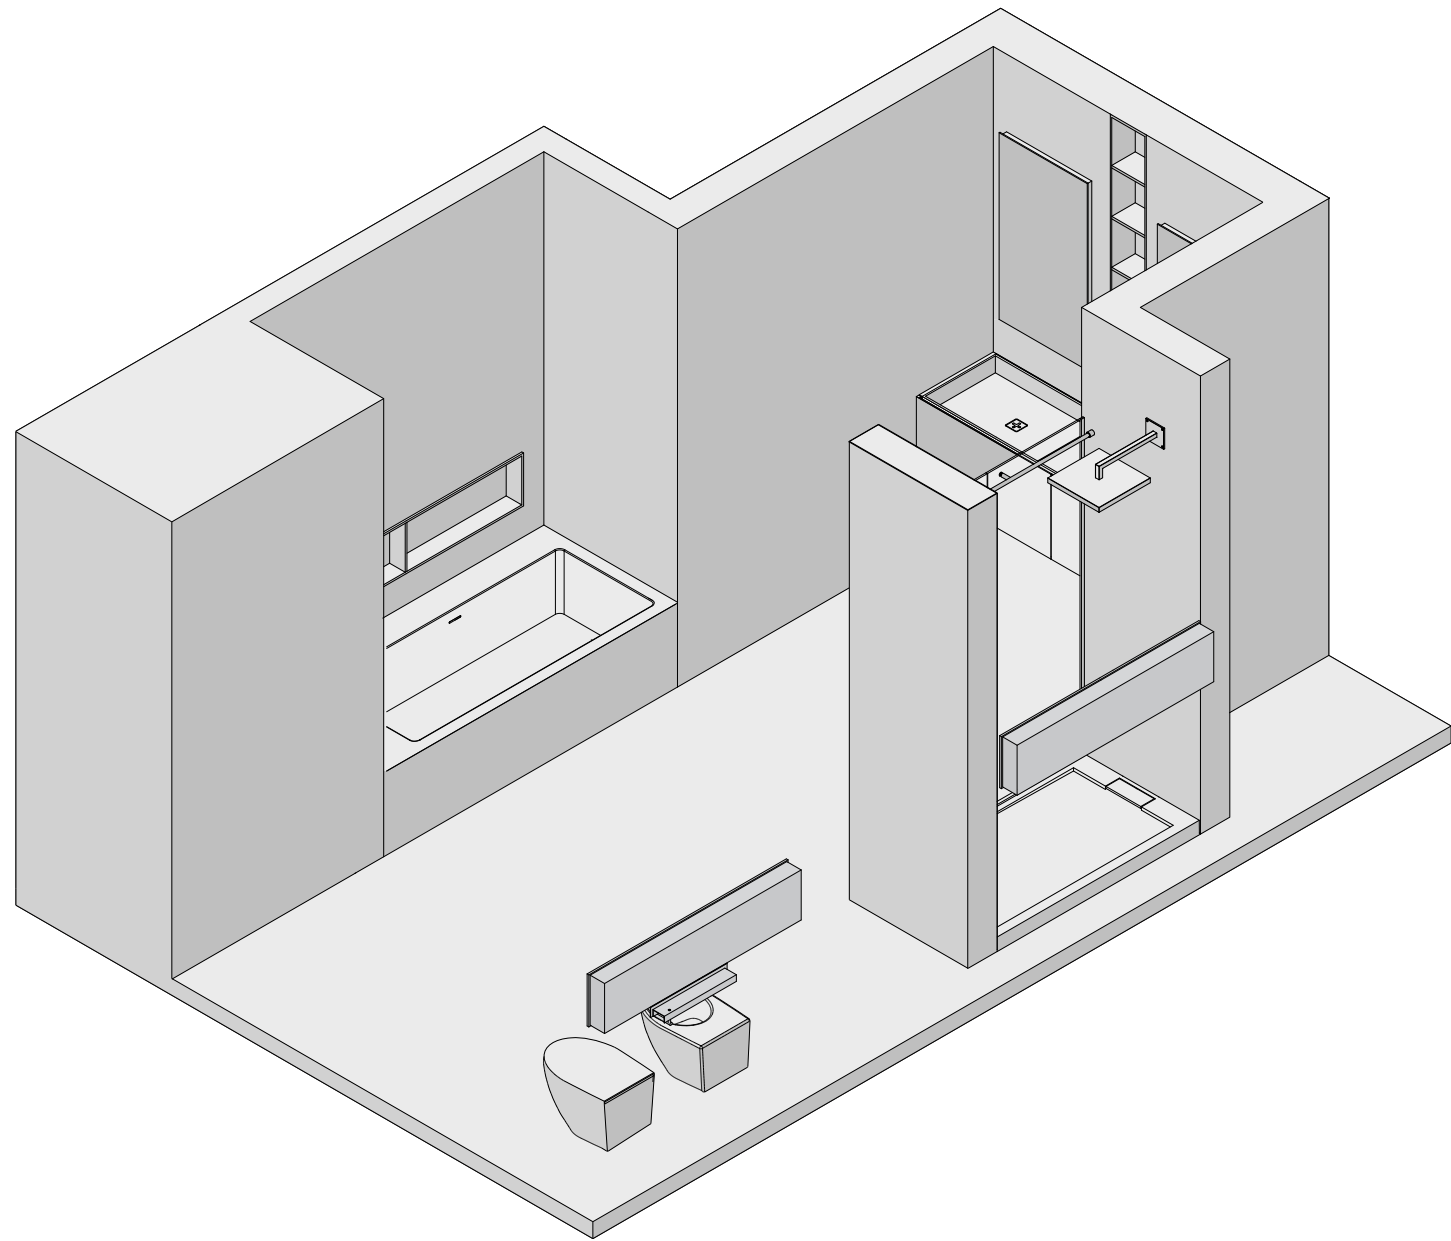

SPECCHIO - MIRROR
MIRR SLIM SQUARE

MOBILE - CABINET
EDITION

SOFFIONE - SHOWER HEAD
SOLID SHOWER FLAT

BOX DOCCIA - CABIN SHOWER
ST.103

ACCESSORIO - ACCESSORY
CONTAINER

PIATTO DOCCIA - SHOWER TRAY
SHOWER CASE