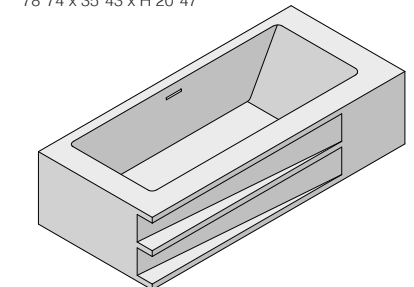

REVERSE CABINET SPECIAL
900 X 250 x H 1800 mm
35"43 x 9"84 x H 70"87