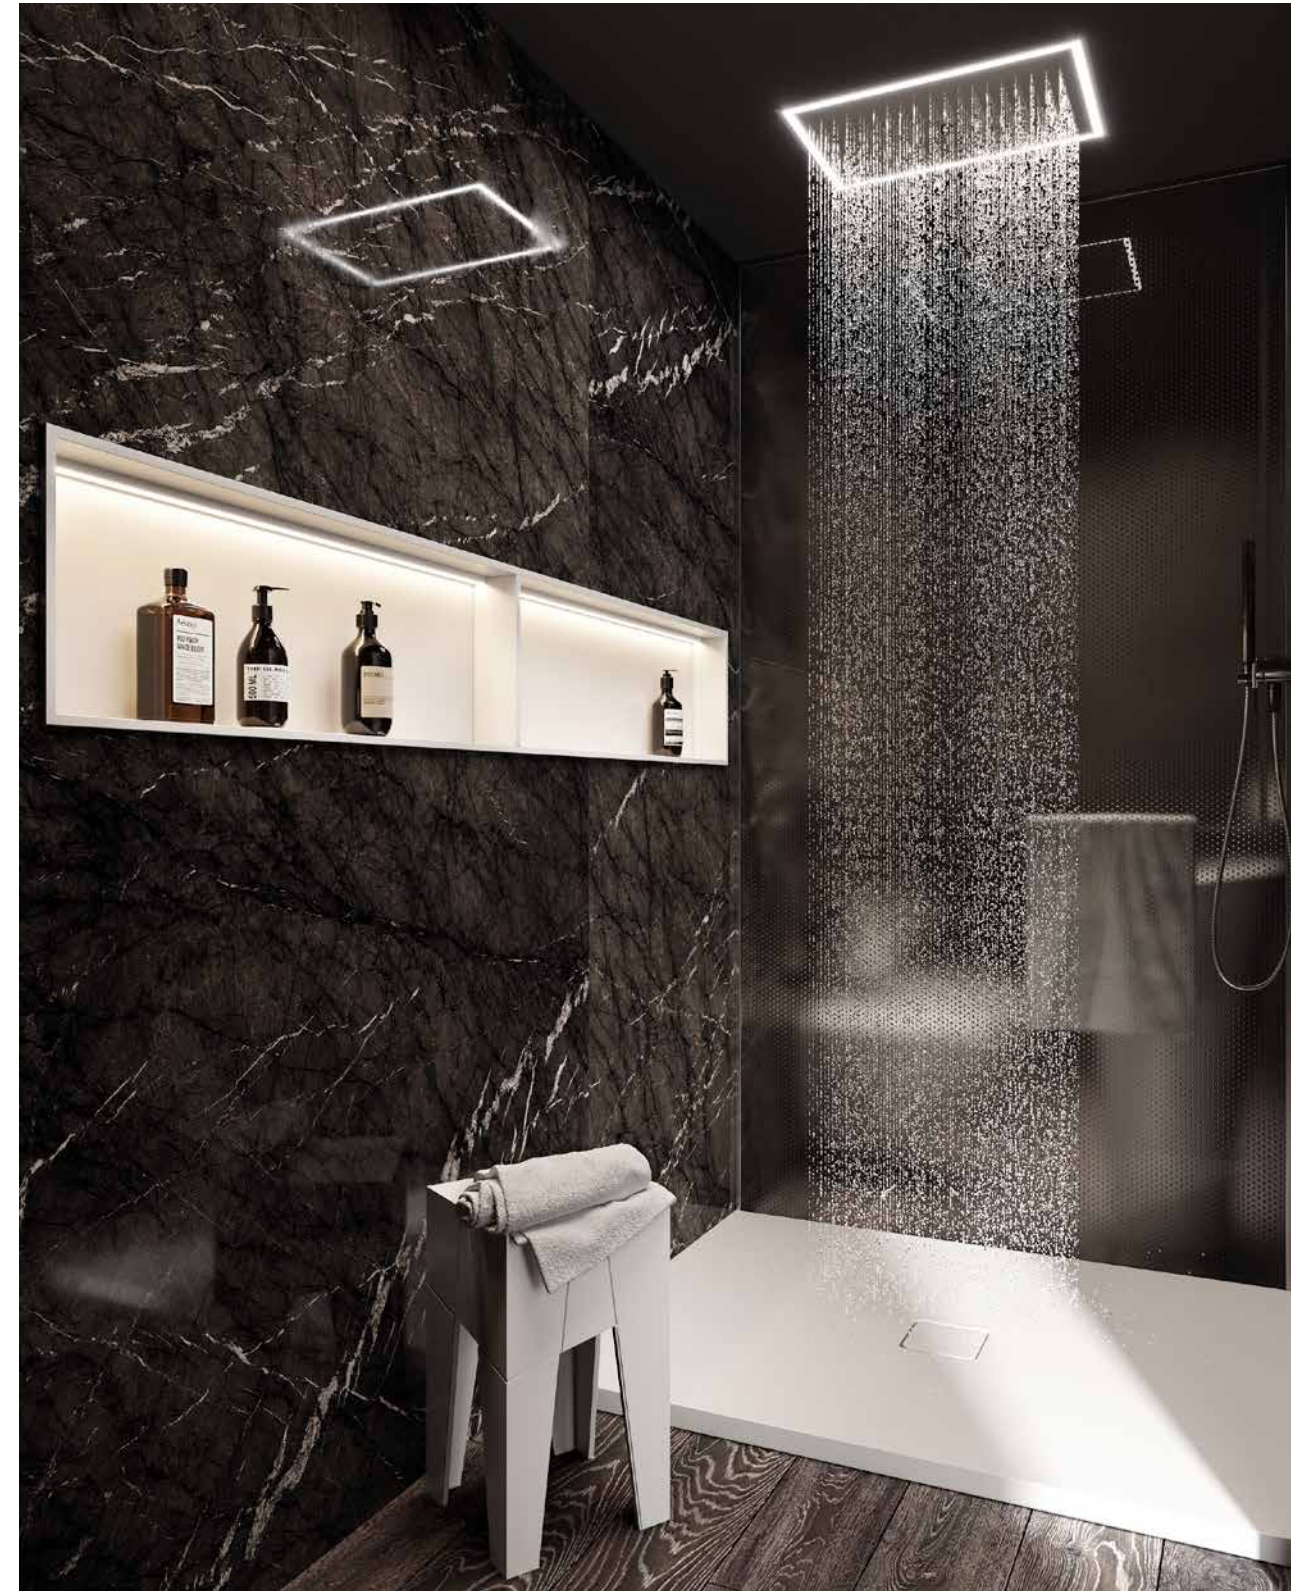

BTONDO
 530 x 360 x H 420 mm
 21" x 14" x H 17"

SPECCHIO - MIRROR
MIRR IN MIRROR SINGLE

LAVABO - WASHBASIN
NINFEA 1

MOBILE - CABINET
EDITION

ACCESSORIO - ACCESSORY
LINE

SOFFIONE - SHOWER HEAD
SQUARE SHOWER