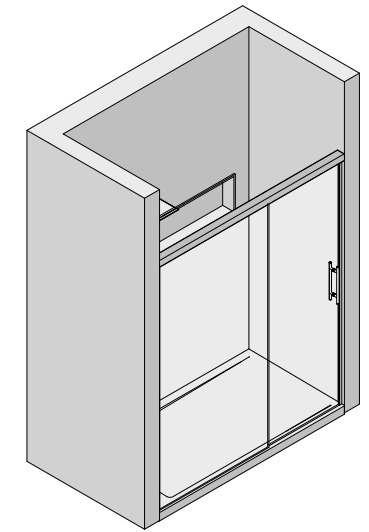

PIATTO DOCCIA - SHOWER TRAY
SHOWER CASE

ACCESSORI - ACCESSORIES
**CONTAINER
SERVETTO**

MIRR UV LINE SABLÈ
1800 x 900 x H 500 mm
70°87 x 35°43 x H 19°69

SQUARE BIG + LED
+ WATERFALL
1400 x 2500 X H 500
55°12 x 98°43 X H 19°69

CONTAINER
1900 x 80 x H 300 mm
74°80 x 3°15 x H 11°81

SHOWER CABIN WITH SLIDING DOOR: BX. 203 LITE S

SHOWER CASE
1750 x 900 x H 72 mm
68°90 x 35°43 x H 2°83