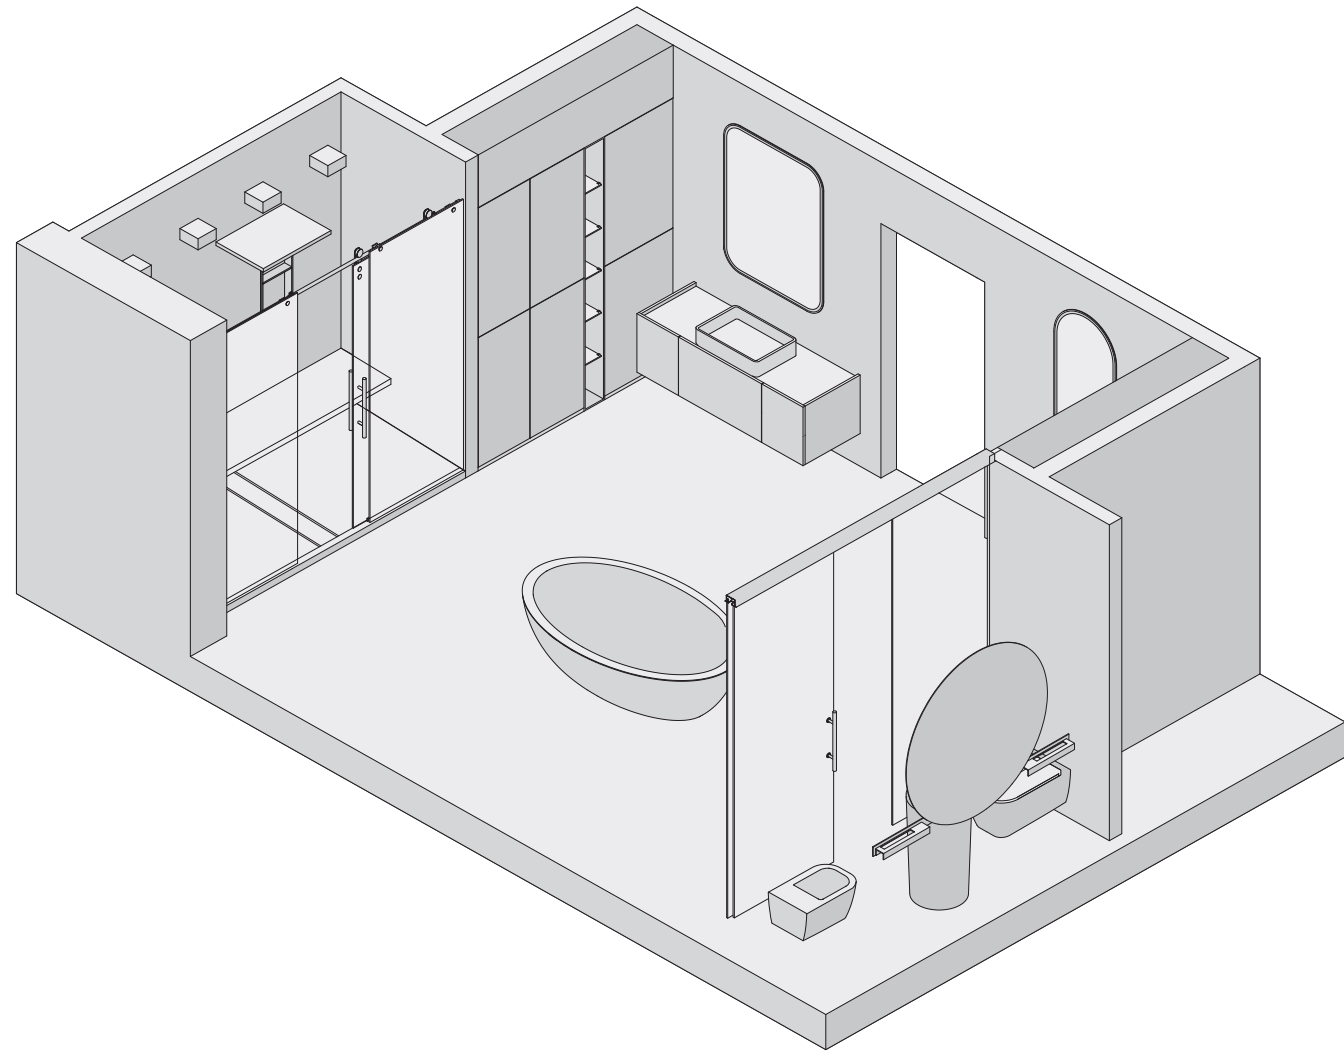

EDITION

TOP MARBLE: GREY STONE + MAT LACQUERING : AVOCADO
TOP MARMO+LACCATO OPACO - TOP MARBRE+MAT LACQUAGE - TOP MARMOR+MATTE LACKIERUNG - TOP MARMOL+LACADO OPACO
1600 x 550 x H 500 mm
62"99 x 21"65 x H 19"69

WASHBASIN JUMP 2

600 x 400 x H 150
23"62 x 15"75 x H 5"91

EDITION

TOP MARBLE: GREY STONE + MAT LACQUERING : AVOCADO
TOP MARMO+LACCATO OPACO - TOP MARBRE+MAT LACQUAGE - TOP MARMOR+MATTE LACKIERUNG - TOP MARMOL+LACADO OPACO
1600 x 550 x H 500 mm
62"99 x 21"65 x H 19"69

WASHBASIN JUMP 3

Ø 450 x H 150
Ø 17"72 x H 5"91

STEP TOWER

Ø 440 x H 870 mm
Ø 17"32 x H 34"25

NICHE V + LED

MAT LACQUERING : AVOCADO
LACCATO OPACO - MAT LACQUAGE - MATTE LACKIERUNG - LACADO OPACO
200 X 250 x H 2200 mm
7"87 x 9"84 x H 86"61

SHOWER CABIN ST.203

POLIS

2500 x 1200 x H 60 mm
98"43 x 47"24 x H 2"36

EMERALD

1800 x 1150 x H 550 mm
70"87 x 45"27 x H 21"65

SQUARE SHOWER + LED

+ SHOWER IN SHOWER
650 x 450
25"59 x 17"72

SQUARE SHOWER VERTICAL SHOWER

175 x 175
6"89 x 6"89

MIRR SLIM SABLÈ

900 x 35 x H 1200 mm
35"43 x 1"38 x H 47"24

MIRR FORUM SABLÈ

600 x 35 x H 1200 mm
23"62 x 1"38 x H 47"24

LINE ON MEASURE + TOWEL HOLDER HOLE

2000 x 100 x H 60 mm
78"74 x 3"94 x H 2"36

MIRR CIRCLE + LED

Ø 1400 x 35 mm
Ø 55"12 x 1"38

WQUADRO RIMLESS

550 x 360 x H 420 mm
22" x 14" x H 17"

BQUADRO

550 x 360 x H 420 mm
22" x 14" x H 17"