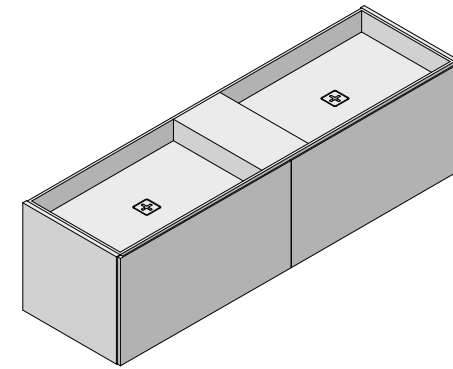

EDITION

MAT LACQUERING : CHAMPAGNE
LACCATO OPACO - MAT LACQUAGE - MATTE
LACKIERUNG - LACADO OPACO
1800 x 550 x H 500 mm
70°87 x 21°65 x H 19°69

WASHBASIN CANASTA

1800 x 550 X H 200 mm
70°87 x 21°65 x H 7°87

MIRR SLIM SQUARE + LED

600 x 35 x H 1100 mm
23°62 x 1°38 x H 43°31

NICHE V + LED

CANALETTO WALNUT
NOCE CANALETTO - NOYER CANALETTO -
CANALETTO NUSSHOLZ - NOGAL CANALETTO
250 x 250 x H 1800 mm
9°84 x 9°84 x H 70°87