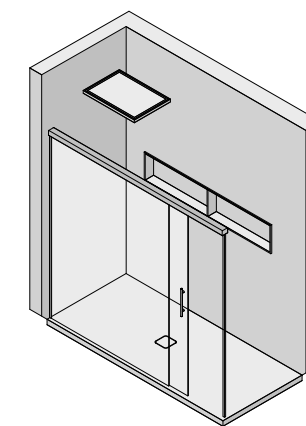

LINE + STAINLESS STEEL PAPER HOLDER
+ TOWEL HOLDER HOLE
800 x 100 x H 60 mm
31"50 x 3"94 x H 2"36

SHOWER CABIN WITH SLIDING DOOR: BX.203 LITE S

MINIMUM
2000 x 1000 x H 40 mm
78"74 x 39"37 x H 1"57