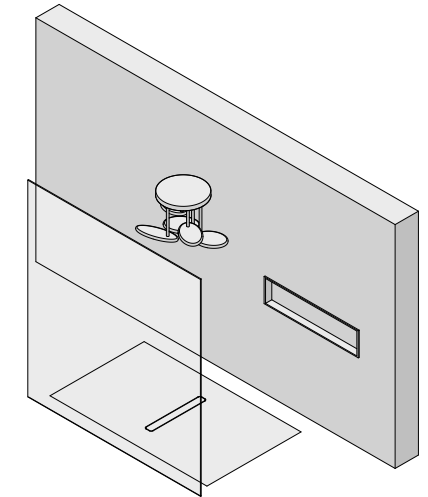

VASCA - BATHTUB
PLATINUM

SPECCHIO - MIRROR
REVERSE CABINET

FIX GLASS

VERVE
1200 x 2000 x H 35 mm
47"24 x 78"74 x H 1"37

**METEORA + SHOWER IN SHOWER
+ WATER ATOMIZER
+ WATERFALL**

800 x 550 x H 500 mm
31"50 x 21"65 x H 19"69

REVERSE CABINET

600 x 250 x H 1800 mm
23"62 x 9"84 x H 66"93

WTONDO RIMLESS

530 x 360 x H 420 mm
21" x 14" x H 17"

BTONDO

530 x 360 x H 420 mm
21" x 14" x H 17"