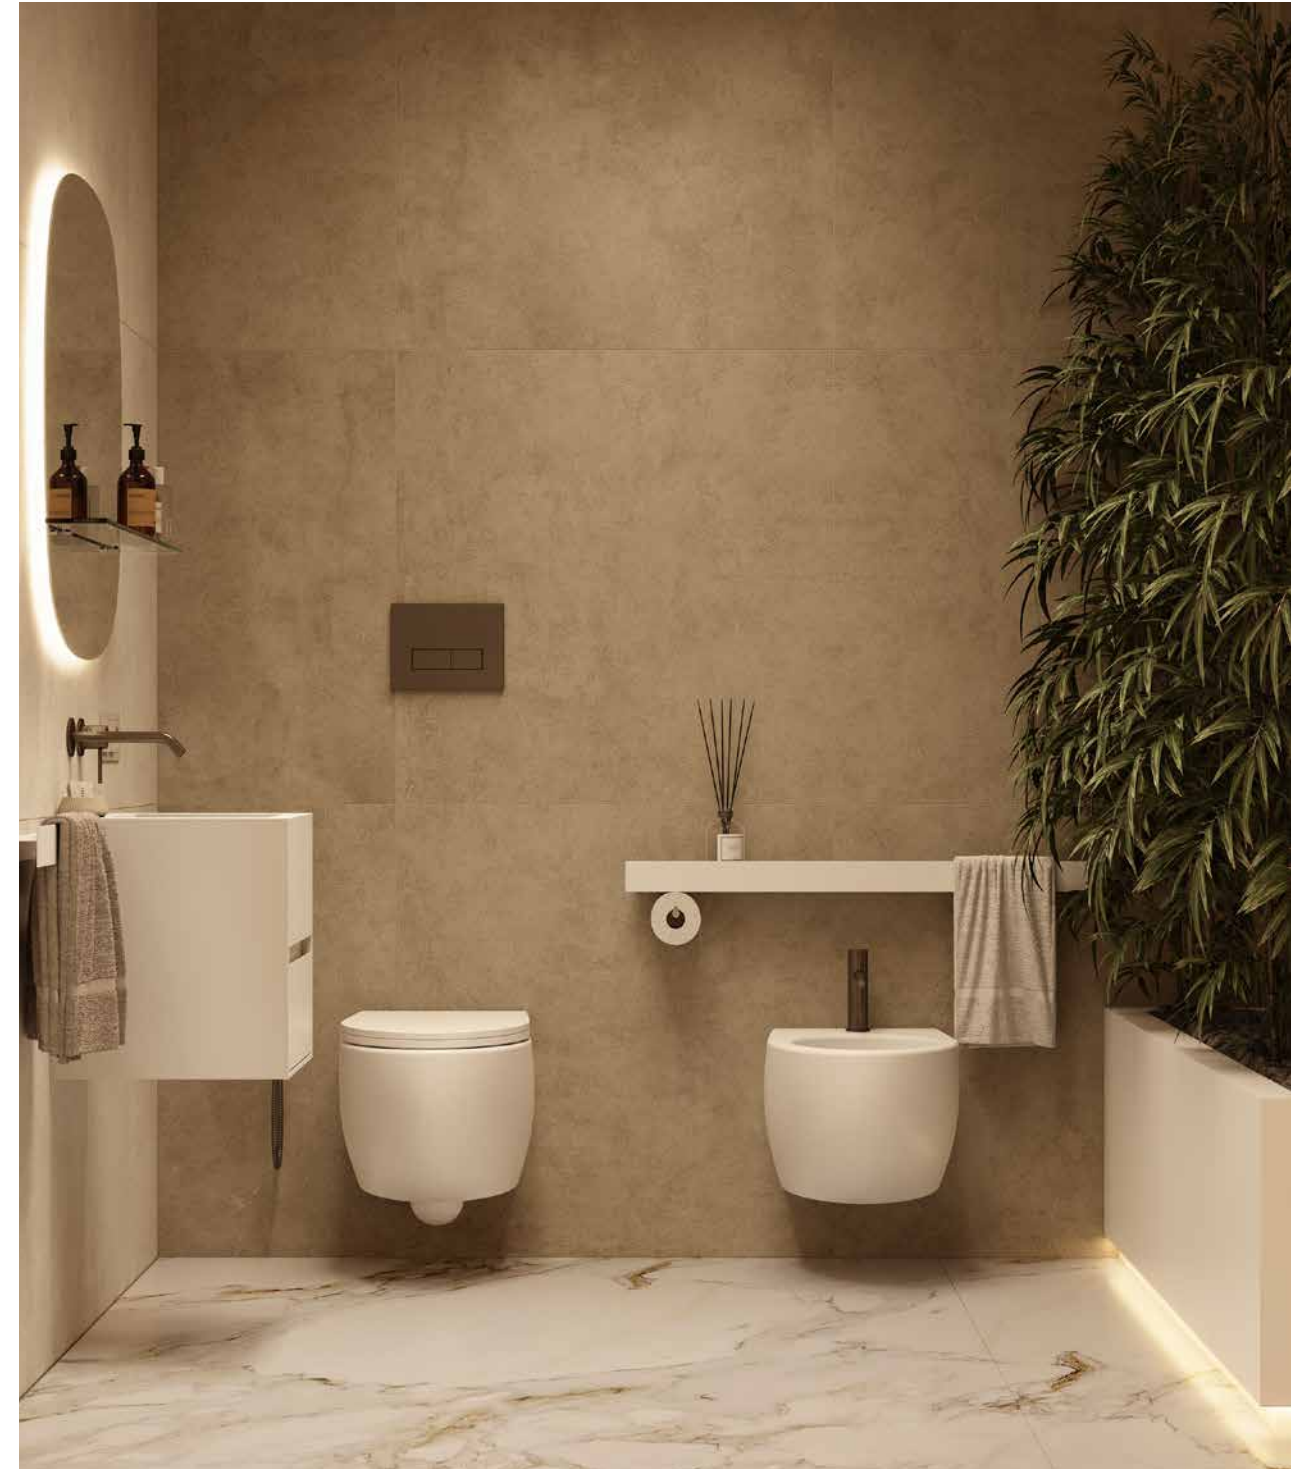

SOFFIONE - SHOWER HEAD
SHOWER WALL

BOX DOCCIA - "WALK IN" SHOWER CABIN
ST.502

PIATTO DOCCIA - SHOWER TRAY
ONE SHOWER

SPECCHIO - MIRROR
MIRR SHELF ROUND

LAVABO - WASHBASIN
CUBIC TECNO

ACCESSORI - ACCESSORIES
CONTAINER
LINE