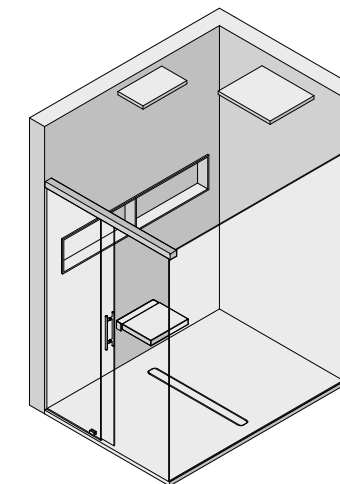

LINE + STAINLESS STEEL PAPER HOLDER
+ TOWEL HOLDER HOLE
800 x 100 x H 60 mm
31°50 x 3°94 x H 2°36

SHOWER CABIN WITH SLIDING DOOR: BX. 202 LITE S

VERVE
1300 x 1800 x H 35 mm
51°18 x 70°87 x H 1°38