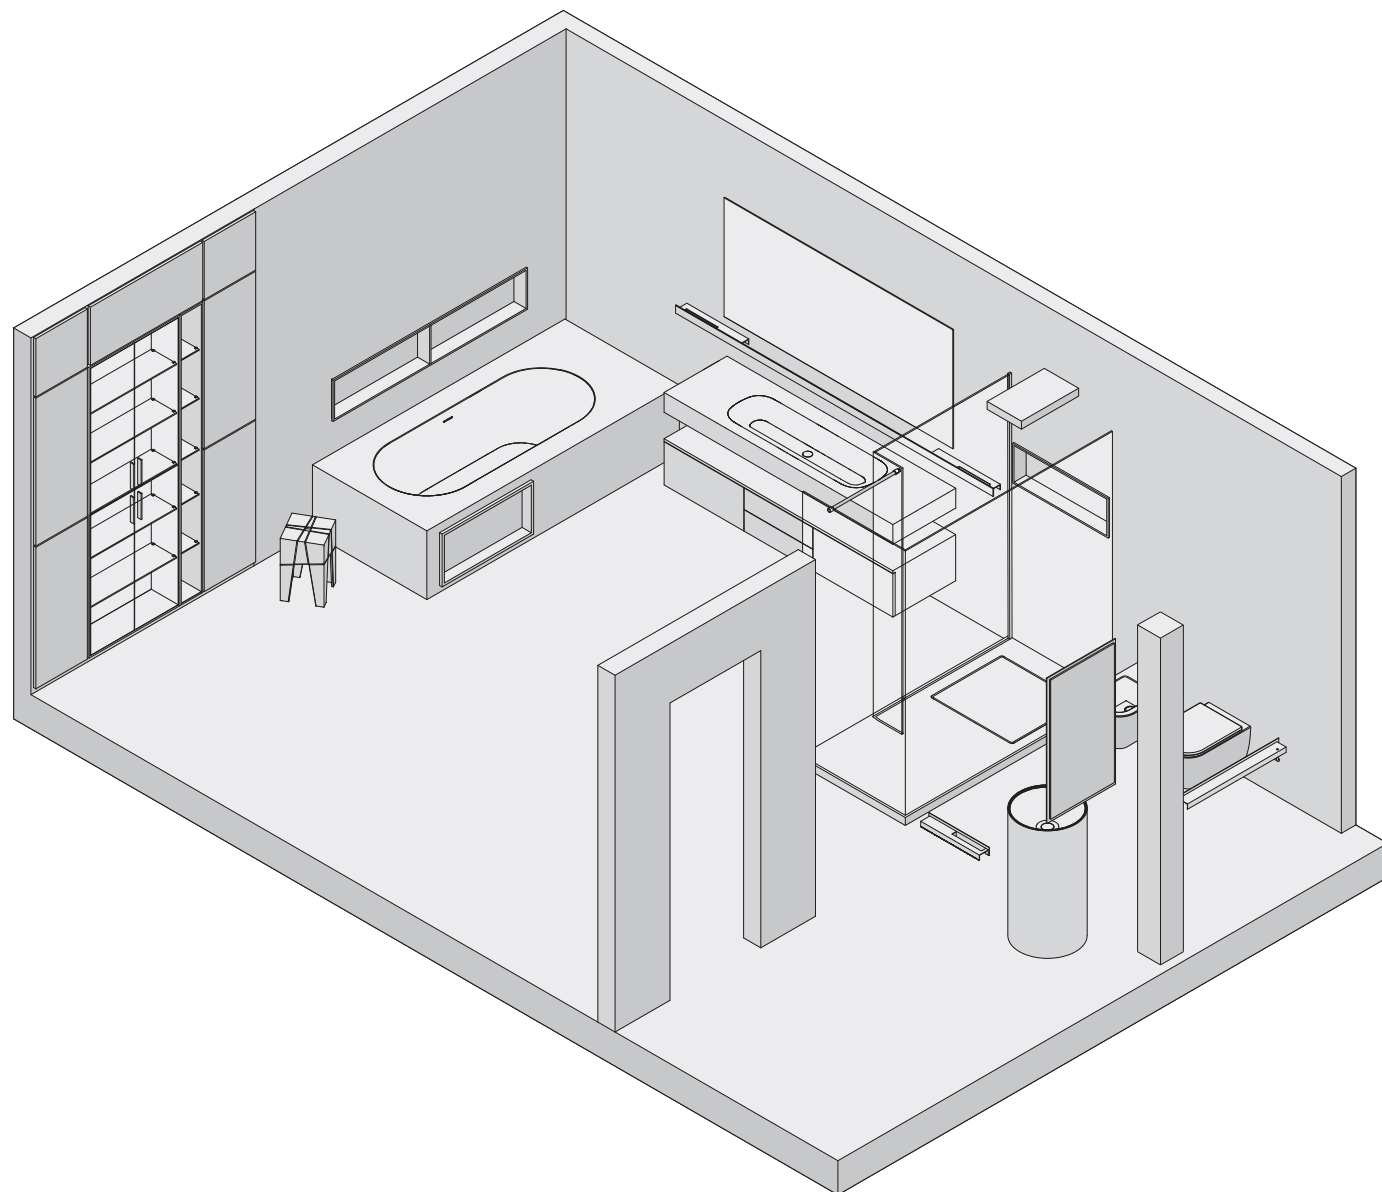

BOXLINE
TIMBER "C" : WENGÉ
WENGÉ - WENGÉ - WENGÉ - WENGÉ
2000 x 550 x H 350 mm
78"74 x 21"65 x H 13"78