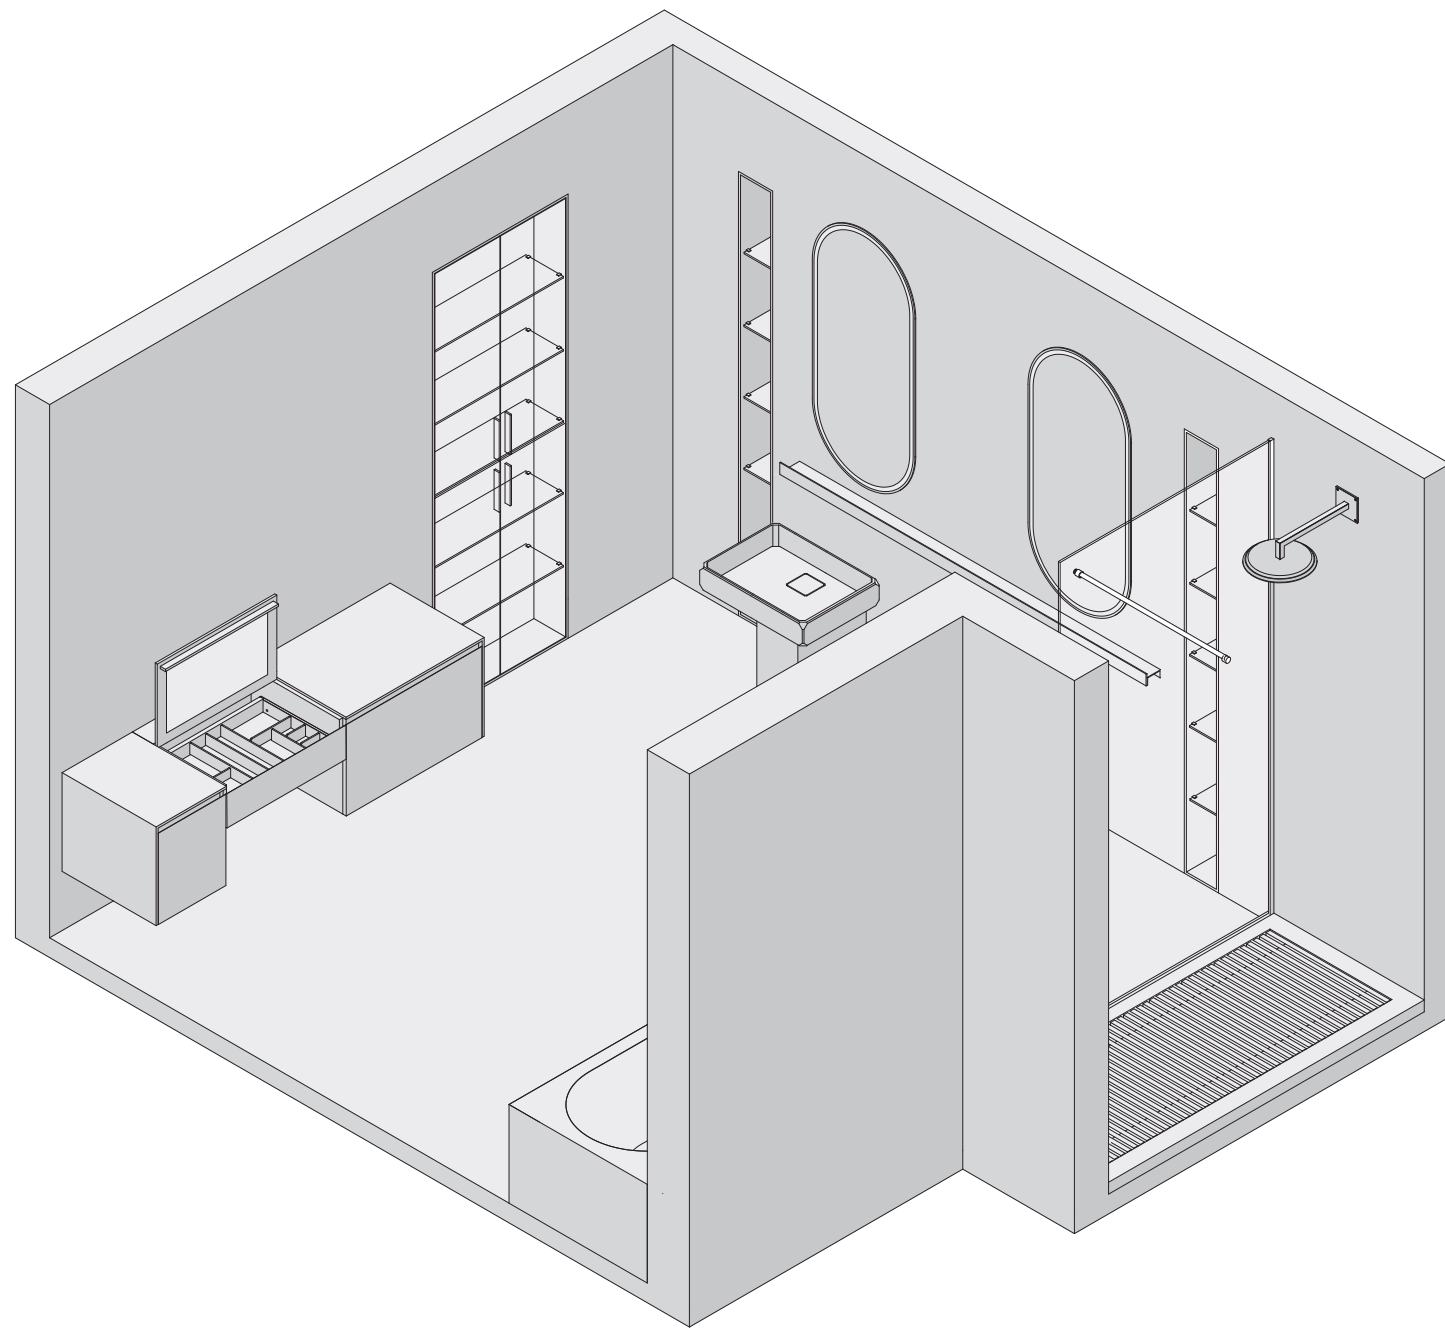

MOBILI - CABINETS
SLIMLINE WITH COIFFEUSE
BOISERIE GLASS

SLIMLINE + COIFFEUSE

WHITE STONAGE STRUCTURE + MAT LACQUERING : WHITE
 WHITE STONAGE + LACCATO OPACO - WHITE STONAGE + MAT LACQUAGE - WHITE
 STONAGE + MATTE LACKIERUNG - WHITE STONAGE + LACADO OPACO
 2000 x 550 x H 500 mm
 78"74 x 22" x H 20"