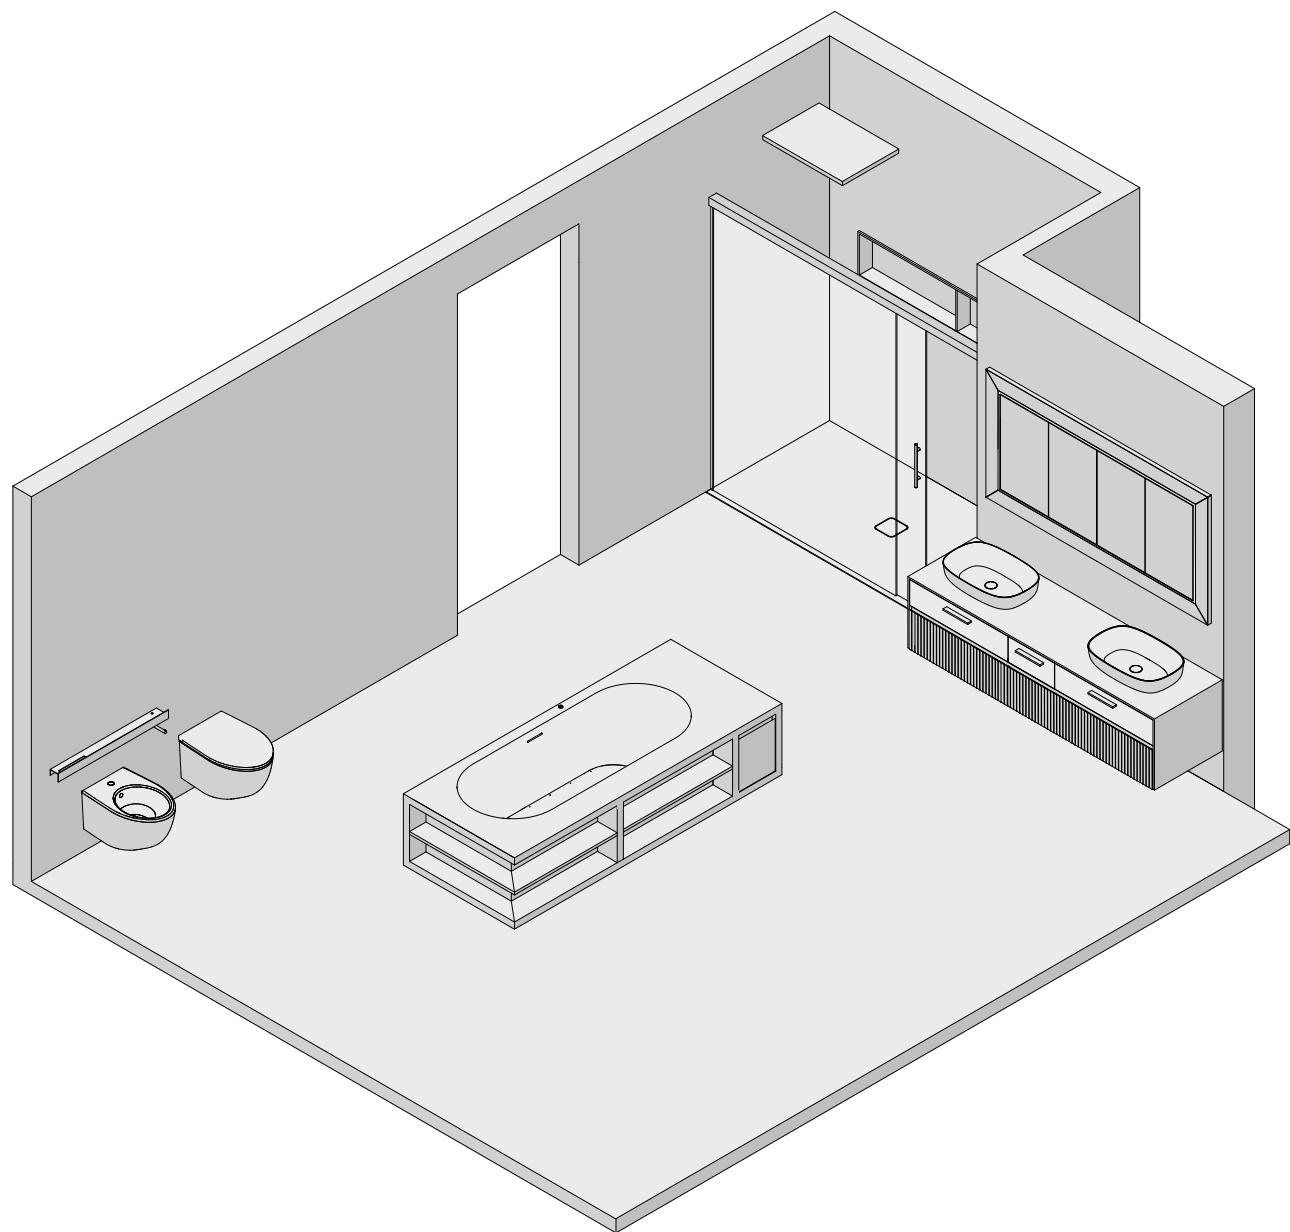

SLIMLINE GLASS + WOOD WITH INTERNAL LED
WHITE STONAGE STRUCTURE + GLASS + WOOD TIMBER "B": NOCE CANALETTO
WHITE STONAGE + VETRO + ESSENZA "B" - WHITE STONAGE + VERRE + BOIS "B" - WHITE STONAGE + GLAS + HOLZARTEN "B" - WHITE STONAGE + VIDRIO + MADERAS "B"
2000 x 550 x H 500 mm
78"74 x 21"65 x H 19"69

WASHBASIN SWEET
580x380 x H 125 mm
22"83 x 14"96 x H 4"92

MIRR WOOD WALL LED
1800 x 135 x H 900 mm
70"87 x 5"31 x H 35"43

SAPPHIRE WITH MULTI LIBRARY + AIRPOOL SYSTEM
2200 x 900 x H 520 mm
86"61 x 35"43 x H 20"47

LINE + STAINLESS STEEL PAPER HOLDER
+ TOWEL HOLDER HOLE
800 x 100 x H 60 mm
31"50 x 3"94 x H 2"36

SHOWER CABIN WITH SLIDING DOOR: BX.203 LITE S

MINIMUM
2000 x 1000 x H 40 mm
78"74 x 39"37 x H 1"57

MULTISHOWER + LED
+ WATERFALL UNIT
+ WATER ATOMIZER UNIT

600 X 400 mm
23"62 x 15"75

CONTAINER
1600 x 80 x H 300 mm
62"99 x 3"15 x H 11"81

WTONDO RIMLESS
530 x 360 x H 420 mm
21" x 14" x H 17"

BTONDO
530 x 360 x H 420 mm
21" x 14" x H 17"