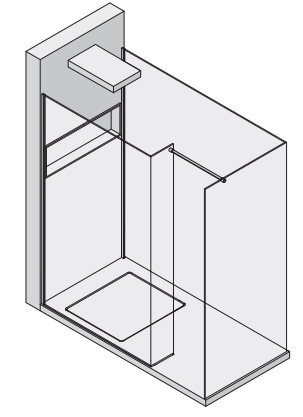

"WALK IN" SHOWER CABIN: ST. 401

TOLEMOE
1800 x 900 x H 60 mm
70"87 x 35"43 x H 2"36