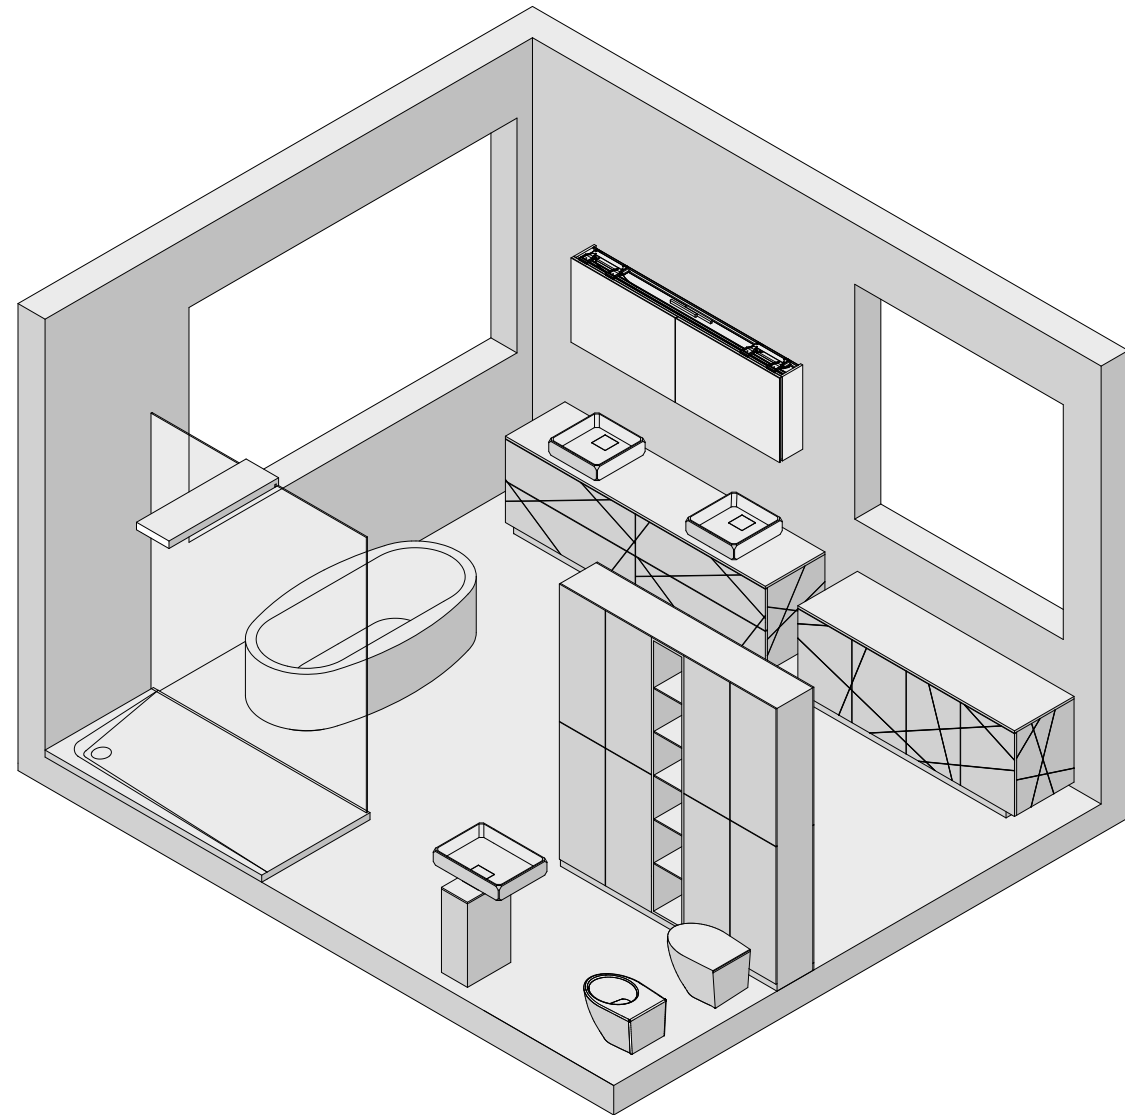

BOXLINE

WOOD: TOBACCO OAK WITH CUTS "ZEN"
ROVERE TABACCO - CHÊNE TABAC - TABAKBRAUNE EICHE -
ROBLE TOBACCO
2400x 550 x H 750 mm
94"49 x 21"65 x H 29"53

WASHBASIN KEPLERO 1

450 x 450 x H 120 mm
17"71 x 17"71 x H 4"72

BOXLINE

WOOD: TOBACCO OAK WITH CUTS "ZEN"
ROVERE TABACCO - CHÊNE TABAC - TABAKBRAUNE EICHE -
ROBLE TOBACCO
2000x 550 x H 750 mm
78"74 x 21"65 x H 29"53

OLGA + LED

1800 x 950 x H 500 mm
70"87 x 37"24 x H 19"68

MIRR BOX

1600 x 220 x H 700 mm
62"99 x 8"66 x 27"56

"WALK IN" SHOWER : ST.502

SOLO

2000 x 1000 x H 60 mm
94" x 47" x H 2"36

WASHBASIN TOWER KEPLERO

450 x 600 x H 900 mm
17"71 x 23"62 x H 35"43

BOISERIE + NICHE V

WOOD: TOBACCO OAK
ROVERE TABACCO - CHÊNE TABAC -
TABAKBRAUNE EICHE- ROBLE TABACCO
2000 x 350 x H 2260 mm
78"74 x 13"78 x H 88"98

MIRR LED BACK

40 x 700 x H 2400 mm
1"57 x 27"56 x 94"49

SHOWER GLASS + WATERFALL

1000 x 300 X H 60 mm + WATER ATOMIZER
39"37 x 11"81 x 2"36

WTONDO RIMLESS

530 x 360 x H 420 mm
21" x 14" x H 17"

BTONDO

530 x 360 x H 420 mm
21" x 14" x H 17"