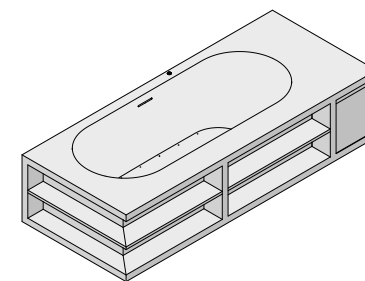

SAPPHIRE WITH MULTI LIBRARY + AIRPOOL SYSTEM
2200 x 900 x H 520 mm
86"61 x 35"43 x H 20"47