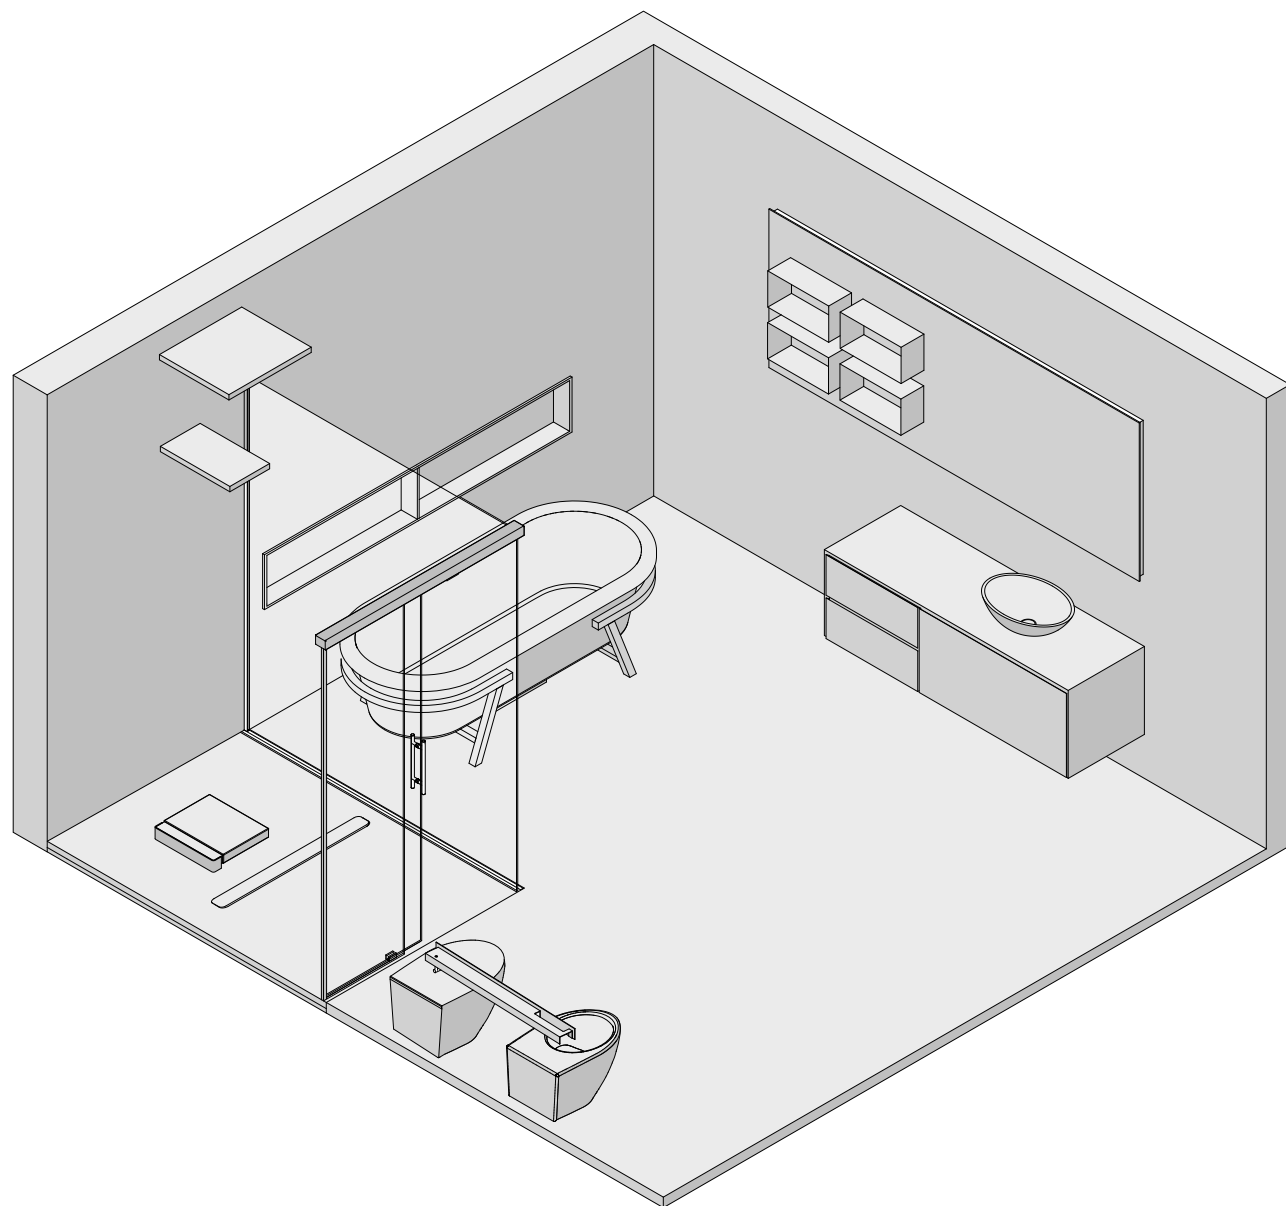

ACCESSORIO - ACCESSORY
CONTAINER

SOFFIONI - SHOWER HEADS
**SQUARE SHOWER
MULTISHOWER**

BOX DOCCIA - SHOWER CABIN
BX. 202 LITE S

PIATTO DOCCIA - SHOWER TRAY
VERVE

ACCESSORI - ACCESSORIES
**CONTAINER
LINE
SHOWER SEAT**