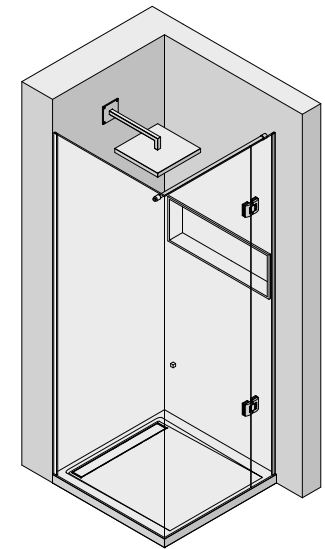

SHOWER CABIN WITH HINGED DOOR : ST.302

METRO

900 x 900 x H 60 mm
35"43 x 35"43 x H 2"36

SOLID SHOWER FLAT

350 x 560 x H 110 mm
13"78 x 22"05 x H 4"33

CONTAINER

800 x 300 x H 60 mm
31" x 12" x H 2"

SERVETTO

600 x H 1200 mm
23"62 x H 47"24