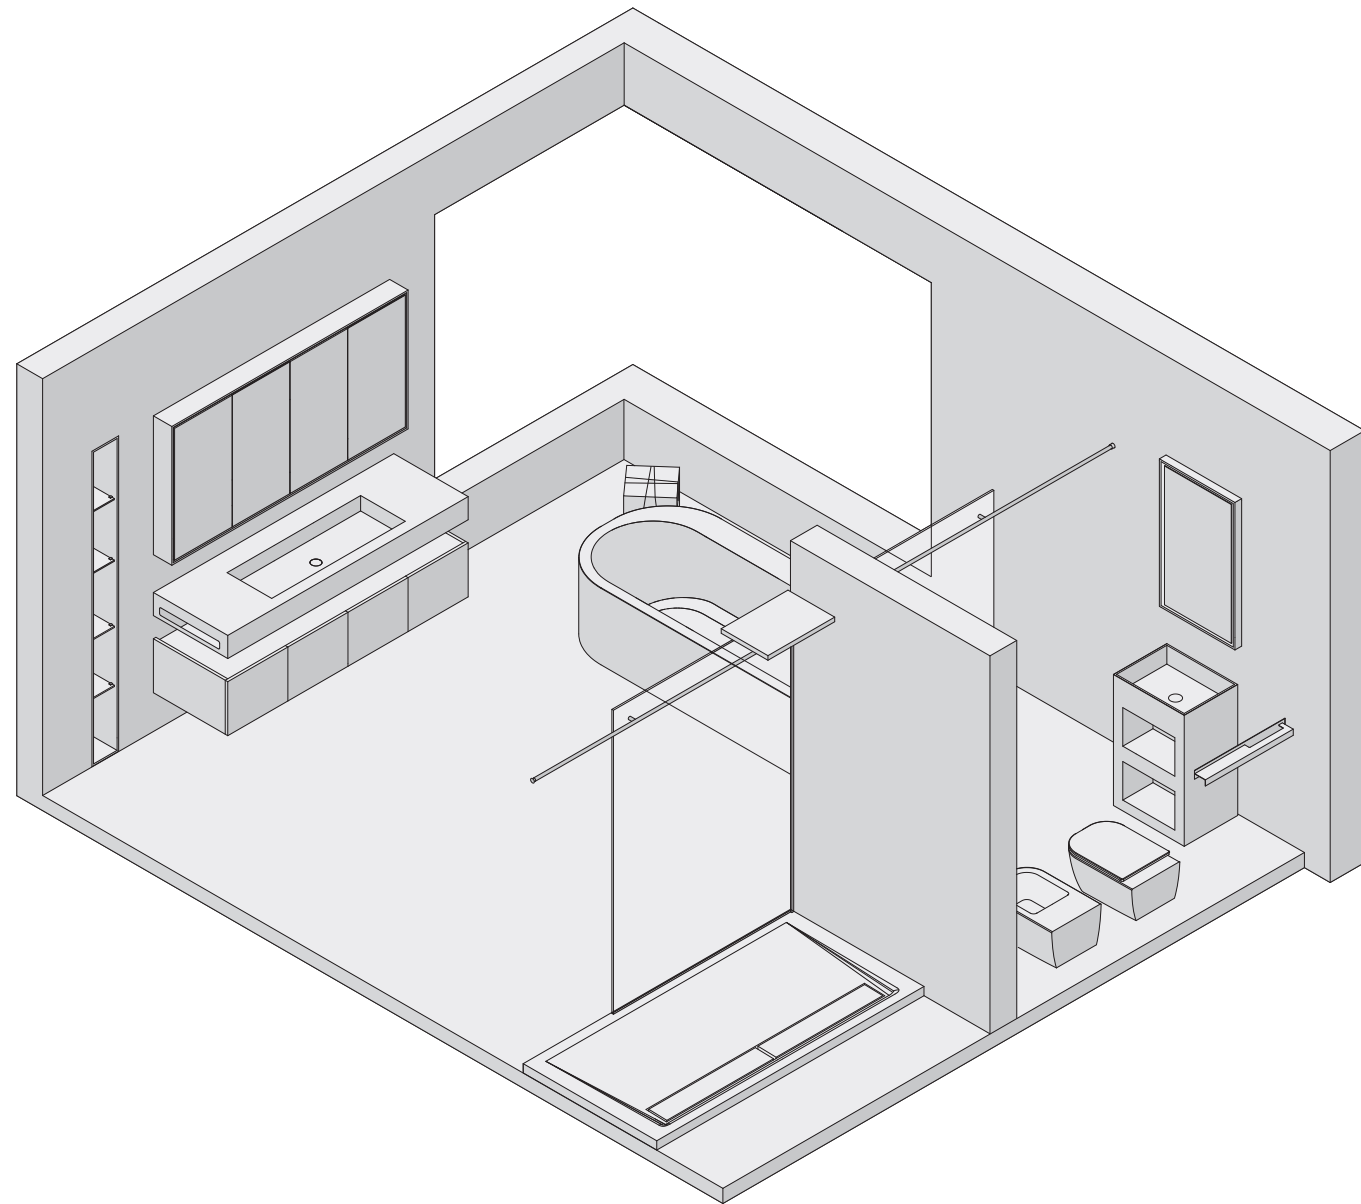

SPECCHIO - MIRROR
MIRR REVERSE LED WALL VERTICAL

LAVABO - WASHBASIN
TOWER CUBE

SANITARI - SANITARY
WQUADRO RIMLESS

ACCESSORIO - ACCESSORY
LINE