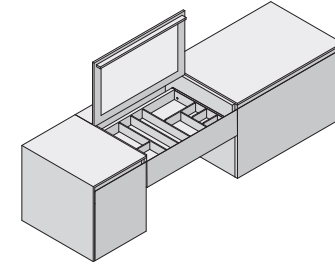

SLIMLINE + COIFFEUSE

WHITE STONAGE STRUCTURE + MAT LACQUERING : WHITE
WHITE STONAGE + LACCATO OPACO - WHITE STONAGE + MAT LACQUAGE - WHITE
STONAGE + MATTE LACKIERUNG - WHITE STONAGE + LACADO OPACO
2000 x 550 x H 500 mm
78"74 x 22" x H 20"