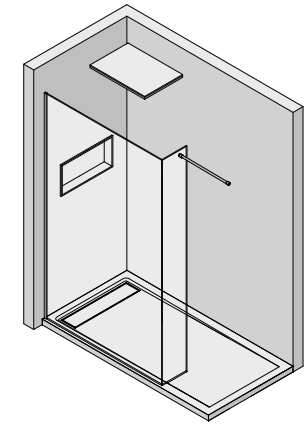

MOBILE - CABINET
REVERSE CABINET SPECIAL

SQUARE SHOWER + LED
650 X 450 x H 30 mm
25"60 x 17"72 x H 1"18

CONTAINER
600 x 80 x H 300 mm
23"62 x 3" x H 12"

PLATINUM + CUT LIBRARY
2000 x 900 x H 520 mm
78"74 x 35"43 x H 20"47