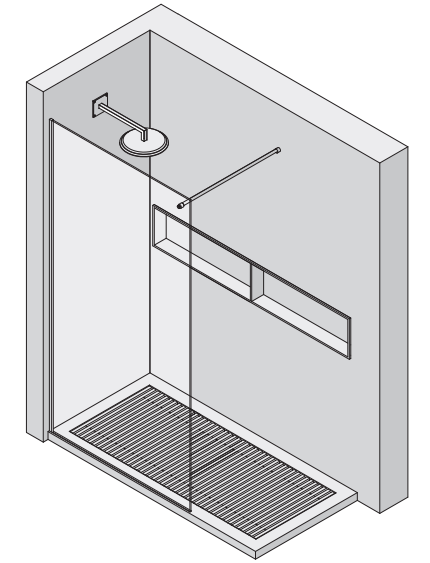

"WALK IN" SHOWER : ST.502

SHOWER LIST
1850 x 900 x H 60 mm
72"83 x 35"43 x H 2"36

DECÒ SHOWER ROUND

535 X 300 x H 110 mm
21" x 12" x H 4"

LINE

2000 x 100 x H 60 mm
78"74 x 3"94 x H 2"36

CONTAINER

1600 x 100 x H 300 mm
62"99 x 3"94 x H 11"81

SAPPHIRE

1800 x 900 x H 500 mm
70"87 x 35"43 x H 19"69