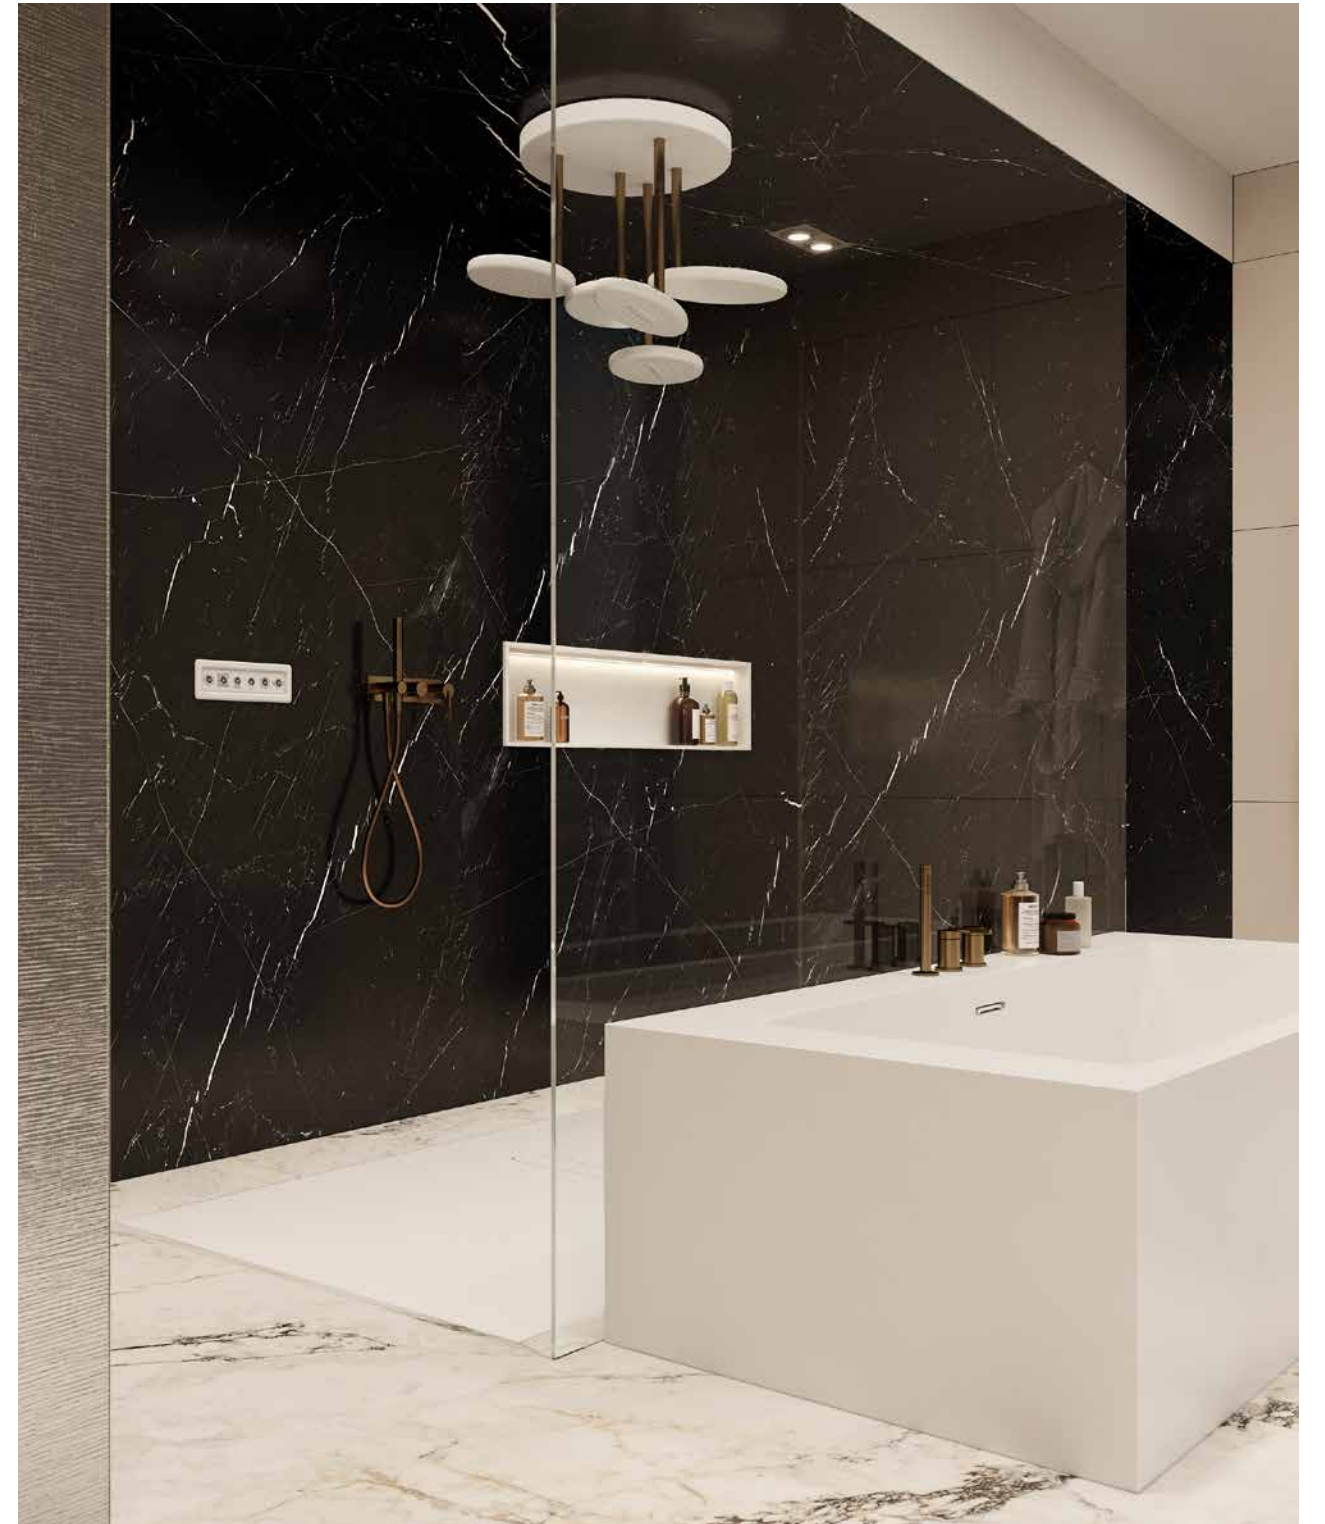

LAVABO - WASHBASIN
SOFT MODULE

MOBILE - CABINET
BOXLINE

ACCESSORIO - ACCESSORIES
SERVETTO

LAVABO - WASHBASIN
SOFT MODULE

MOBILE - CABINET
BOXLINE

SANITARI - SANITARY WARE
WTONDO RIMLESS
BTONDO

SOFFIONE - SHOWER TRAY
METEORA
 PIATTO DOCCIA - SHOWER TRAY
VERVE
 VASCA - BATHTUB
PLATINUM