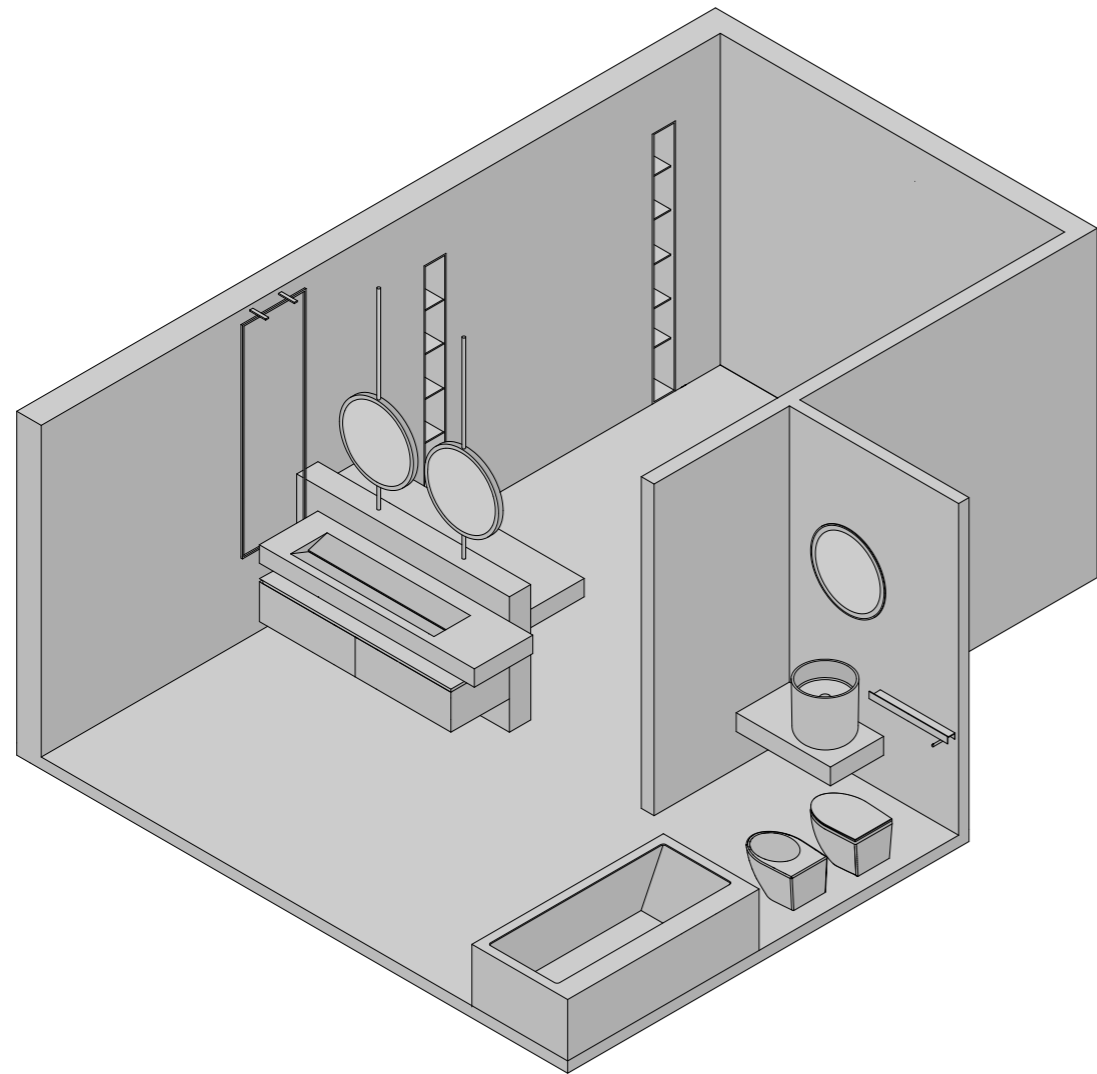

SPECCHIO - MIRROR
MIRR FRAME SABLÈ

SANITARI - SANITARY WARE
WTONDO RIMLESS

TOP
STONEWARE SYSTEM

LAVABO - WASHBASIN
HALF TOWER 1

ACCESSORIO - ACCESSORY
LINE

SPECCHIO - MIRRO
MIRR SLIM CIRCLE SABLÉ

VASCA - BATHTUB
IVORY INCA