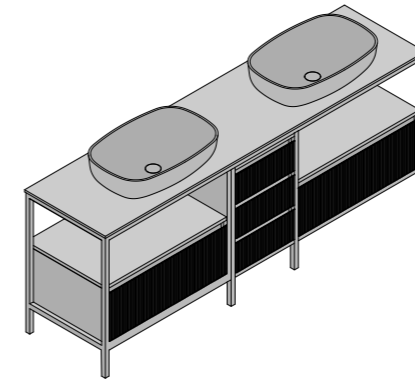

WASHBASIN SWEET
 580 x 380 x H 125 mm
 23" x 15" x H 5"

TOWER OYSTER
MILLED PANEL NATURAL OAK
 PANNELLO FRESATO ROVERE NATURALE -
 PANNEAUX FRAISES CHENE NATUREL - GEFRASTE
 PLATTEN EICHE - PANELS MOLIDOS DURMAST
 Ø 500 x H 900 mm
 Ø 20" x H 35"