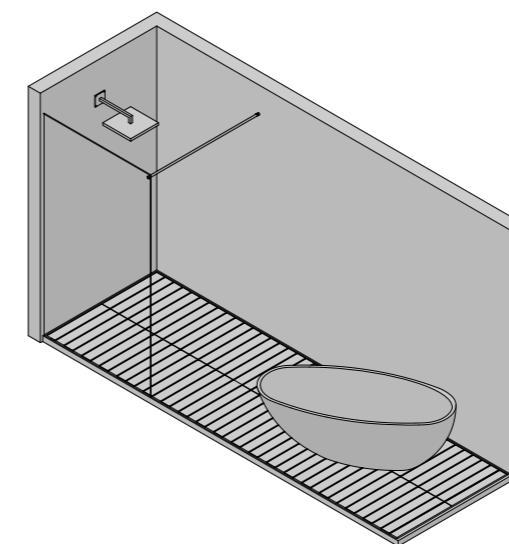

RUBY

1800 x 800 x H 500 mm
71" x 31" x H 20"

TOWER LAMP

MILLED PANEL NATURAL OAK
PANNELLO FRESATO ROVERE NATURALE -
PANNEAUX FRAISÉS CHENE NATUREL - GEFRASTE
PLATTEN EICHE - PANELS MOLIDOS DURMAST
Ø 500 x H 900 mm
Ø 20" x H 35"

LINE

700 x 100 x H 60 mm
28" x 4" x H 2"

SOLID SHOWER FLAT

560 x 350 x H 110 mm
22" x 14" x H 4"

WQUADRO RIMLESS

550 x 360 x H 420 mm
22" x 14" x H 17"

MIRR SLIM CIRCLE

Ø 1000 x 35
Ø 39" x 1"

BQUADRO

550 x 360 x H 420 mm
22" x 14" x H 17"