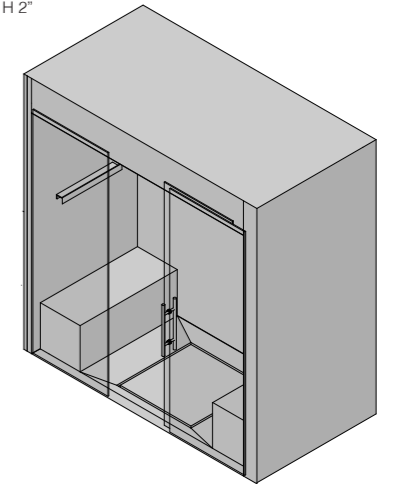

SHOWER CABIN WITH HINGED DOOR : ST.203

TOLOMEO

2400 x 1200 x H 60 mm
94" x 47" x H 2"

SQUARE SHOWER + SHOWER IN SHOWER

600 x 400 mm
24" x 16"

MULTISHOWER + LED

400 x 300 mm
16" x 12"

LINE + STAINLESS STEEL DOUBLE PAPER HOLDER

250 x 100 x H 60 mm
8" x 4" x H 2"

LINE

600 x 100 x H 60 mm
24" x 4" x H 2"