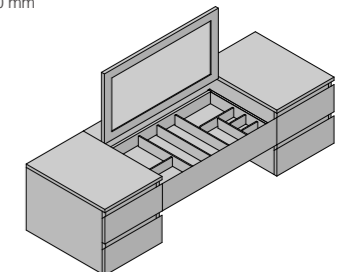

BOISERIE GLASS
NATURAL OAK
ROVERE NATURALE -CHENE NATUREL -
EICHE - ROBLE NATURAL
1200 x 143 x H 900 mm
47" x 6" x H 35"

SERVETTO
1400 x 143 x H 900 mm
55" x 6" x H 35"