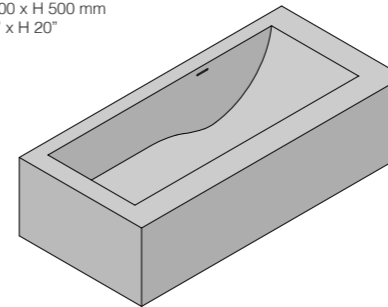

MIRR REVERSE WALL LED HORIZONTAL
1600 x 135 x H 700 mm
63" x 5" x H 27"