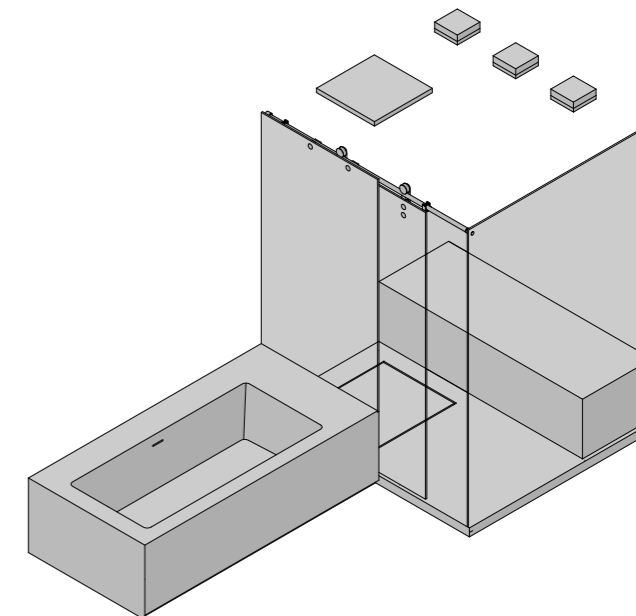

SHOWER CABIN SLIDING DOOR : BX.202

TOLOMEO

1600 x 900 x H 60 mm
63" x 35" x H 2"

MULTISHOWER + LED

WATER ATOMIZER

450 x 450 mm
18" x 18"

SQUARE SHOWER

180 x 180 mm
7" x 7"

NICHE

CANALETTO WALNUT
NOCE CANALETTO - NOYER CANALETTO - KARMELL NUSSHOLZ - NOGAL CANALETTO
250 x 200 x H 2200 mm
10" x 8" x H 87"