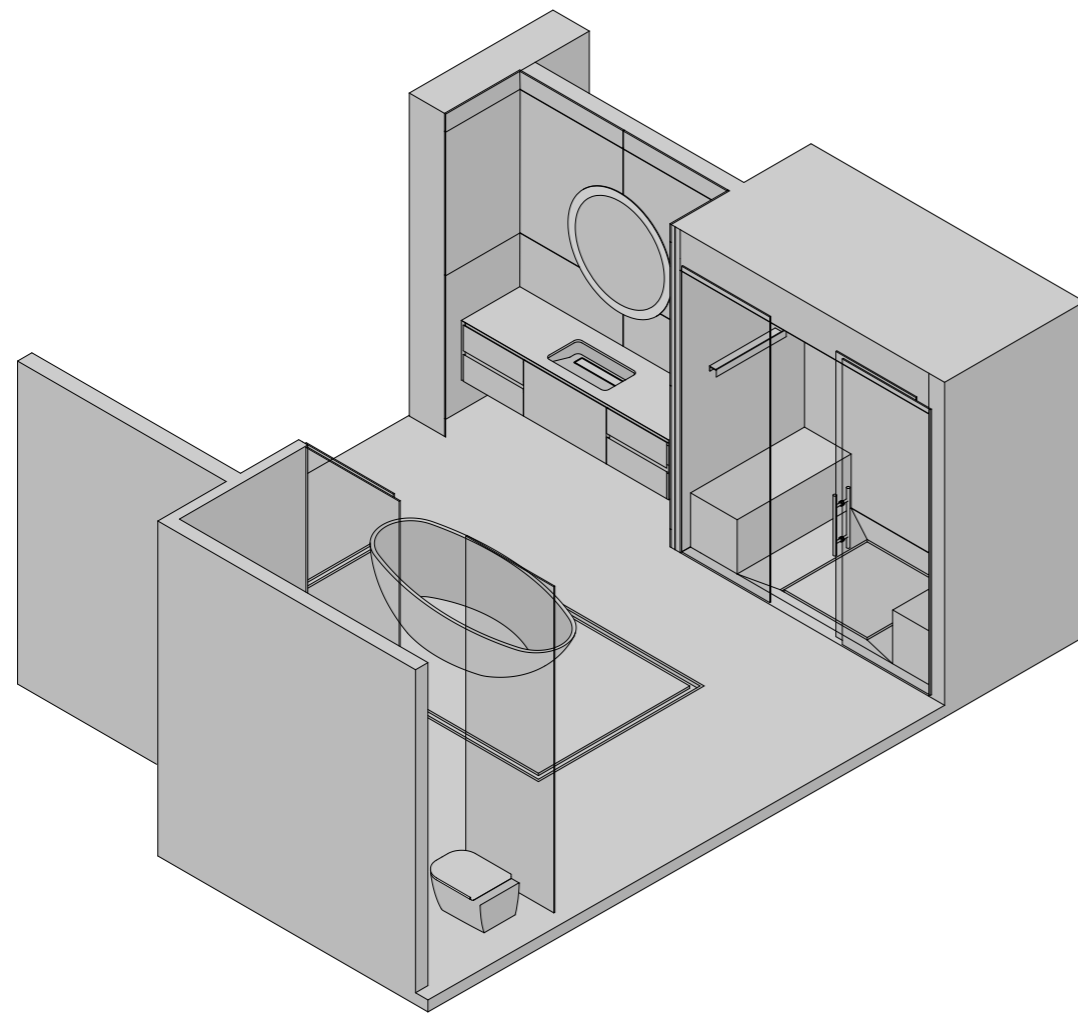

ACCESSORIO - ACCESSORY
LINE

SPECCHIO - MIRROR
MIRR HIDE ROUND 80

LAVABO - WASHBASIN
TUBE TOWER

EVERMOTION

MARBLE : GREY STONE + MAT LACQUERING : CRETA
 MARMO + LACCATO OPACO - MARBRE + MAT LACQUAGE -
 MARMOR + MATTE LACKIERUNG - MARMOL + LACADO OPACO
 2000x 550 x H 500 mm
 79" x 22" x H 20"