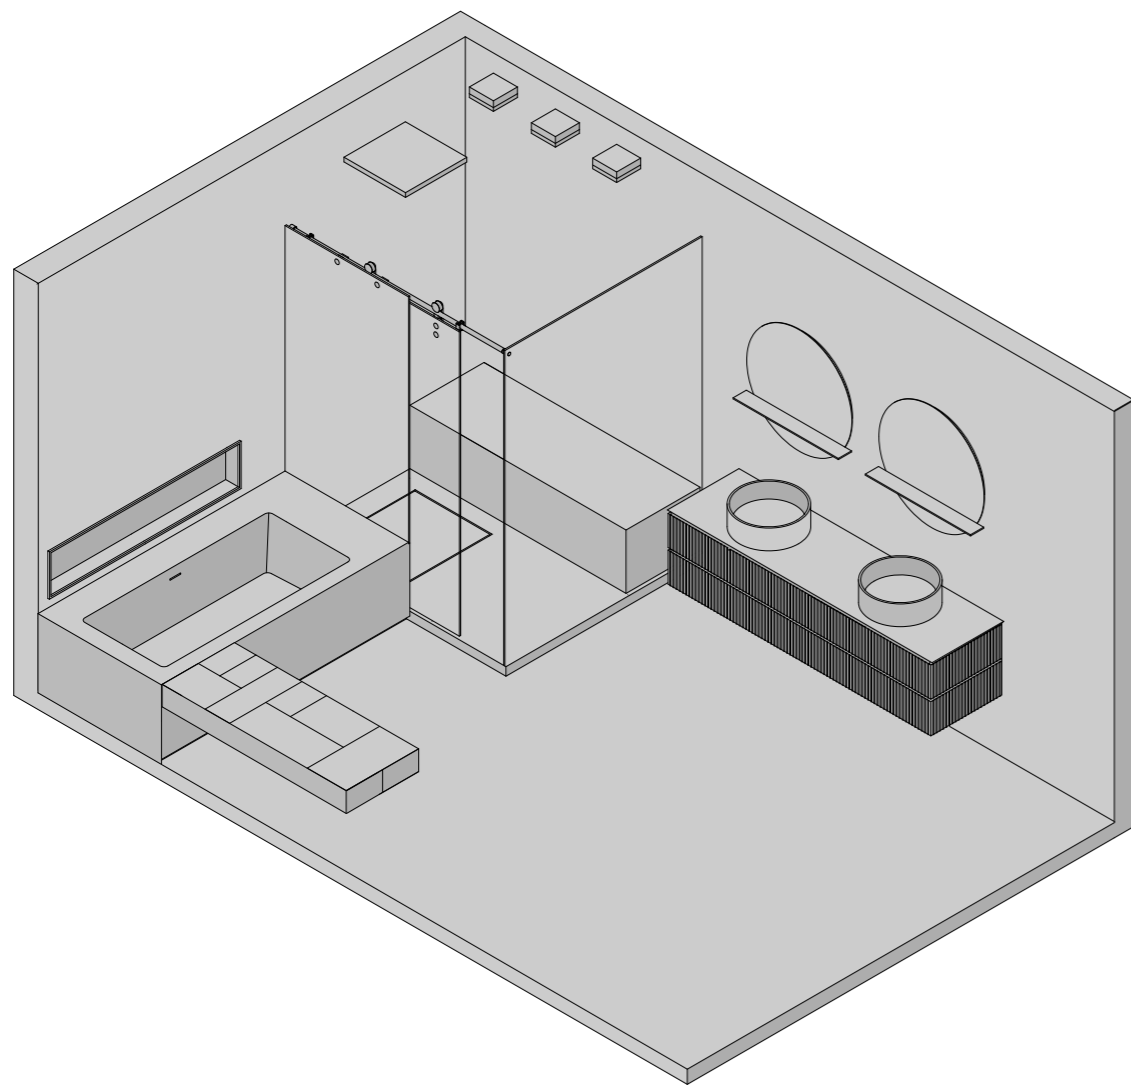

BOX DOCCIA SISTEMA SCORREVOLE - SHOWER CABIN WITH SLIDING DOOR
BX.202

PIATTO DOCCIA - SHOWER TRAY
TOLOMEO

SOFFIONI - SHOWER TRAYS
**MULTISHOWER
 SQUARE SHOWER**

VASCA - BATHTUB
CRYSTAL

ACCESSORIO - ACCESSORY
CONTAINER