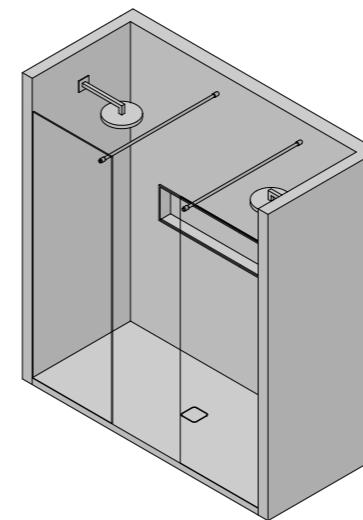

WASHBASIN ELIPSE SYSTEM

480 x 330 x H 180mm
 19" x 13" x H 7"

TOP

WHITE STONAGE
 1000 x 550 X H 150 mm
 39" x 22 x H 6"

"WALK IN" SHOWER: ST.502

MINIMUM

2300 x 1000 x H 40 mm
 91" x 39" x H 2"

SOLID SHOWER ROUND