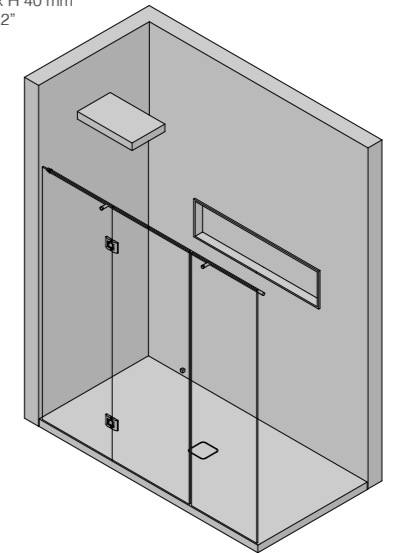

JADE
 1900 x 900 x H 500 mm
 75" x 35" x H 20"

MIRR REVERSE WALL LED HORIZONTAL
 1600 x 135 x H 700 mm
 63" x 5" x H 27"

CONTAINER
 1200 x 80 x H 300 mm
 47" x 3" x H 12"

MIRR SLIM CIRCLE
 Ø 800 x 35
 Ø 31" x 1"

LINE + STAINLESS STEEL PAPER HOLDER
 700 x 100 x H 60 mm
 28" x 4" x H 2"

SHOWER CABIN WITH HINGED DOOR: BX.103

MINIMUM
 2000 x 1000 x H 40 mm
 79" x 39" x H 2"

SHOWER WALL + LED
 500 X 300 x H 60 mm
 20" x 12" x H 2"