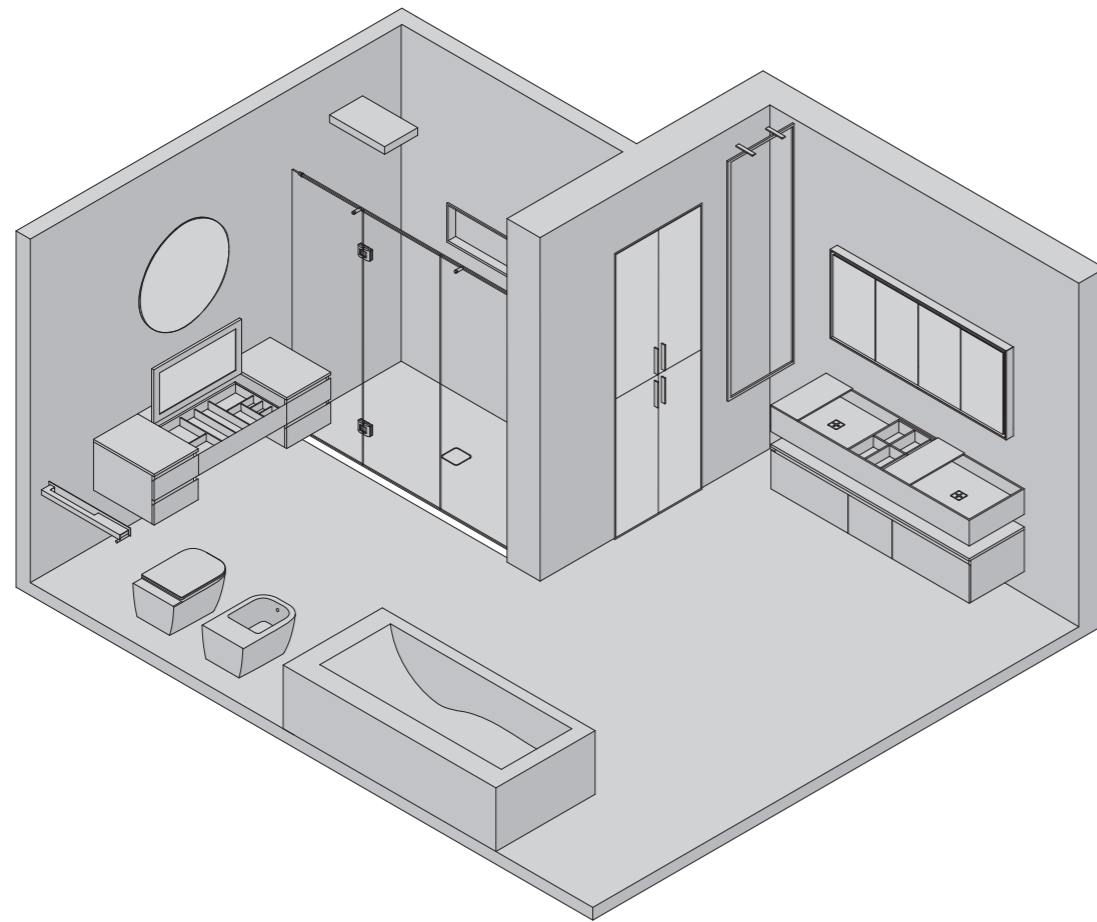

PIATTO DOCCIA - SHOWER TRAY
MINIMUM

BOX DOCCIA PORTA BATTENTE - SHOWER CABIN WITH HINGED DOOR
BX. 103

ACCESSORIO - ACCESORIES
LINE

SPECCHIO - MIRROR
MIRR SLIM CIRCLE

MOBILE - CABINET
EMOTION WITH INTEGRATED COIFFEUSE