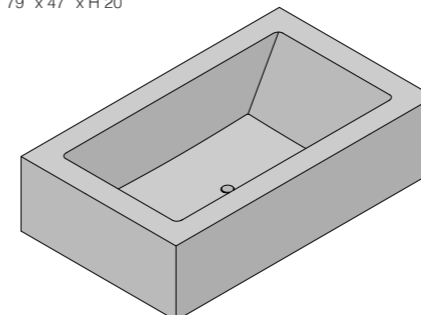

MIRR MOON
 Ø 1600 x 35
 Ø 63" x 1"

MIRR LED
 650 x 45 x H 2200
 26" x 2" x 87"

CONTAINER
 500 x 80 x H 300 mm
 20" x 3" x H 12"

MIAMI + WATERFALL
 2000 x 1200 x H 500 mm
 79" x 47" x H 20"

SENSITY HAMMAM COMFORT 1