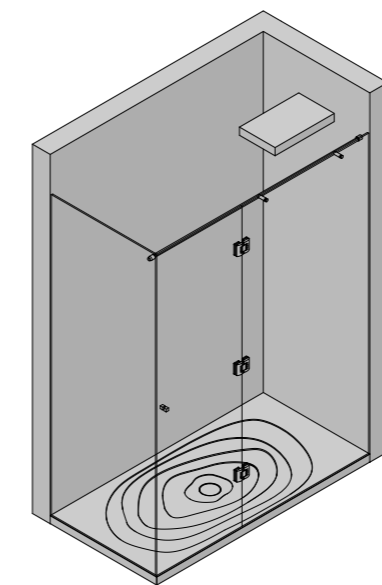

SHOWER CABIN WITH HINGED DOOR: BX.102

ONDA
1800 x 900 x H 60 mm
71" x 35" x H 2"