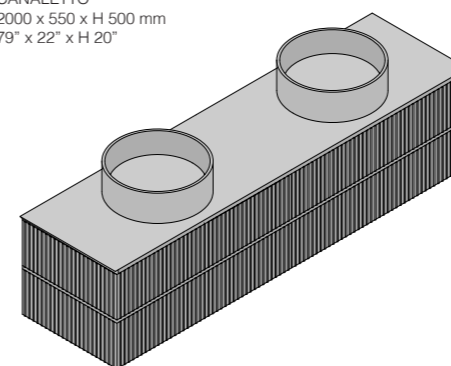

WASHBASIN JUMP 3

Ø 450 x H 150 mm
Ø 18" x H 6"

MIRR SHELF CIRCLE

Ø 800 x 35 x
Ø 31" x 1"