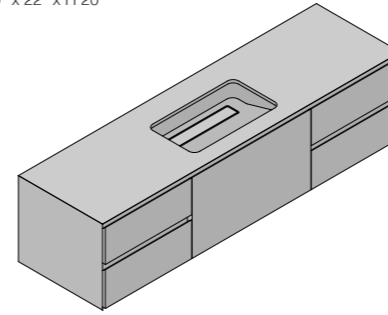

ACCESSORIO - ACCESSORY
LINE

SPECCHIO - MIRROR
MIRR HIDE ROUND 80

LAVABO - WASHBASIN
TUBE TOWER

EVERMOTION

MARBLE : GREY STONE + MAT LACQUERING : CRETA
 MARMO + LACCATO OPACO - MARBRE + MAT LACQUAGE -
 MARMOR + MATTE LACKIERUNG - MARMOL + LACADO OPACO
 2000x 550 x H 500 mm
 79" x 22" x H 20"