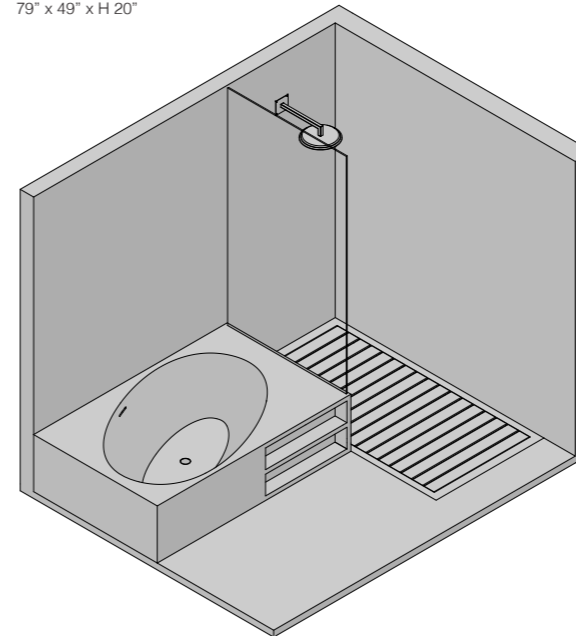

BOX DOCCIA - SHOWER CABIN
"WALK IN" SHOWER

EVERMOTION
MAT LACQUERING : ULIVO
 LACCATO OPACO - MAT LACQUAGE - MATTE
 LACKIERUNG - LACADO OPACO
 2000 x 550 x H 500 mm
 79" x 22" x H 20"

WASHBASIN OYSTER
 Ø 500 x H 120 mm
 Ø 20" x H 5"

"WALK IN" SHOWER

ONE SHOWER
 2000 x 1000 x H 60 mm
 79" x 39" x H 2"

ELISLAND + DOUBLE LIBRARY
GLASS PREDISPOSITION
 2000 x 1250 x H 500 mm
 79" x 49" x H 20"

DECO' SHOWER ROUND
 535 x 300 x H 100 mm
 21" x 12" x H 4"