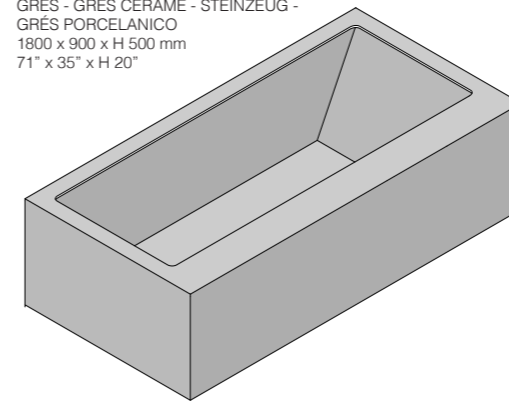

MIRR FRAME SABLÈ
Ø 700 x 35
Ø 28" x 1"