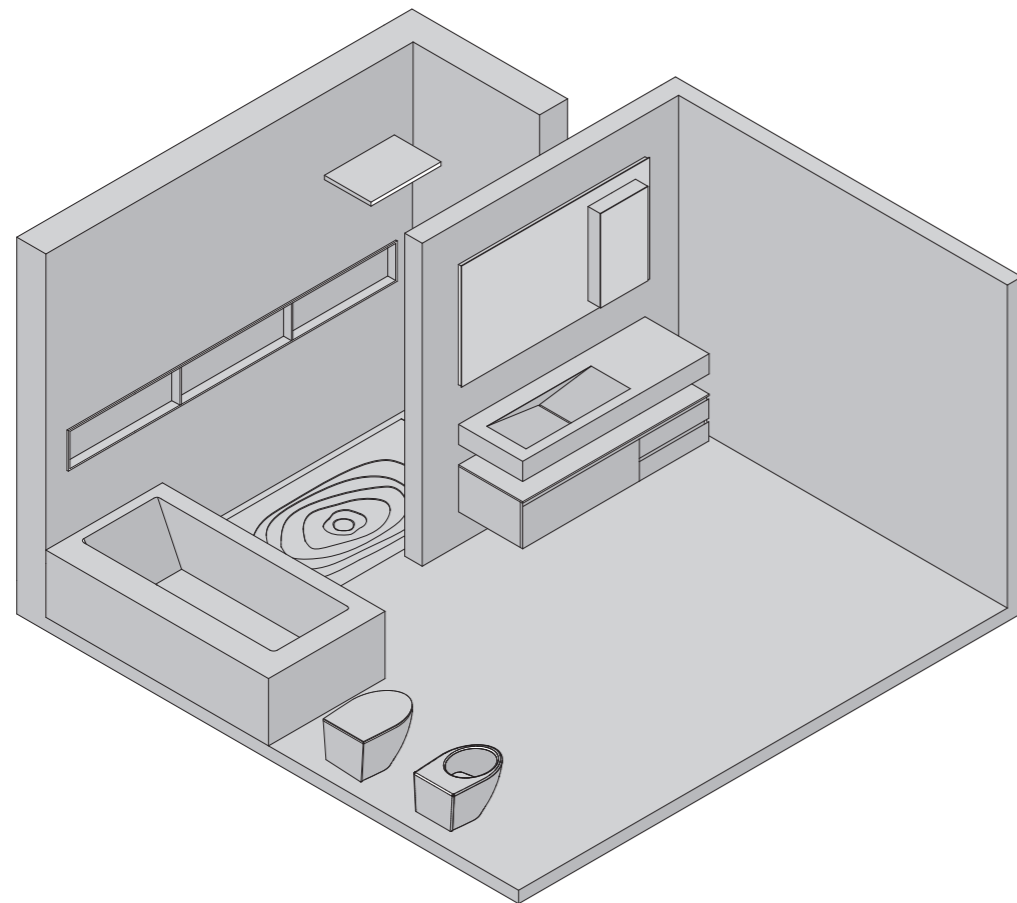

LAVABO - WASHBASIN
CUT SYSTEM

MOBILE - CABINET
EMOTION

BOX DOCCIA - SHOWER CABIN
"WALK IN" SHOWER

PIATTO DOCCIA - SHOWER TRAY
ONDA

SOFFIONE - SHOWER HEAD
SQUARE SHOWER

ACCESSORIO - ACCESSORY
CONTAINER

EMOTION