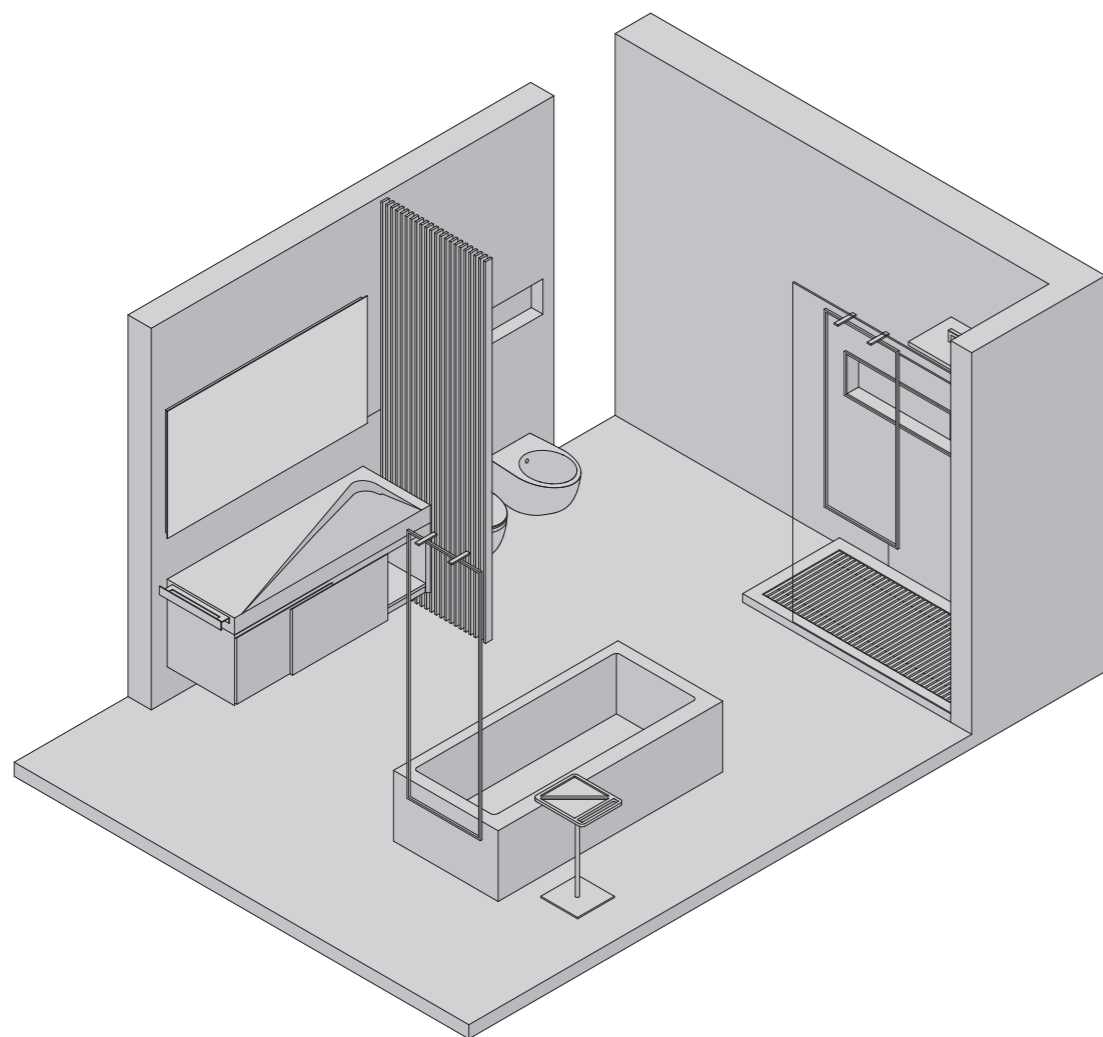

BOX DOCCIA - WALK IN SHOWER CABIN
ST-502

PIATTO DOCCIA - SHOWER TRAY
SHOWER LIST

SOFFIONE - SHOWER HEAD
SOLID SHOWER FLAT

ACCESSORI - ACCESSORIES
CONTAINER
SERVETTO

VASCA - BATHTUB
IVORY

ACCESSORI - ACCESSORIES
CADDY
SERVETTO