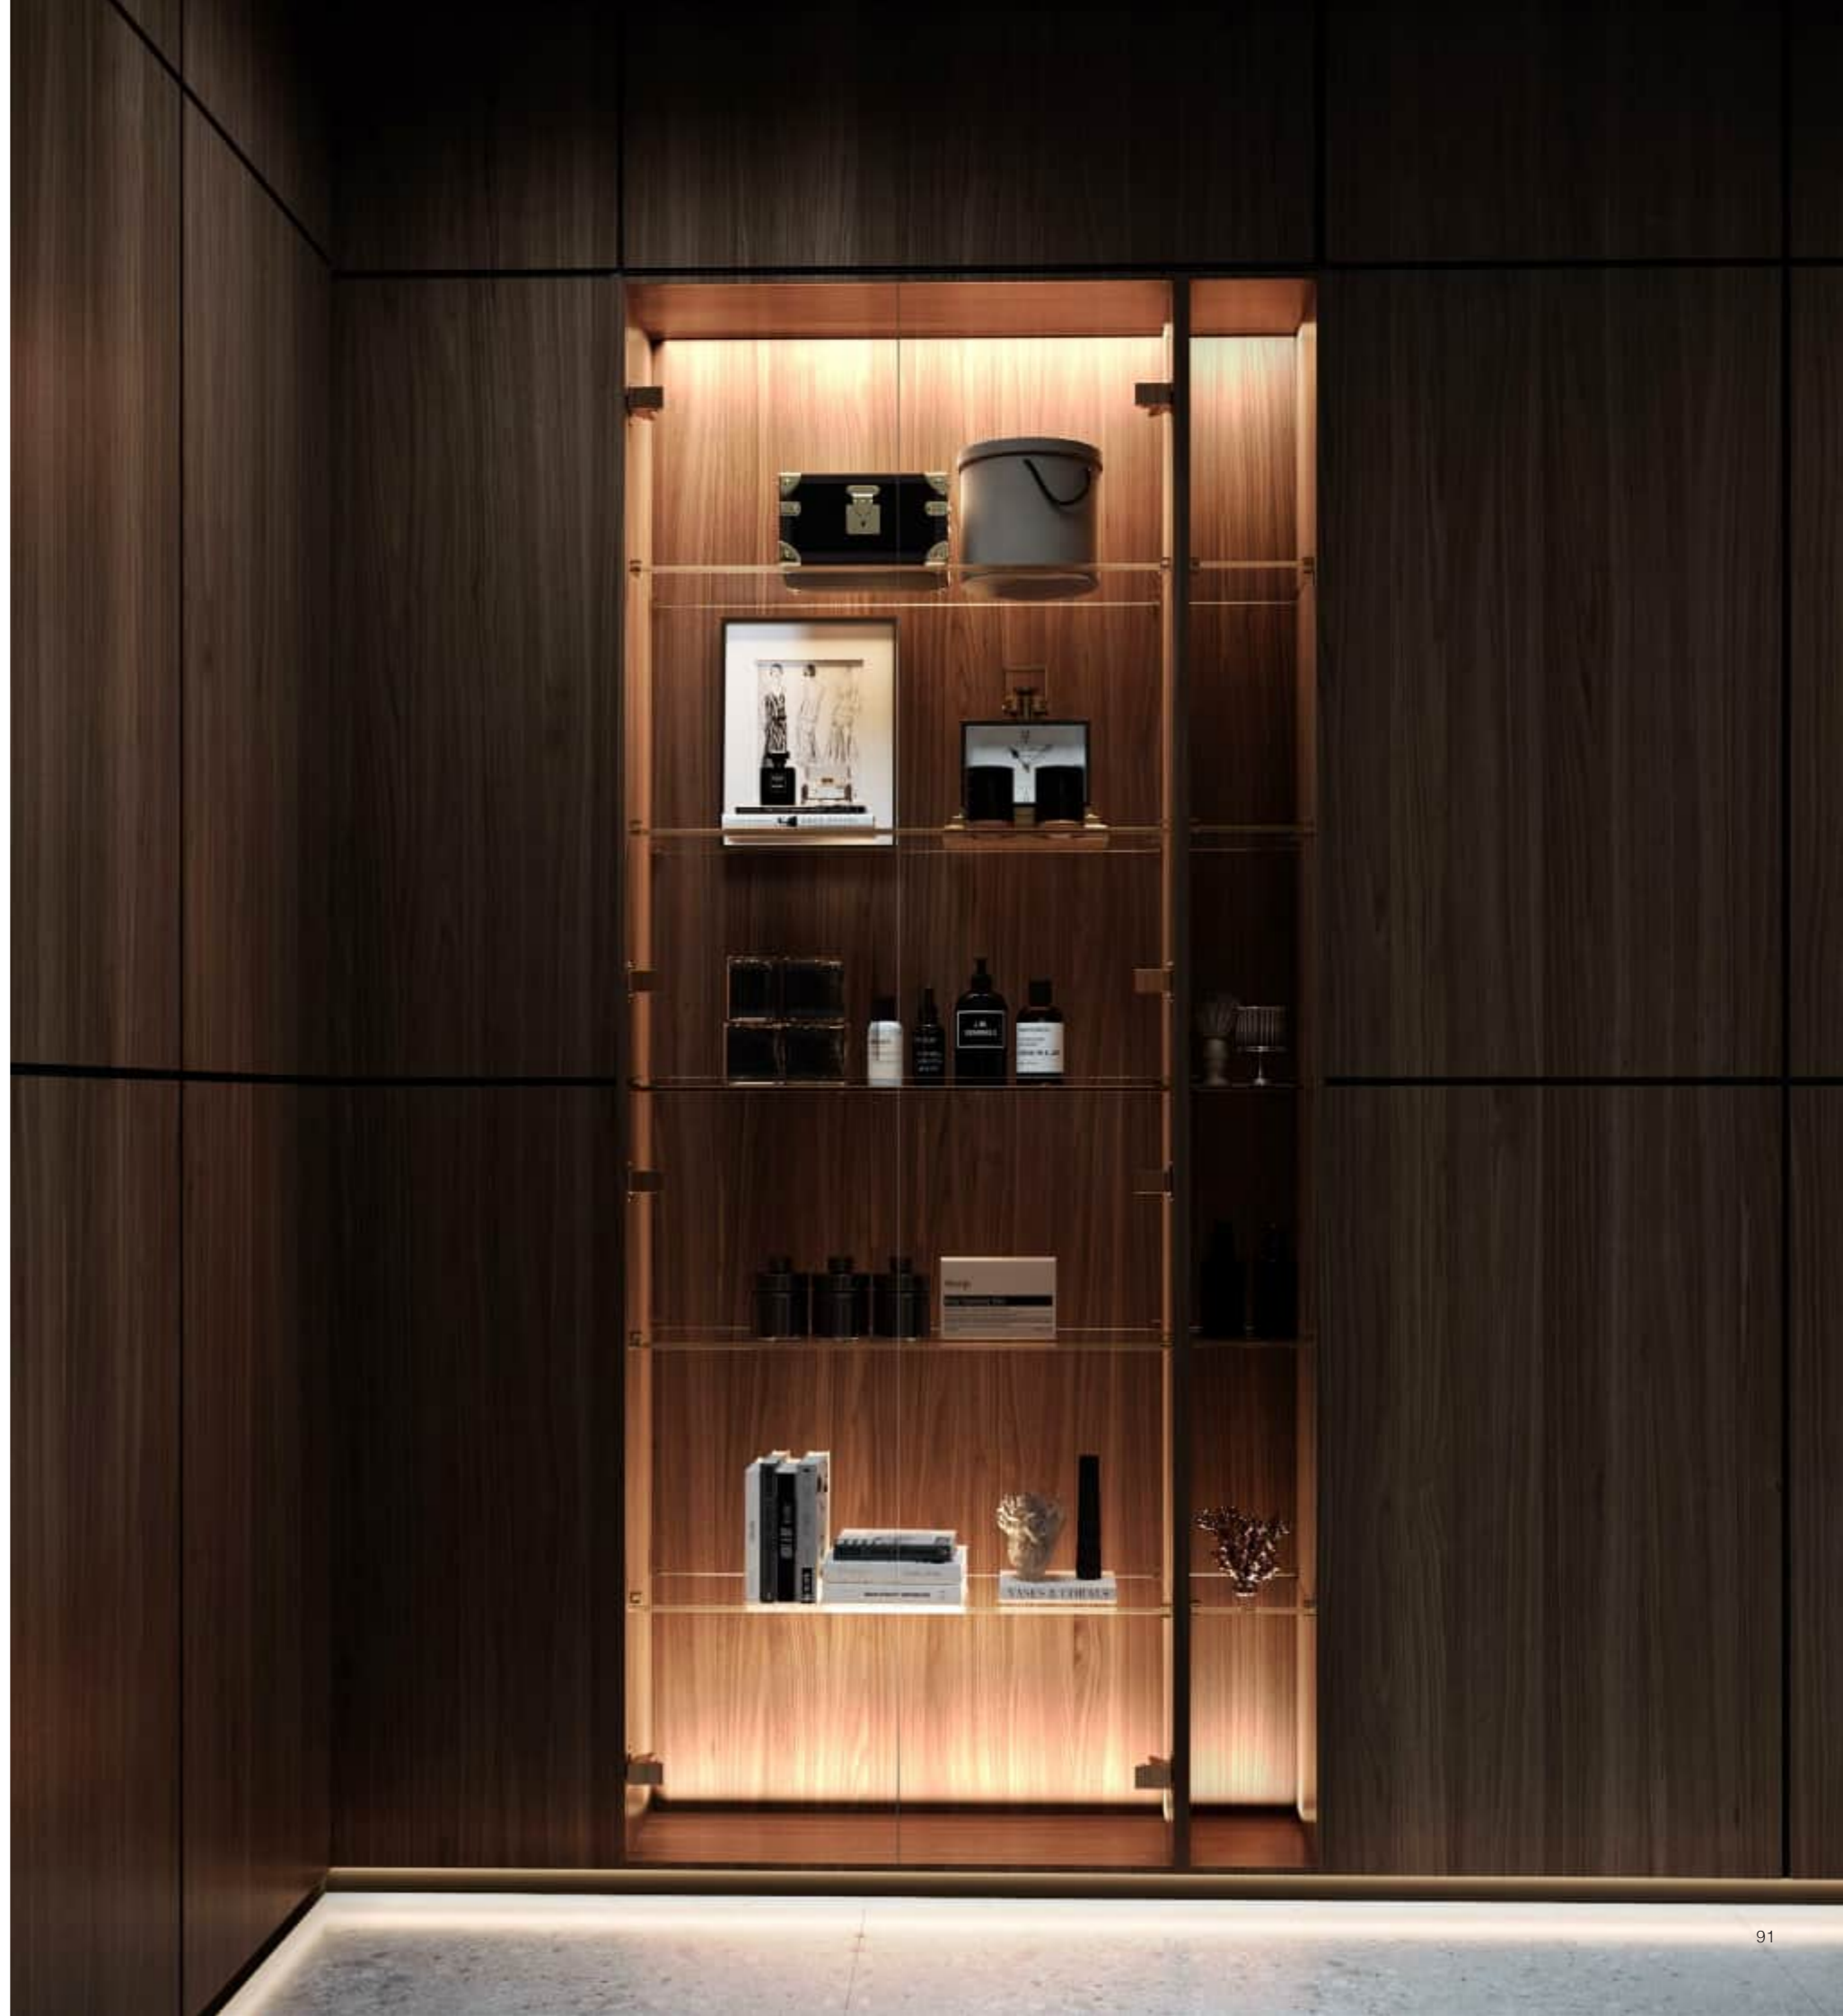

BOX DOCCIA - WALK IN SHOWER CABIN
ST.501

PIATTO DOCCIA - SHOWER TRAY
ONE SHOWER

SOFFIONE - SHOWER HEAD
MULTISHOWER

ACCESSORI - ACCESSORY
CONTAINER