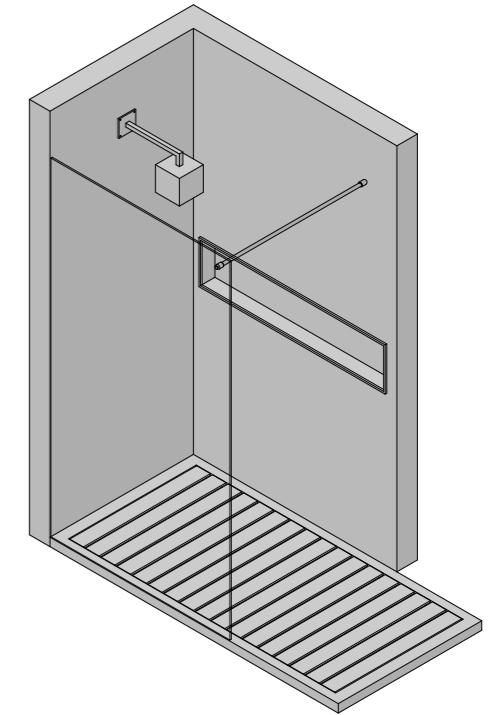

"WALK IN" SHOWER: ST.502 ONE SHOWER
2000 x 1000 x H 60 mm
79" x 39" x H 2"