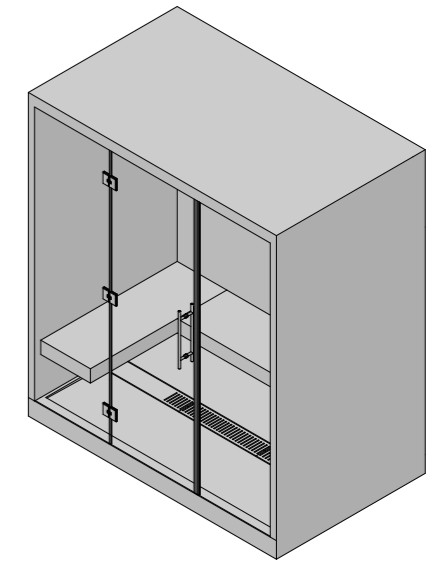

POLIS SPECIAL
 1900 x 1100 x H 130 mm
 75" x 43" x H 5"

SQUARE SHOWER + LED

600 X 400 x H 30 mm
 24" x 16" x H 1"

**WATERFALL
 SHOWER IN SHOWER
 WATER ATOMIZER**

SQUARE SHOWER

175 X 175 x H 30 mm
 9" x 9" x H 1"