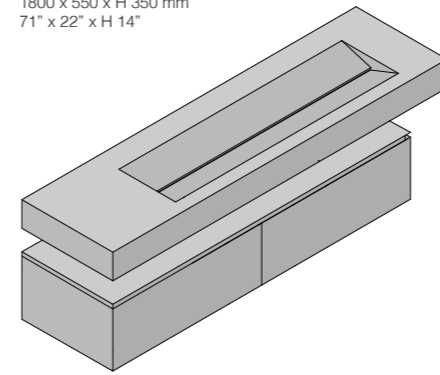

ELEGANCE
CANALETTO WALNUT
NOCE CANALETTO - NOYER CANALET-
TO - CANALETTO NUSSHOLZ - NOGAL
CANALETTO
1800 x 550 x H 350 mm
71" x 22" x H 14"

WASHBASIN HORIZONTAL SYSTEM
2000 x 550 X H 150 mm
79" x 22 x H 6"

IVORY INCA
STONEWARE : VERDE AVER
GRÈS - GRÈS CÉRAME - STEINZEUG -
GRÈS PORCELANICO
1800 x 900 x H 500 mm
71" x 35" x H 20"