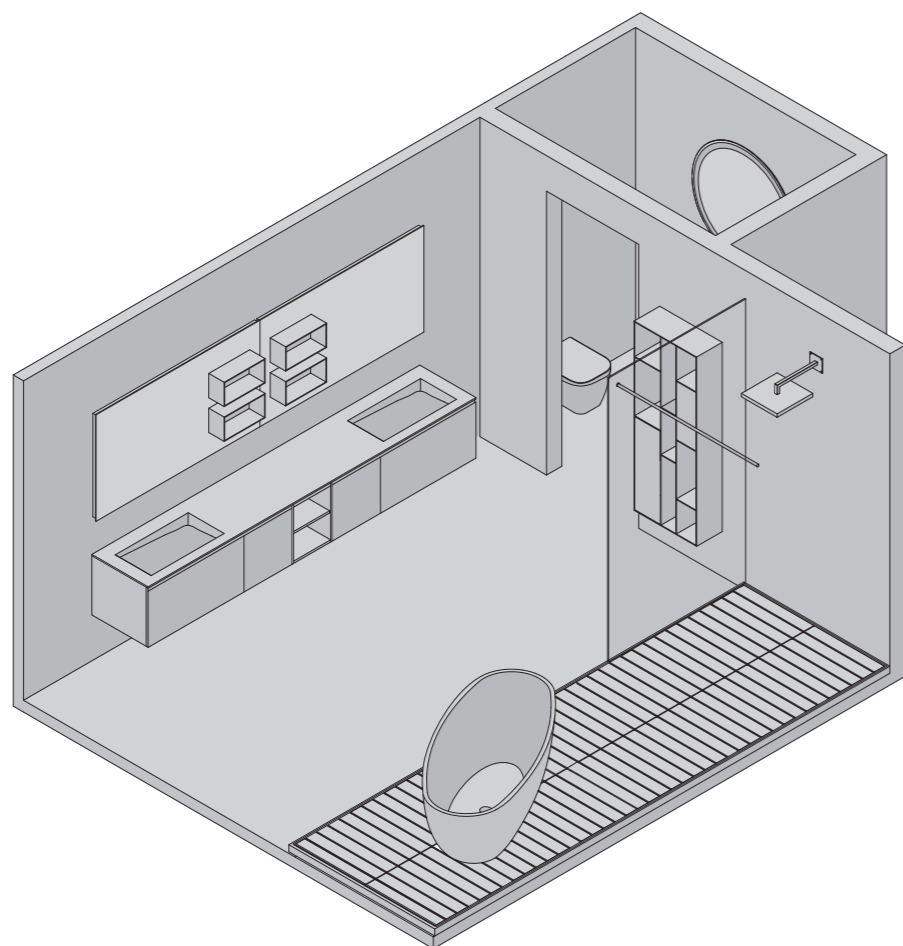

SPECCHIO - MIRROR
MIRR SLIM CIRCLE

ACCESSORI - ACCESSORY
LINE