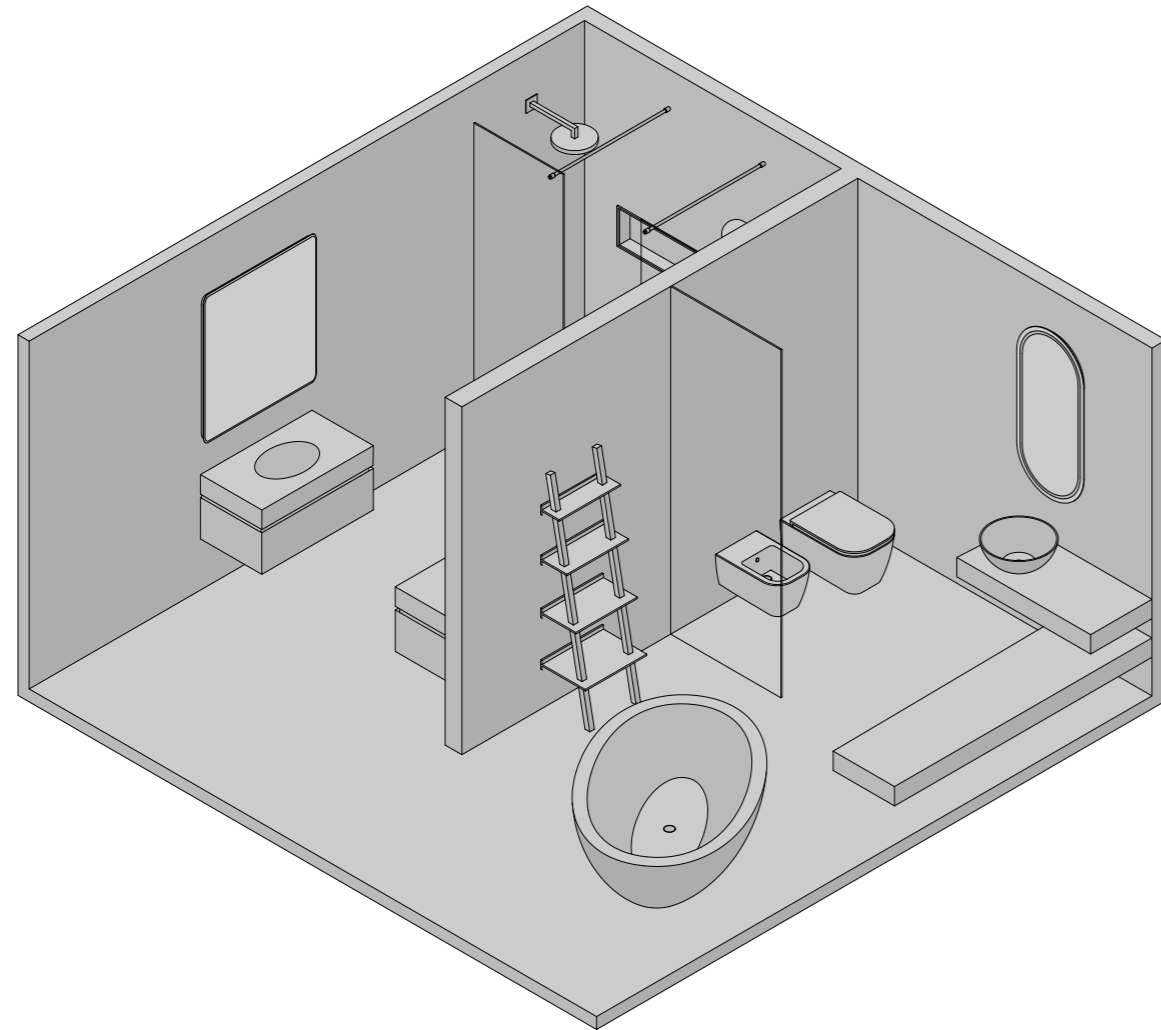

ELEGANCE

MAT LACQUERING : PASTELLO
LACCATO OPACO - MAT LACQUAGE - MATTE
LACKIERUNG - LACADO OPACO
1200 x 550 x H 350 mm
47" x 22" x H 14"

WASHBASIN ELIPSE SYSTEM

480 x 330 x H 180mm
19" x 13" x H 7"

TOP

WHITE STONAGE
1000 x 550 X H 150 mm
39" x 22 x H 6"