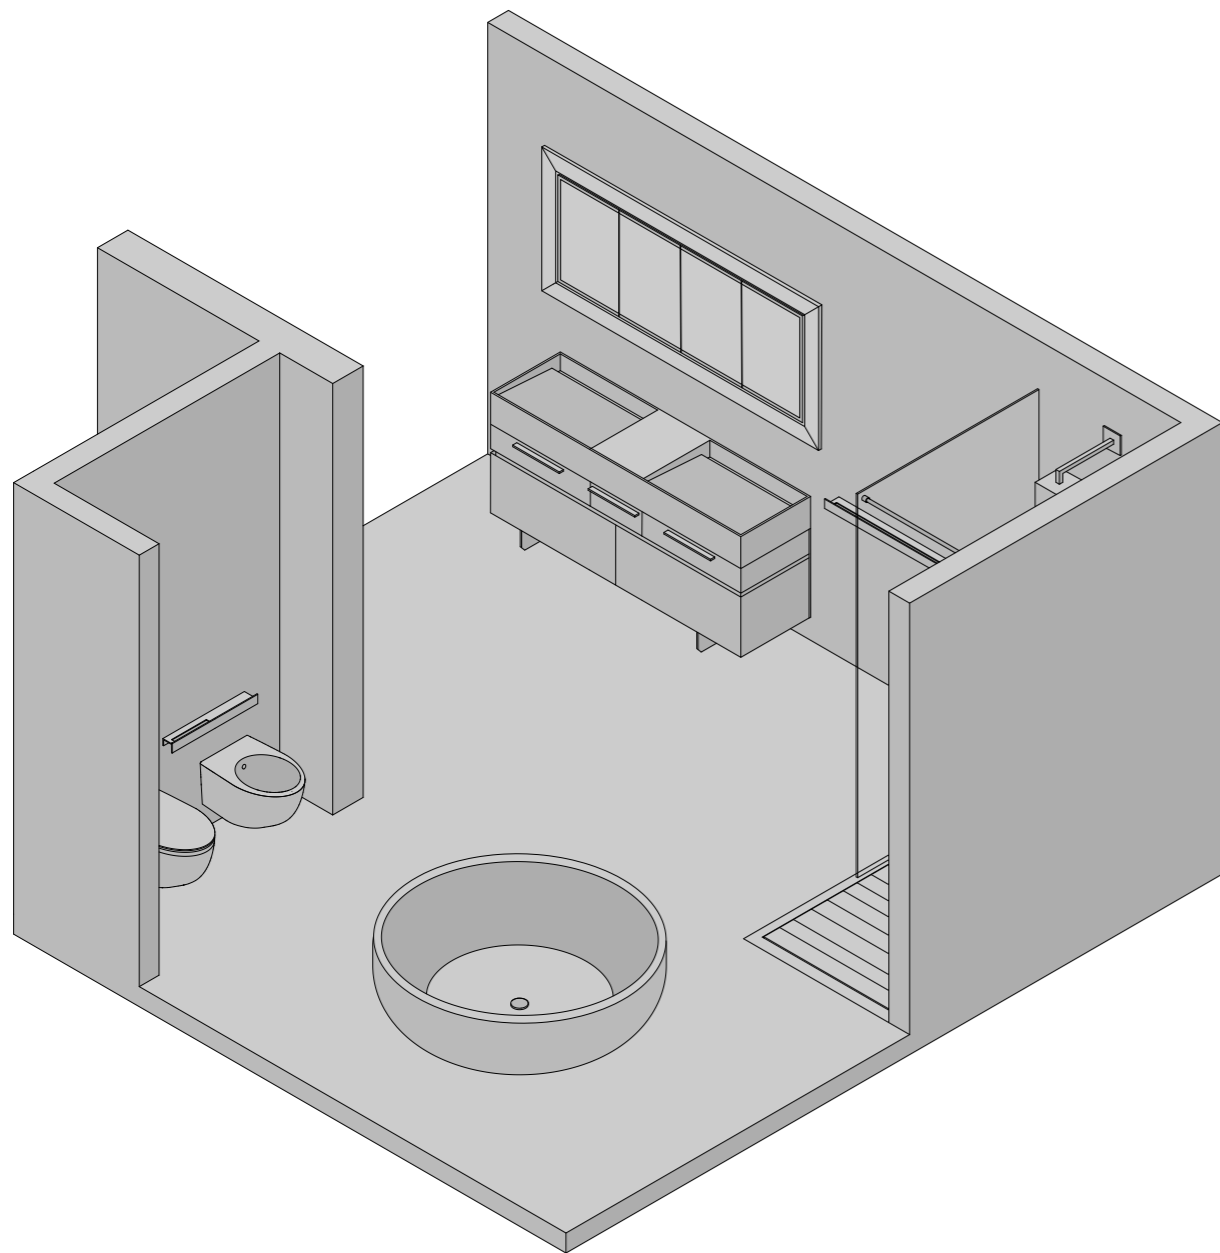

SPECCHIO - MIRROR
REVERSE CABINET

VASCA - BATHTUB
GOLD

ACCESSORI - ACCESSORIES
**LINE
CADDY
CONTAINER**

SANITARI - SANITARY WARE
**WTONDO RIMLESS
BTONDO**

BOX DOCCIA - "WALK IN" SHOWER CABIN
BX.502

PIATTO DOCCIA - SHOWER TRAY
ONE SHOWER

SOFFIONE - SHOWER HEAD
SOLID SHOWER CUBIC