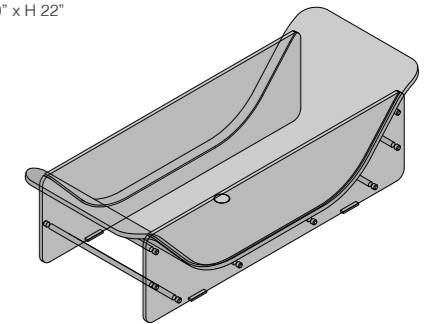

WALK IN SHOWER

ONE SHOWER

2000 x 1000 x H 60 mm
 79" x 39" x H 2"

MULTISHOWER + WATERFULL UNIT + WATER ATOMIZER UNIT

800 x 400
 31" x 16"

CHAISE LOUNGE RIVE GAUCHE

1950 x 750 x H 550 mm
 77" x 30" x H 22"

CADDY