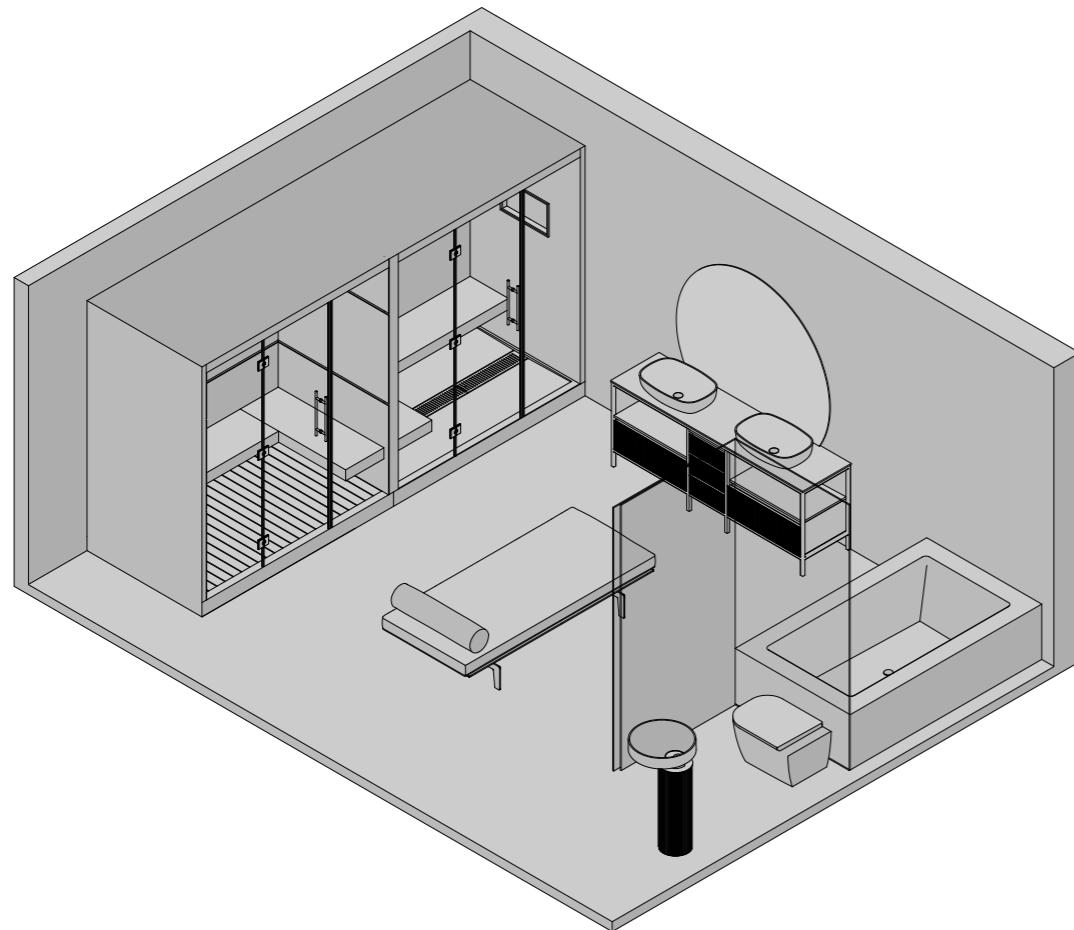

VASCA - BATHTUB
MIAMI

LAVABO - WASHBASIN
SWEET

MOBILE - CABINET
EMOTION + ARIA PLUS

HAMMAM
SENSITY HAMMAM COMFORT 1

SOFFIONE - SHOWER HEAD
SQUARE SHOWER

ACCESSORIO - ACCESSORY
CONTAINER

EMOTION + ARIA PLUS
MILLED PANEL NATURAL OAK
 ROVERE NATURALE - CHENE NATUREL -
 EICHE - ROBLE NATURAL
 2000 x 550 x H 570 mm
 79" x 22" x H 22"