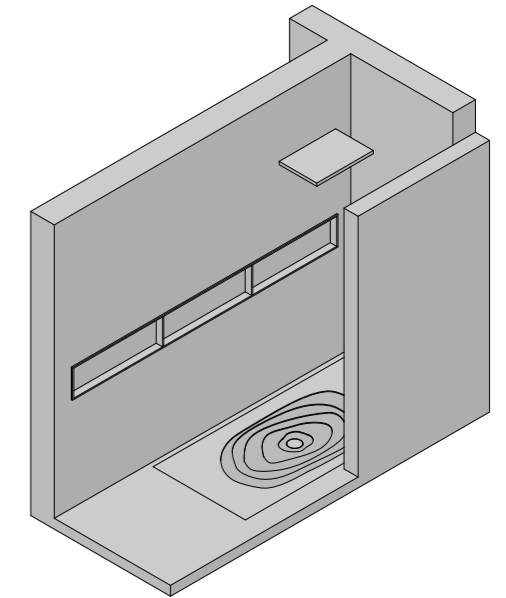

MIRR IN MIRROR

1600 X 143 x H 900 mm
 63" x 6" x H 35"

CONTAINER

2800 x 80 x H 300 mm
 110" x 3" x H 12"

"WALK IN" SHOWER

ONDA

2000 x 1000 x H 60 mm
 79" x 39" x H 2"

SQUARE SHOWER + LED