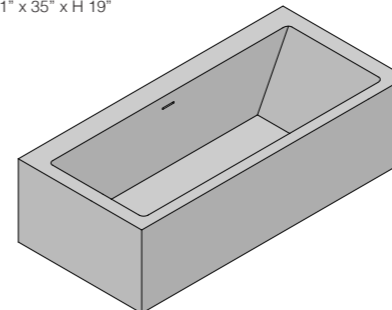

IVORY

1800 x 900 x H 500 mm
71" x 35" x H 19"