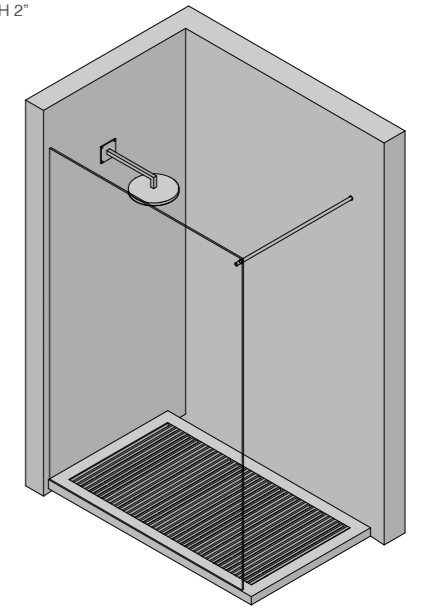

MIRR LED

2000 X 35 x H 800 mm
 78" x 1" x H 31"

"WALK IN" SHOWER : ST.502 LITE

SHOWER LIST

1000 x 1700 x H 60mm
 39" x 67" x H 2"

SOLID SHOWER ROUND

535 X 300 x H 110 mm
 21" x 12" x H 4"

LINE + STAINLESS STEEL PAPER HOLDER