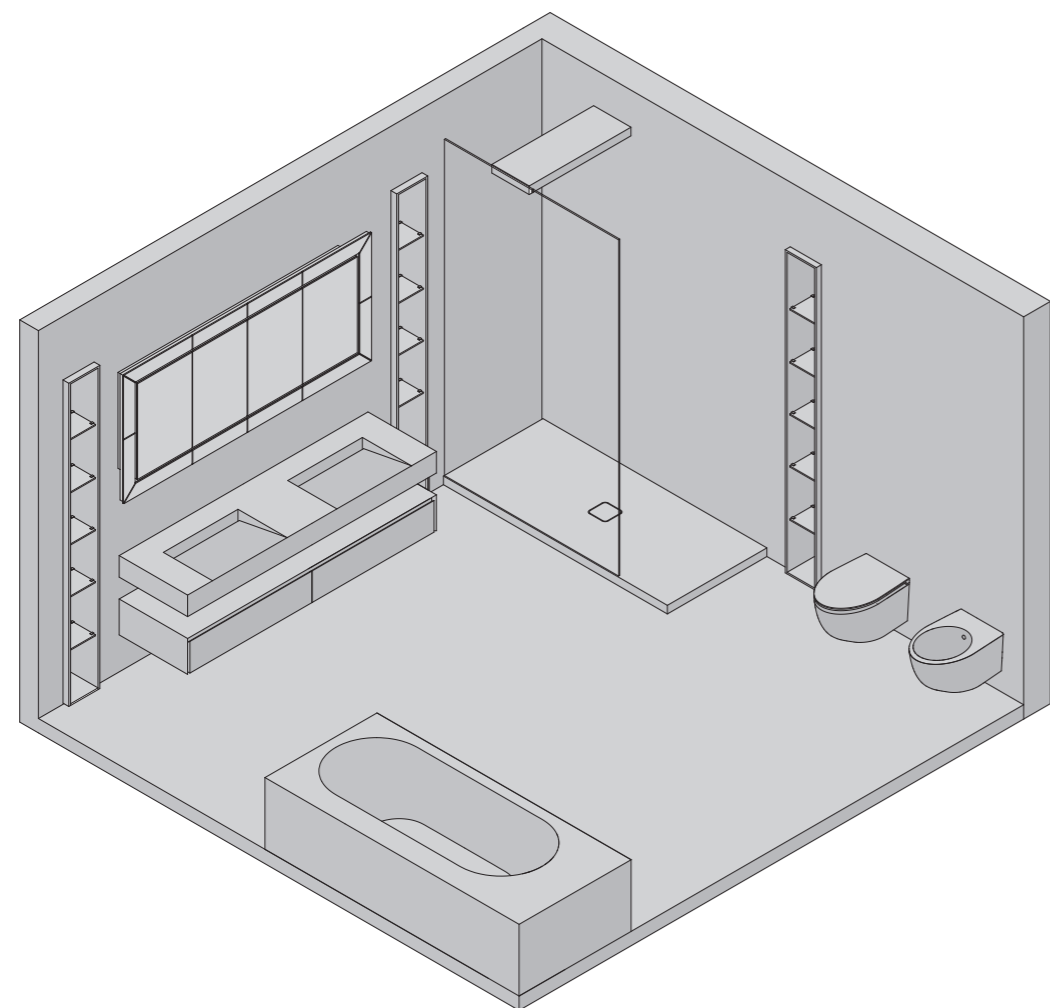

EVERMOTION
CANALETTO WALNUT
NOCE CANALETTO - NOYER CANALETTO
CANALETTO NUSSHOLZ - NOGAL CANALETTO
2000 x 550 x H 250 mm
79" x 22" x H 10"

WASHBASIN SLIM SYSTEM DOUBLE
2000 x 550 x H 150 mm
79" x 22" x H 6"

SAPPHIRE
2000 x 900 x H 500 mm
79" x 35" x H 20"

MIRR GLASS WALL LED
2000 x 120 x H 900 mm
79" x 5" x H 35"

WTONDO RIMLESS
530 x 360 x H 420 mm
21" x 14" x H 17"

BTONDO
530 x 360 x H 420 mm
21" x 14" x H 17"

"WALK IN" SHOWER : ST.502

MINIMUM
1800 x 800 x H 40 mm
71" x 31" x H 2"

SHOWER GLASS
800 x 300 x H 60 mm
31" x 12" x H 2"

NICHE
CANALETTO WALNUT
NOCE CANALETTO - NOYER CANALETTO -
KARMELL NUSSHOLZ - NOGAL CANA-
LETTO
250 x 200 x H 2200 mm
10" x 8" x H 87"