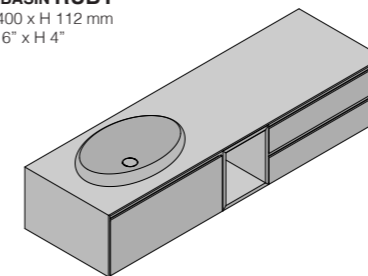

ACCESSORIO - ACCESSORY
LINE

LAVABO - WASHBASIN
DIAMOND TOWER

WASHBASIN RUBY

600 x 400 x H 112 mm
24" x 16" x H 4"