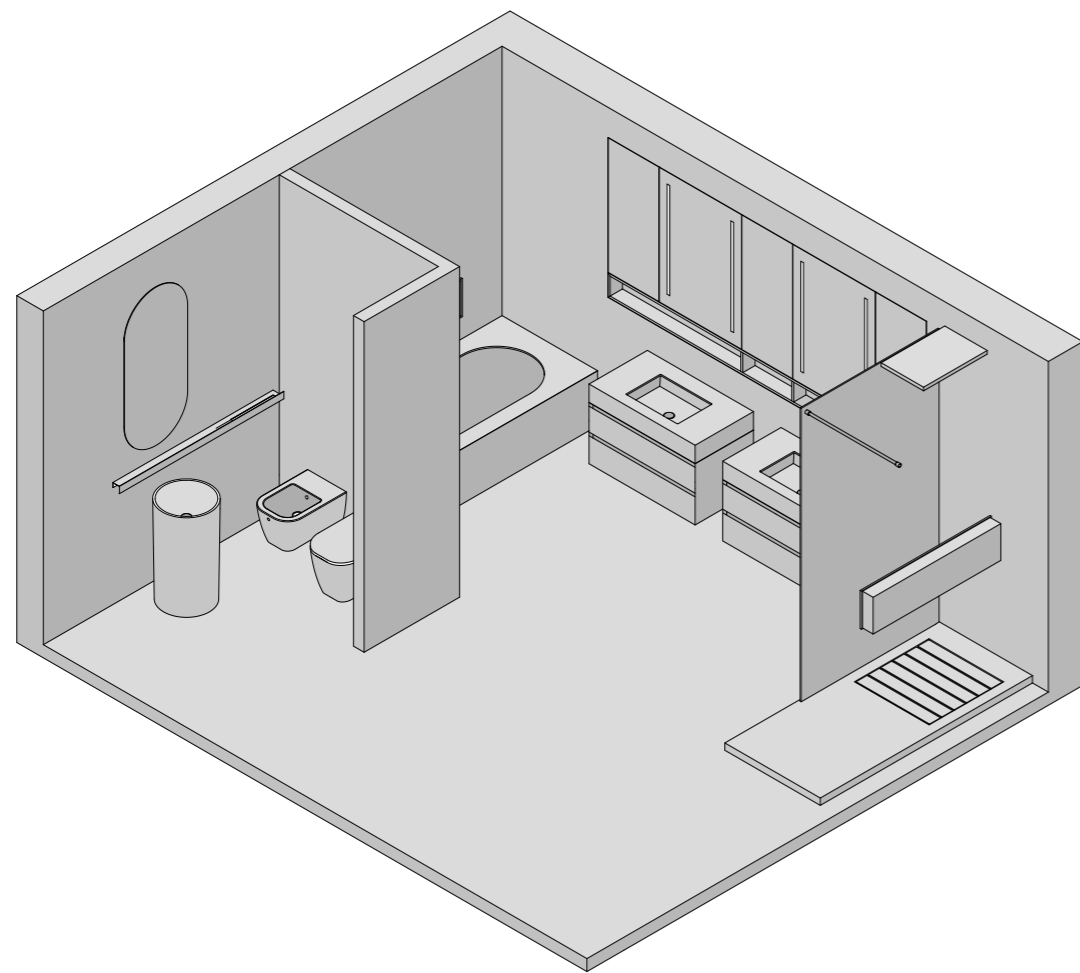

BOX DOCCIA - WALK IN SHOWER CABIN
ST.501

PIATTO DOCCIA - SHOWER TRAY
TOLOMEO

SOFFIONE - SHOWER HEAD
SQUARE SHOWER