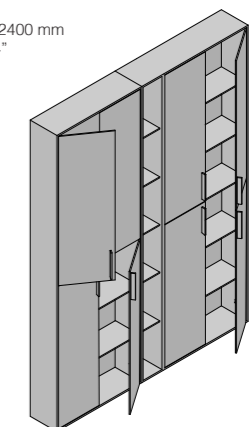

DIAMOND TOWER

Ø 450 x H 820 mm
18" x 17" x H 32"

WTONDO RIMLESS

530 x 360 x H 420 mm
21" x 14" x H 17"