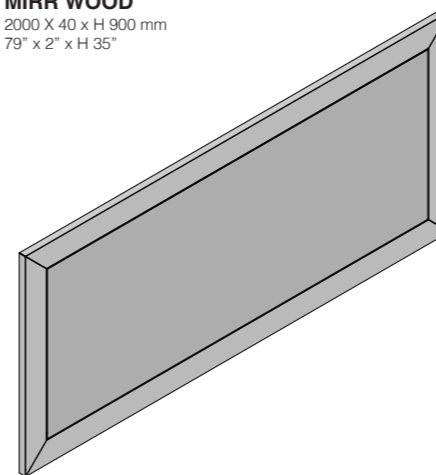

MIRR WOOD
 2000 X 40 x H 900 mm
 79" x 2" x H 35"

MIRR SLIM CIRCLE + FROSTED GLASS
 900 X 35 mm
 35" x 1"

CADDY
 400 x 340 x H 700 mm
 16" x 13" x H 28"

CUBANITO
 600 x 300 x H 400 mm
 24" x 12" x H 16"

WQUADRO RIMLESS
 550 x 360 x H 420 mm
 22" x 14" x H 17"