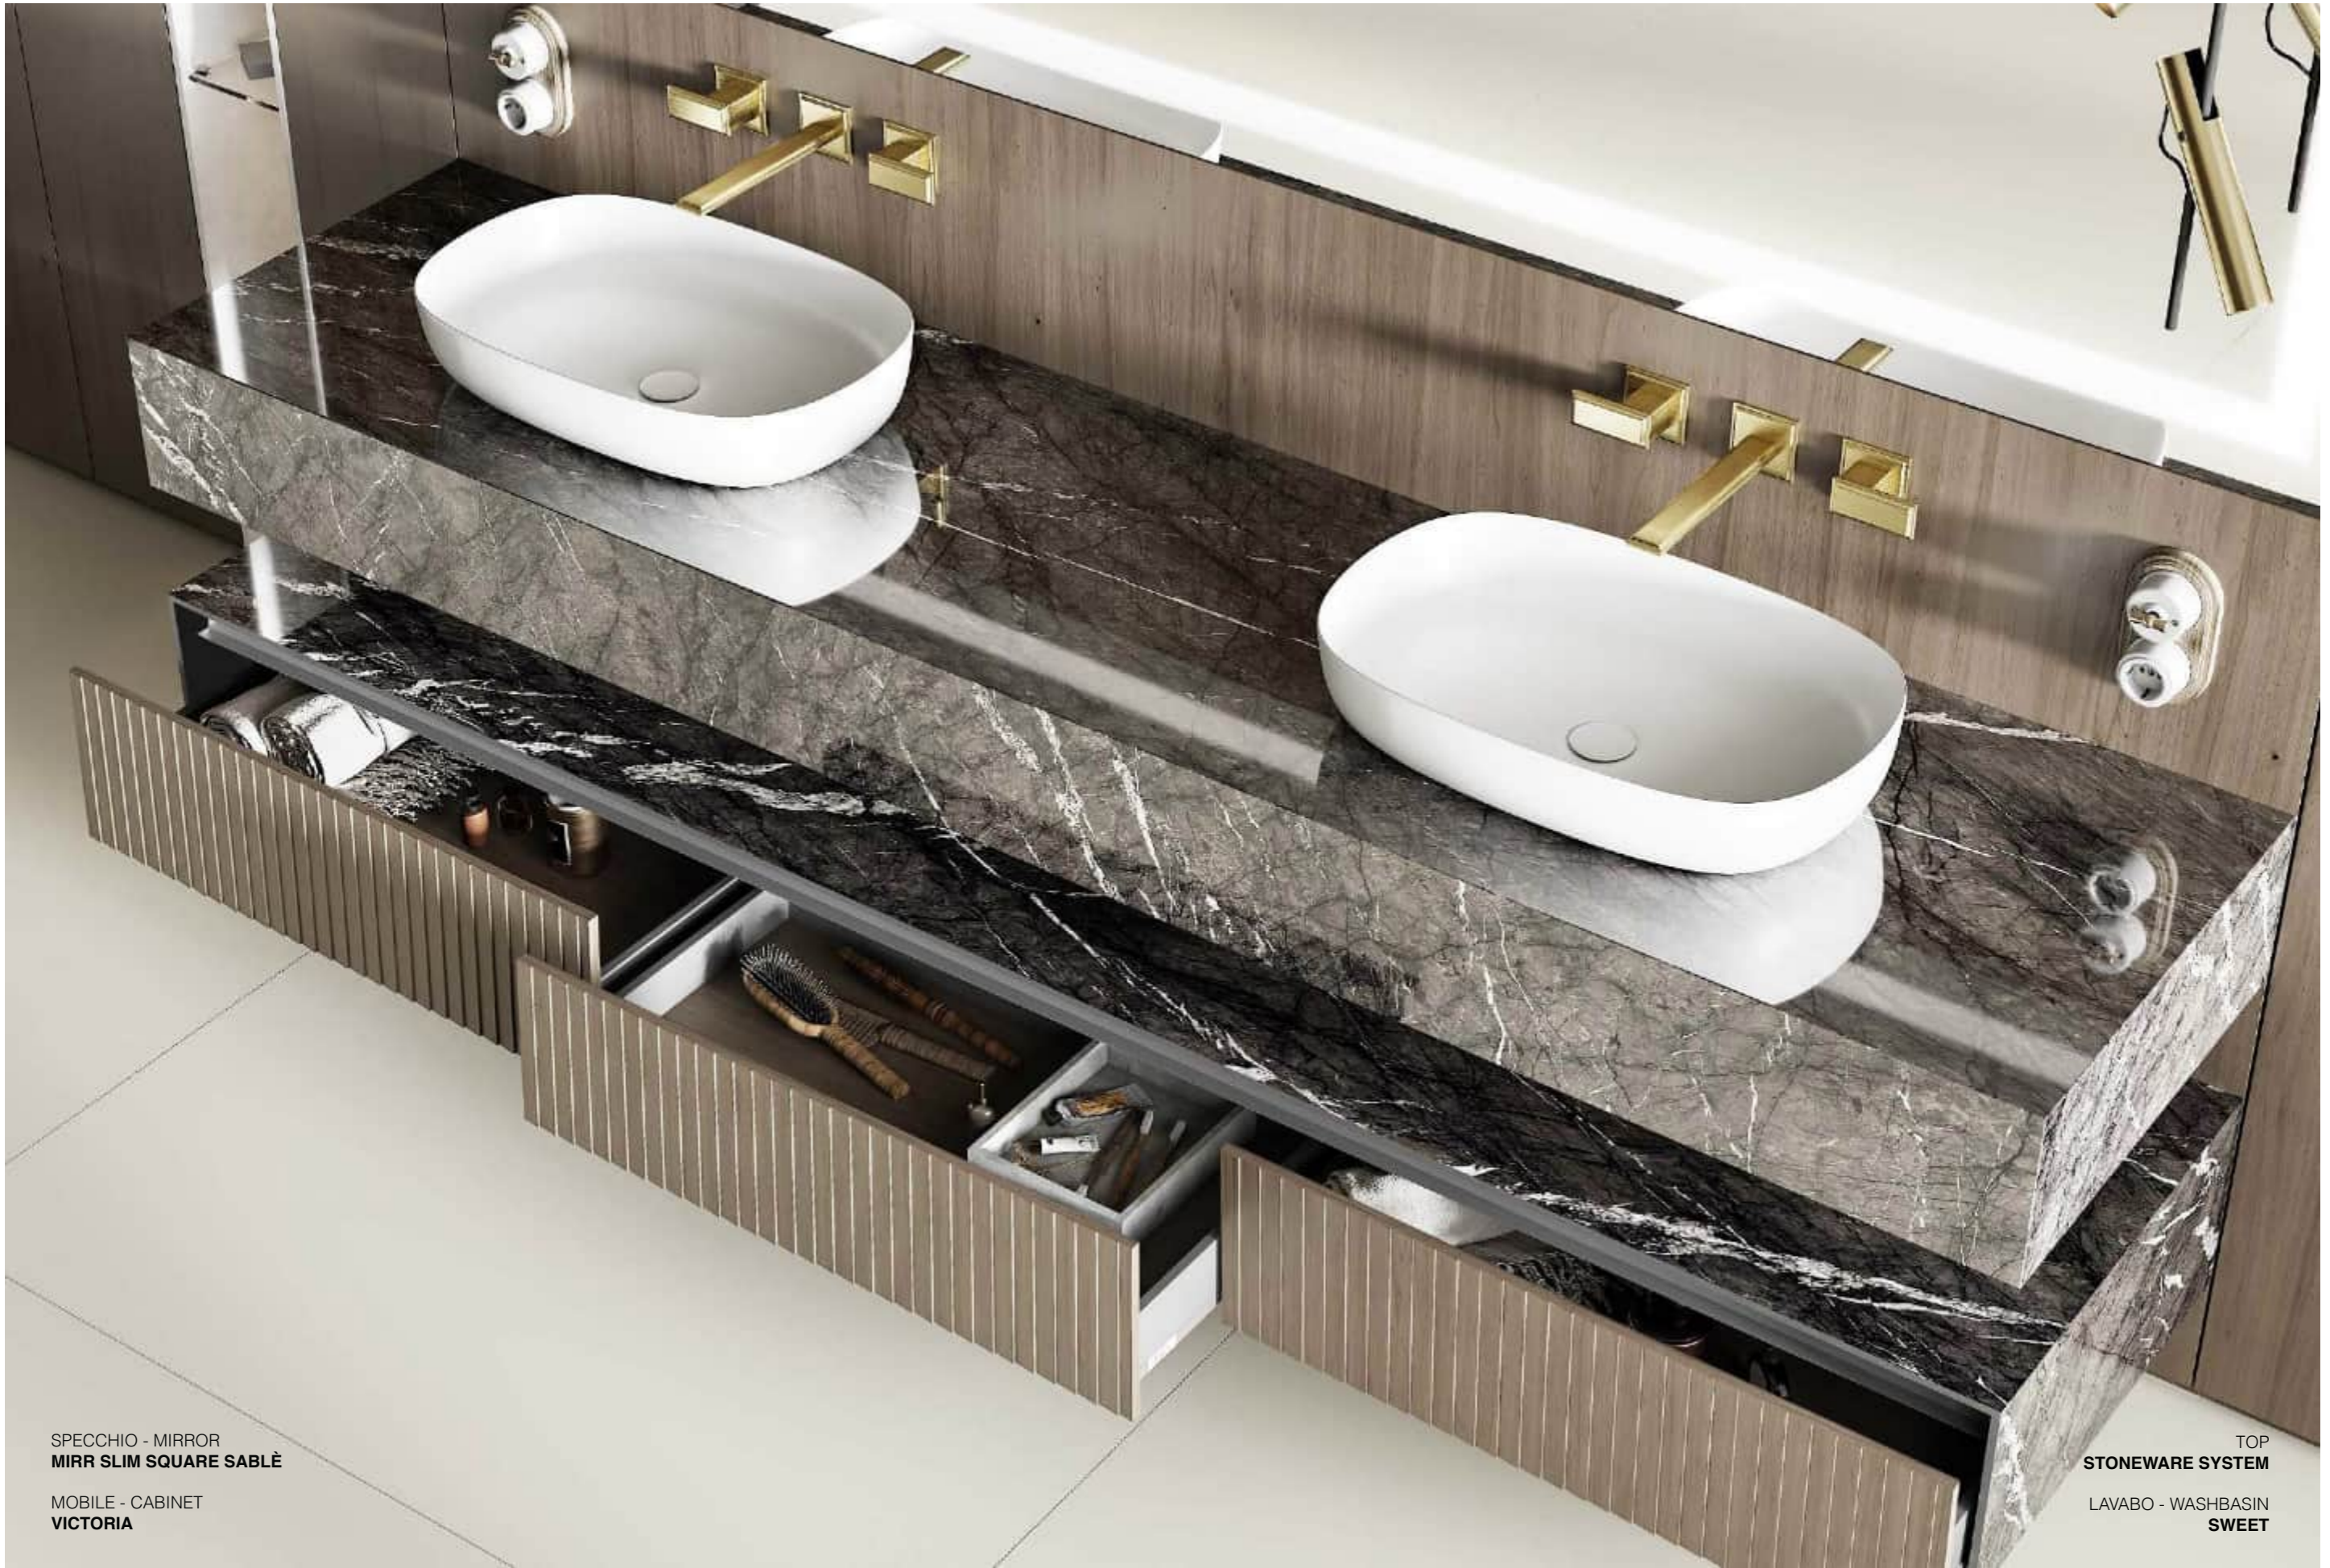

TOP
STONEWARE SYSTEM

MOBILE - FURNITURE
BOISERIE + NICHE

MOBILE - CABINET
VICTORIA

LAVABO - WASHBASIN
SWEET

ACCESSORIO - ACCESSORY
CADDY

MOBILI - FURNITURE
BOISERIE

SPECCHIO - MIRROR
MIRR SLIM SQUARE SABLÈ

TOP
STONEWARE SYSTEM

MOBILE - CABINET
VICTORIA

LAVABO - WASHBASIN
SWEET

SPECCHIO - MIRROR
MIRR SLIM SQUARE SABLÈ

MOBILE - CABINET
VICTORIA

TOP
STONEWARE SYSTEM

LAVABO - WASHBASIN
SWEET

MOBILI - FURNITURE
BOISERIE + NICHE

MOBILE - CABINET
VICTORIA