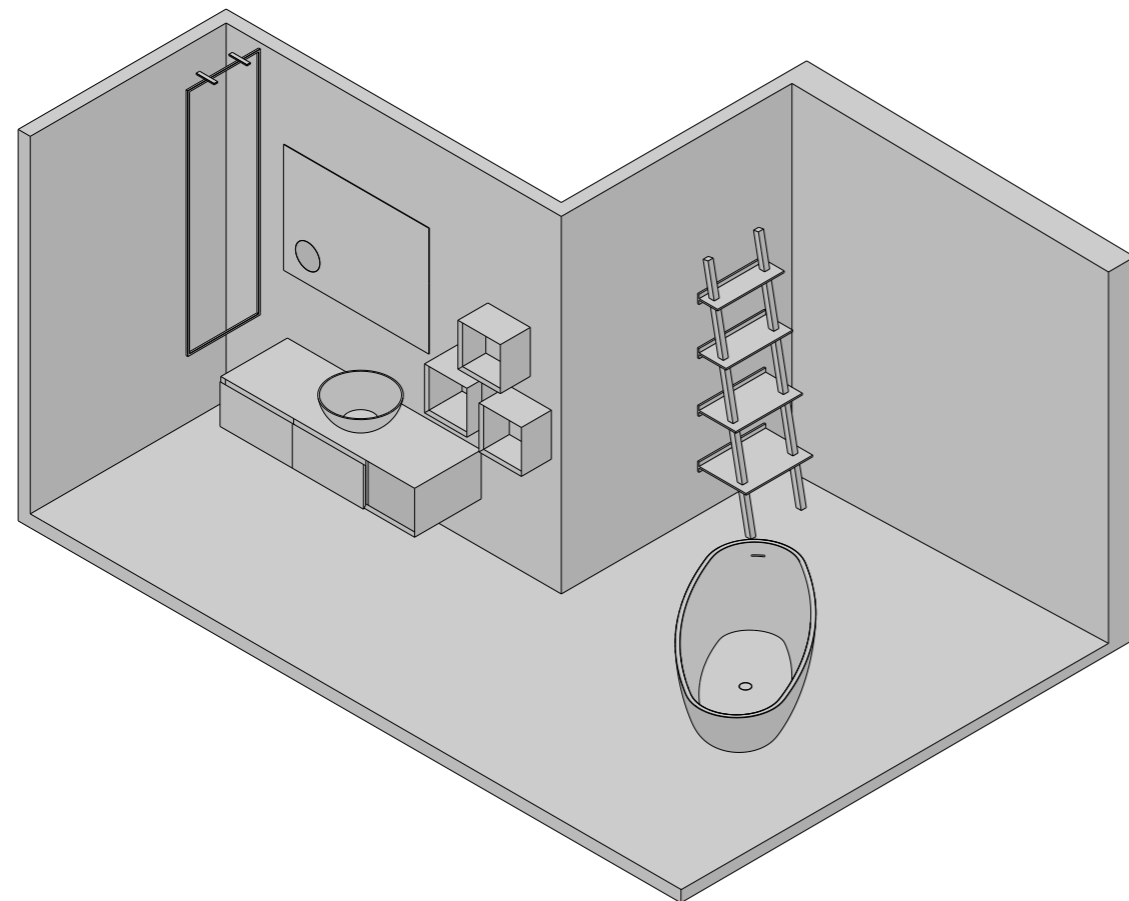

LAVABO - WASHBASIN
GOLD 2

MOBILE - CABINET
EVOLINE
EVOLINE TOTEM OPEN

VASCA - BATHTUB
TURQUOISE

ACCESSORI - ACCESSORIES
SERVETTO
SCALETTA

VASCA - BATHTUB
TURQUOISE

ACCESSORIO - ACCESSORY
SCALETTA

MOBILE - CABINET
EVOLINE
LAVABO - WASHBASIN
GOLD 2