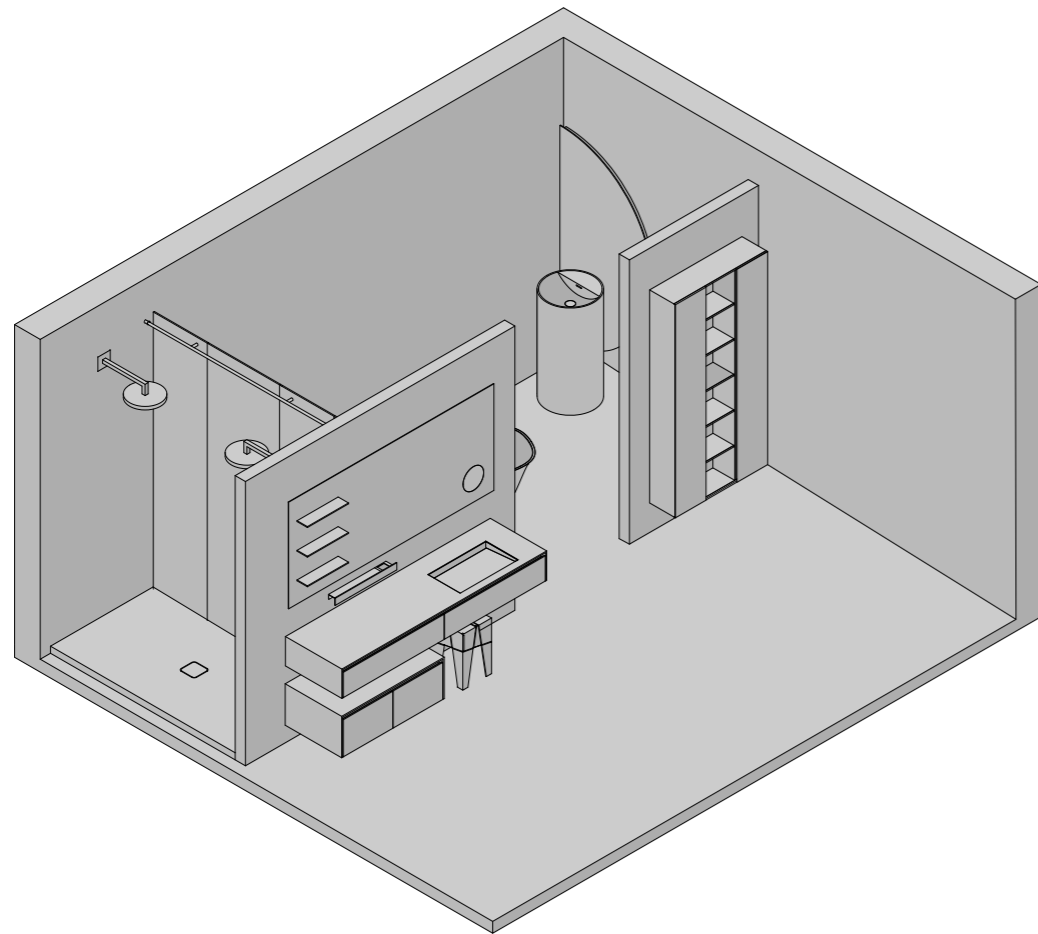

PIATTO DOCCIA - SHOWER TRAY
MINIMUM

VASCA - BATHTUB
GRACE

SANITARI - SANITARY WARE
**WTONDO RIMLESS
BTONDO**

LAVABO - WASHBASIN
TOWER STEP

ACCESSORIO - ACCESSORY
LINE

SPECCHIO - MIRROR
MOON LED

VASCA - BATHTUB
GRACE