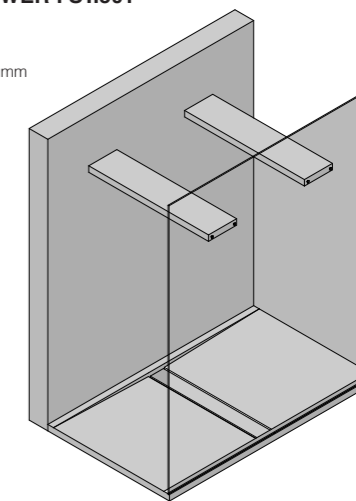

SHOWER GLASS
1280 x 300 x H 60 mm
50" x 12" x H 2"

POLIS
2200 x 1300 x H 60 mm
87" x 51" x H 2"