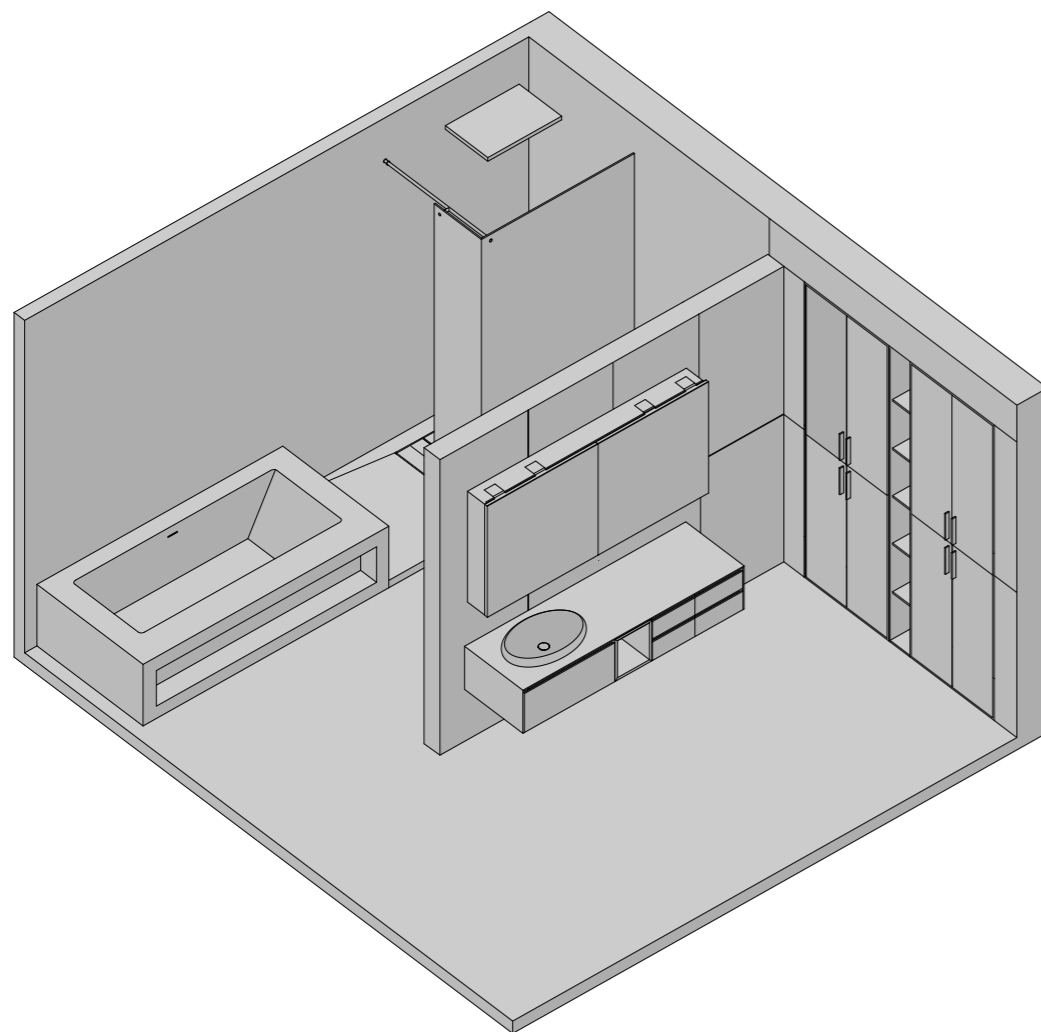

BOX DOCCIA WALK IN - WALK IN SHOWER CABIN
ST.400

PIATTO DOCCIA
TOLOMEO

VICTORIA

MAT LACQUERING : GIOVE + STONEWARE : ETOILE SYMPHONIE
LACCATO OPACO + GRÉS - MAT LACQUAGE + GRÉS CÉRAME - MATTE
LACKIERUNG + STEINZEUG - LACADO OPACO + GRÉS PORCELANICO
1800 x 550 x H 350 mm
71" x 22" x H 14"

WASHBASIN RUBY

600 x 400 x H 112 mm
24" x 16" x H 4"

MIRR BOX

1800 x 220 x H 900 mm
71" x 9" x H 35"