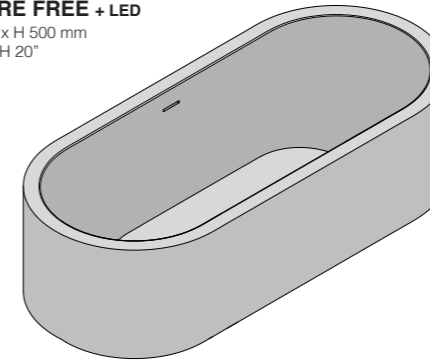

WASHBASIN PARK PLACE

2000 x 550 x H 200 mm
 79" x 22" x H 8"

"WALK IN" SHOWER : ST.501

ONE SHOWER + TEAK SLATS
 2000 x 1000 x H 60 mm
 79" x 39" x H 2"

SAPPHIRE FREE + LED

1800 x 800 x H 500 mm
 71" x 31" x H 20"