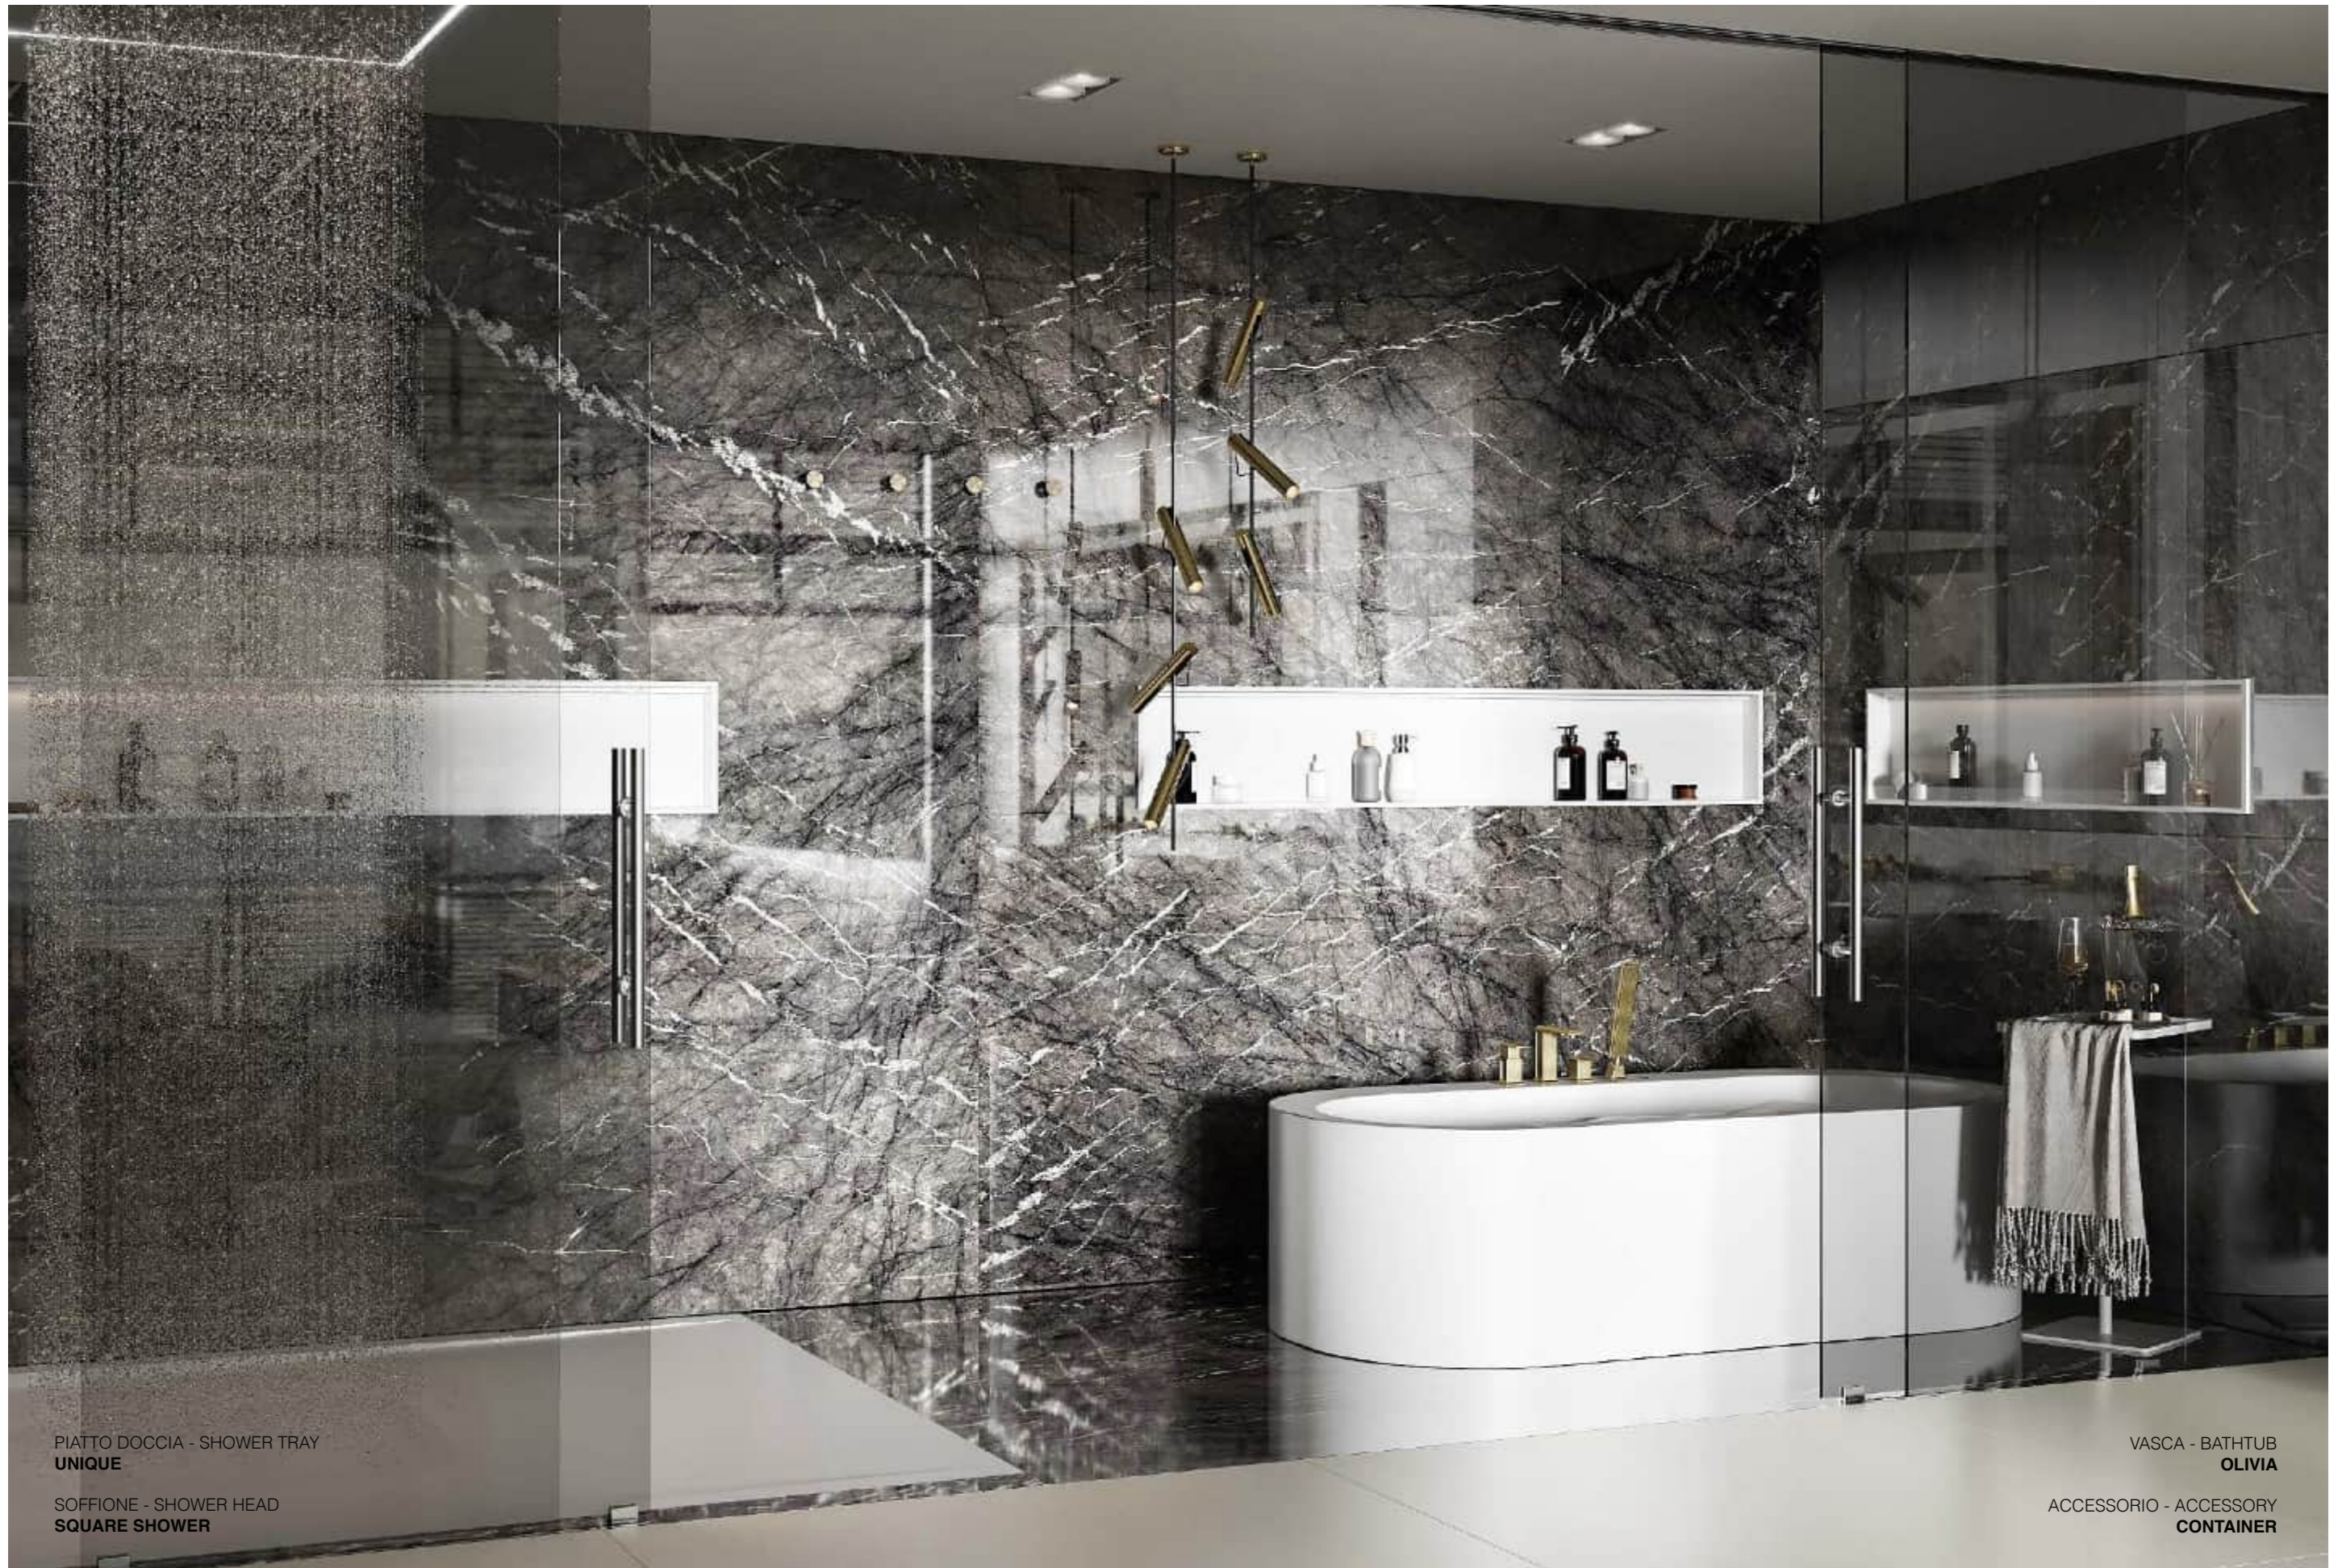

VASCA - BATHTUB
OLIVIA
ACCESSORIO - ACCESSORY
CONTAINER

PIATTO DOCCIA - SHOWER TRAY
UNIQUE

SOFFIONE - SHOWER HEAD
SQUARE SHOWER

VASCA - BATHTUB
OLIVIA

ACCESSORIO - ACCESSORY
CONTAINER