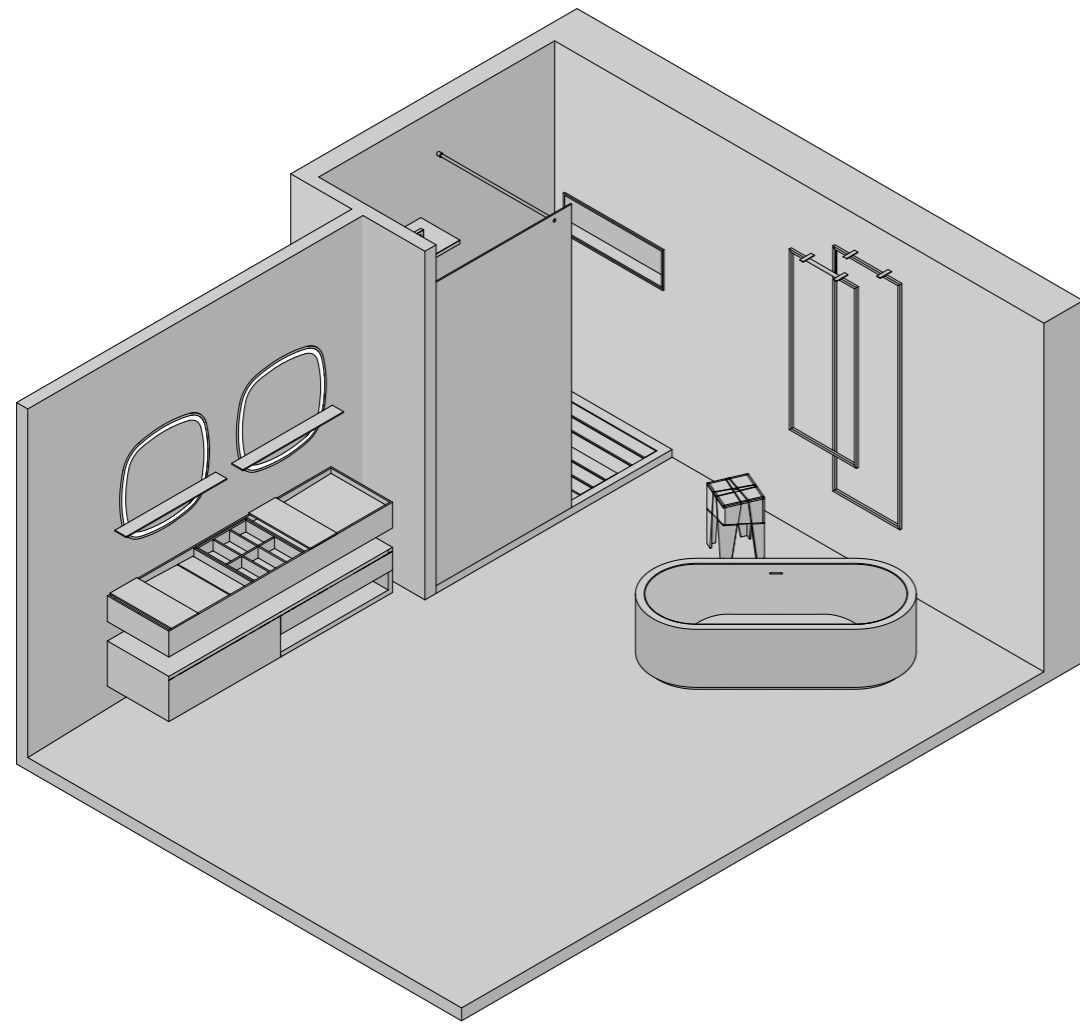

EVOLINE

MAT LACQUERING : PETROLIO
LACCATO OPACO - MAT LACQUAGE / MATTE
LACKIERUNG / LACADO OPACO
2000 x 550 x H 350 mm
79" x 22" x H 14"

WASHBASIN PARK PLACE

2000 x 550 x H 200 mm
79" x 22" x H 8"

"WALK IN" SHOWER : ST.501

ONE SHOWER + TEAK SLATS
2000 x 1000 x H 60 mm
79" x 39" x H 2"

SAPPHIRE FREE + LED

1800 x 800 x H 500 mm
71" x 31" x H 20"

MIRR SHELF + FROSTED GLASS

900 x 135 x H 800 mm
35" x 5" x H 31"

TANGRAM STOOL

280 x 280 x H 470 mm
11" x 11" x H 19"

DECÒ SHOWER

535 x 300 x H 100 mm
21" x 12" x H 4"

CONTAINER

900 x 80 x H 300 mm
35" x 3" x H 12"

SERVETTO

600 x H 1900 mm
24" x H 75"

SERVETTO

600 x H 1400 mm
24" x H 55"