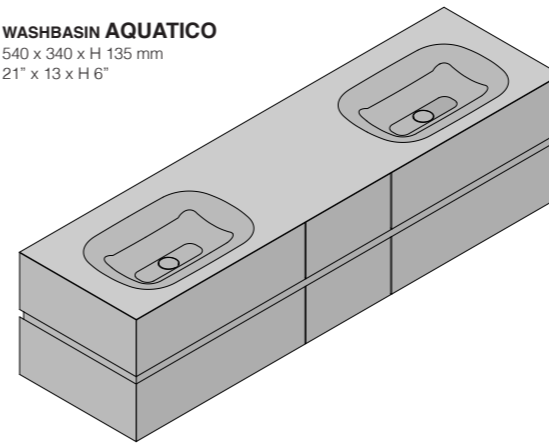

EVOLINE
WENGÈ
2000 X 550 x H 500 mm
79" x 22" x H 20"

WASHBASIN AQUATICO
540 x 340 x H 135 mm
21" x 13" x H 6"

CRYSTAL + DOUBLE LIBRARY
CROSS LIBRARY
2000 X 830 x H 500 mm
79" x 33" x H 20"