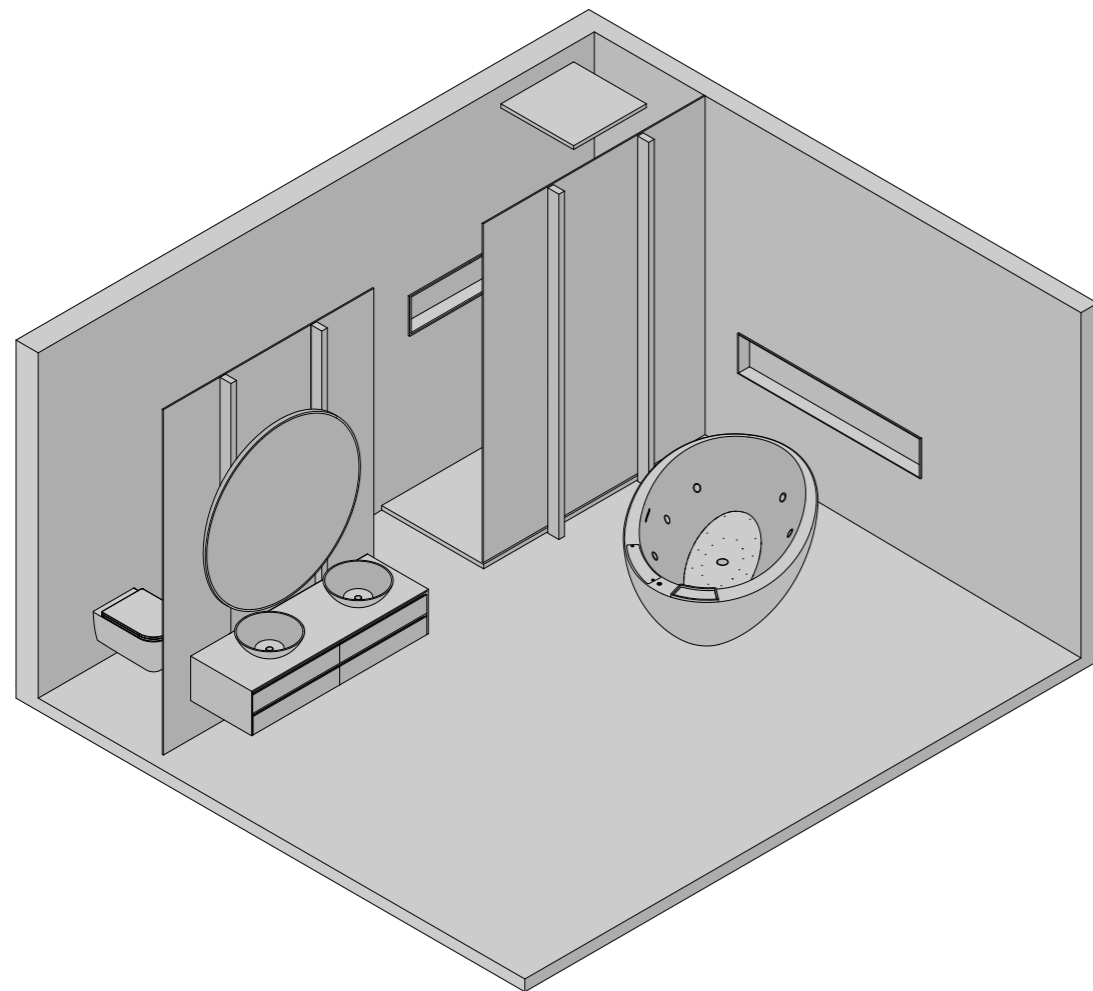

LAVABO - WASHBASIN
GOLD4

SPECCHIO - MIRROR
MIRR SLIM

MOBILE - CABINET
VICTORIA

VICTORIA

STONEWARE : REVE PERLE + TABACCO OAK
GRÉS + ROVERE TABACCO - GRÉS CÉRAME + CHÊNE
TABAC - STEINZEUG + TABAKBRAUNE EICHE - GRÉS
PORCELANICO + DURMAST TABACO
1600 x 550 x H 550 mm
63" x 22" x H 22"

WASHBASIN GOLD 4

Ø 450 x H 160 mm
18" x H 6"