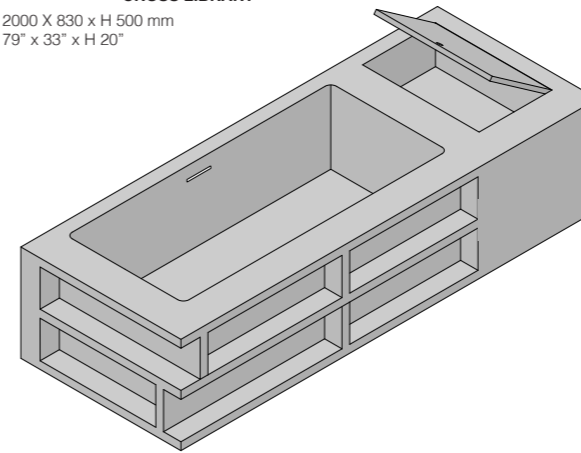

SANITARI - SANITARY WARE
WQUADRO

ACCESSORIO - ACCESSORY
LINE

EVOLINE
WENGÈ
 2000 X 550 x H 500 mm
 79" x 22" x H 20"

WASHBASIN AQUATICO
 540 x 340 x H 135 mm
 21" x 13" x H 6"

CRYSTAL + DOUBLE LIBRARY
CROSS LIBRARY
 2000 X 830 x H 500 mm
 79" x 33" x H 20"