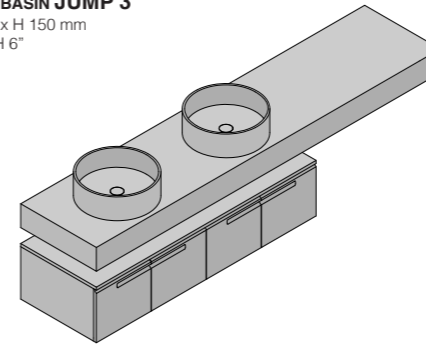

EMPHASIS

MAT LACQUERING : CHAMPAGNE
LACCATO OPACO - MAT LACQUAGE - MATTE
LACKIERUNG - LACADO OPACO
1600 x 550 x H 350 mm
63" x 22" x H 14"

WASHBASIN JUMP 3
Ø 450 x H 150 mm
18" x H 6"