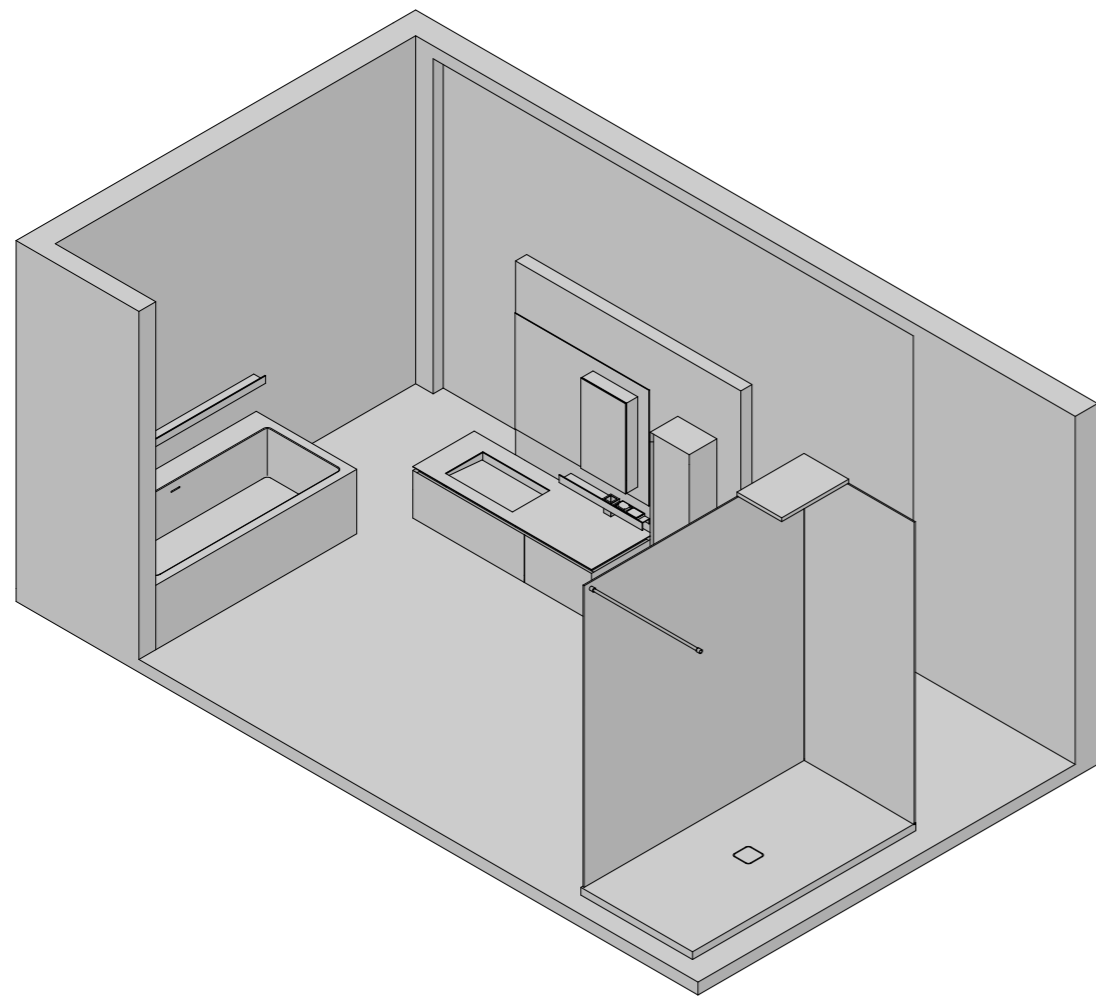

EVOLINE + LED
TABACCO OAK
ROVERE TABACCO - CHÊNE TABAC - TABAKBRAU-
NE EICHE - DURMAST TABACO
1600 x 550 x H 400 mm
63" x 22" x H 16"

WASHBASIN TECNO INCA
MARBLE : LIPICA
MARMO - MARBRE - MARMOR - MARMOL
600 x 335 x H 120 mm
24" x 13" x H 5"

IVORY
1800 x 900 x H 500 mm
71" x 35" x H 20"

MIRR IN MIRROR SINGLE
1200 x 143 x H 900 mm
47" x 6" x H 35"

CONTAINER
900 x 80 x H 300 mm
35" x 3" x H 12"

"WALK IN" SHOWER : BX.502 LITE

MINIMUM
2000 x 1000 x H 40 mm
79" x 39" x H 2"

SQUARE SHOWER + LED
600 X 400 x H 30 mm
24" x 16" x H 1"

LINE
1700 x 100 x H 60 mm
67" x 4" x H 2"

LINE
700 x 100 x H 60 mm
28" x 4" x H 2"

EVOLINE TOTEM
TABACCO OAK
CHÊNE TABAC - TABAKBRAUNE EICHE -
DURMAST TABACO - ROVERE TABACCO
350 x 250 x H 1200 mm
14" x 10" x H 47"