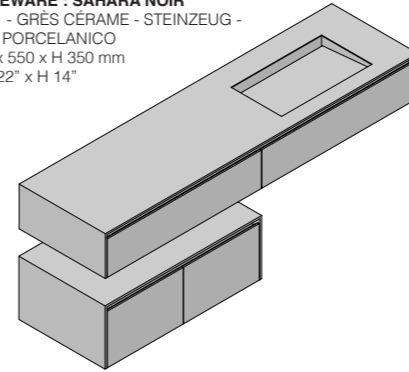

SPECCHIO - MIRROR
MOON LED

VASCA - BATHTUB
GRACE

VICTORIA
STONEWARE : SAHARA NOIR
GRÉS - GRÉS CÉRAME - STEINZEUG -
GRÉS PORCELANICO
2000 x 550 x H 250 mm
79" x 22" x H 10"

VICTORIA
STONEWARE : SAHARA NOIR
GRÉS - GRÉS CÉRAME - STEINZEUG -
GRÉS PORCELANICO
1000 x 550 x H 350 mm
39" x 22" x H 14"