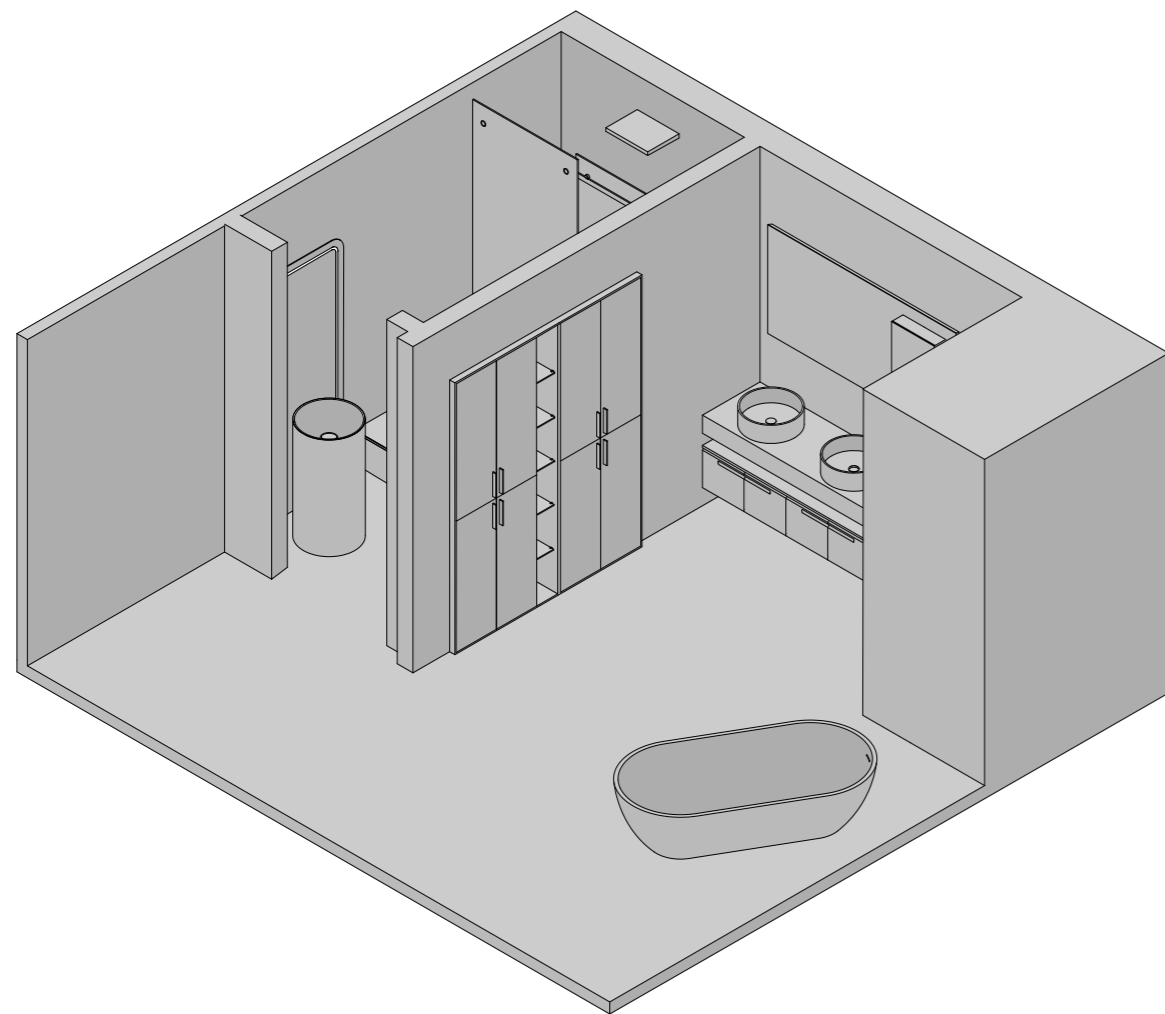

PIATTO DOCCIA - SHOWER TRAY
SHOWER CASE

ACCESSORIO - ACCESSORY
LINE

LAVABO - WASHBASIN
TOWER ROLL

SANITARI - SANITARY WARE
**WTONDO RIMLESS
BTONDO**