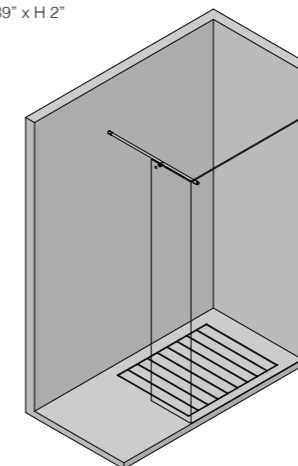

WASHBASIN RUBY

600 x 400 x H 112 mm
 24" x 16" x H 4"

MIRR BOX

1800 x 220 x H 900 mm
 71" x 9" x H 35"

WALK IN SHOWER CABIN ST.400

TOLOMEO + SLATS
 2000 x 1000 x H 60 mm
 79" x 39" x H 2"

SQUARE SHOWER + LED