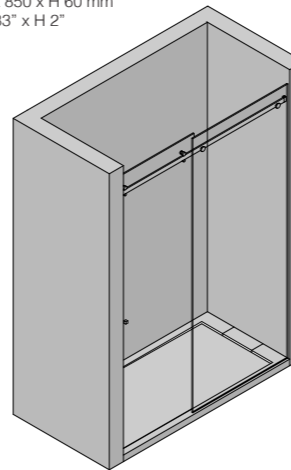

WASHBASIN JUMP 3
 Ø 450 x H 150 mm
 18" x H 6"

TOP

LARIX BOREALIS
 2500 x 550 X H 150 mm
 98" x 22 x H 6"

SHOWER CABIN WITH SLIDING DOOR : BX.203

SHOWER CASE
 1750 x 850 x H 60 mm
 69" x 33" x H 2"

SQUARE SHOWER