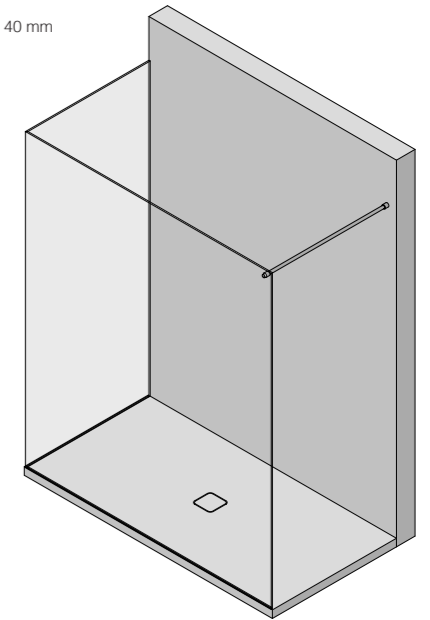

CONTAINER
900 x 80 x H 300 mm
35" x 3" x H 12"

"WALK IN" SHOWER : BX.502 LITE

MINIMUM
2000 x 1000 x H 40 mm
79" x 39" x H 2"