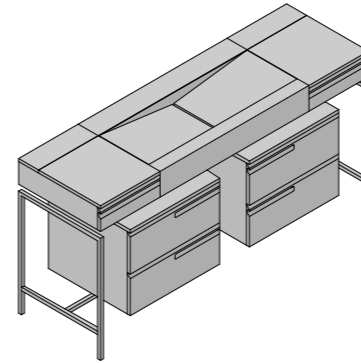

BOX DOCCIA - WALK IN SHOWER CABIN
ST.502
PIATTO DOCCIA - SHOWER TRAY
UNIQUE
SOFFIONE - SHOWER TRAY
SQUARE SHOWER

EMPHASIS + ARIA
MAT LACQUERING : OLTREMARE
LACCATO OPACO - MAT LACQUAGE -
MATTE LACKIERUNG - LACADO OPACO
1800 x 550 x H 900 mm
71" x 22" x H 35"

WASHBASIN CUT
1000 x 550 X H 150 mm
39" x 22 x H 6"