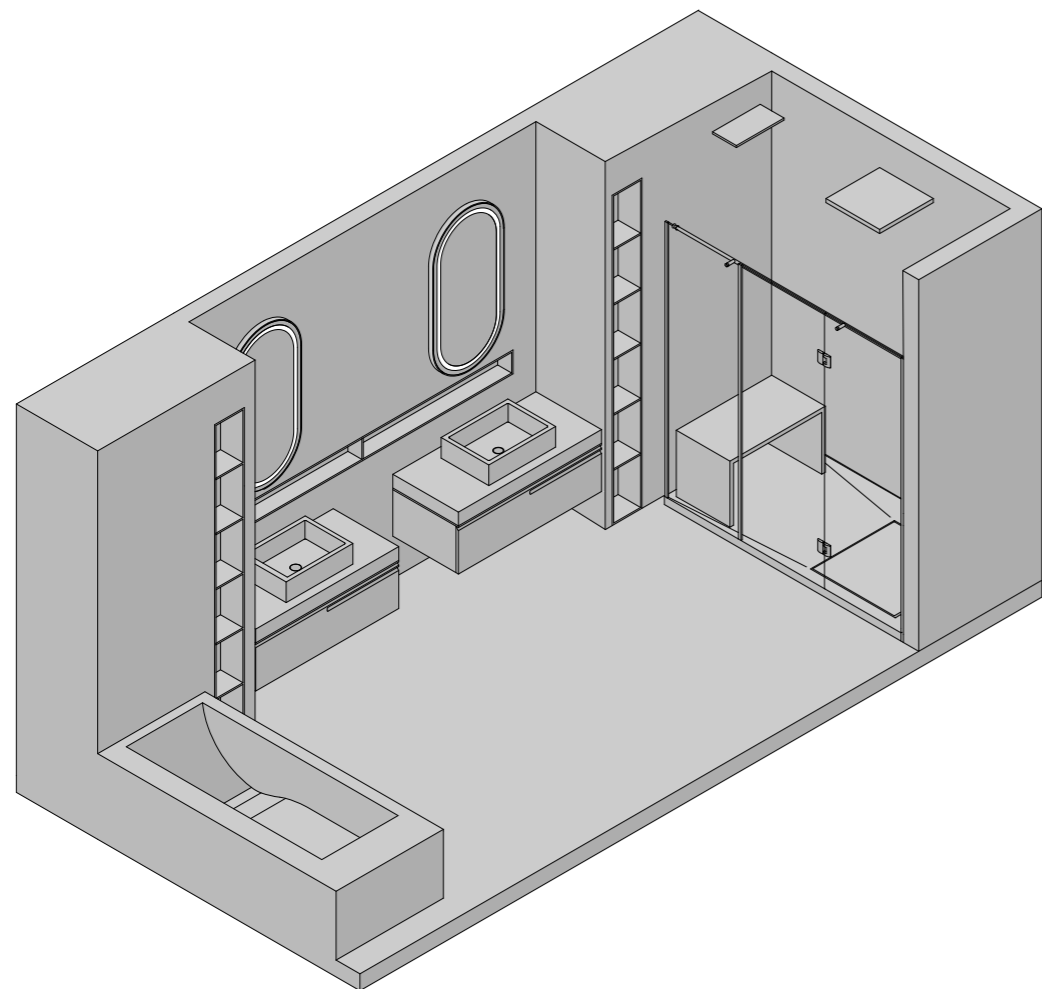

PIATTO DOCCIA - SHOWER TRAY
TOLOMEO

SOFFIONI - SHOWER TRAYS
MULTISHOWER
SQUARE SHOWER

EMPHASIS

MAT LACQUERING : QUARZO
LACCATO OPACO - MAT LACQUAGE -
MATTE LACKIERUNG - LACADO OPACO
1200 x 550 x H 350 mm
47" x 22" x H 14"

WASHBASIN QUADRANT PLUS

560 x 400 x H 150 mm
22" x 16" x H 6"

SHOWER CABIN WITH HINGED DOOR : BX.103

TOLOMEO

2000 x 900 x H 60 mm
79" x 35" x H 2"

TOP

MARBLE : BLACK MARQUINIA
MARMO - MARBRE - MARMOR - MARMOL
1200 x 550 x H 100 mm
47" x 22" x H 4"

NICHE

CANALETTO WALNUT
NOCE CANALETTO - NOYER CANALETTO -
KARMELL NUSSHOLZ - NOGAL CANA-
LETTO
250 x 200 x H 2400 mm
10" x 8" x H 94"

MIRR FORUM

600 x 35 x H 1200 mm
24" x 1" x H 47"