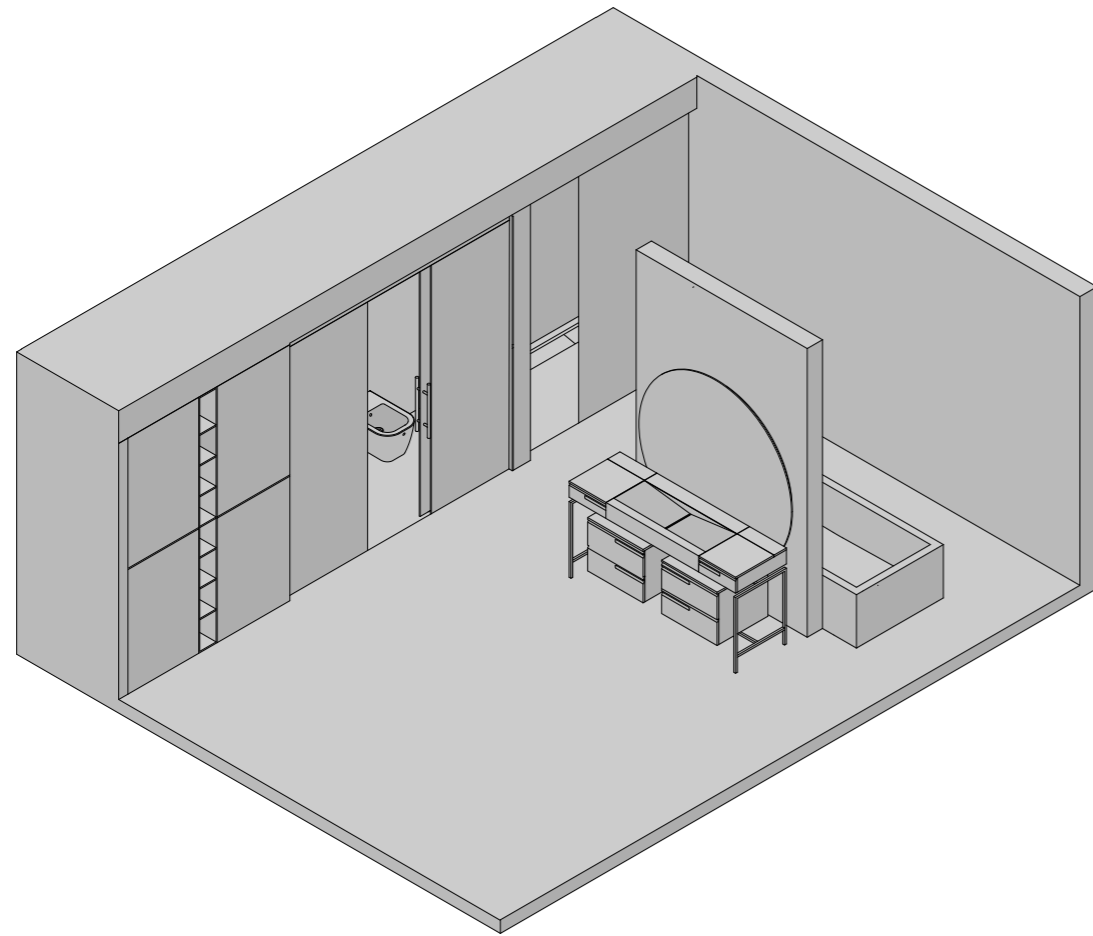

LAVABO - WASHBASIN
CUT

SPECCHIO - MIRROR
MIRR SLIM CIRCLE

VASCA - BATHTUB
SQUARE BIG
 ACCESSORI - ACCESSORIES
CADDY
SERVETTO

BOX DOCCIA - WALK IN SHOWER CABIN
ST.502
 PIATTO DOCCIA - SHOWER TRAY
UNIQUE
 SOFFIONE - SHOWER TRAY
SQUARE SHOWER