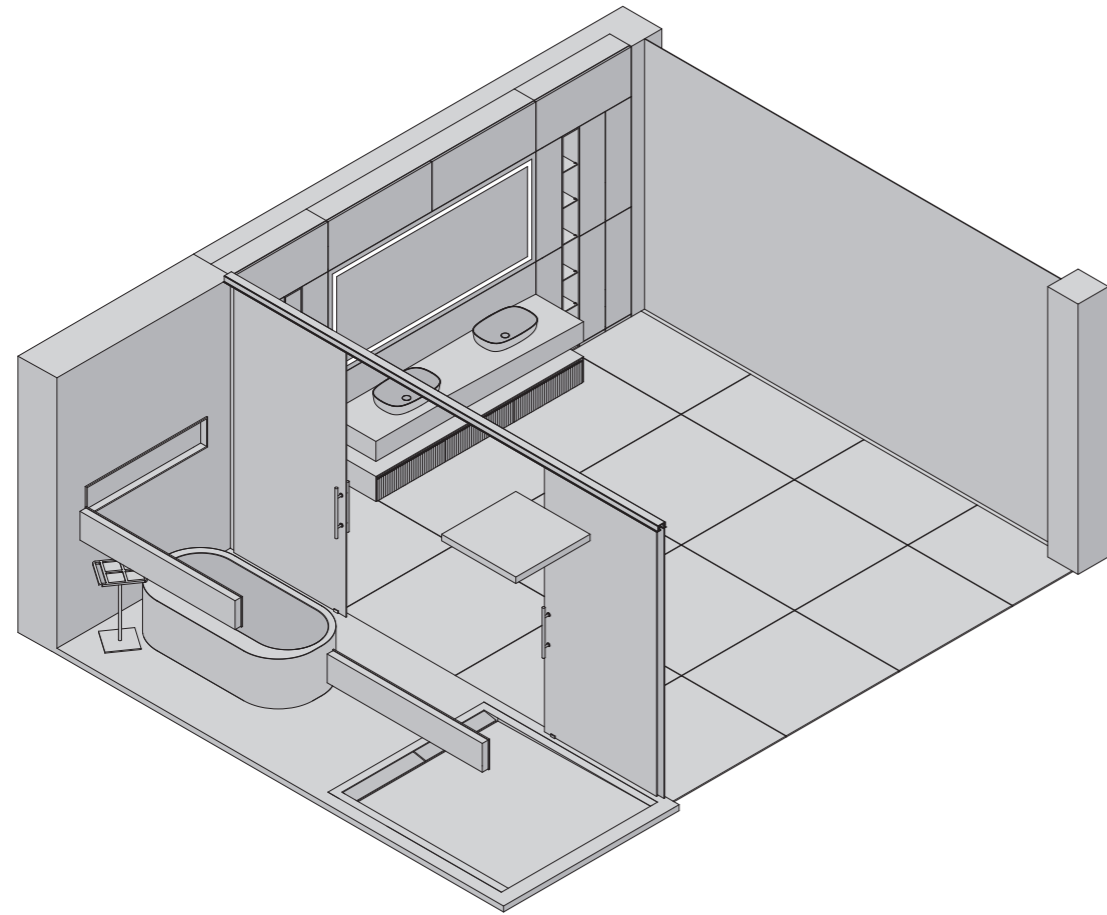

SOFFIONE - SHOWER HEAD
SQUARE SHOWER

PIATTO DOCCIA - SHOWER TRAY
UNIQUE

ACCESSORIO - ACCESSORY
CONTAINER