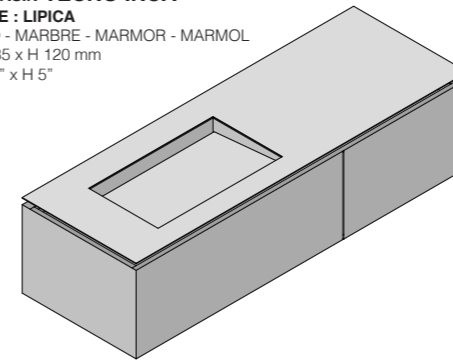

WASHBASIN TECNO INCA
MARBLE : LIPICA
 MARMO - MARBRE - MARMOR - MARMOL
 600 x 335 x H 120 mm
 24" x 13" x H 5"

IVORY
 1800 x 900 x H 500 mm
 71" x 35" x H 20"

MIRR IN MIRROR SINGLE
 1200 x 143 x H 900 mm
 47" x 6" x H 35"